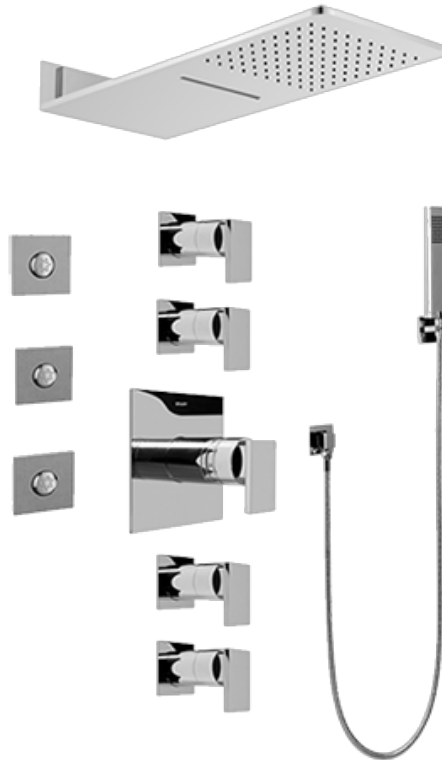

SHOWER  
Full Square Thermostatic Shower  
System  
**GH1.123A-LM31S**

---

**GRAFF®**

## Information

- 3/4" thermostatic valve and trim
- G-8226 dual-function showerhead, with rainfall & cascade settings, features 100 no-clog, easy-clean spray nozzles
- Swivel body sprays (3 pieces)
- Handshower set w/wall bracket
- Stop/volume control valves and trim (4 pieces)
- 3/4" thermostatic rough valve flow rate ~18 gpm @ 60 psi
- Flow Rates: rainfall  $\leq 2.0$  max gpm, cascade  $\leq 2.0$  max gpm, handshower  $\leq 1.5$  max gpm