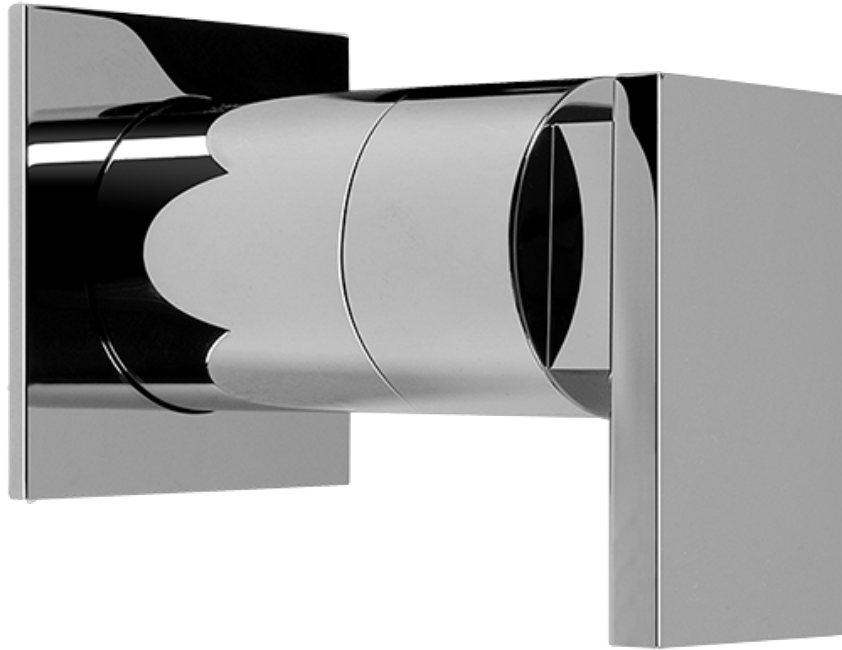

SHOWER  
Full Square Thermostatic Shower  
System  
**GH1.123A-LM31S**

---

**GRAFF®**

## Finishes

Polished  
Chrome

SHOWER  
Solar/Structure SOLID Trim Plate  
w/Handle  
**G-8041-LM31S-T**

---

**GRAFF®**

## Finishes

Polished  
Chrome

SHOWER  
Solar SOLID Trim Plate w/Handle  
**G-8095-LM31S-T**

---

**GRAFF**<sup>®</sup>

### Information

- Single metal handle
- Decorative trim plate
- Use with G-8070 or G-8075 thermostatic stop/volume control rough valve
- To complete package, you must order rough valve
- ADA