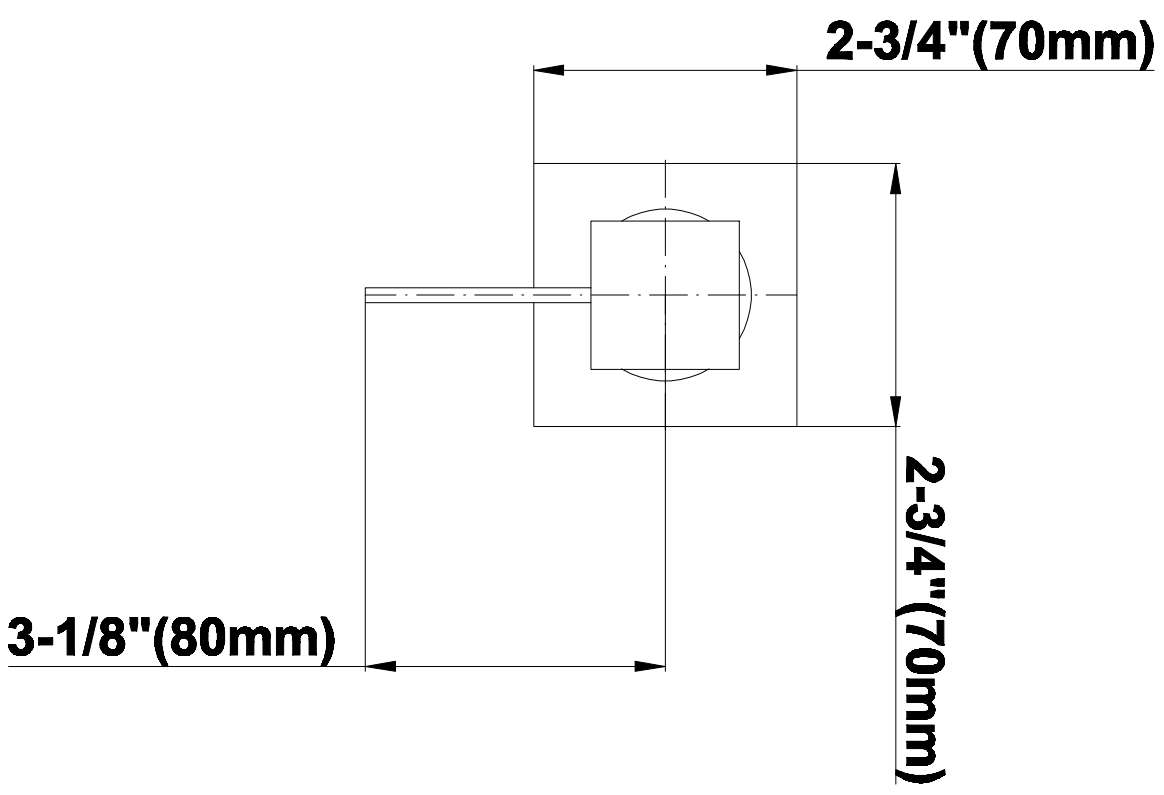

SHOWER
Full Square Thermostatic Shower
System
GH1.123A-LM39S

GRAFF®

Information

- 3/4" thermostatic valve and trim
- G-8226 dual-function showerhead, with rainfall & cascade settings, features 100 no-clog, easy-clean spray nozzles
- Swivel body sprays (3 pieces)
- Handshower set w/wall bracket
- Stop/volume control valves and trim (4 pieces)
- 3/4" thermostatic rough valve flow rate ~18 gpm @ 60 psi
- Flow Rates: rainfall ≤ 2.0 max gpm, cascade ≤ 2.0 max gpm, handshower ≤ 1.5 max gpm

Polished
Chrome

SHOWER
Qubic Tre SOLID Trim Plate
w/Handle
G-8095-LM39S-T

GRAFF®

Information

- Single metal handle
- Decorative trim plate
- Use with G-8070 or G-8075 thermostatic stop/volume control rough valve
- To complete package, you must order rough valve
- ADA

Finishes

Polished
Chrome

G-8095

SHOWER
Aqua-Sense Dual Function Water
Feature
G-8226

GRAFF®

Information

- Stainless Steel
- Wall-mounted installation
- Rainfall and cascade functions
- Functions may be used separately or simultaneously
- Rainfall flow rate ≤ 1.8 max gpm
- Cascade flow rate ≤ 1.8 max gpm
- 100 no-clog, easy-clean rubber water nozzles
- CALGreen