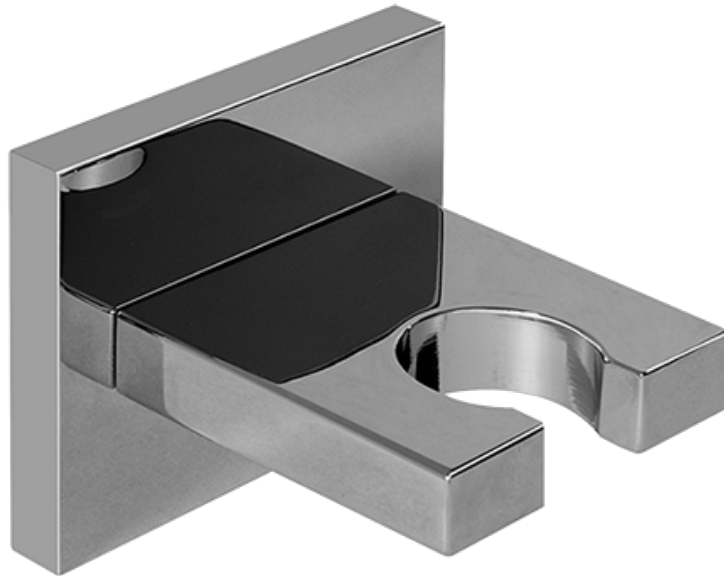

Finishes

Polished
Chrome

SHOWER
Qubic Tre SOLID Trim Plate
w/Handle
G-8041-LM39S-T

GRAFF®

Information

- Single metal handle
- Decorative trim plate
- Use with G-8000 or G-8005 thermostatic rough valve
- To complete package, you must order rough valve
- ADA

Finishes

Polished
Chrome

G-8497

Shower Components

Contemporary Flush-Mount Body Spray with Solid Brass Swivel Head

Product Features

- 12 no-clog, easy-clean silicone jets
- Metal ball-joint allows for 18° angle adjustment of body spray
- Brass wall escutcheon and Flush-mounted trim
- 1/2" NPT female thread inlet
- Body spray flow rate ≤ 1.5 max gpm

SHOWER
59" Shower Hose
G-8605

GRAFF[®]

Information

- Brass spiral flexible hose with conical nut

Finishes

Polished
Chrome

Product Features

- Brass spiral flexible hose with conical nut

* Special order finish- call for availability

SHOWER
Contemporary Square Wall
Bracket for Handshower
G-8632

GRAFF®

Information

- Solid brass construction

Finishes

Polished
Chrome

G-8632