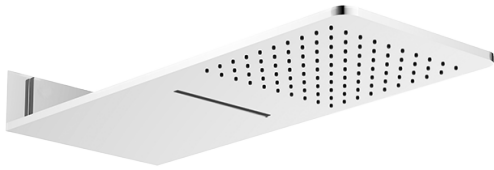

Finishes

Polished
Chrome

SHOWER
Qubic Tre SOLID Trim Plate
w/Handle
G-8041-LM39S-T

GRAFF®

Information

- Single metal handle
- Decorative trim plate
- Use with G-8000 or G-8005 thermostatic rough valve
- To complete package, you must order rough valve
- ADA

Polished
Chrome

SHOWER
Qubic Tre SOLID Trim Plate
w/Handle
G-8095-LM39S-T

GRAFF®

Information

- Single metal handle
- Decorative trim plate
- Use with G-8070 or G-8075 thermostatic stop/volume control rough valve
- To complete package, you must order rough valve
- ADA

Finishes

Polished
Chrome

G-8095

SHOWER
Aqua-Sense Dual Function Water
Feature
G-8226

GRAFF®

Information

- Stainless Steel
- Wall-mounted installation
- Rainfall and cascade functions
- Functions may be used separately or simultaneously
- Rainfall flow rate ≤ 1.8 max gpm
- Cascade flow rate ≤ 1.8 max gpm
- 100 no-clog, easy-clean rubber water nozzles
- CALGreen

Finishes

Polished
Chrome

G-8226

Aqua-Sense Collection
Dual-Function Water Feature

Product Features

- Stainless steel
- Wall-mounted installation
- Rainfall and cascade functions
- Functions may be used separately or simultaneously
- Rainfall flow rate ≤ 1.8 max gpm
- Cascade flow rate ≤ 1.8 max gpm
- 100 no-clog, easy-clean rubber water nozzles