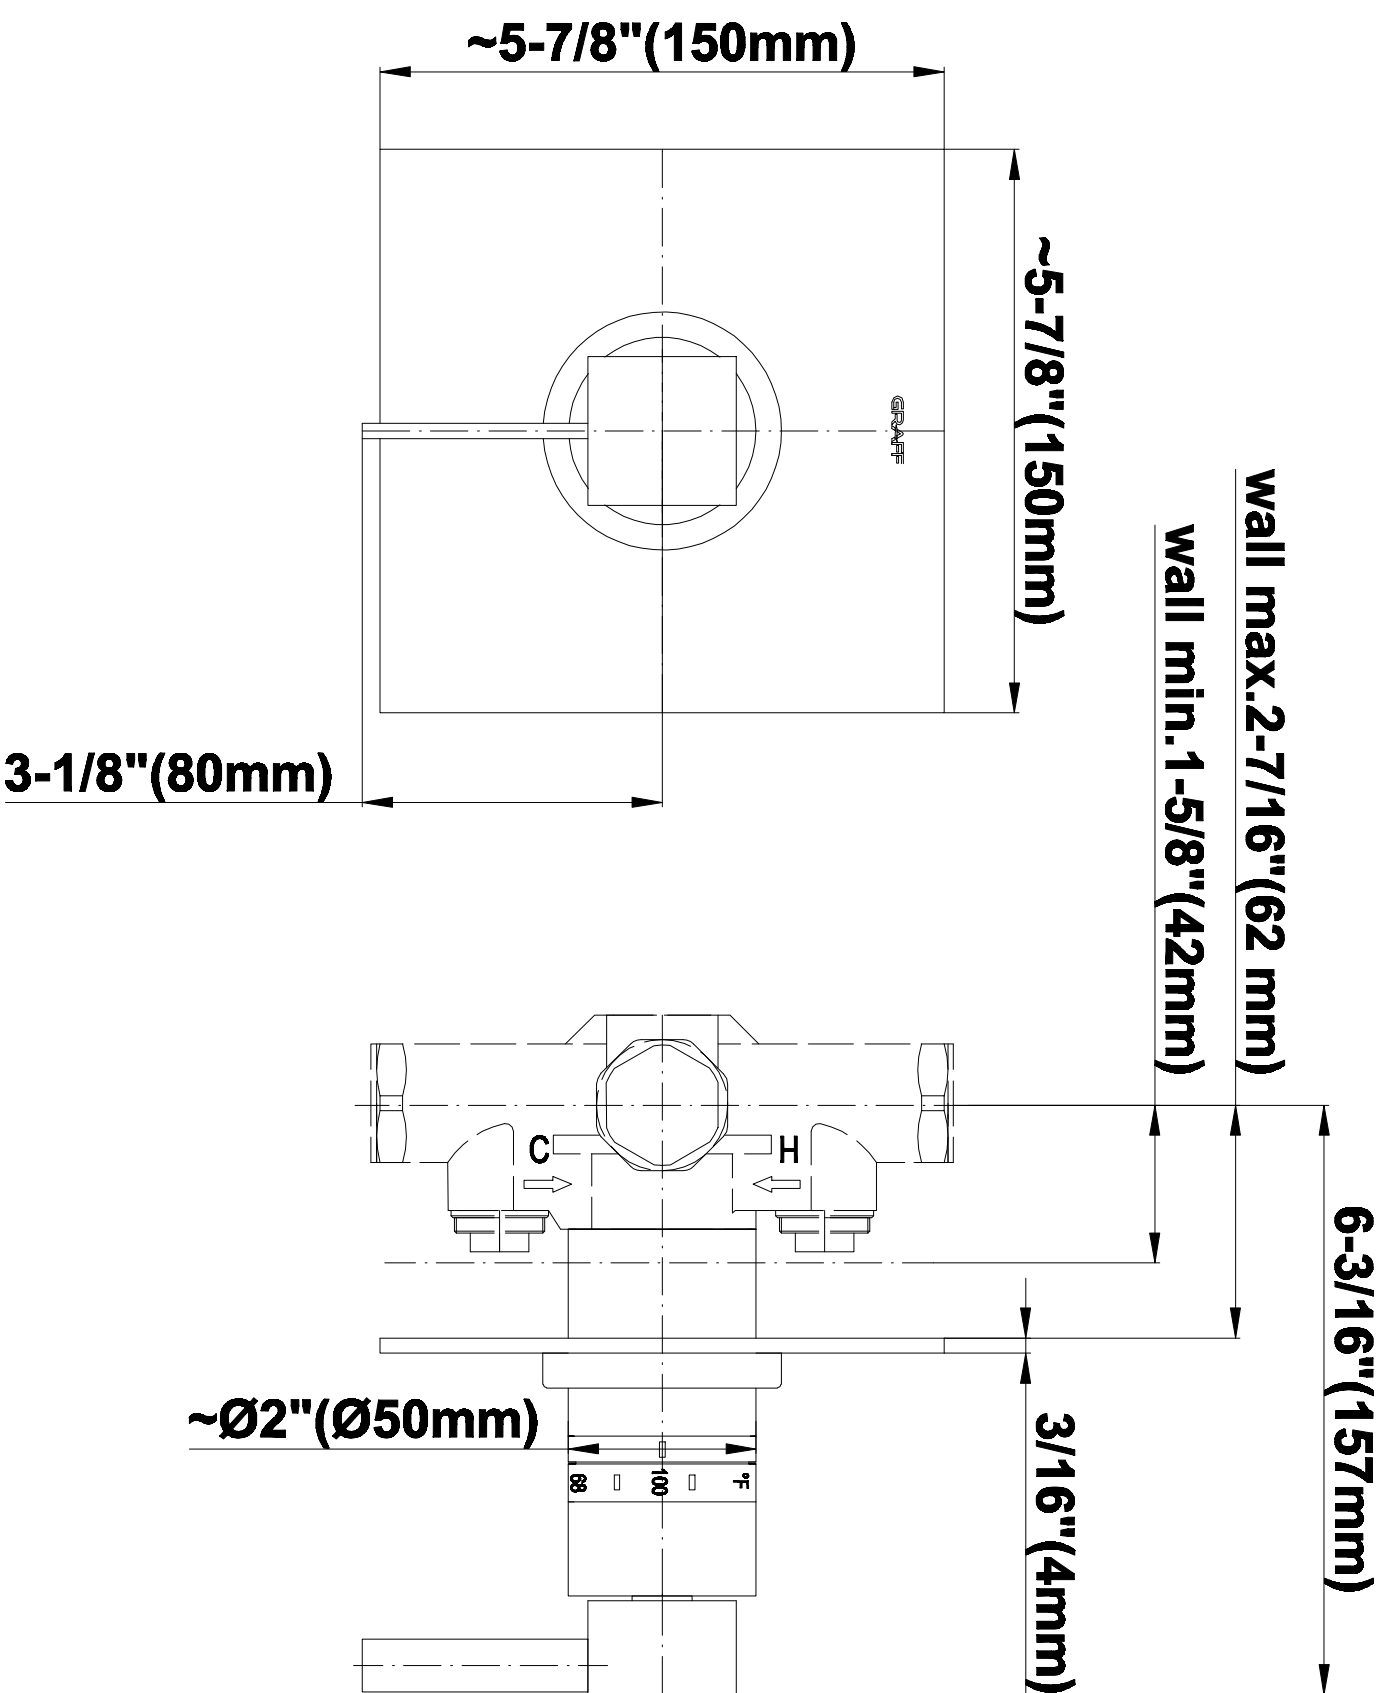

SHOWER
Full Square Thermostatic Shower
System
GH1.123A-LM39S

GRAFF®

Information

- 3/4" thermostatic valve and trim
- G-8226 dual-function showerhead, with rainfall & cascade settings, features 100 no-clog, easy-clean spray nozzles
- Swivel body sprays (3 pieces)
- Handshower set w/wall bracket
- Stop/volume control valves and trim (4 pieces)
- 3/4" thermostatic rough valve flow rate ~18 gpm @ 60 psi
- Flow Rates: rainfall ≤ 2.0 max gpm, cascade ≤ 2.0 max gpm, handshower ≤ 1.5 max gpm

SHOWER
Rough
G-8005

GRAFF[®]

Information

- 18.4 gpm @ 60 psi
- 3/4" universal inlets/outlets with female threads
- Built-in service stops
- Complete serviceability from front of all units
- Supplied with protective plastic cover
- Thermostatic valve uses a paraffin wax cartridge

Finishes

Polished
Chrome

SHOWER
Qubic Tre SOLID Trim Plate
w/Handle
G-8041-LM39S-T

GRAFF®

Information

- Single metal handle
- Decorative trim plate
- Use with G-8000 or G-8005 thermostatic rough valve
- To complete package, you must order rough valve
- ADA

Finishes

Polished
Chrome

G-8041

SHOWER
Rough
G-8075

GRAFF®

Information

- 3/4" universal inlets/outlets with female threads
- Supplied with protective plastic cover

Finishes