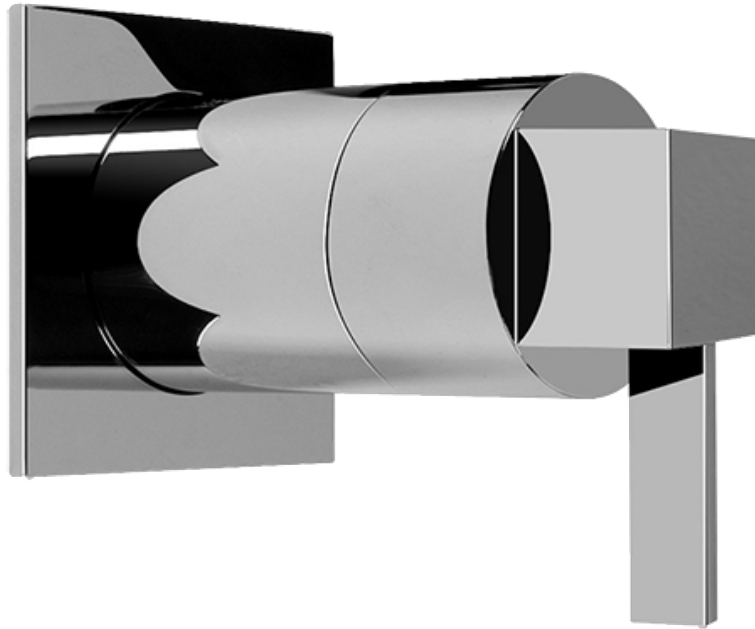

SHOWER
Full Square Thermostatic Shower
System
GH1.123A-LM39S

GRAFF®

Information

- 3/4" thermostatic valve and trim
- G-8226 dual-function showerhead, with rainfall & cascade settings, features 100 no-clog, easy-clean spray nozzles
- Swivel body sprays (3 pieces)
- Handshower set w/wall bracket
- Stop/volume control valves and trim (4 pieces)
- 3/4" thermostatic rough valve flow rate ~18 gpm @ 60 psi
- Flow Rates: rainfall ≤ 2.0 max gpm, cascade ≤ 2.0 max gpm, handshower ≤ 1.5 max gpm

Finishes

Polished
Chrome

SHOWER
Qubic Tre SOLID Trim Plate
w/Handle
G-8041-LM39S-T

GRAFF®

Information

- Single metal handle
- Decorative trim plate
- Use with G-8000 or G-8005 thermostatic rough valve
- To complete package, you must order rough valve
- ADA

Polished
Chrome

SHOWER
Qubic Tre SOLID Trim Plate
w/Handle
G-8095-LM39S-T

GRAFF®

Information

- Single metal handle
- Decorative trim plate
- Use with G-8070 or G-8075 thermostatic stop/volume control rough valve
- To complete package, you must order rough valve
- ADA

Finishes

Polished
Chrome

G-8095

SHOWER
Aqua-Sense Dual Function Water
Feature
G-8226

GRAFF®

Information

- Stainless Steel
- Wall-mounted installation
- Rainfall and cascade functions
- Functions may be used separately or simultaneously
- Rainfall flow rate ≤ 1.8 max gpm
- Cascade flow rate ≤ 1.8 max gpm
- 100 no-clog, easy-clean rubber water nozzles
- CALGreen