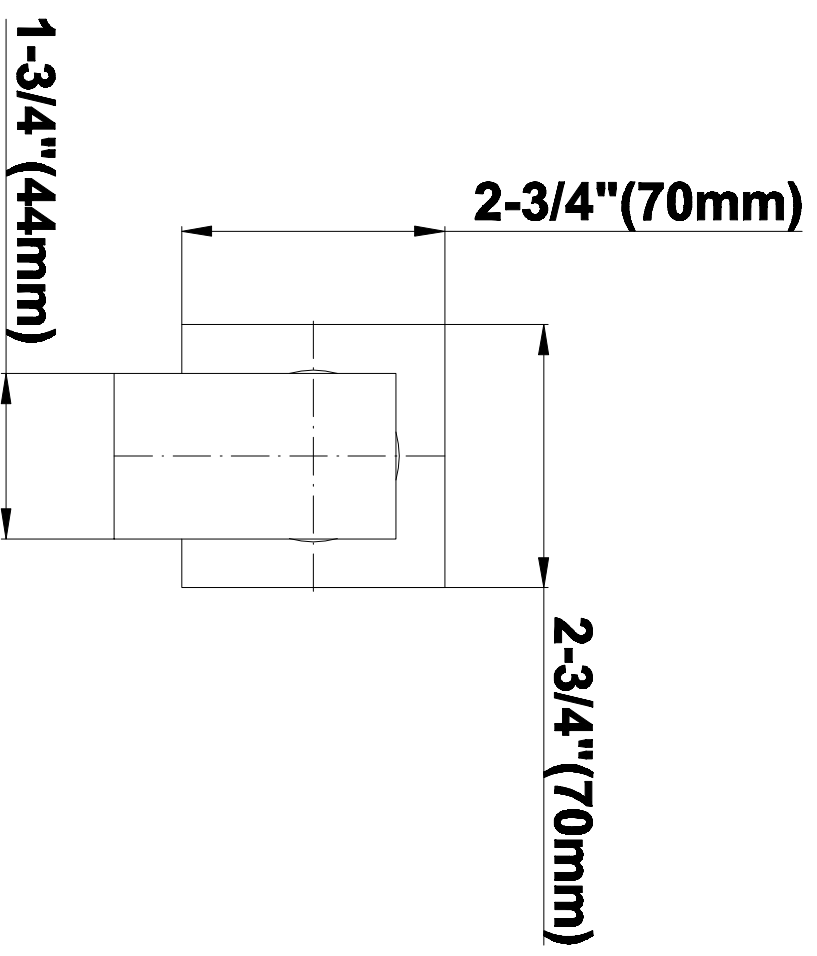

SHOWER
Full Square LED Thermostatic
Shower System
GH1.124A-LM31S

GRAFF®

Information

- 3/4" thermostatic valve and trim
- G-8201 dual-function showerhead, with rainfall & cascade settings, features 134 no clog, easy-clean spray nozzles
- Single LED light with 6 color variations
- Swivel body sprays (3 pieces)
- Handshower set w/wall bracket
- Stop/volume control valves and trim (4 pieces)
- 3/4" thermostatic rough valve flow rate ~18 gpm @ 60 psi
- Flow Rates: rainfall ≤ 2.0 max gpm, cascade ≤ 2.0 max gpm, handshower ≤ 1.5 max gpm

SHOWER
Rough
G-8005

GRAFF[®]

Information

- 18.4 gpm @ 60 psi
- 3/4" universal inlets/outlets with female threads
- Built-in service stops
- Complete serviceability from front of all units
- Supplied with protective plastic cover
- Thermostatic valve uses a paraffin wax cartridge

Polished
Chrome

SHOWER
Solar SOLID Trim Plate w/Handle
G-8095-LM31S-T

GRAFF[®]

Information

- Single metal handle
- Decorative trim plate
- Use with G-8070 or G-8075 thermostatic stop/volume control rough valve
- To complete package, you must order rough valve
- ADA

Finishes

Polished
Chrome

G-8095

SHOWER
Dual-Function Water Feature with
LED
G-8201

GRAFF®

Information

- Stainless Steel
- Rainfall and Cascade functions
- Functions may be used separately or simultaneously
- Single LED light with 6 color variations
- Rainfall flow rate ≤ 2.0 max gpm
- Cascade flow rate ≤ 2.0 max gpm
- 134 no-clog, easy-clean rubber water nozzles
- Includes wall-mount button for LED control box
- CALGreen