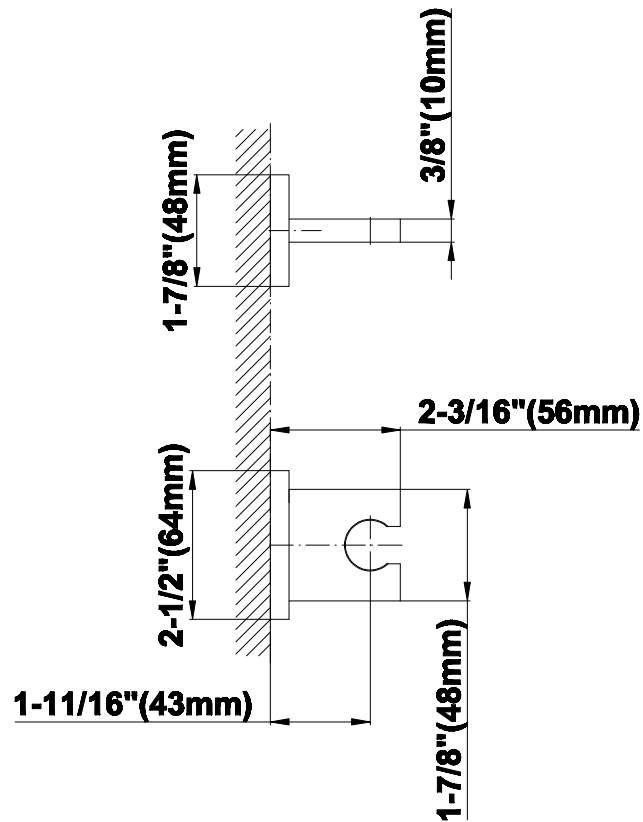

SHOWER
Full Square LED Thermostatic
Shower System
GH1.124A-LM31S

GRAFF®

Information

- 3/4" thermostatic valve and trim
- G-8201 dual-function showerhead, with rainfall & cascade settings, features 134 no clog, easy-clean spray nozzles
- Single LED light with 6 color variations
- Swivel body sprays (3 pieces)
- Handshower set w/wall bracket
- Stop/volume control valves and trim (4 pieces)
- 3/4" thermostatic rough valve flow rate ~18 gpm @ 60 psi
- Flow Rates: rainfall ≤ 2.0 max gpm, cascade ≤ 2.0 max gpm, handshower ≤ 1.5 max gpm

The measurements shown are for reference only. Products and specifications shown are subject to change without notice. Revised 02/2017.

www.graff-faucets.com | phone: 800-954-4723

SHOWER
Contemporary Square Wall Supply
Elbow
G-8633