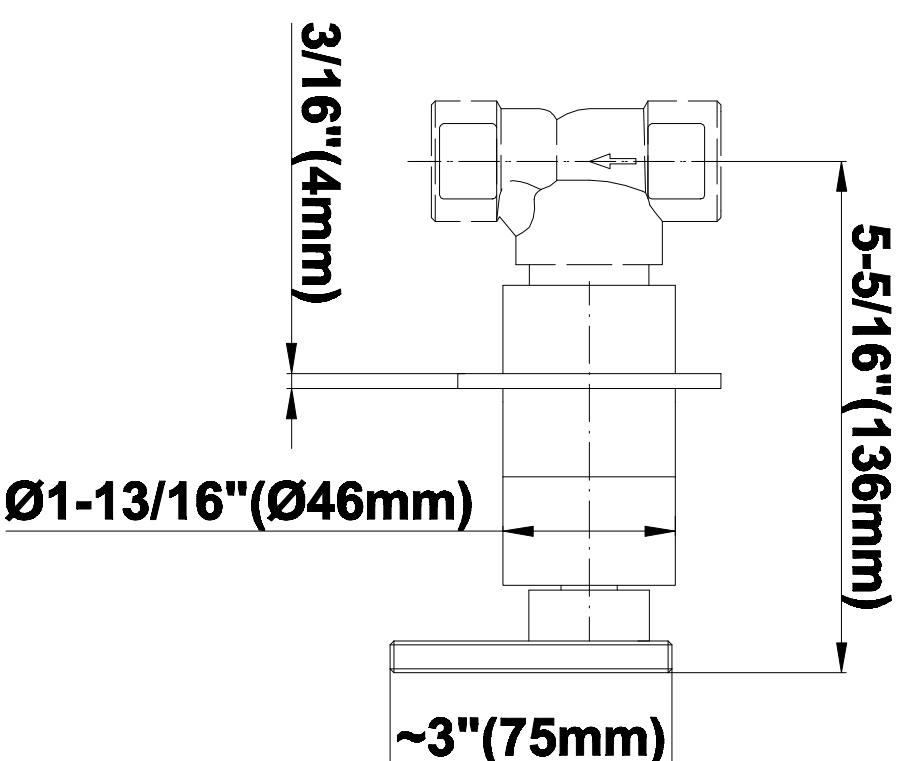

SHOWER
Full Square LED Thermostatic
Shower System
GH1.124A-LM31S

GRAFF®

Information

- 3/4" thermostatic valve and trim
- G-8201 dual-function showerhead, with rainfall & cascade settings, features 134 no clog, easy-clean spray nozzles
- Single LED light with 6 color variations
- Swivel body sprays (3 pieces)
- Handshower set w/wall bracket
- Stop/volume control valves and trim (4 pieces)
- 3/4" thermostatic rough valve flow rate ~18 gpm @ 60 psi
- Flow Rates: rainfall ≤ 2.0 max gpm, cascade ≤ 2.0 max gpm, handshower ≤ 1.5 max gpm

SHOWER
Rough
G-8005

GRAFF[®]

Information

- 18.4 gpm @ 60 psi
- 3/4" universal inlets/outlets with female threads
- Built-in service stops
- Complete serviceability from front of all units
- Supplied with protective plastic cover
- Thermostatic valve uses a paraffin wax cartridge

Polished
Chrome

SHOWER
Solar SOLID Trim Plate w/Handle
G-8095-LM31S-T

GRAFF[®]

Information

- Single metal handle
- Decorative trim plate
- Use with G-8070 or G-8075 thermostatic stop/volume control rough valve
- To complete package, you must order rough valve
- ADA

Finishes

Polished
Chrome

G-8095

SHOWER
Dual-Function Water Feature with
LED
G-8201

GRAFF®

Information

- Stainless Steel
- Rainfall and Cascade functions
- Functions may be used separately or simultaneously
- Single LED light with 6 color variations
- Rainfall flow rate ≤ 2.0 max gpm
- Cascade flow rate ≤ 2.0 max gpm
- 134 no-clog, easy-clean rubber water nozzles
- Includes wall-mount button for LED control box
- CALGreen