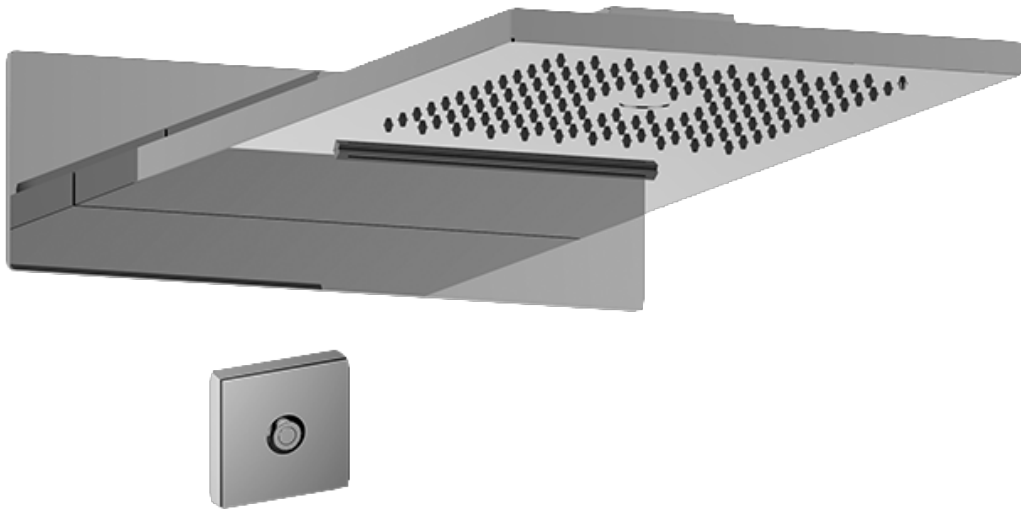

SHOWER
Full Square LED Thermostatic
Shower System
GH1.124A-LM31S

GRAFF®

Information

- 3/4" thermostatic valve and trim
- G-8201 dual-function showerhead, with rainfall & cascade settings, features 134 no clog, easy-clean spray nozzles
- Single LED light with 6 color variations
- Swivel body sprays (3 pieces)
- Handshower set w/wall bracket
- Stop/volume control valves and trim (4 pieces)
- 3/4" thermostatic rough valve flow rate ~18 gpm @ 60 psi
- Flow Rates: rainfall ≤ 2.0 max gpm, cascade ≤ 2.0 max gpm, handshower ≤ 1.5 max gpm

Polished
Chrome

SHOWER
Solar SOLID Trim Plate w/Handle
G-8095-LM31S-T

GRAFF[®]

Information

- Single metal handle
- Decorative trim plate
- Use with G-8070 or G-8075 thermostatic stop/volume control rough valve
- To complete package, you must order rough valve
- ADA

Finishes

Polished
Chrome

G-8095

SHOWER
Dual-Function Water Feature with
LED
G-8201

GRAFF®

Information

- Stainless Steel
- Rainfall and Cascade functions
- Functions may be used separately or simultaneously
- Single LED light with 6 color variations
- Rainfall flow rate ≤ 2.0 max gpm
- Cascade flow rate ≤ 2.0 max gpm
- 134 no-clog, easy-clean rubber water nozzles
- Includes wall-mount button for LED control box
- CALGreen

Finishes

Polished
Chrome

G-8201

Aqua-Sense Collection

Dual-Function Water Feature with LED

GRAFF[®]
CUTTING EDGE DESIGN

Product Features

- Stainless steel
- Wall-mounted installation
- Rainfall and cascade functions
- Functions may be used separately or simultaneously
- Single LED light with 6 color variations
- Rainfall flow rate ≤ 1.8 max gpm
- Cascade flow rate ≤ 1.8 max gpm
- 134 no-clog, easy-clean rubber water nozzles
- Includes wall-mount button for LED control box