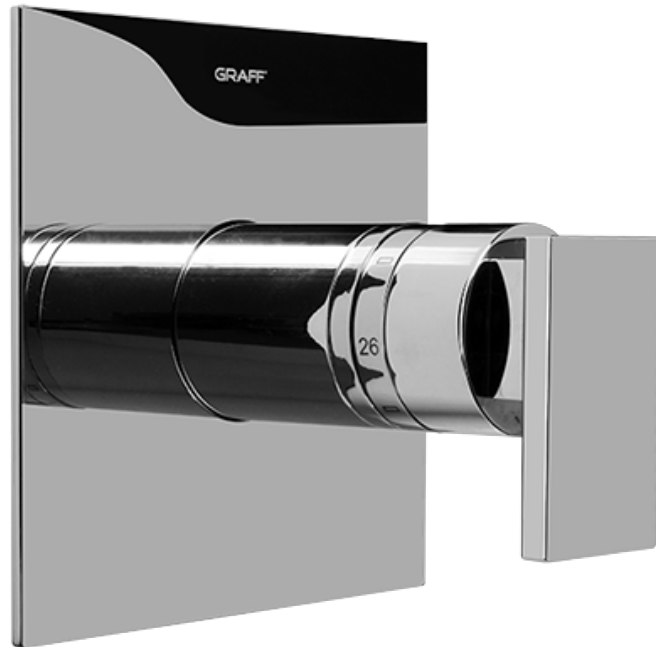

SHOWER
Full Square LED Thermostatic
Shower System
GH1.124A-LM31S

GRAFF®

Information

- 3/4" thermostatic valve and trim
- G-8201 dual-function showerhead, with rainfall & cascade settings, features 134 no clog, easy-clean spray nozzles
- Single LED light with 6 color variations
- Swivel body sprays (3 pieces)
- Handshower set w/wall bracket
- Stop/volume control valves and trim (4 pieces)
- 3/4" thermostatic rough valve flow rate ~18 gpm @ 60 psi
- Flow Rates: rainfall ≤ 2.0 max gpm, cascade ≤ 2.0 max gpm, handshower ≤ 1.5 max gpm

SHOWER
Rough
G-8005

GRAFF[®]

Information

- 18.4 gpm @ 60 psi
- 3/4" universal inlets/outlets with female threads
- Built-in service stops
- Complete serviceability from front of all units
- Supplied with protective plastic cover
- Thermostatic valve uses a paraffin wax cartridge

Finishes

Polished
Chrome

SHOWER
Solar/Structure SOLID Trim Plate
w/Handle
G-8041-LM31S-T

GRAFF[®]

Information

- Single metal handle
- Decorative trim plate
- Use with G-8000 or G-8005 thermostatic rough valve
- To complete package, you must order rough valve
- ADA

Finishes

Polished
Chrome

G-8095

SHOWER
Dual-Function Water Feature with
LED
G-8201

GRAFF®

Information

- Stainless Steel
- Rainfall and Cascade functions
- Functions may be used separately or simultaneously
- Single LED light with 6 color variations
- Rainfall flow rate ≤ 2.0 max gpm
- Cascade flow rate ≤ 2.0 max gpm
- 134 no-clog, easy-clean rubber water nozzles
- Includes wall-mount button for LED control box
- CALGreen