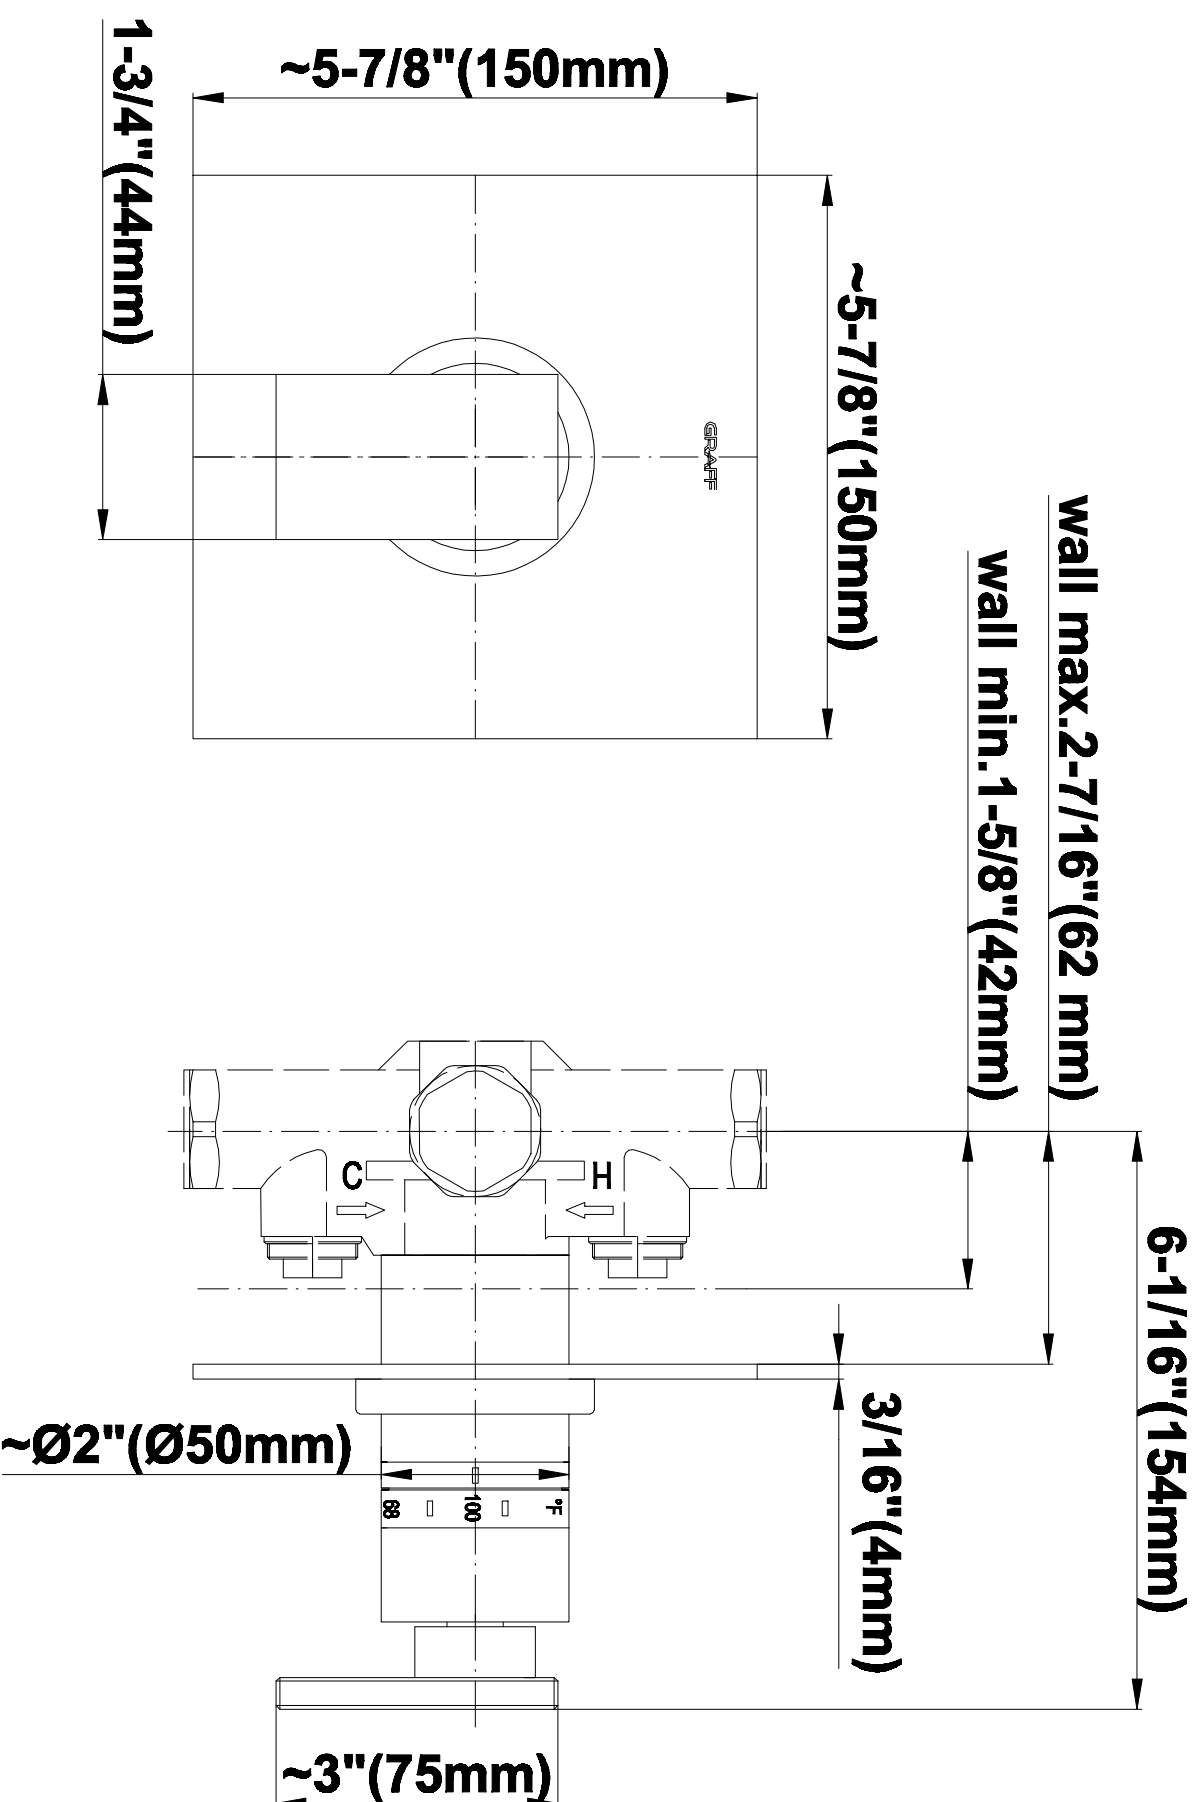

SHOWER
Full Square LED Thermostatic
Shower System
GH1.124A-LM31S

GRAFF®

Information

- 3/4" thermostatic valve and trim
- G-8201 dual-function showerhead, with rainfall & cascade settings, features 134 no clog, easy-clean spray nozzles
- Single LED light with 6 color variations
- Swivel body sprays (3 pieces)
- Handshower set w/wall bracket
- Stop/volume control valves and trim (4 pieces)
- 3/4" thermostatic rough valve flow rate ~18 gpm @ 60 psi
- Flow Rates: rainfall ≤ 2.0 max gpm, cascade ≤ 2.0 max gpm, handshower ≤ 1.5 max gpm

SHOWER
Rough
G-8005

GRAFF[®]

Information

- 18.4 gpm @ 60 psi
- 3/4" universal inlets/outlets with female threads
- Built-in service stops
- Complete serviceability from front of all units
- Supplied with protective plastic cover
- Thermostatic valve uses a paraffin wax cartridge

Finishes

Polished
Chrome

SHOWER
Solar/Structure SOLID Trim Plate
w/Handle
G-8041-LM31S-T

GRAFF[®]

Information

- Single metal handle
- Decorative trim plate
- Use with G-8000 or G-8005 thermostatic rough valve
- To complete package, you must order rough valve
- ADA

Finishes

Polished
Chrome

G-8041

SHOWER
Rough
G-8075

GRAFF®

Information

- 3/4" universal inlets/outlets with female threads
- Supplied with protective plastic cover

Finishes