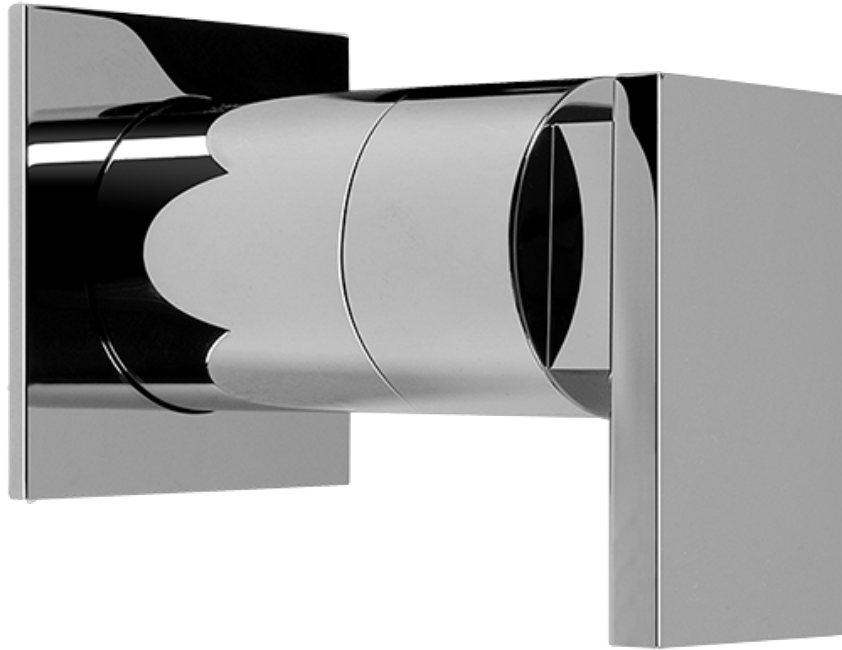

SHOWER
Full Square LED Thermostatic
Shower System
GH1.124A-LM31S

GRAFF®

Information

- 3/4" thermostatic valve and trim
- G-8201 dual-function showerhead, with rainfall & cascade settings, features 134 no clog, easy-clean spray nozzles
- Single LED light with 6 color variations
- Swivel body sprays (3 pieces)
- Handshower set w/wall bracket
- Stop/volume control valves and trim (4 pieces)
- 3/4" thermostatic rough valve flow rate ~18 gpm @ 60 psi
- Flow Rates: rainfall ≤ 2.0 max gpm, cascade ≤ 2.0 max gpm, handshower ≤ 1.5 max gpm

Finishes

Polished
Chrome

SHOWER
Solar/Structure SOLID Trim Plate
w/Handle
G-8041-LM31S-T

GRAFF[®]

Information

- Single metal handle
- Decorative trim plate
- Use with G-8000 or G-8005 thermostatic rough valve
- To complete package, you must order rough valve
- ADA

Polished
Chrome

SHOWER
Solar SOLID Trim Plate w/Handle
G-8095-LM31S-T

GRAFF[®]

Information

- Single metal handle
- Decorative trim plate
- Use with G-8070 or G-8075 thermostatic stop/volume control rough valve
- To complete package, you must order rough valve
- ADA

Finishes

Polished
Chrome

G-8095

SHOWER
Dual-Function Water Feature with
LED
G-8201

GRAFF®

Information

- Stainless Steel
- Rainfall and Cascade functions
- Functions may be used separately or simultaneously
- Single LED light with 6 color variations
- Rainfall flow rate ≤ 2.0 max gpm
- Cascade flow rate ≤ 2.0 max gpm
- 134 no-clog, easy-clean rubber water nozzles
- Includes wall-mount button for LED control box
- CALGreen