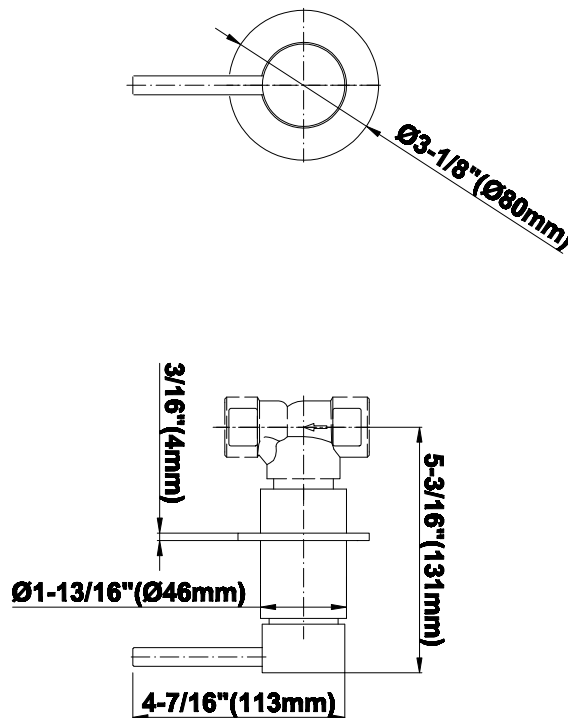

Warranty

- Limited lifetime warranty

For complete warranty information go to: www.graff-faucets.com/en/info/faqs