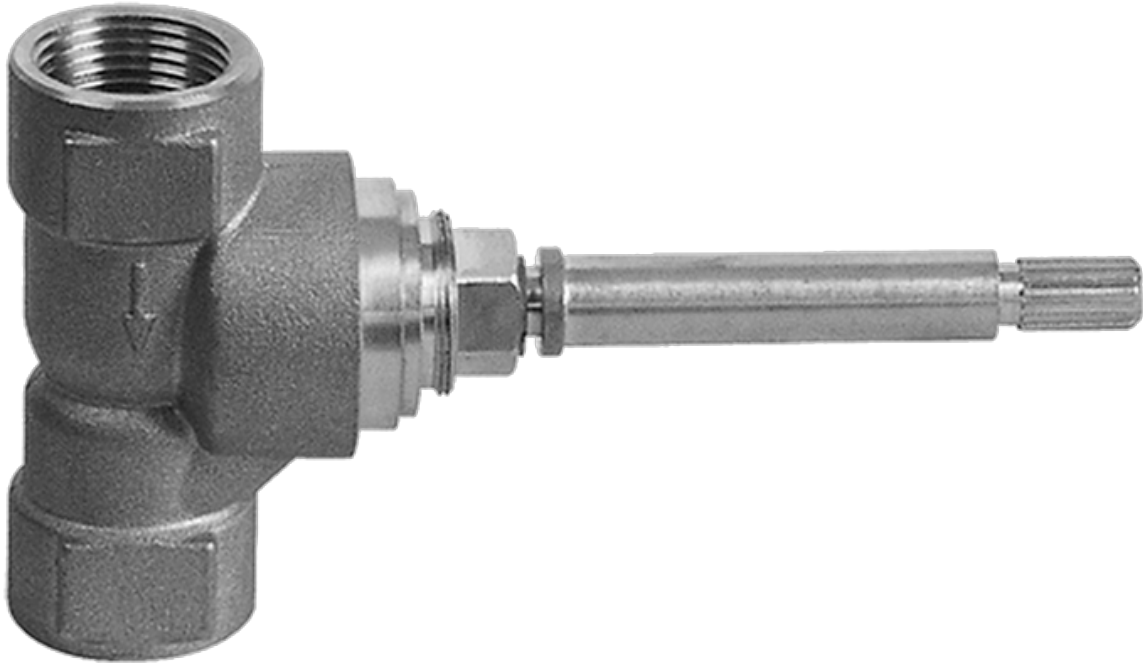

SHOWER
Full Round Thermostatic Shower
System
GK1.123A-LM37S

GRAFF®

Information

- 3/4" thermostatic valve and trim
- G-8225 dual-function showerhead, with rainfall & cascade settings, features 100 no-clog, easy-clean spray nozzles
- Swivel body sprays (3 pieces)
- Handshower set w/wall bracket
- Stop/volume control valves and trim (4 pieces)
- 3/4" thermostatic rough valve flow rate ~18 gpm @ 60 psi
- Flow Rates: rainfall ≤ 2.0 max gpm, cascade ≤ 2.0 max gpm, handshower ≤ 1.5 max gpm

Finishes

Polished
Chrome

SHOWER
M.E./M.E. 25 SOLID Plate
w/Handle
G-8036-LM37S-T

GRAFF[®]

Information

- Single metal handle
- Decorative trim plate
- Use with G-8000 or G-8005 thermostatic rough valve
- To complete package, you must order rough valve
- ADA

Finishes

Polished
Chrome

G-8036-LM37S

SHOWER
Rough
G-8075

GRAFF®

Information

- 3/4" universal inlets/outlets with female threads
- Supplied with protective plastic cover

Finishes

Polished
Chrome

SHOWER
M.E./M.E. 25 SOLID Plate
w/Handle
G-8093-LM37S-T

GRAFF®

Information

- Single metal handle
- Decorative trim plate
- Use with G-8070 or G-8075 thermostatic stop/volume control rough valve
- To complete package, you must order rough valve
- ADA