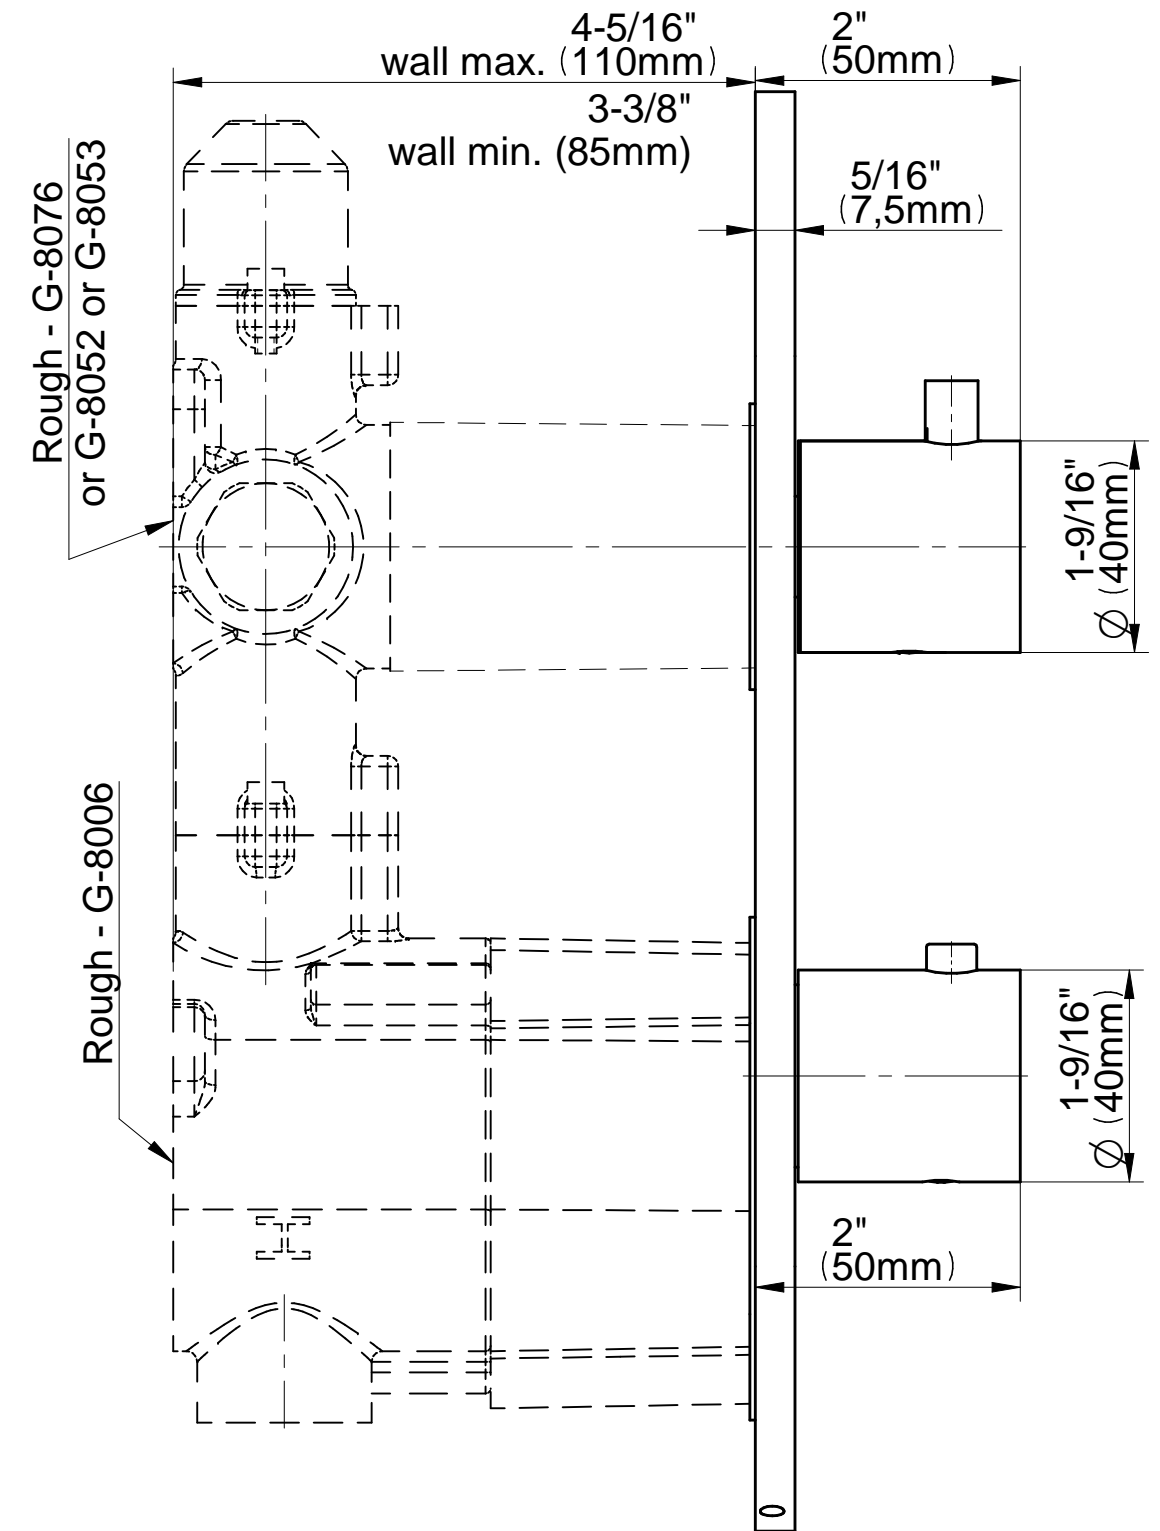

SHOWER
M.E. 25 M-Series Thermostatic
Shower System - Shower with
Handshower
GL2.022WD-RH0

GRAFF®

Information

- 3/4" thermostatic valve and trim
- 3/4" 2-way diverter valve
- 8" showerhead with 12" wall-mounted shower arm
- Showerhead features no-clog, easy-clean spray nozzles
- Handshower set with wall bracket and 59" hose (PVD finishes use 59" flex hose)
- Optional extension kit
- Flow rates: showerhead ≤ 1.8 max gpm, handshower ≤ 1.5 max gpm
- CALGreen

www.graff-faucets.com | phone: 800-954-4723

SHOWER
M-Series Round Thermostatic
2-Hole Trim Plate and Handle
G-8047-RH0-T

Information

- Two metal handles
- Decorative trim plate
- Use with G-8006 and G-8076 or G-8052 or G-8053 thermostatic rough valves
- To complete package, you must order rough valves

Finishes

G-8047-RH/RH1-T

Round Two Holes Trim Plate - M-Series

SHOWER
 Two-Way Diverter Volume Control
 Valve WITH Off Function and Pass-
 Through
G-8052

Information

- 11.7 gpm @ 60 psi
- 3/4" universal inlets/outlets with female threads
- Operates one function at a time
- Stacking inlet and pass-through port feature
- Supplied with protective plastic cover
- CALGreen compliant depending on functions

Finishes

Unfinished Architectural
Brushed Brass White

SHOWER
8" Round Brass Showerhead
G-8449

GRAFF®

Information

- 1/4" thick
- 169 no-clog, easy-clean rubber spray nozzles
- Recommended use with ceiling shower arm
- Recommended for use at no more than 10 degrees tilt
- Showerhead flow rate ≤ 1.8 max gpm
- CALGreen