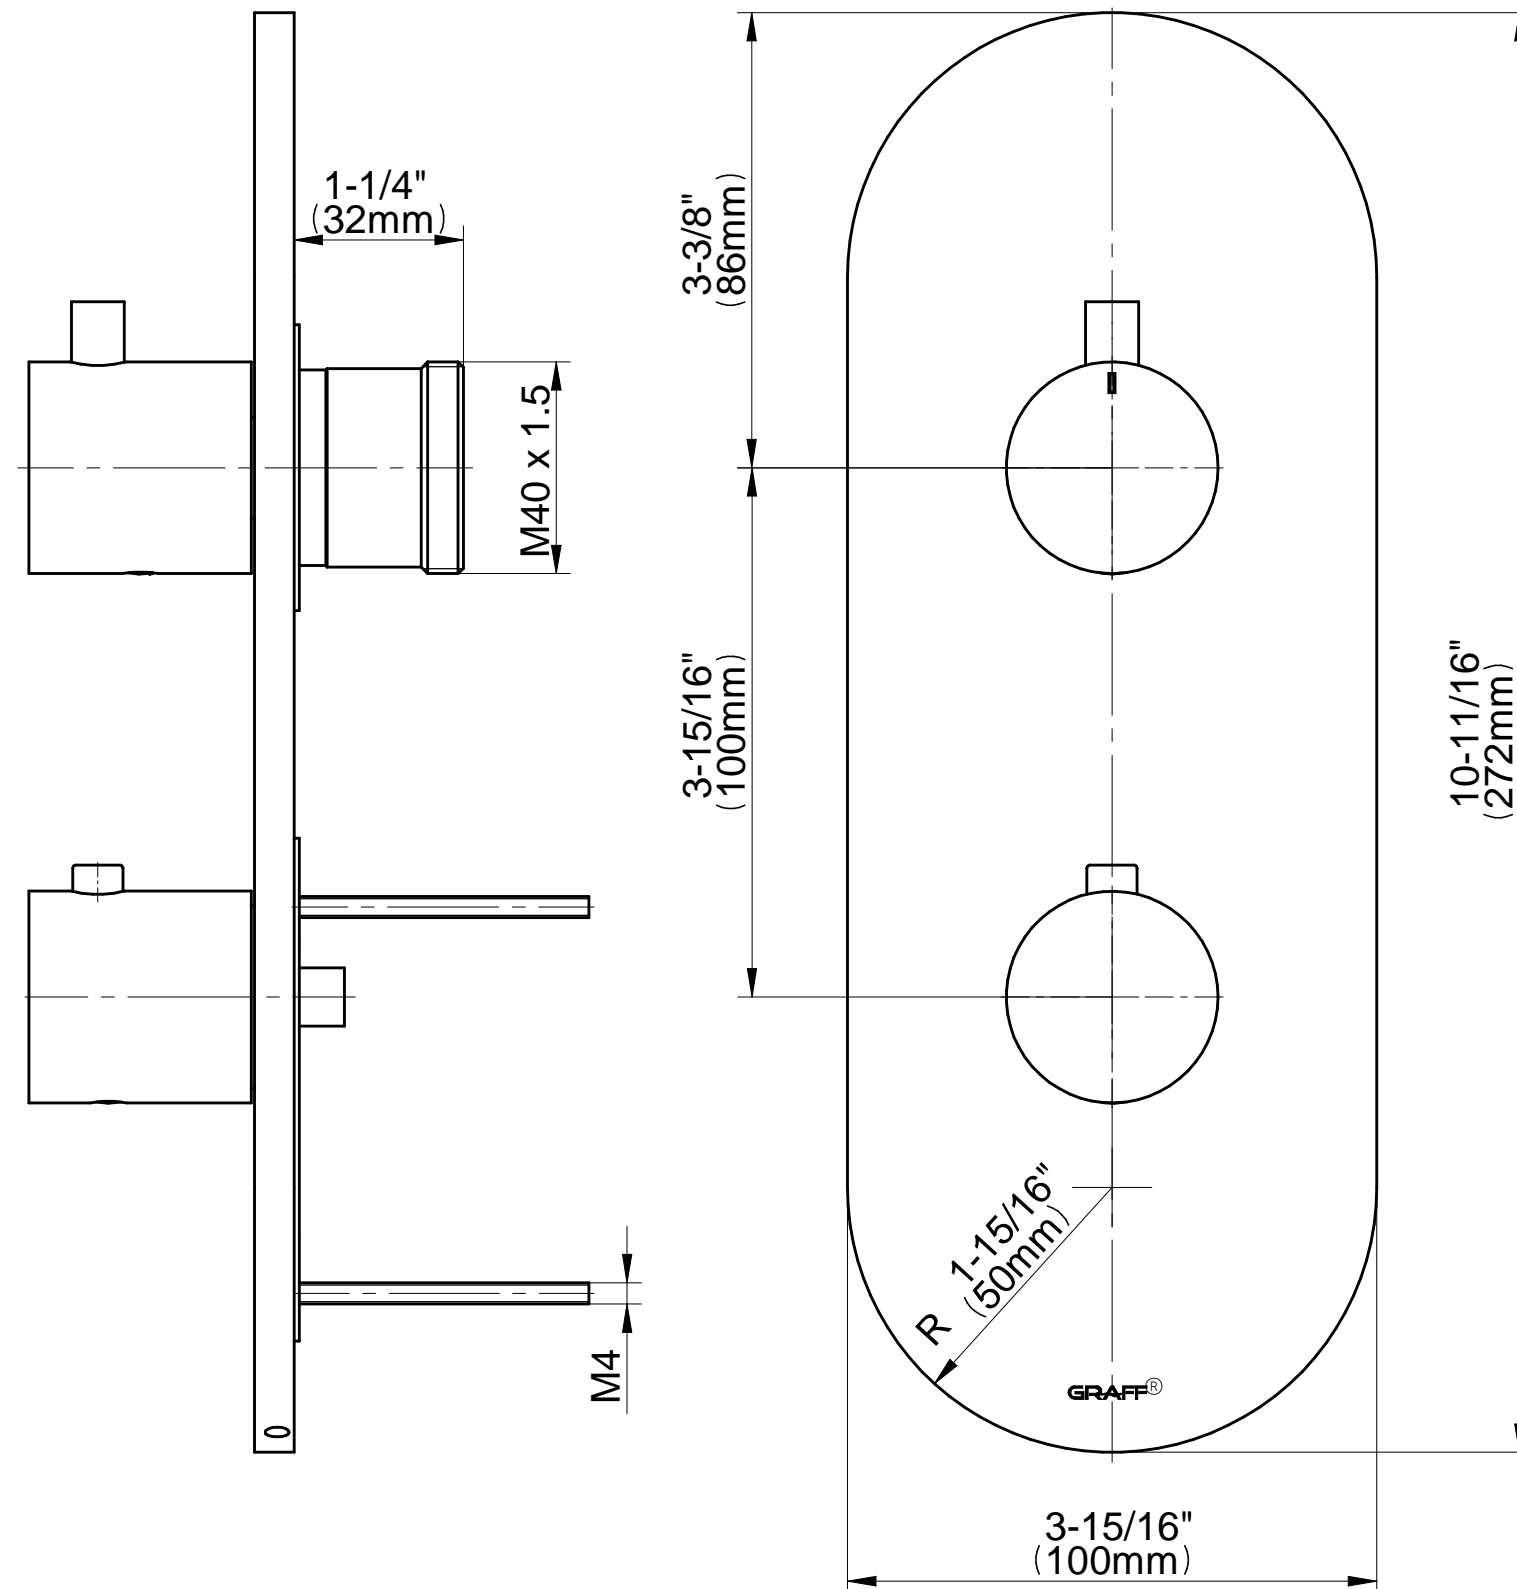

SHOWER
M.E. 25 M-Series Thermostatic
Shower System - Shower with
Handshower
GL2.022WD-RH0

GRAFF®

Information

- 3/4" thermostatic valve and trim
- 3/4" 2-way diverter valve
- 8" showerhead with 12" wall-mounted shower arm
- Showerhead features no-clog, easy-clean spray nozzles
- Handshower set with wall bracket and 59" hose (PVD finishes use 59" flex hose)
- Optional extension kit
- Flow rates: showerhead ≤ 1.8 max gpm, handshower ≤ 1.5 max gpm
- CALGreen

www.graff-faucets.com | phone: 800-954-4723

SHOWER
M-Series Round Thermostatic
2-Hole Trim Plate and Handle
G-8047-RH0-T

Information

- Two metal handles
- Decorative trim plate
- Use with G-8006 and G-8076 or G-8052 or G-8053 thermostatic rough valves
- To complete package, you must order rough valves

Finishes

G-8047-RH/RH1-T

Round Two Holes Trim Plate - M-Series

SHOWER
 Two-Way Diverter Volume Control
 Valve WITH Off Function and Pass-
 Through
G-8052

Information

- 11.7 gpm @ 60 psi
- 3/4" universal inlets/outlets with female threads
- Operates one function at a time
- Stacking inlet and pass-through port feature
- Supplied with protective plastic cover
- CALGreen compliant depending on functions

Finishes

Unfinished Architectural
Brushed Brass White

SHOWER
8" Round Brass Showerhead
G-8449

GRAFF®

Information

- 1/4" thick
- 169 no-clog, easy-clean rubber spray nozzles
- Recommended use with ceiling shower arm
- Recommended for use at no more than 10 degrees tilt
- Showerhead flow rate ≤ 1.8 max gpm
- CALGreen