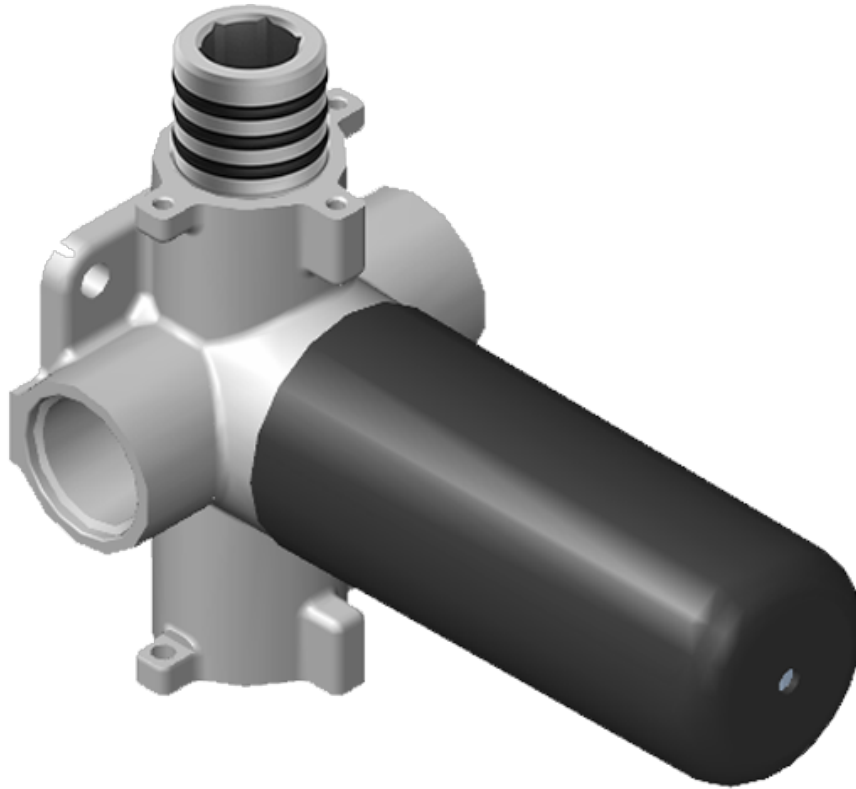

SHOWER
M.E. 25 M-Series Thermostatic
Shower System - Shower with
Handshower
GL2.022WD-RH0

GRAFF®

Information

- 3/4" thermostatic valve and trim
- 3/4" 2-way diverter valve
- 8" showerhead with 12" wall-mounted shower arm
- Showerhead features no-clog, easy-clean spray nozzles
- Handshower set with wall bracket and 59" hose (PVD finishes use 59" flex hose)
- Optional extension kit
- Flow rates: showerhead ≤ 1.8 max gpm, handshower ≤ 1.5 max gpm
- CALGreen

www.graff-faucets.com | phone: 800-954-4723

SHOWER
M-Series Round Thermostatic
2-Hole Trim Plate and Handle
G-8047-RH0-T

Information

- Two metal handles
- Decorative trim plate
- Use with G-8006 and G-8076 or G-8052 or G-8053 thermostatic rough valves
- To complete package, you must order rough valves

Finishes

G-8047-RH/RH1-T

Round Two Holes Trim Plate - M-Series

SHOWER
 Two-Way Diverter Volume Control
 Valve WITH Off Function and Pass-
 Through
G-8052

Information

- 11.7 gpm @ 60 psi
- 3/4" universal inlets/outlets with female threads
- Operates one function at a time
- Stacking inlet and pass-through port feature
- Supplied with protective plastic cover
- CALGreen compliant depending on functions

Finishes

Unfinished Architectural
Brushed Brass White

SHOWER
8" Round Brass Showerhead
G-8449

GRAFF®

Information

- 1/4" thick
- 169 no-clog, easy-clean rubber spray nozzles
- Recommended use with ceiling shower arm
- Recommended for use at no more than 10 degrees tilt
- Showerhead flow rate ≤ 1.8 max gpm
- CALGreen