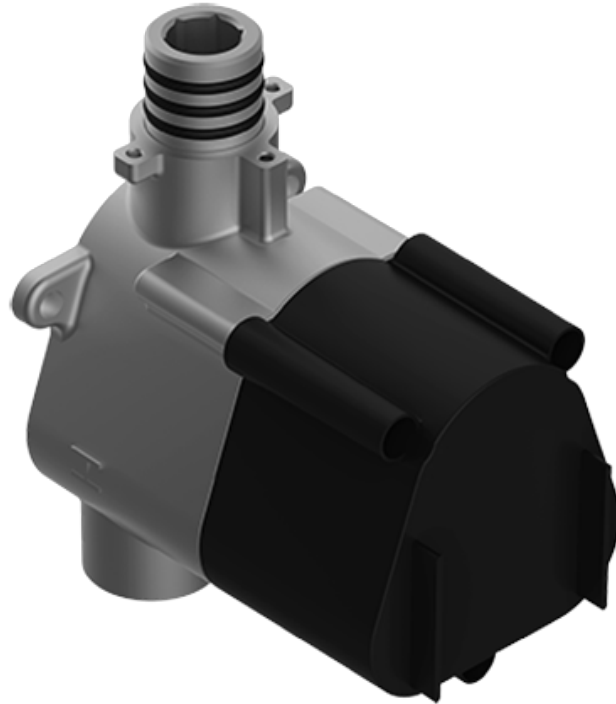

SHOWER
M.E. 25 M-Series Thermostatic
Shower System - Shower with
Handshower
GL2.022WD-RH0

GRAFF®

Information

- 3/4" thermostatic valve and trim
- 3/4" 2-way diverter valve
- 8" showerhead with 12" wall-mounted shower arm
- Showerhead features no-clog, easy-clean spray nozzles
- Handshower set with wall bracket and 59" hose (PVD finishes use 59" flex hose)
- Optional extension kit
- Flow rates: showerhead ≤ 1.8 max gpm, handshower ≤ 1.5 max gpm
- CALGreen

SHOWER
Thermostatic Rough Valve
G-8006

Information

- 12.9 gpm @ 60 psi
- 3/4" universal inlets
- Built-in service stops
- Stacking outlet feature
- Complete serviceability from front of all units
- Supplied with protective plastic cover
- CalGreen compliant dependent on functions

Finishes

G-8006

M-Series

3/4" Concealed Thermostatic Rough Valve

Product Features

- 12.9 gpm @ 60 psi
- 3/4" universal inlets
- Built-in service stops
- Stacking outlet feature
- Complete serviceability from front of all units
- Supplied with protective plastic cover
- CalGreen compliant dependent on functions

Finishes

G-8047-RH/RH1-T

Round Two Holes Trim Plate - M-Series

SHOWER
 Two-Way Diverter Volume Control
 Valve WITH Off Function and Pass-
 Through
G-8052

Information

- 11.7 gpm @ 60 psi
- 3/4" universal inlets/outlets with female threads
- Operates one function at a time
- Stacking inlet and pass-through port feature
- Supplied with protective plastic cover
- CALGreen compliant depending on functions