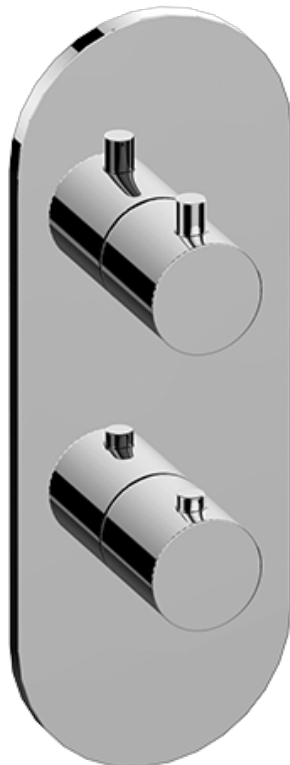

SHOWER
M.E. 25 M-Series Thermostatic
Shower System - Shower with
Handshower
GL2.022WD-RH0

GRAFF®

Information

- 3/4" thermostatic valve and trim
- 3/4" 2-way diverter valve
- 8" showerhead with 12" wall-mounted shower arm
- Showerhead features no-clog, easy-clean spray nozzles
- Handshower set with wall bracket and 59" hose (PVD finishes use 59" flex hose)
- Optional extension kit
- Flow rates: showerhead ≤ 1.8 max gpm, handshower ≤ 1.5 max gpm
- CALGreen

Finishes

G-8006

M-Series

3/4" Concealed Thermostatic Rough Valve

Product Features

- 12.9 gpm @ 60 psi
- 3/4" universal inlets
- Built-in service stops
- Stacking outlet feature
- Complete serviceability from front of all units
- Supplied with protective plastic cover
- CalGreen compliant dependent on functions

www.graff-faucets.com | phone: 800-954-4723

SHOWER
M-Series Round Thermostatic
2-Hole Trim Plate and Handle
G-8047-RH0-T

Information

- Two metal handles
- Decorative trim plate
- Use with G-8006 and G-8076 or G-8052 or G-8053 thermostatic rough valves
- To complete package, you must order rough valves

Finishes

G-8047-RH/RH1-T

Round Two Holes Trim Plate - M-Series

SHOWER
 Two-Way Diverter Volume Control
 Valve WITH Off Function and Pass-
 Through
G-8052

Information

- 11.7 gpm @ 60 psi
- 3/4" universal inlets/outlets with female threads
- Operates one function at a time
- Stacking inlet and pass-through port feature
- Supplied with protective plastic cover
- CALGreen compliant depending on functions