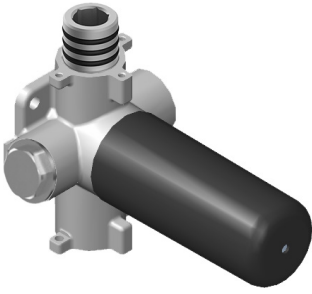

Finishes

G-8006

M-Series

3/4" Concealed Thermostatic Rough Valve

Product Features

- 12.9 gpm @ 60 psi
- 3/4" universal inlets
- Built-in service stops
- Stacking outlet feature
- Complete serviceability from front of all units
- Supplied with protective plastic cover
- CalGreen compliant dependent on functions

Finishes

SHOWER
 Stop/Volume Control Valve with
 Pass Through
G-8076

Information

- 12.3 gpm @ 60 psi
- 3/4" universal inlets/outlets with female threads
- Stacking inlet and pass-through port feature
- Supplied with protective plastic cover
- CalGreen compliant dependent on functions

Finishes

G-8076

M-Series

Stop/Volume Control Rough Valve with Pass-Through

GRAFF[®]
CUTTING EDGE DESIGN

Product Features

- 13.2 gpm @ 60 psi
- 3/4" universal inlets/outlets with female threads
- Stacking inlet and pass-through port feature
- Supplied with protective plastic cover
- CalGreen compliant dependent on functions

www.graff-faucets.com | phone: 800-954-4723

SHOWER
8" Round Brass Showerhead
G-8449

GRAFF®

Information

- 1/4" thick
- 169 no-clog, easy-clean rubber spray nozzles
- Recommended use with ceiling shower arm
- Recommended for use at no more than 10 degrees tilt
- Showerhead flow rate ≤ 1.8 max gpm
- CALGreen