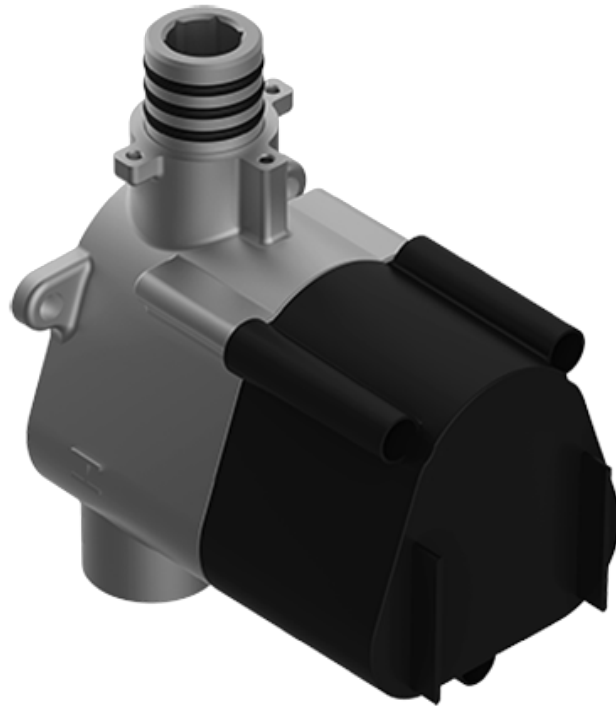

SHOWER
Terra M-Series Thermostatic
Shower System - Shower with
Handshower
GL3.011WB-C17E0

GRAFF®

Information

- 3/4" thermostatic valve and trim
- 3/4" stop/volume control valve (2 pieces)
- 8" showerhead with 12" ceiling-mounted shower arm
- Showerhead features no-clog, easy-clean spray nozzles
- Handshower set with wall-mounted slide bar and 59" hose (PVD finishes use 59" flex hose)
- Optional extension kit
- Flow rates: showerhead ≤ 1.8 max gpm, handshower ≤ 1.5 max gpm
- ADA

SHOWER
 Thermostatic Rough Valve
G-8006

Information

- 12.9 gpm @ 60 psi
- 3/4" universal inlets
- Built-in service stops
- Stacking outlet feature
- Complete serviceability from front of all units
- Supplied with protective plastic cover
- CalGreen compliant dependent on functions

Finishes

G-8006

M-Series

3/4" Concealed Thermostatic Rough Valve

Product Features

- 12.9 gpm @ 60 psi
- 3/4" universal inlets
- Built-in service stops
- Stacking outlet feature
- Complete serviceability from front of all units
- Supplied with protective plastic cover
- CalGreen compliant dependent on functions

www.graff-faucets.com | phone: 800-954-4723

SHOWER
8" Round Brass Showerhead
G-8449

GRAFF®

Information

- 1/4" thick
- 169 no-clog, easy-clean rubber spray nozzles
- Recommended use with ceiling shower arm
- Recommended for use at no more than 10 degrees tilt
- Showerhead flow rate ≤ 1.8 max gpm
- CALGreen