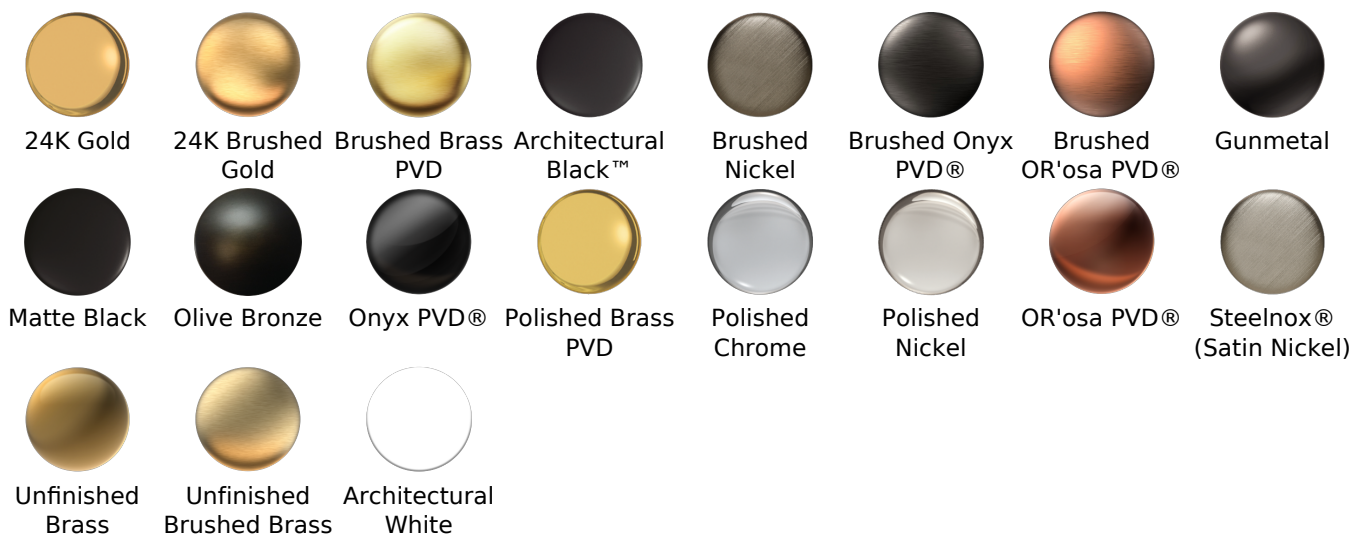

Available Finishes

- Polished Chrome
G-8449-PC
- Brushed Nickel
G-8449-PN
- Polished Nickel
G-8449-BNi
- Unfinished Brass*
G-8449-UB*
- Steinox
G-8449-SN
- Olive Brass*
G-8449-OB*
- Architectural Black with Chrome Accents*
G-8449-PC/BK*
- Brushed Gold*
G-8449-BAU

- Limited lifetime warranty

For complete warranty information go to www.graff-designs.com/en-nam/warranty

Available Finishes

- Polished Chrome
G-8605-PC
- Polished Nickel
G-8605-PN
- Brushed Nickel
G-8605-BNi
- Unfinished Brushed Brass*
G-8605-UBB*
- Unfinished Brass*
G-8605-UB*
- Matte Black*
G-8605-MBK*
- Architectural Black*
G-8605-BK*
- Architectural White*
G-8605-WT*
- Olive Brass*
G-8605-OB*
- Gunmetal*
G-8605-GM*
- Vintage Brushed Brass*
G-8605-VBB*
- Steelnox (Satin Nickel)
G-8605-SN
- 24K Brushed Gold*
G-8605-BAU*
- 24K Gold*
G-8605-AU*
- Gunmetal Distressed*
G-8605-GMD*

* Special order finish- call for availability

SHOWER
 Contemporary Round Wall Supply
 Elbow
G-8613

Information

- 1/2" NPT female thread inlet

Finishes

G-8613

Shower Components

Contemporary Round Wall Supply Elbow

Code Compliance

- CalGreen compliant

Available Finishes

- Polished Chrome
G-8714-PC
- Brushed Nickel
G-8714-BNi
- Polished Nickel
G-8714-PN
- Steelnox[®]
G-8714-SN
- Olive Bronze[™]
G-8714-OB
- Architectural Black[™]
G-8714-BK
- Architectural White
G-8714-WT