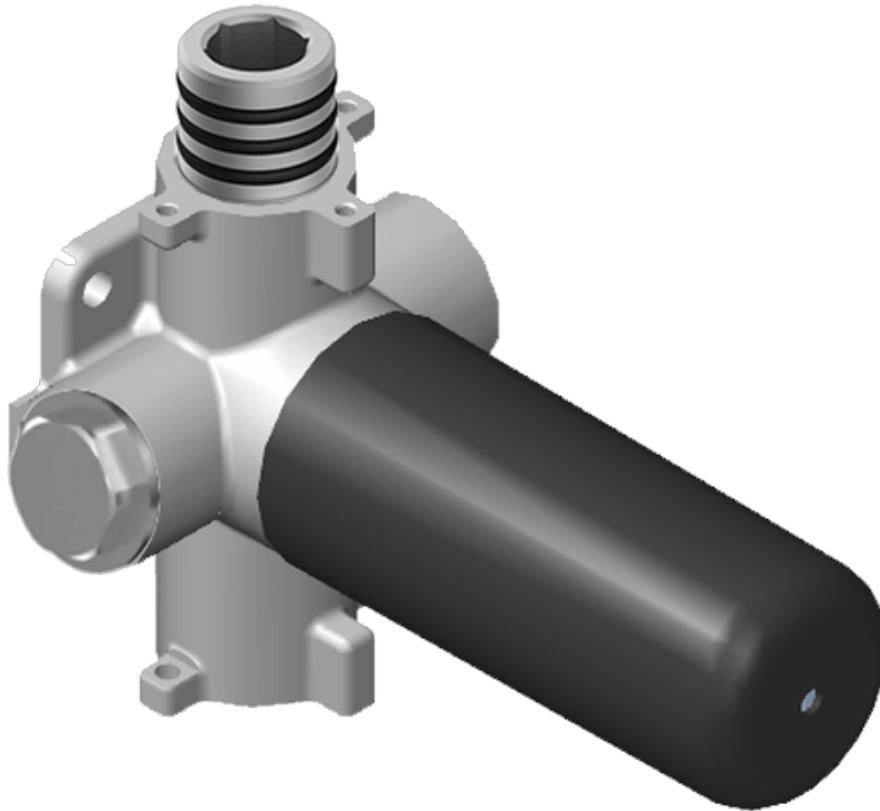

SHOWER
Terra M-Series Thermostatic
Shower System - Shower with
Handshower
GL3.011WB-C17E0

GRAFF®

Information

- 3/4" thermostatic valve and trim
- 3/4" stop/volume control valve (2 pieces)
- 8" showerhead with 12" ceiling-mounted shower arm
- Showerhead features no-clog, easy-clean spray nozzles
- Handshower set with wall-mounted slide bar and 59" hose (PVD finishes use 59" flex hose)
- Optional extension kit
- Flow rates: showerhead ≤ 1.8 max gpm, handshower ≤ 1.5 max gpm
- ADA

Finishes

G-8006

M-Series

3/4" Concealed Thermostatic Rough Valve

Product Features

- 12.9 gpm @ 60 psi
- 3/4" universal inlets
- Built-in service stops
- Stacking outlet feature
- Complete serviceability from front of all units
- Supplied with protective plastic cover
- CalGreen compliant dependent on functions

www.graff-faucets.com | phone: 800-954-4723

SHOWER
M.E. M-Series Valve Trim with
Three Handles
G-8056-C17E0-T

Information

- Three metal handles
- Decorative trim plate
- Use with M-Series rough valves
- ADA

Finishes

SHOWER
 Stop/Volume Control Valve with
 Pass Through
G-8076

Information

- 12.3 gpm @ 60 psi
- 3/4" universal inlets/outlets with female threads
- Stacking inlet and pass-through port feature
- Supplied with protective plastic cover
- CalGreen compliant dependent on functions