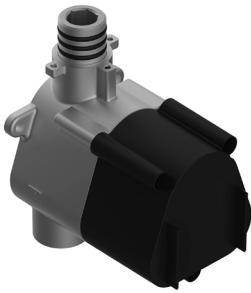

SHOWER
Terra M-Series Thermostatic
Shower System - Shower with
Handshower
GL3.011WB-C17E0

GRAFF®

Information

- 3/4" thermostatic valve and trim
- 3/4" stop/volume control valve (2 pieces)
- 8" showerhead with 12" ceiling-mounted shower arm
- Showerhead features no-clog, easy-clean spray nozzles
- Handshower set with wall-mounted slide bar and 59" hose (PVD finishes use 59" flex hose)
- Optional extension kit
- Flow rates: showerhead ≤ 1.8 max gpm, handshower ≤ 1.5 max gpm
- ADA

SHOWER
 Thermostatic Rough Valve
G-8006

Information

- 12.9 gpm @ 60 psi
- 3/4" universal inlets
- Built-in service stops
- Stacking outlet feature
- Complete serviceability from front of all units
- Supplied with protective plastic cover
- CalGreen compliant dependent on functions

Finishes

G-8006

M-Series

3/4" Concealed Thermostatic Rough Valve

Product Features

- 12.9 gpm @ 60 psi
- 3/4" universal inlets
- Built-in service stops
- Stacking outlet feature
- Complete serviceability from front of all units
- Supplied with protective plastic cover
- CalGreen compliant dependent on functions

www.graff-faucets.com | phone: 800-954-4723

SHOWER
M.E. M-Series Valve Trim with
Three Handles
G-8056-C17E0-T

Information

- Three metal handles
- Decorative trim plate
- Use with M-Series rough valves
- ADA