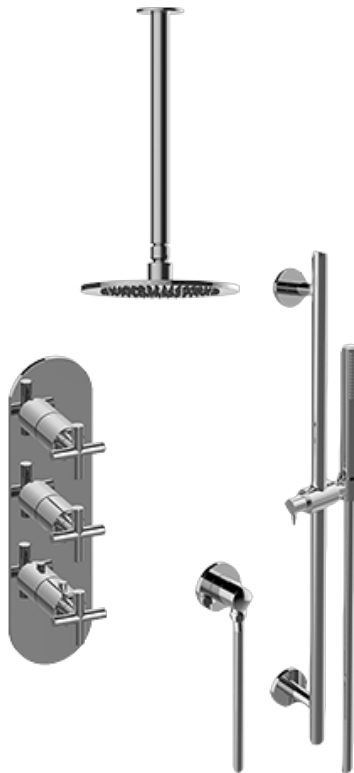

SHOWER
Terra M-Series Thermostatic
Shower System - Shower with
Handshower
GL3.011WB-C17E0

GRAFF®

Information

- 3/4" thermostatic valve and trim
- 3/4" stop/volume control valve (2 pieces)
- 8" showerhead with 12" ceiling-mounted shower arm
- Showerhead features no-clog, easy-clean spray nozzles
- Handshower set with wall-mounted slide bar and 59" hose (PVD finishes use 59" flex hose)
- Optional extension kit
- Flow rates: showerhead ≤ 1.8 max gpm, handshower ≤ 1.5 max gpm
- ADA

SHOWER
 Thermostatic Rough Valve
G-8006

Information

- 12.9 gpm @ 60 psi
- 3/4" universal inlets
- Built-in service stops
- Stacking outlet feature
- Complete serviceability from front of all units
- Supplied with protective plastic cover
- CalGreen compliant dependent on functions

Finishes

G-8006

M-Series

3/4" Concealed Thermostatic Rough Valve

Product Features

- 12.9 gpm @ 60 psi
- 3/4" universal inlets
- Built-in service stops
- Stacking outlet feature
- Complete serviceability from front of all units
- Supplied with protective plastic cover
- CalGreen compliant dependent on functions

www.graff-faucets.com | phone: 800-954-4723

SHOWER
M.E. M-Series Valve Trim with
Three Handles
G-8056-C17E0-T

Information

- Three metal handles
- Decorative trim plate
- Use with M-Series rough valves
- ADA