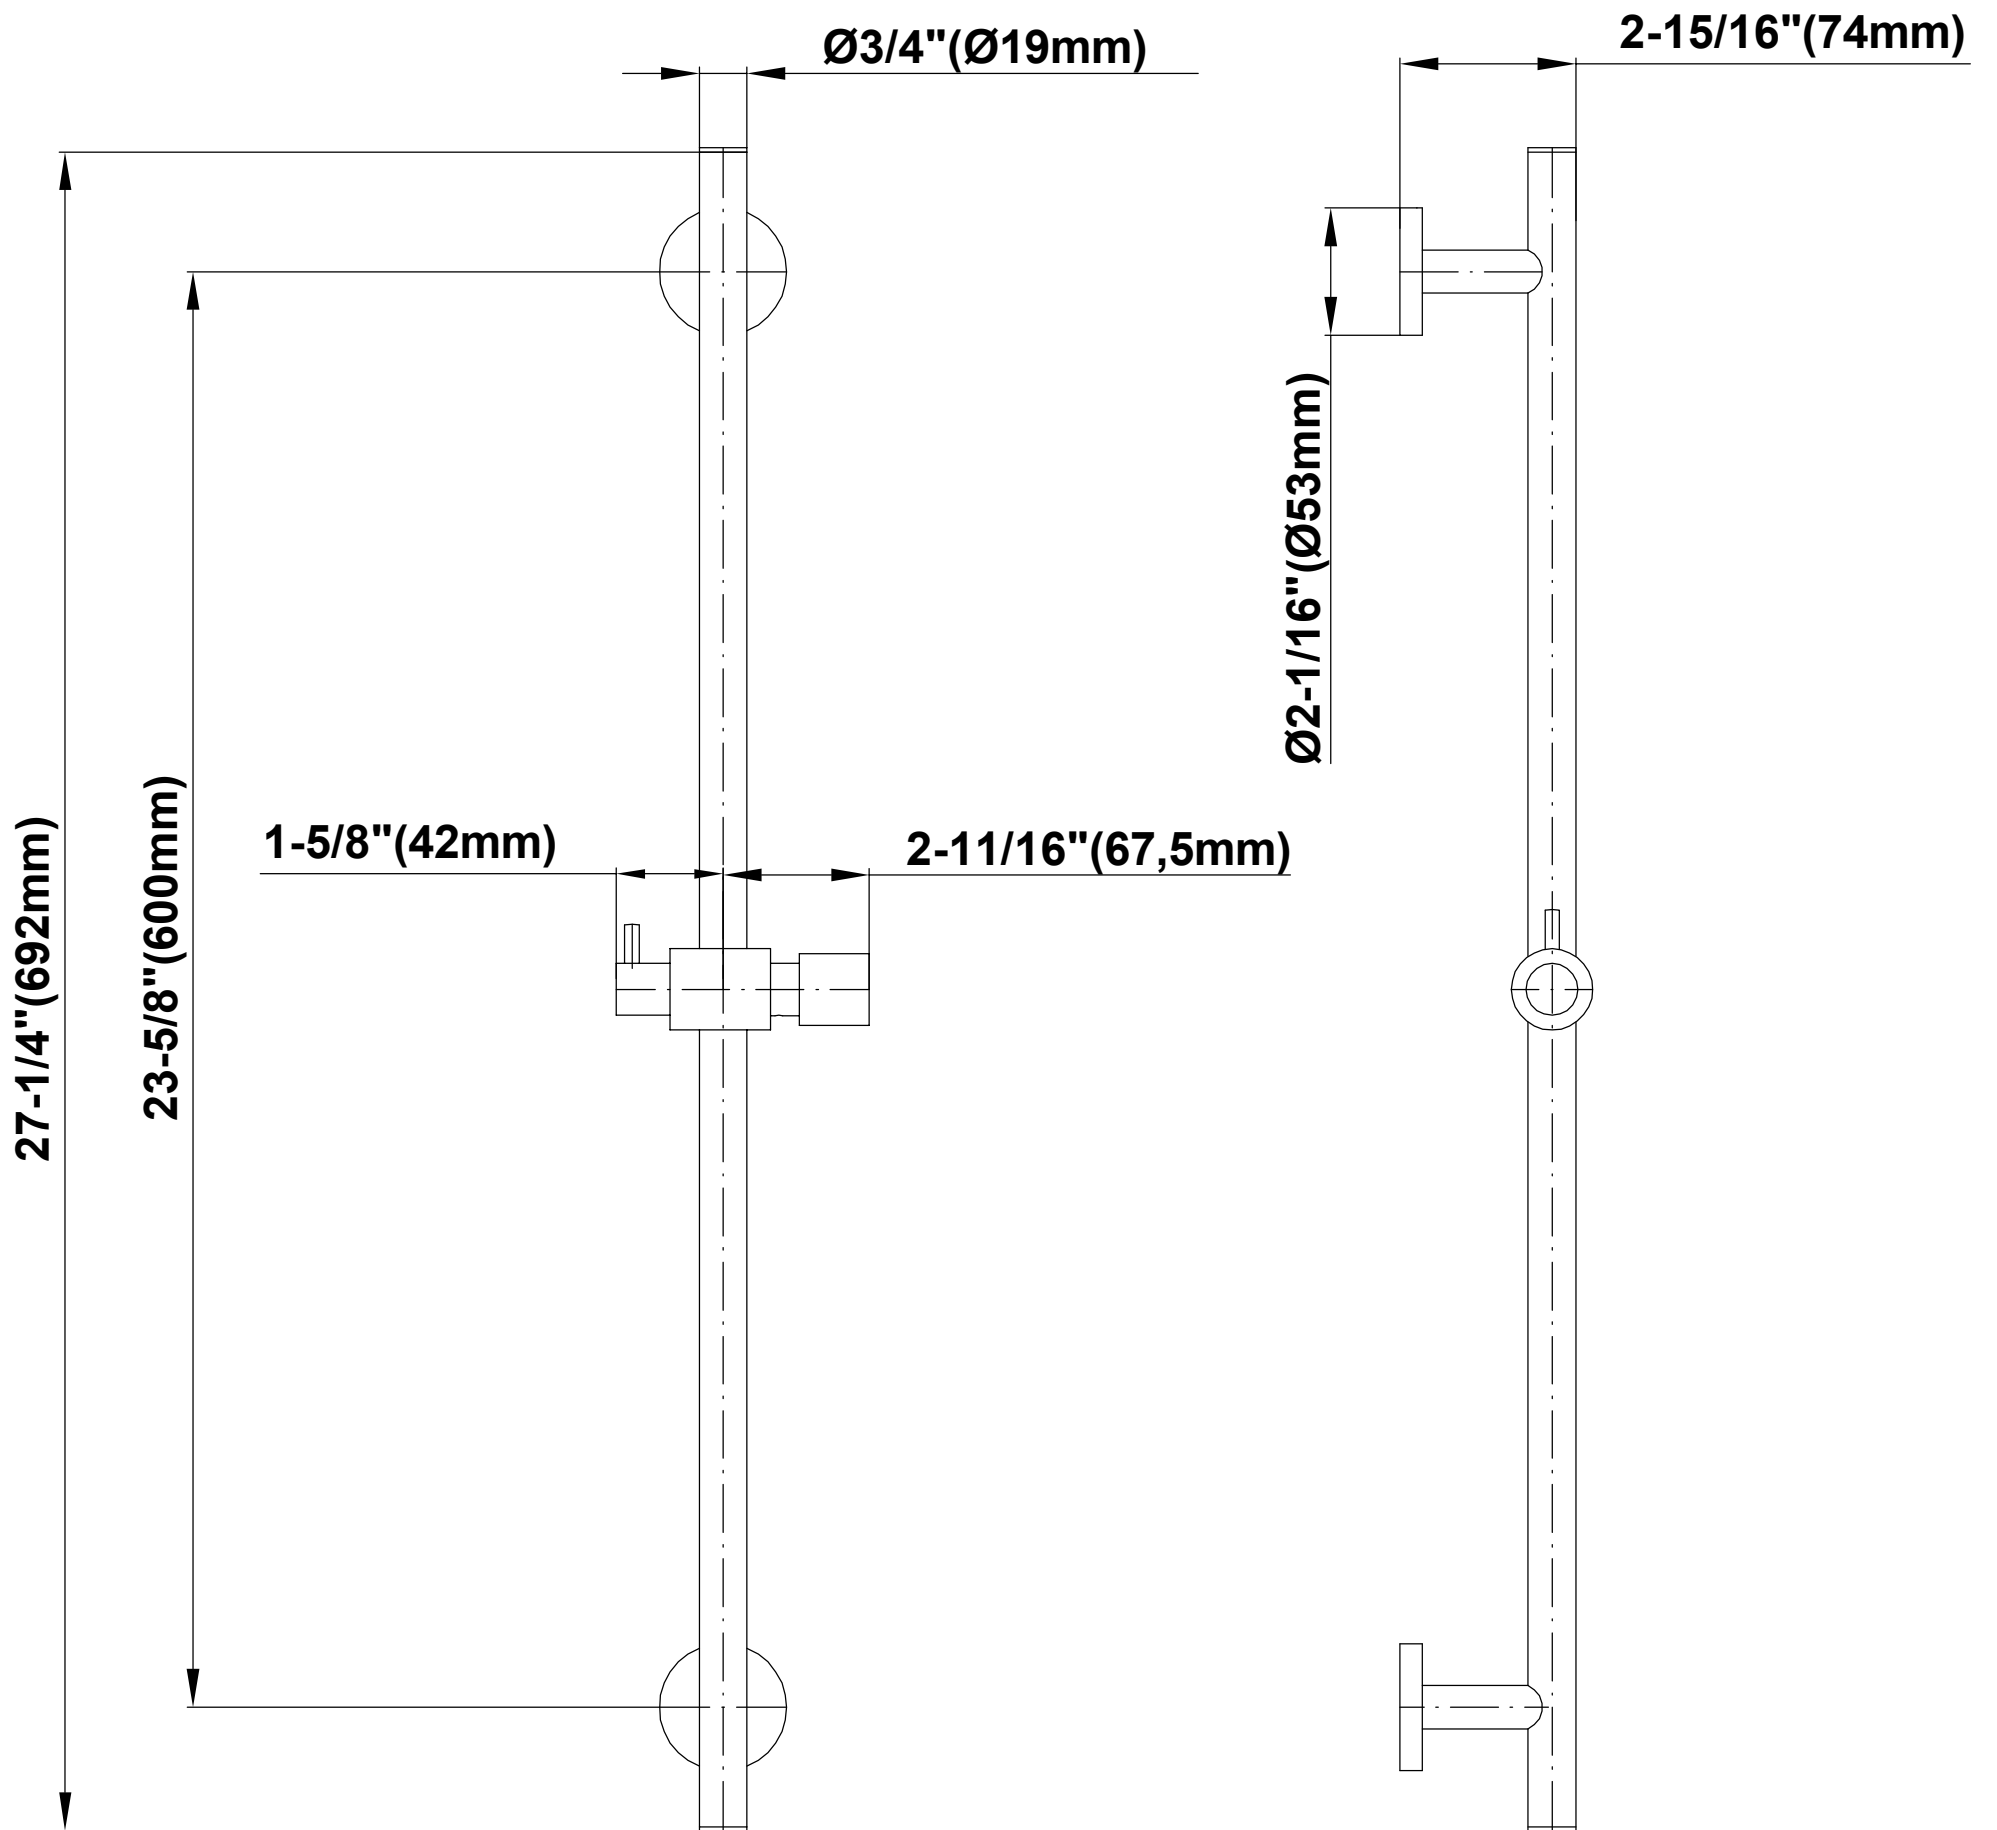

SHOWER
Terra M-Series Thermostatic
Shower System - Shower with
Handshower
GL3.011WB-C17E0

GRAFF®

Information

- 3/4" thermostatic valve and trim
- 3/4" stop/volume control valve (2 pieces)
- 8" showerhead with 12" ceiling-mounted shower arm
- Showerhead features no-clog, easy-clean spray nozzles
- Handshower set with wall-mounted slide bar and 59" hose (PVD finishes use 59" flex hose)
- Optional extension kit
- Flow rates: showerhead ≤ 1.8 max gpm, handshower ≤ 1.5 max gpm
- ADA

SHOWER
 Contemporary Wall-Mounted Slide
 Bar
G-8641

Information

- 27 1/4" tall wall-mounted slide bar
- Adjustable bracket fits all hoses with conical nut

Finishes

G - 864 1

SHOWER
 Contemporary Round Handshower
G-8714