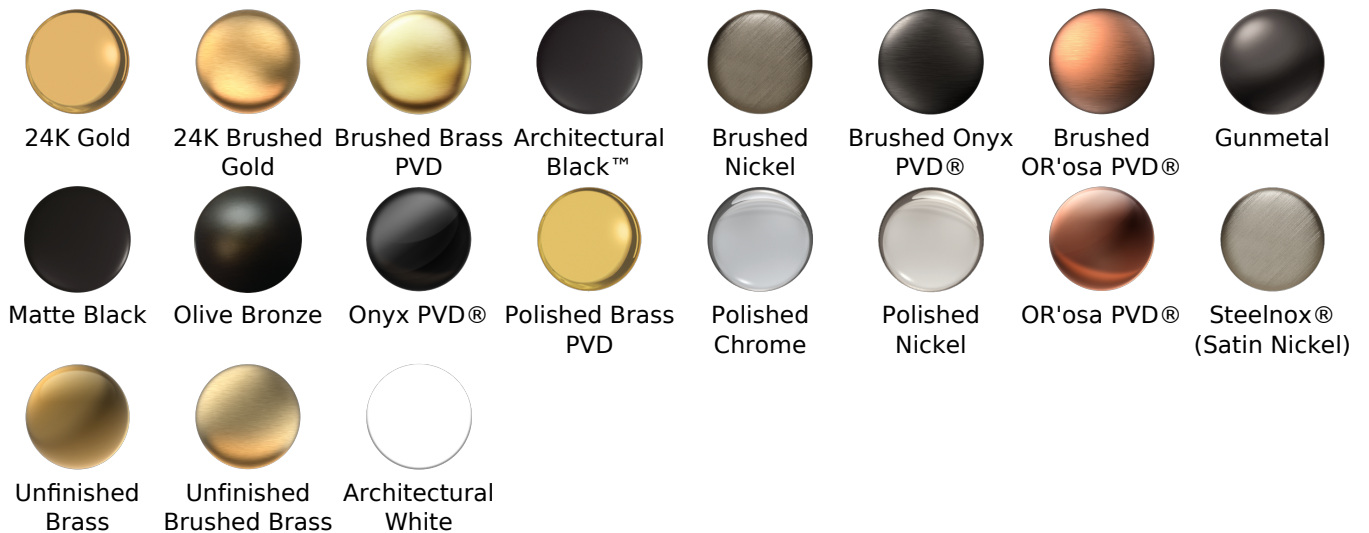

SHOWER
Thermostatic Rough Valve
G-8006

Information

- 12.9 gpm @ 60 psi
- 3/4" universal inlets
- Built-in service stops
- Stacking outlet feature
- Complete serviceability from front of all units
- Supplied with protective plastic cover
- CalGreen compliant dependent on functions

Finishes