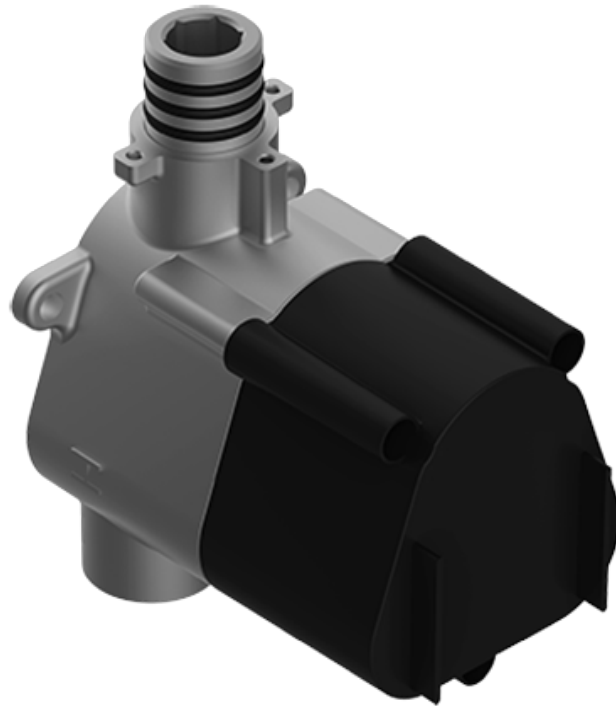

SHOWER  
M-Series Full Thermostatic  
Shower System  
**GL3.112SH-RH0**

---

**GRAFF®**

## Information

- 3/4" thermostatic valve and trim
- 8" showerhead with 12" wall-mounted shower arm
- Swivel body sprays (3 pieces)
- Wall-mounted slide bar set with handshower and 59" hose
- Stop/volume control valve and 2-way diverter valve
- Showerhead features no-clog, easy-clean spray nozzles
- Optional extension kit
- 3/4" thermostatic rough valve flow rate ~12.9 gpm @60 psi
- Flow rates: showerhead  $\leq$  1.8 max gpm, handshower  $\leq$  1.5 max gpm, body sprays  $\leq$  1.5 max gpm each

SHOWER  
Thermostatic Rough Valve  
**G-8006**