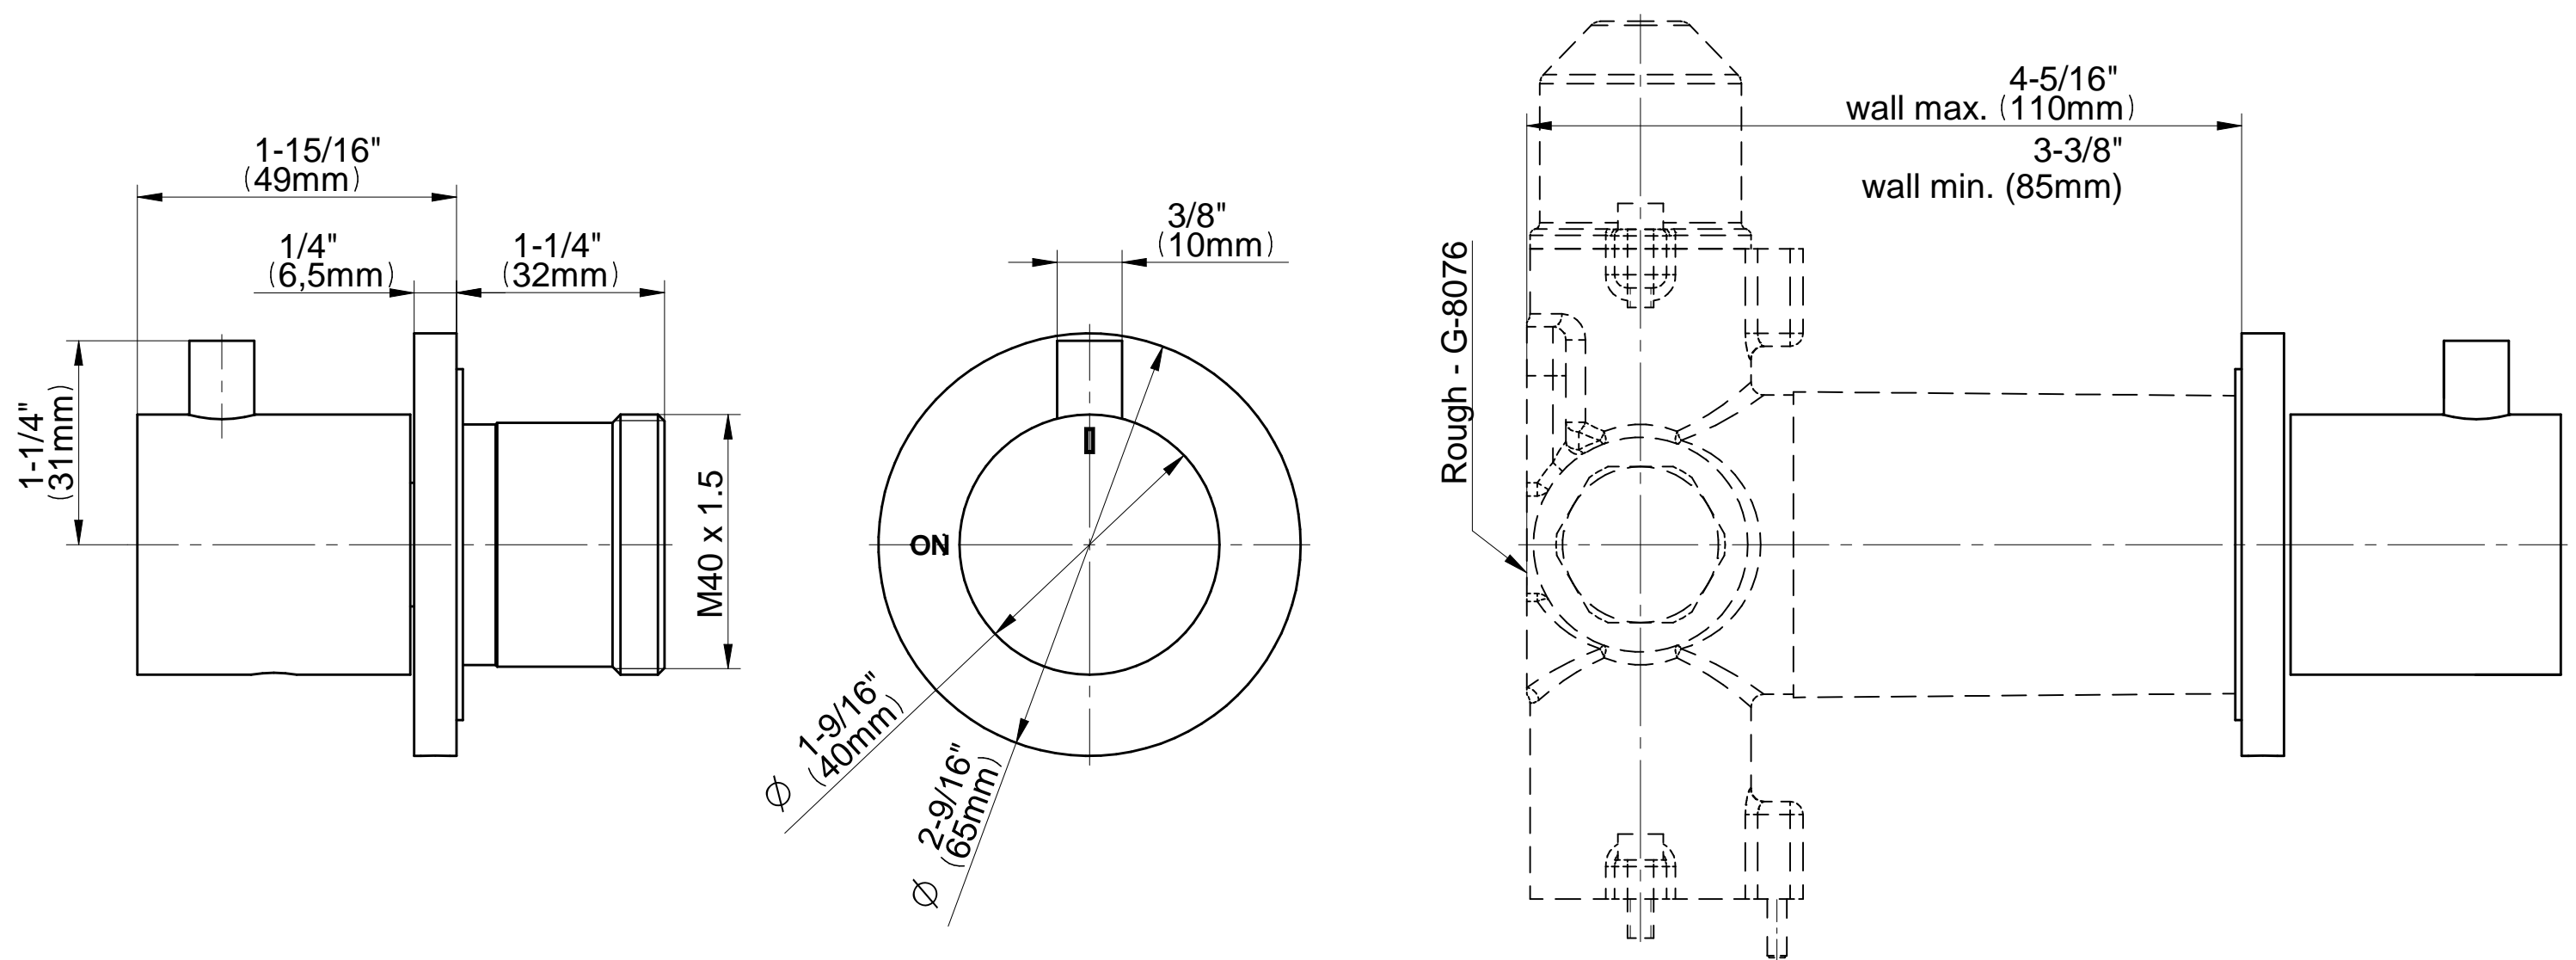

G-8097-RH1-T

Stop/Volume Control Valve - Trim - M-Series

GRAFF®
CUTTING EDGE DESIGN