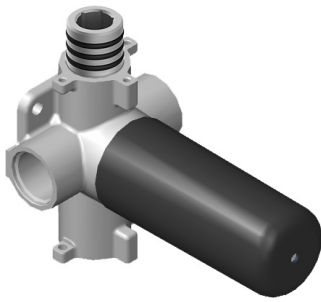

Unfinished Brushed Brass

Architectural  
White

**G-8052** M-Series  
 2-Way Diverter Volume Control Valve  
 WITH Off Function and Pass-Through

**Product Features**

- 12.1 gpm @ 60 psi
- 3/4" universal inlets/outlets with female threads
- Stacking inlet and pass-through port feature
- Supplied with protective plastic cover
- CalGreen compliant dependent on functions