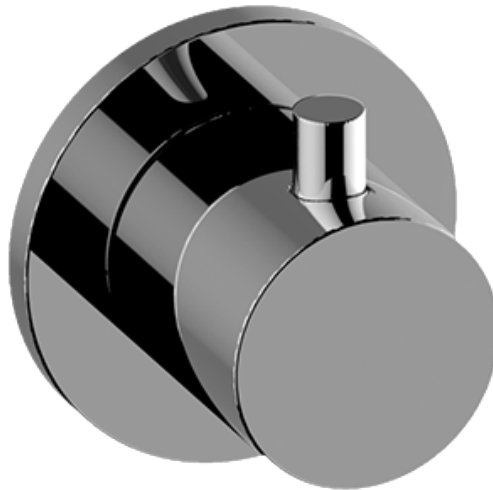

### Information

- Single metal handle
- Decorative trim plate
- Use with G-8052 2-way diverter (pass through) control rough valve WITH off function
- To complete package, you must order rough valve