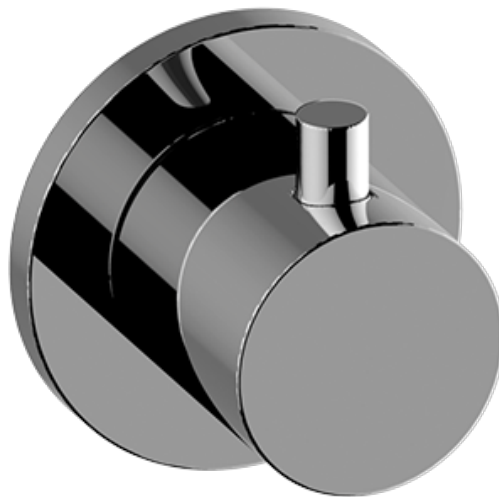

### Information

- Single metal handle
- Decorative trim plate
- Use with G-8076 Stop/Volume Control rough valve with Pass-Through or G-8077 Stop/Volume Control rough valve
- To complete package, you must order rough valve