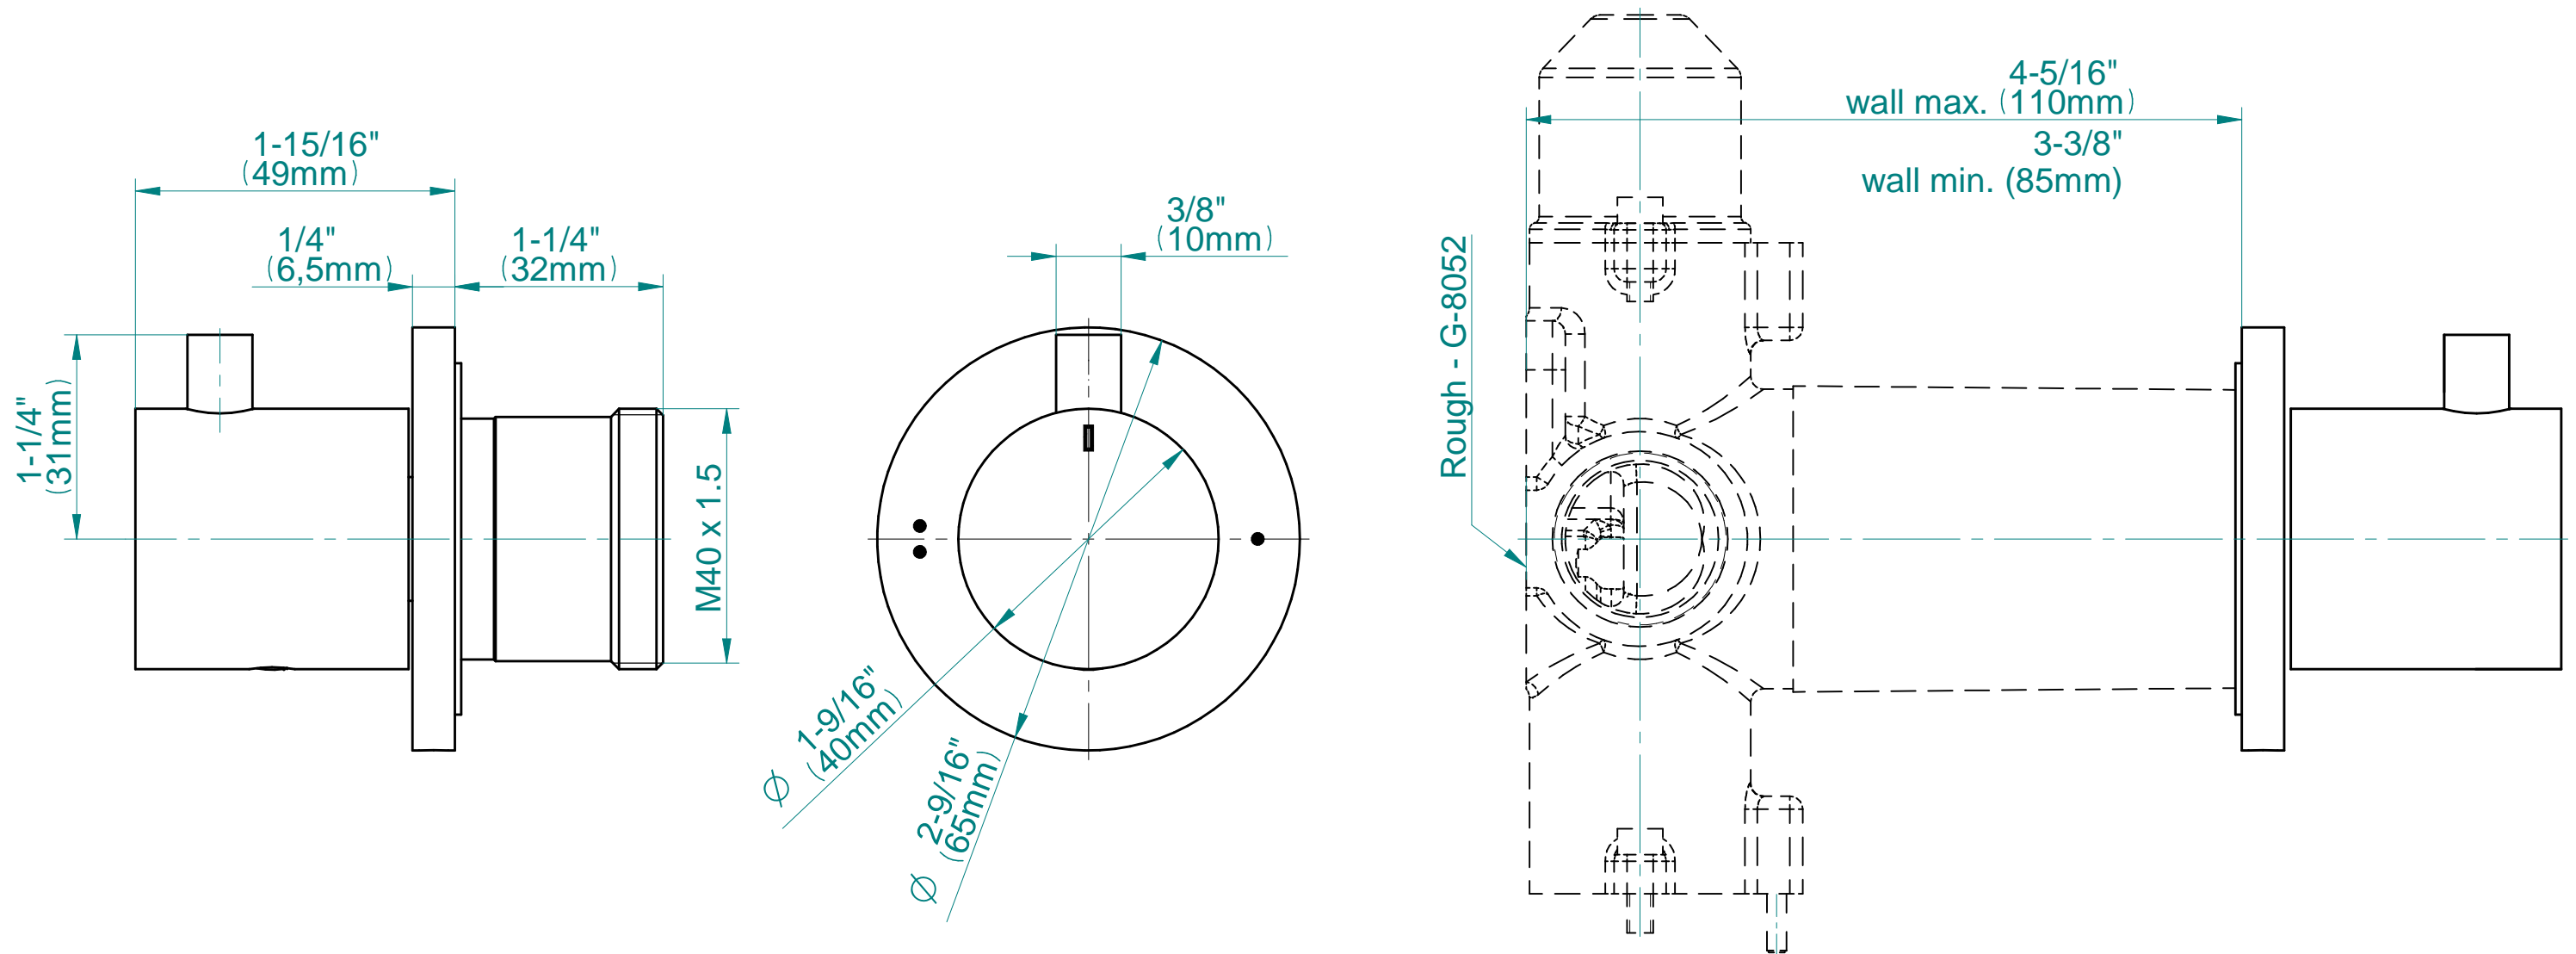

G-8068-RH1-T

2-way Diverter Valve - Trim - M-Series