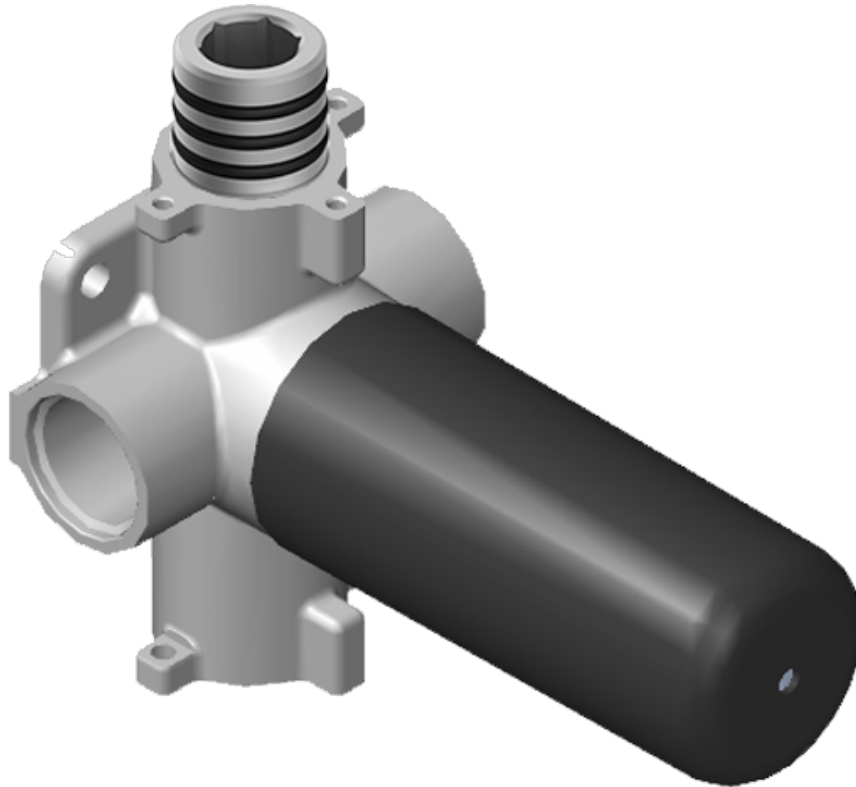

## Thermostatic Valve -Trim - M-Series

**GRAFF**<sup>®</sup>  
CUTTING EDGE DESIGN

SHOWER  
 Two-Way Diverter Volume Control  
 Valve WITH Off Function and Pass-  
 Through  
**G-8052**

**Information**

- 11.7 gpm @ 60 psi
- 3/4" universal inlets/outlets with female threads
- Operates one function at a time
- Stacking inlet and pass-through port feature
- Supplied with protective plastic cover
- CALGreen compliant depending on functions