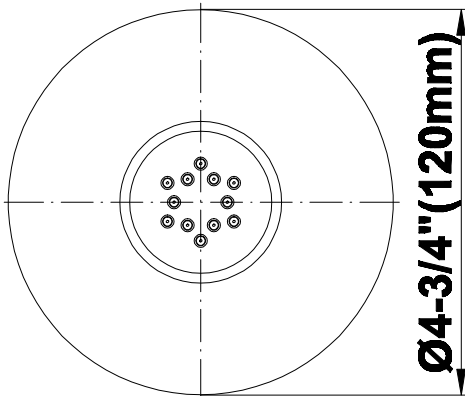

The measurements shown are for reference only. Products and specifications shown are subject to change without notice. Revised 11/2016.

www.graff-faucets.com | phone: 800-954-4723