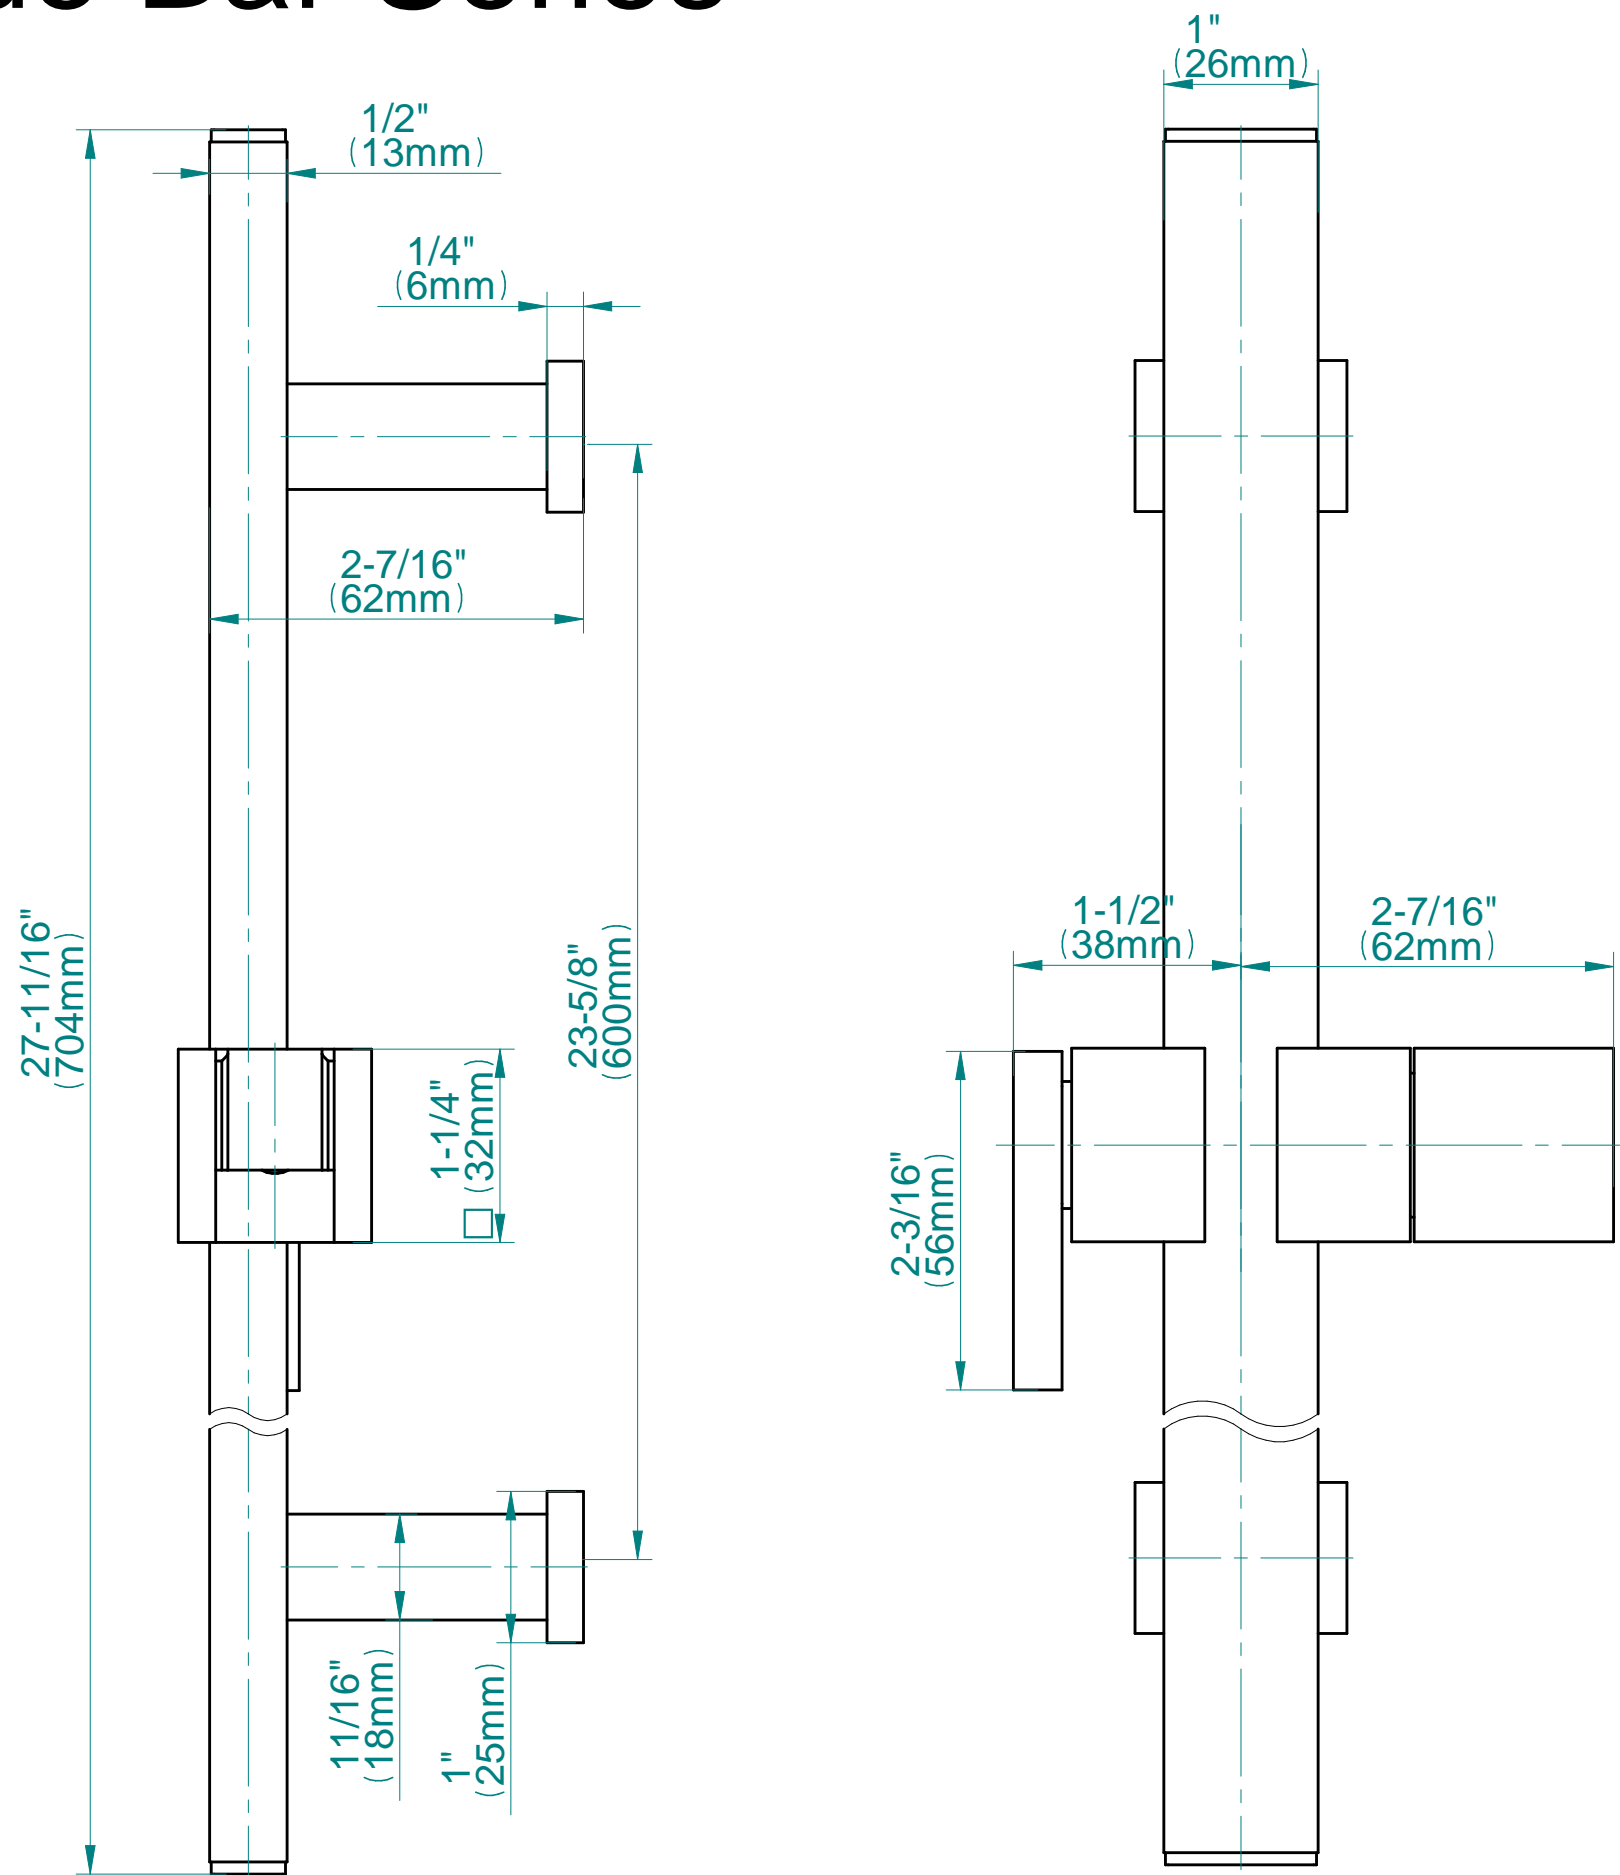

## Slide Bar Series

valid since 2014

SHOWER  
Contemporary Wall-Mounted Slide  
Bar  
**G-8641**

**GRAFF®**

**Information**

- 27 1/4" tall wall-mounted slide bar
- Adjustable bracket fits all hoses with conical nut