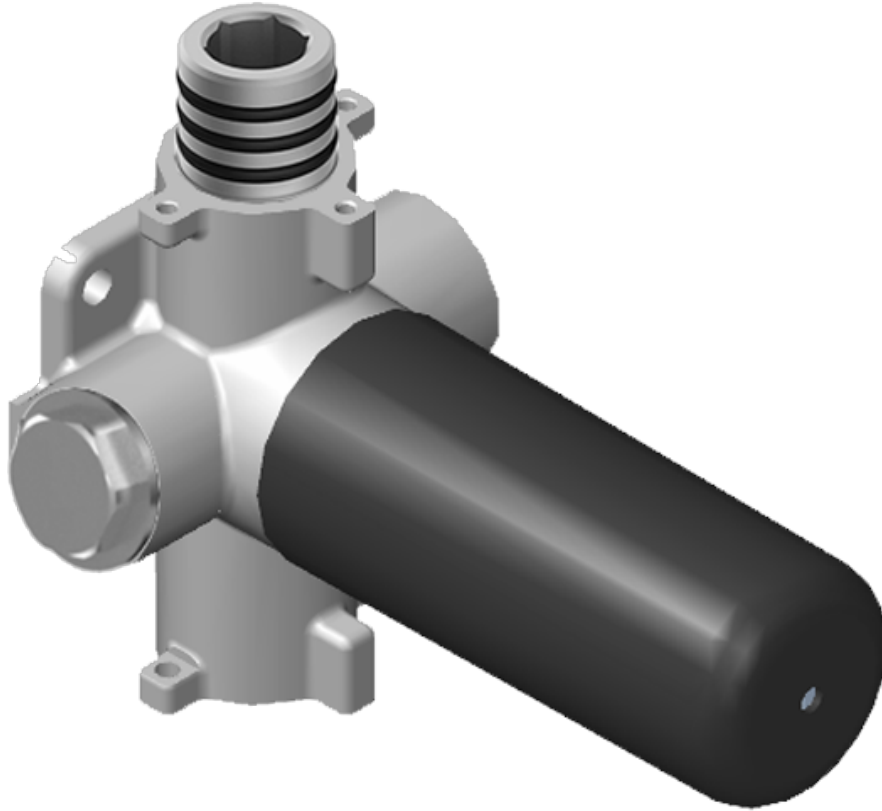

SHOWER
Stop/Volume Control Valve with
Pass Through
G-8076

Information

- 12.3 gpm @ 60 psi
- 3/4" universal inlets/outlets with female threads
- Stacking inlet and pass-through port feature
- Supplied with protective plastic cover
- CalGreen compliant dependent on functions

Finishes