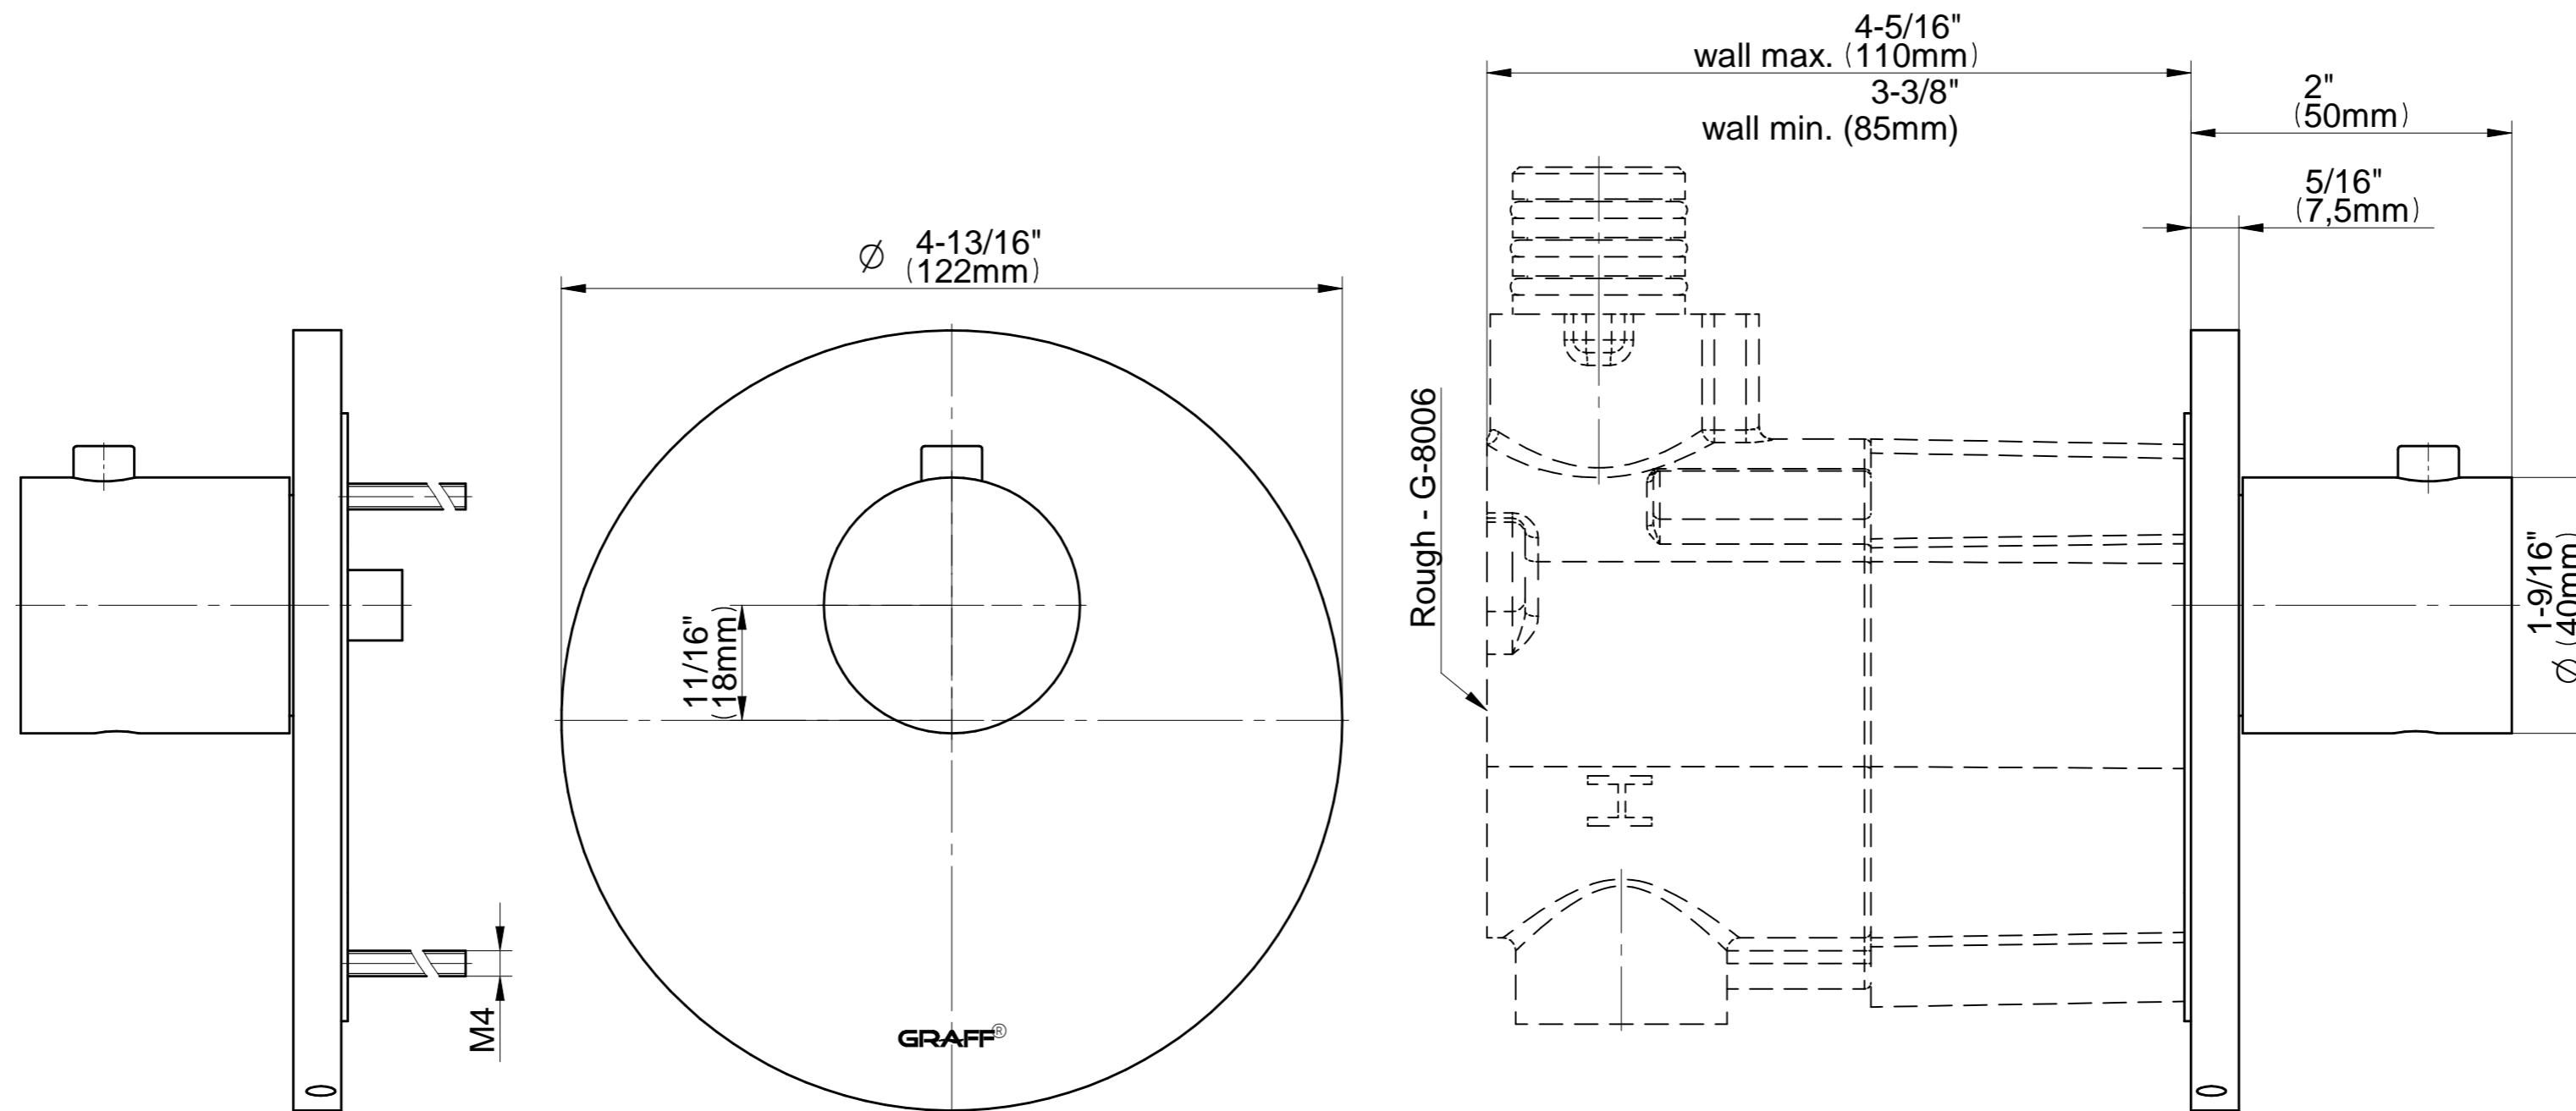

G-8037-RH-T

Thermostatic Valve -Trim - M-Series

GRAFF®
CUTTING EDGE DESIGN