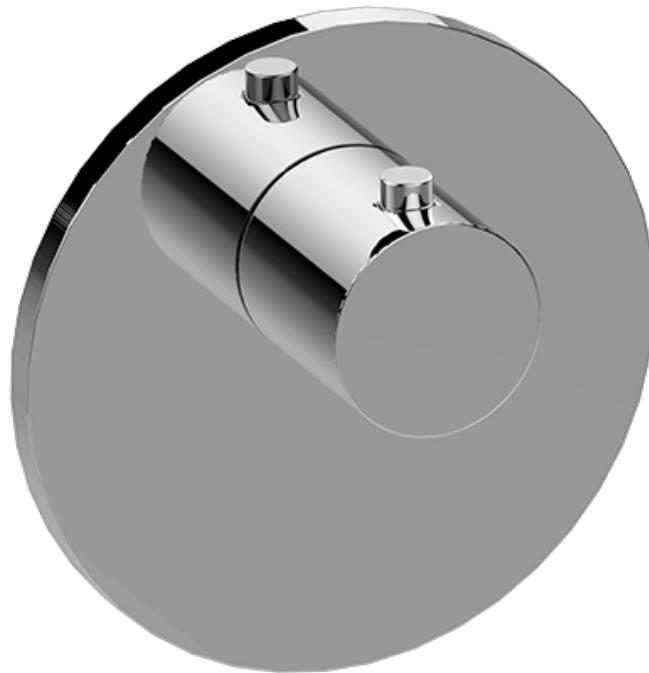

### Information

- Single metal handle
- Decorative trim plate
- Use with G-8006 thermostatic rough valve
- To complete package, you must order rough valve