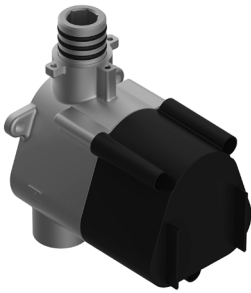

SHOWER  
Thermostatic Rough Valve  
**G-8006**

# G-8006

M-Series

3/4" Concealed Thermostatic Rough Valve