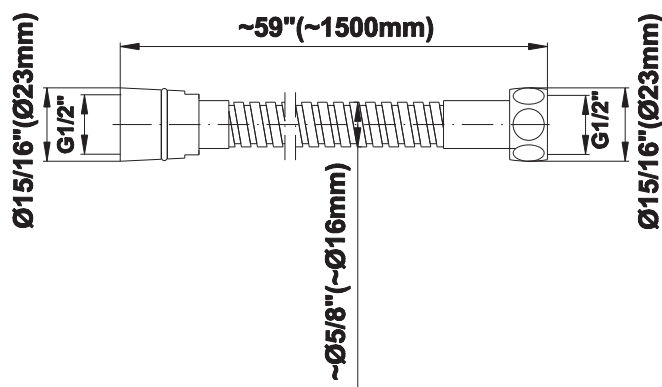

\* Special order finish- call for availability

SHOWER  
Contemporary Round Wall Supply  
Elbow  
**G-8613**

---

**GRAFF®**

**Information**

- 1/2" NPT female thread inlet

**Finishes**

Polished  
Chrome