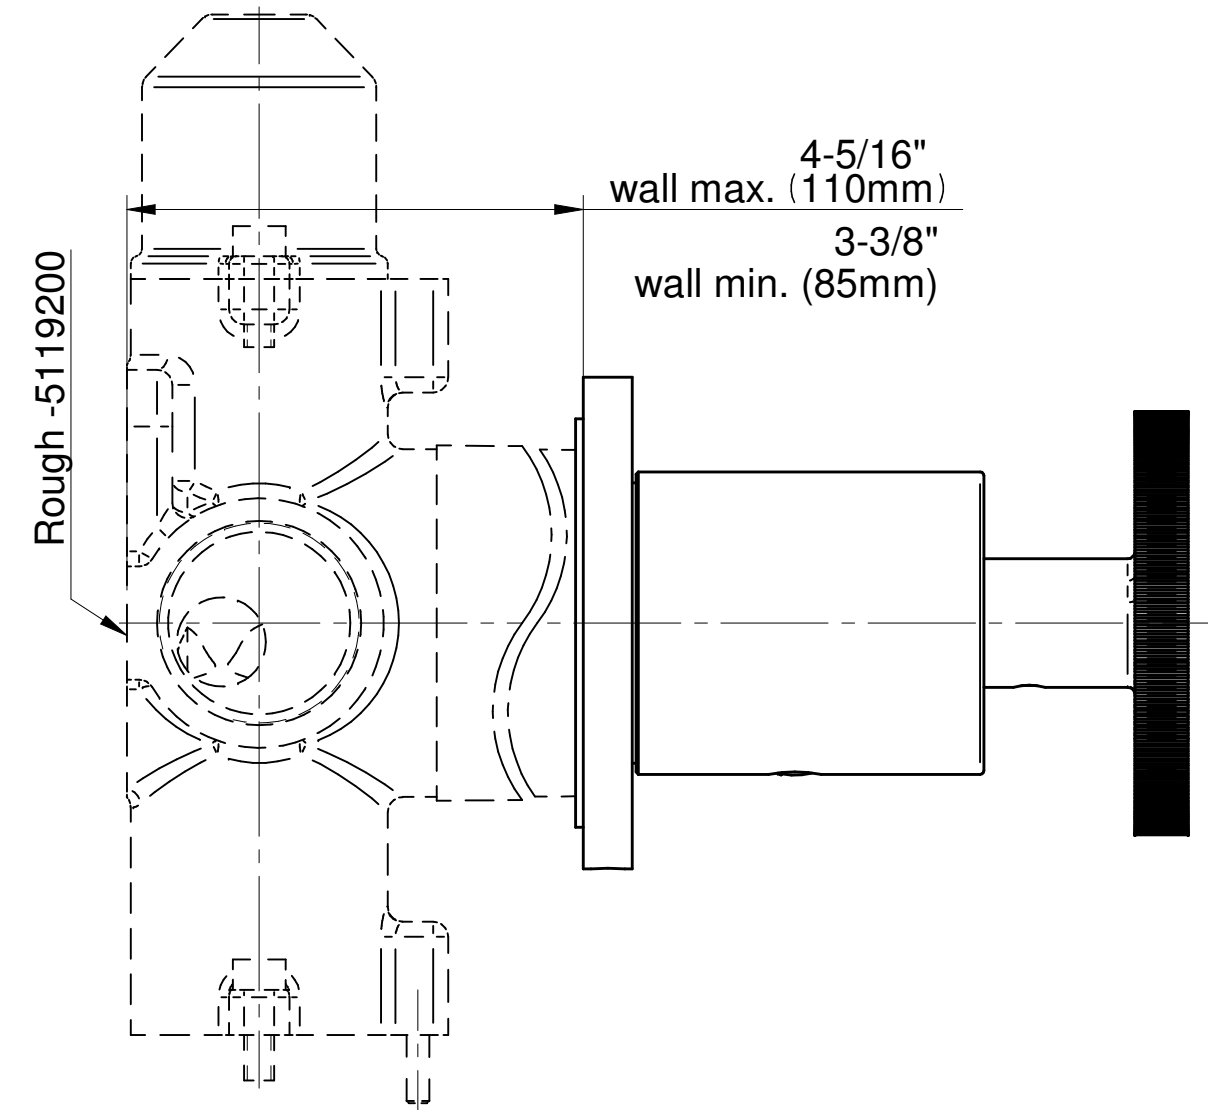

G-8068-C19E1

HARLEY Series