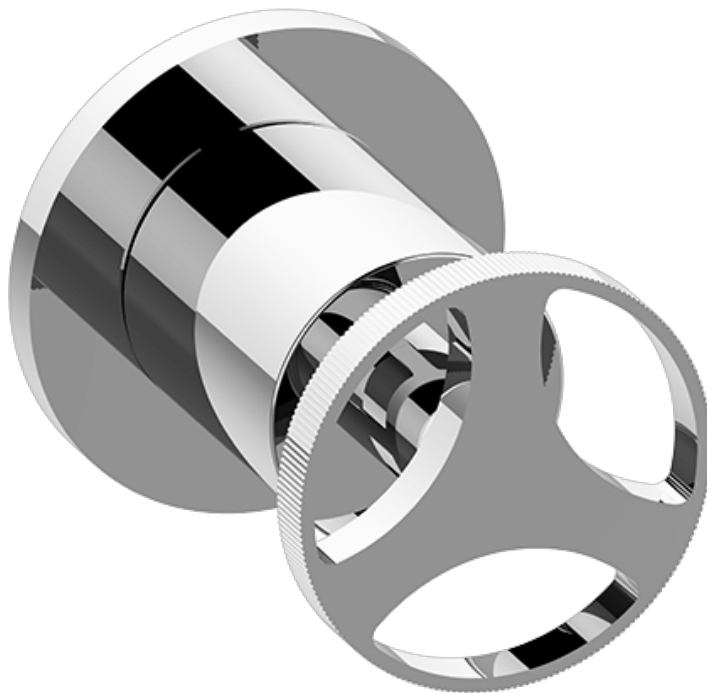

## Information

- 3/4" thermostatic valve and trim
- 3/4" 2-way diverter valve and trim (2 pieces)
- G-8225 dual-function, stainless steel showerhead, with rainfall and cascade settings, features 100 no-clog, easy-clean spray nozzles
- Flush-mounted swivel body sprays (3 pieces)
- Handshower set with wall bracket and 59" hose
- Optional extension kit
- Flow rates: rainfall  $\leq$  1.8 max gpm, cascade  $\leq$  1.8 max gpm, handshower  $\leq$  1.5 max gpm, body sprays  $\leq$  1.5 max gpm each

### Information

- Single metal handle
- Decorative trim plate
- Use with G-8006 Thermostatic Rough Valve

## HARLEY Series

SHOWER  
Harley M-Series 2-Way Diverter  
Valve Trim with Handle

---

**GRAFF**<sup>®</sup>

### Information

- Single metal handle
- Decorative trim plate
- Use with G-8052 2-Way Diverter Volume Control Valve WITH Off Function and Pass-Through