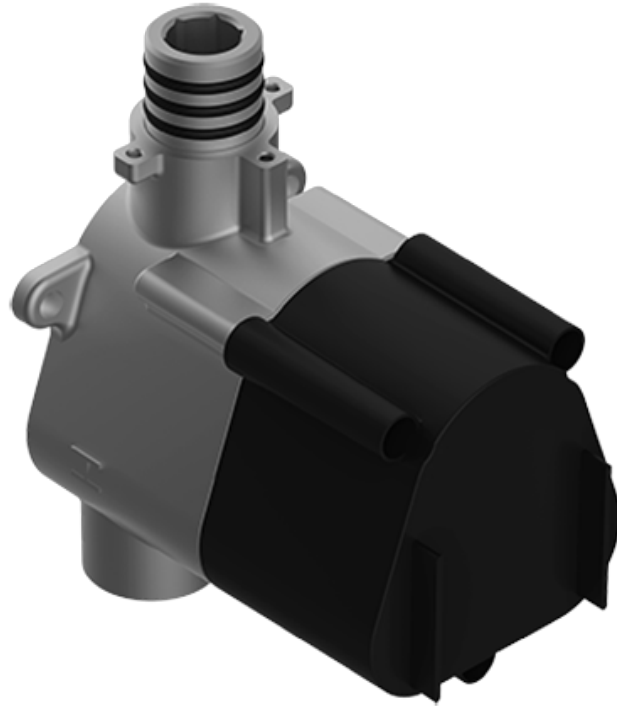

## Information

- 3/4" thermostatic valve and trim
- 3/4" 2-way diverter valve and trim (2 pieces)
- G-8225 dual-function, stainless steel showerhead, with rainfall and cascade settings, features 100 no-clog, easy-clean spray nozzles
- Flush-mounted swivel body sprays (3 pieces)
- Handshower set with wall bracket and 59" hose
- Optional extension kit
- Flow rates: rainfall  $\leq$  1.8 max gpm, cascade  $\leq$  1.8 max gpm, handshower  $\leq$  1.5 max gpm, body sprays  $\leq$  1.5 max gpm each

### Information

- Single metal handle
- Decorative trim plate
- Use with G-8006 Thermostatic Rough Valve

### Information

- Single metal handle
- Decorative trim plate
- Use with G-8052 2-Way Diverter Volume Control Valve WITH Off Function and Pass-Through

## HARLEY Series

SHOWER  
Thermostatic Rough Valve  
**G-8006**

**GRAFF**<sup>®</sup>