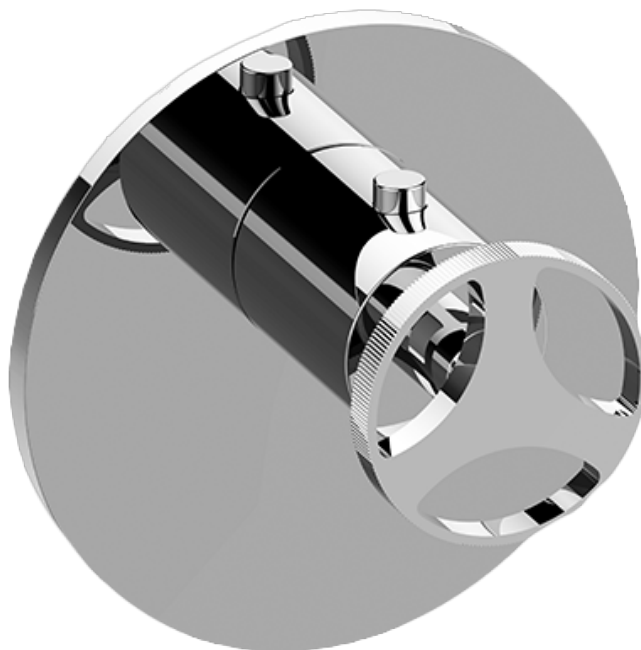

SHOWER  
M-Series Full Thermostatic  
Shower System  
**GL3.123SE-C19E0**

---

**GRAFF®**

## Information

- 3/4" thermostatic valve and trim
- 3/4" 2-way diverter valve and trim (2 pieces)
- G-8225 dual-function, stainless steel showerhead, with rainfall and cascade settings, features 100 no-clog, easy-clean spray nozzles
- Flush-mounted swivel body sprays (3 pieces)
- Handshower set with wall bracket and 59" hose
- Optional extension kit
- Flow rates: rainfall  $\leq$  1.8 max gpm, cascade  $\leq$  1.8 max gpm, handshower  $\leq$  1.5 max gpm, body sprays  $\leq$  1.5 max gpm each

SHOWER  
Harley M-Series Thermostatic  
Valve Trim with Handle

---

**GRAFF**<sup>®</sup>

### Information

- Single metal handle
- Decorative trim plate
- Use with G-8006 Thermostatic Rough Valve