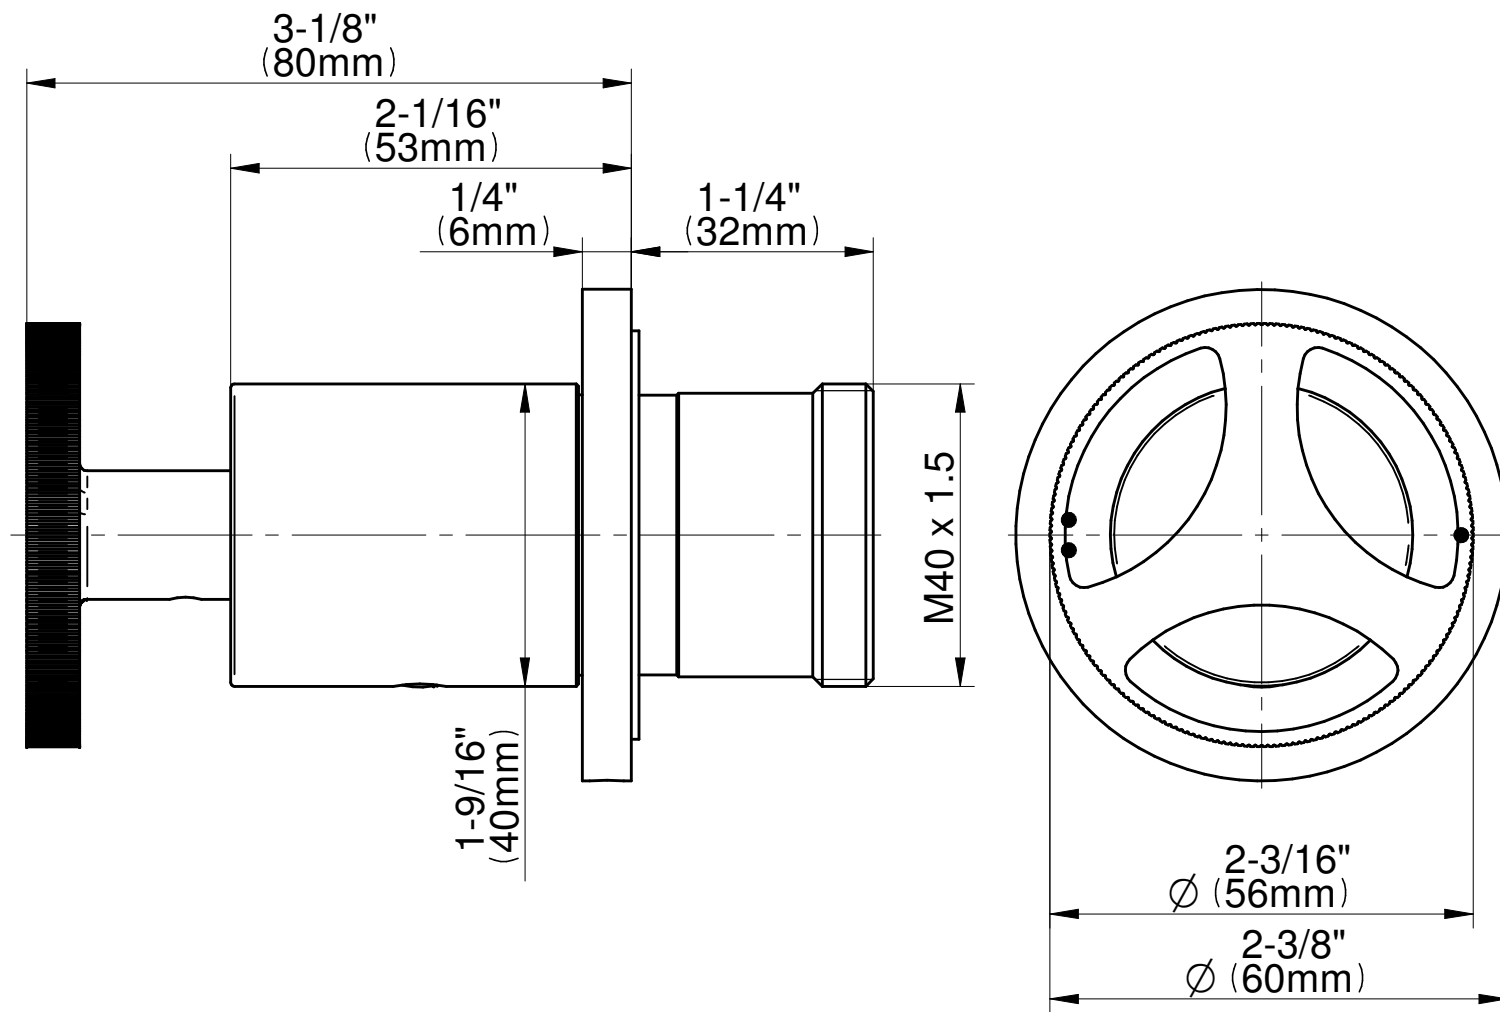

G-8068-C19E1

HARLEY Series