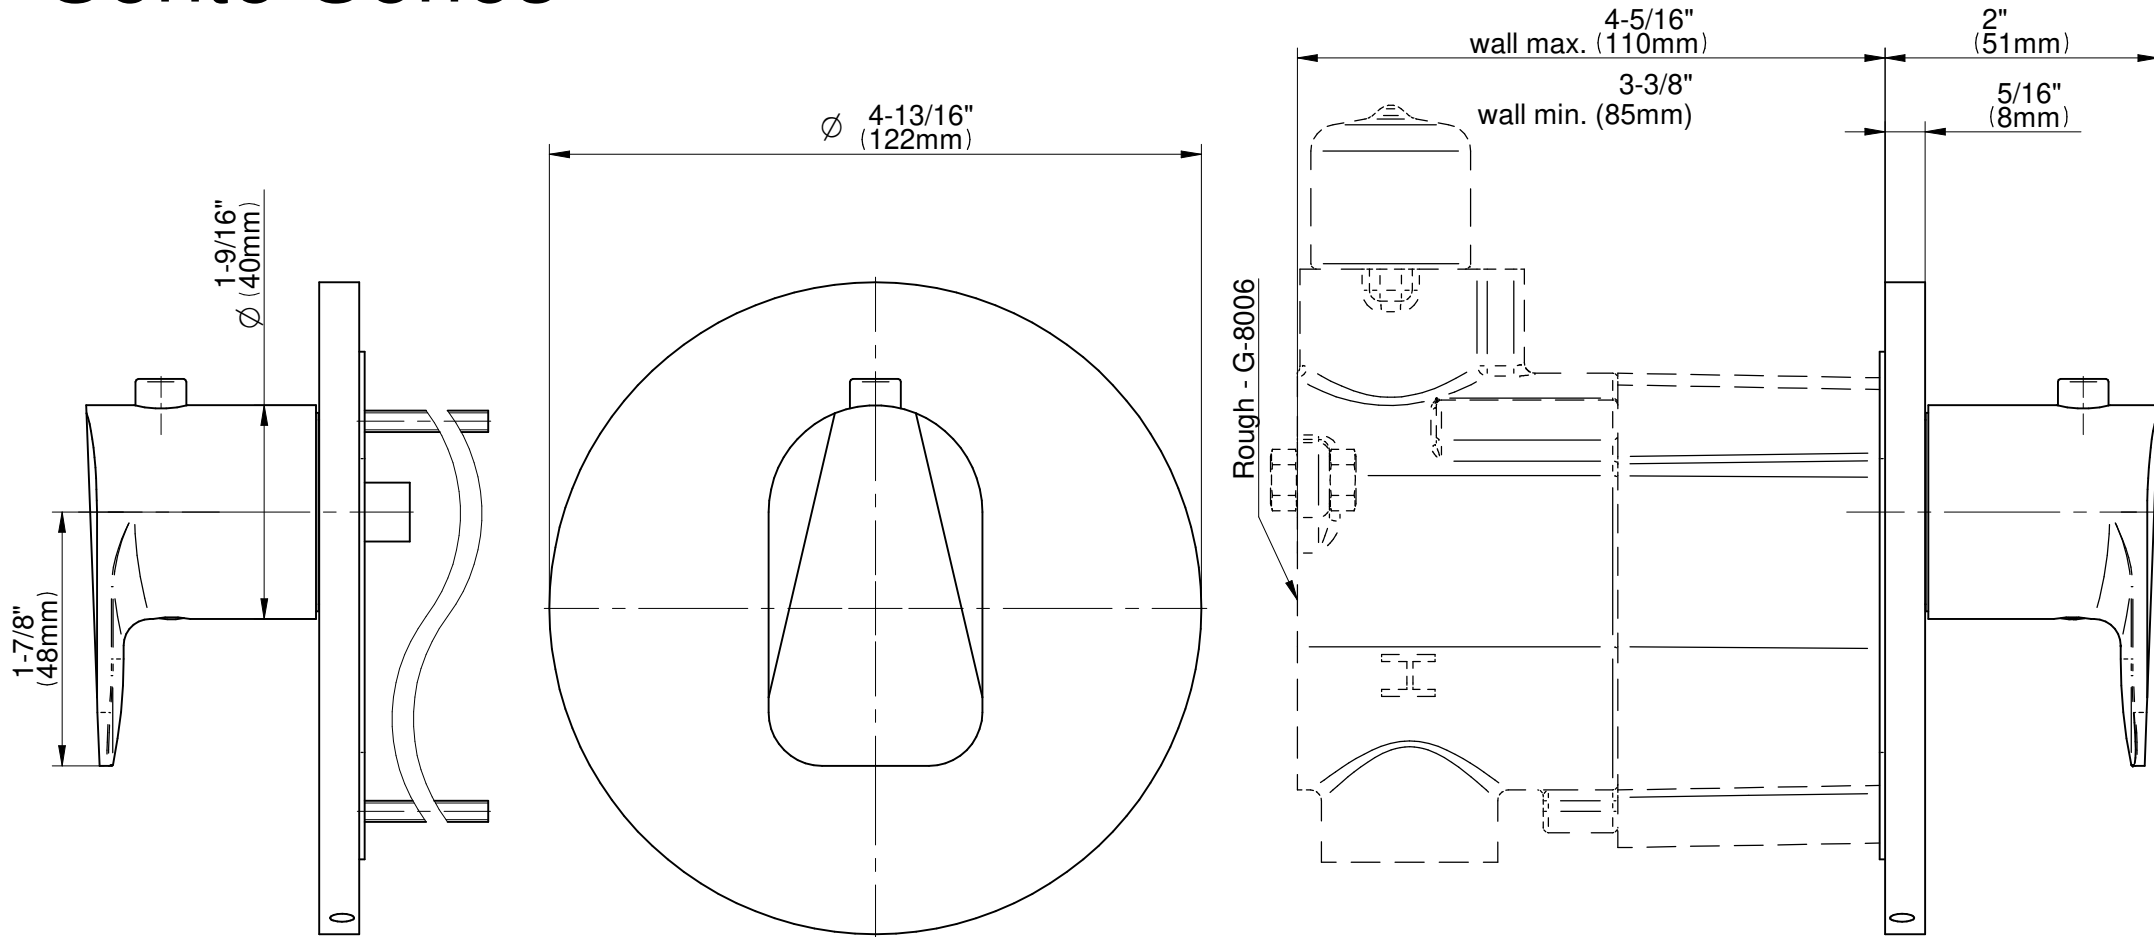

SHOWER
M-Series Full Thermostatic
Shower System
GL3.123SE-LM59E0

GRAFF®

Information

- 3/4" thermostatic valve and trim
- 3/4" 2-way diverter valve and trim (2 pieces)
- G-8225 dual-function, stainless steel showerhead, with rainfall and cascade settings, features 100 no-clog, easy-clean spray nozzles
- Flush-mounted swivel body sprays (3 pieces)
- Handshower set with wall bracket and 59" hose
- Optional extension kit
- Flow rates: rainfall \leq 1.8 max gpm, cascade \leq 1.8 max gpm, handshower \leq 1.5 max gpm, body sprays \leq 1.5 max gpm each
- ADA

SHOWER
M-Series Thermostatic Valve Trim
with Handle

GRAFF®

Information

- Single metal handle
- Decorative trim plate
- Use with G-8006 Thermostatic Rough Valve
- ADA

Finishes

Polished
Chrome

G-8037-LM59E-T

Sento Series

SHOWER
M-Series 2-Way Diverter Valve
Trim with Handle

GRAFF[®]

Information

- Single metal handle
- Decorative trim plate
- Use with G-8052 2-Way Diverter Volume Control Valve WITH Off Function and Pass-Through
- ADA