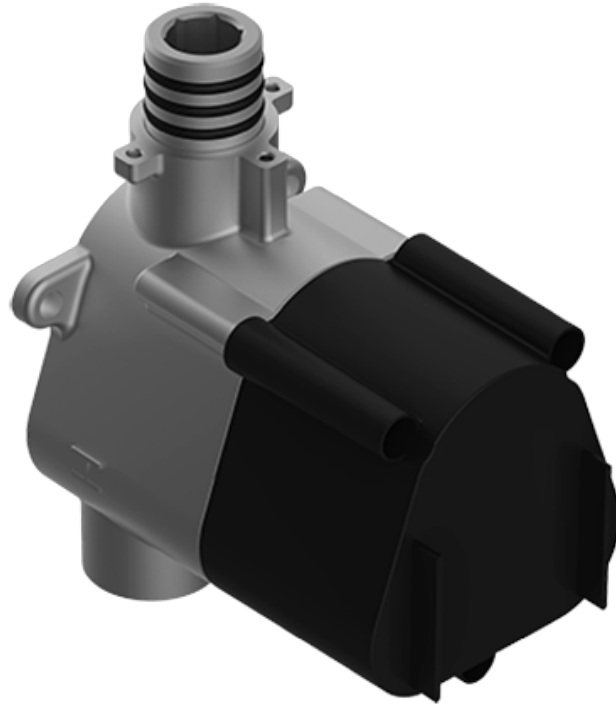

SHOWER
M-Series Full Thermostatic
Shower System
GL3.123SE-LM59E0

GRAFF®

Information

- 3/4" thermostatic valve and trim
- 3/4" 2-way diverter valve and trim (2 pieces)
- G-8225 dual-function, stainless steel showerhead, with rainfall and cascade settings, features 100 no-clog, easy-clean spray nozzles
- Flush-mounted swivel body sprays (3 pieces)
- Handshower set with wall bracket and 59" hose
- Optional extension kit
- Flow rates: rainfall \leq 1.8 max gpm, cascade \leq 1.8 max gpm, handshower \leq 1.5 max gpm, body sprays \leq 1.5 max gpm each
- ADA

SHOWER
M-Series 2-Way Diverter Valve
Trim with Handle

GRAFF[®]

Information

- Single metal handle
- Decorative trim plate
- Use with G-8052 2-Way Diverter Volume Control Valve WITH Off Function and Pass-Through
- ADA

Finishes

Polished
Chrome

G-8068-LM59E1-T

Sento Series

SHOWER
Thermostatic Rough Valve
G-8006

GRAFF[®]

Information

- 12.9 gpm @ 60 psi
- 3/4" universal inlets
- Built-in service stops
- Stacking outlet feature
- Complete serviceability from front of all units
- Supplied with protective plastic cover
- CalGreen compliant dependent on functions

Finishes

Polished
Chrome

G-8006

M-Series

3/4" Concealed Thermostatic Rough Valve

Product Features

- 12.9 gpm @ 60 psi
- 3/4" universal inlets
- Built-in service stops
- Stacking outlet feature
- Complete serviceability from front of all units
- Supplied with protective plastic cover
- CalGreen compliant dependent on functions