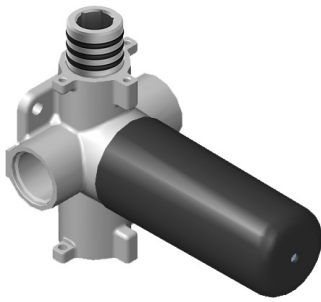

SHOWER
M-Series Full Thermostatic
Shower System
GL3.123SE-LM59E0

GRAFF®

Information

- 3/4" thermostatic valve and trim
- 3/4" 2-way diverter valve and trim (2 pieces)
- G-8225 dual-function, stainless steel showerhead, with rainfall and cascade settings, features 100 no-clog, easy-clean spray nozzles
- Flush-mounted swivel body sprays (3 pieces)
- Handshower set with wall bracket and 59" hose
- Optional extension kit
- Flow rates: rainfall \leq 1.8 max gpm, cascade \leq 1.8 max gpm, handshower \leq 1.5 max gpm, body sprays \leq 1.5 max gpm each
- ADA

Finishes

Polished
Chrome

G-8006

M-Series

3/4" Concealed Thermostatic Rough Valve

Product Features

- 12.9 gpm @ 60 psi
- 3/4" universal inlets
- Built-in service stops
- Stacking outlet feature
- Complete serviceability from front of all units
- Supplied with protective plastic cover
- CalGreen compliant dependent on functions

www.graff-faucets.com | phone: 800-954-4723

SHOWER
Two-Way Diverter Volume Control
Valve WITH Off Function and Pass-
Through
G-8052

GRAFF®

Information

- 11.7 gpm @ 60 psi
- 3/4" universal inlets/outlets with female threads
- Operates one function at a time
- Stacking inlet and pass-through port feature
- Supplied with protective plastic cover
- CALGreen compliant depending on functions

Finishes

Polished
Chrome

G-8052 M-Series
 2-Way Diverter Volume Control Valve
 WITH Off Function and Pass-Through

Product Features

- 12.1 gpm @ 60 psi
- 3/4" universal inlets/outlets with female threads
- Stacking inlet and pass-through port feature
- Supplied with protective plastic cover
- CalGreen compliant dependent on functions