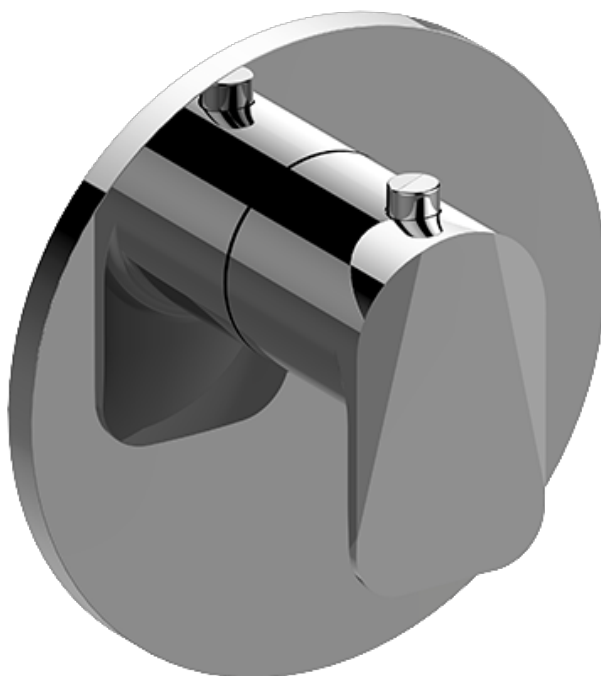

SHOWER
M-Series Full Thermostatic
Shower System
GL3.123SE-LM59E0

GRAFF®

Information

- 3/4" thermostatic valve and trim
- 3/4" 2-way diverter valve and trim (2 pieces)
- G-8225 dual-function, stainless steel showerhead, with rainfall and cascade settings, features 100 no-clog, easy-clean spray nozzles
- Flush-mounted swivel body sprays (3 pieces)
- Handshower set with wall bracket and 59" hose
- Optional extension kit
- Flow rates: rainfall \leq 1.8 max gpm, cascade \leq 1.8 max gpm, handshower \leq 1.5 max gpm, body sprays \leq 1.5 max gpm each
- ADA

SHOWER
M-Series Thermostatic Valve Trim
with Handle

GRAFF®

Information

- Single metal handle
- Decorative trim plate
- Use with G-8006 Thermostatic Rough Valve
- ADA

Finishes

Polished
Chrome

G-8037-LM59E-T

Sento Series

SHOWER
M-Series 2-Way Diverter Valve
Trim with Handle

GRAFF[®]

Information

- Single metal handle
- Decorative trim plate
- Use with G-8052 2-Way Diverter Volume Control Valve WITH Off Function and Pass-Through
- ADA

Finishes

Polished
Chrome

G-8068-LM59E1-T

Sento Series

SHOWER
Thermostatic Rough Valve
G-8006

GRAFF[®]

Information

- 12.9 gpm @ 60 psi
- 3/4" universal inlets
- Built-in service stops
- Stacking outlet feature
- Complete serviceability from front of all units
- Supplied with protective plastic cover
- CalGreen compliant dependent on functions