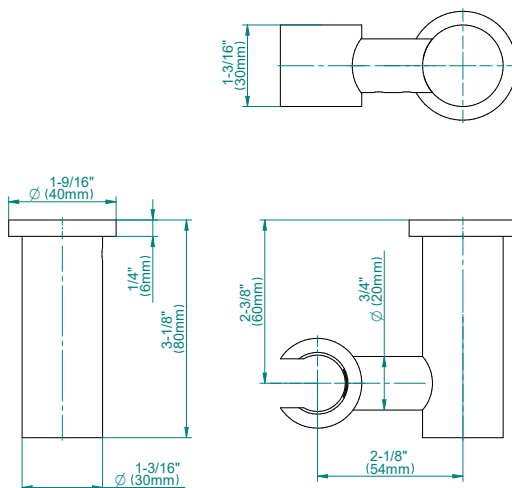

Product Features

- Solid brass construction
- Swivel holder

Warranty

- Limited lifetime warranty

For complete warranty information go to www.graff-designs.com/en-nam/warranty

Available Finishes

- Polished Chrome
  G-8642-PC
- Polished Nickel
  G-8642-PN
- Brushed Nickel
  G-8642-BNi
- Unfinished Brushed Brass*
  G-8642-UBB*
- Unfinished Brass*
  G-8642-UB*
- Matte Black*
  G-8642-MBK*
- Architectural Black*
  G-8642-BK*
- Architectural White*
  G-8642-WT*
- Steelnox (Satin Nickel)*
  G-8642-SN*
- Olive Brass*
  G-8642-OB*
- Gunmetal*
  G-8642-GM*
- Vintage Brushed Brass*
  G-8642-VBB*
- OR'osa PVD*
  G-8642-RG*
- Brushed OR'osa PVD*
  G-8642-BRG*
- Onyx PVD*
  G-8642-OX*
- Brushed Onyx PVD*
  G-8642-BOX*
- Polished Brass PVD*
  G-8642-PB*
- Brushed Brass PVD*
  G-8642-BB*
- 24K Brushed Gold*
  G-8642-BAU*
- 24K Gold*
  G-8642-AU*
- Gunmetal Distressed*
  G-8642-GMD*

* Special order finish- call for availability