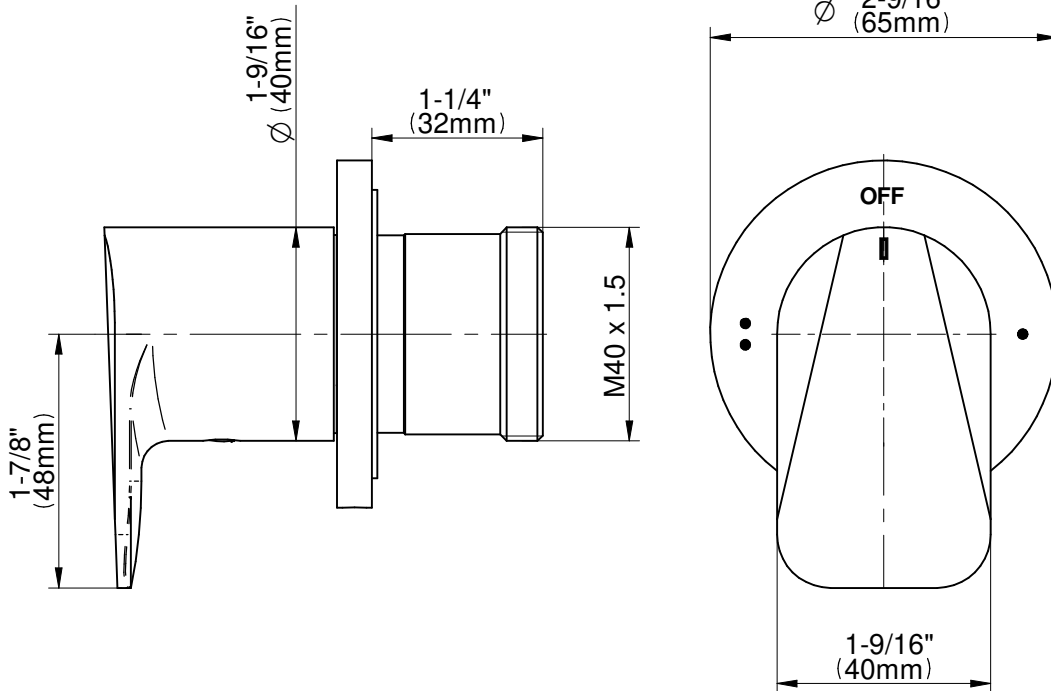

G-8068-LM59E1-T

Sento Series