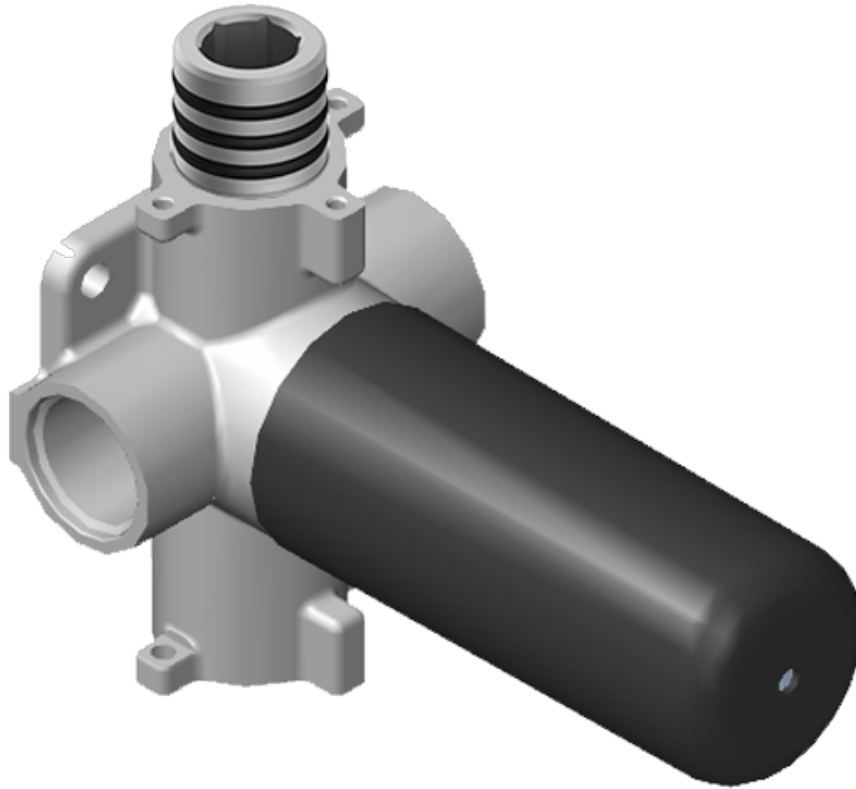

SHOWER
M-Series Full Thermostatic
Shower System
GL3.123SE-LM59E0

GRAFF®

Information

- 3/4" thermostatic valve and trim
- 3/4" 2-way diverter valve and trim (2 pieces)
- G-8225 dual-function, stainless steel showerhead, with rainfall and cascade settings, features 100 no-clog, easy-clean spray nozzles
- Flush-mounted swivel body sprays (3 pieces)
- Handshower set with wall bracket and 59" hose
- Optional extension kit
- Flow rates: rainfall \leq 1.8 max gpm, cascade \leq 1.8 max gpm, handshower \leq 1.5 max gpm, body sprays \leq 1.5 max gpm each
- ADA

Finishes

Polished
Chrome

G-8006

M-Series

3/4" Concealed Thermostatic Rough Valve

Product Features

- 12.9 gpm @ 60 psi
- 3/4" universal inlets
- Built-in service stops
- Stacking outlet feature
- Complete serviceability from front of all units
- Supplied with protective plastic cover
- CalGreen compliant dependent on functions

www.graff-faucets.com | phone: 800-954-4723

SHOWER
Two-Way Diverter Volume Control
Valve WITH Off Function and Pass-
Through
G-8052

GRAFF®

Information

- 11.7 gpm @ 60 psi
- 3/4" universal inlets/outlets with female threads
- Operates one function at a time
- Stacking inlet and pass-through port feature
- Supplied with protective plastic cover
- CALGreen compliant depending on functions

Finishes

Polished
Chrome

G-8052 M-Series
 2-Way Diverter Volume Control Valve
 WITH Off Function and Pass-Through

Product Features

- 12.1 gpm @ 60 psi
- 3/4" universal inlets/outlets with female threads
- Stacking inlet and pass-through port feature
- Supplied with protective plastic cover
- CalGreen compliant dependent on functions