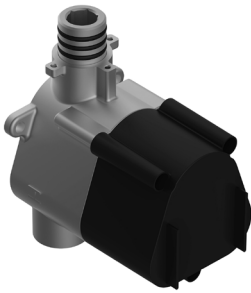

SHOWER
M-Series Full Thermostatic
Shower System
GL3.123SE-LM59E0

GRAFF®

Information

- 3/4" thermostatic valve and trim
- 3/4" 2-way diverter valve and trim (2 pieces)
- G-8225 dual-function, stainless steel showerhead, with rainfall and cascade settings, features 100 no-clog, easy-clean spray nozzles
- Flush-mounted swivel body sprays (3 pieces)
- Handshower set with wall bracket and 59" hose
- Optional extension kit
- Flow rates: rainfall \leq 1.8 max gpm, cascade \leq 1.8 max gpm, handshower \leq 1.5 max gpm, body sprays \leq 1.5 max gpm each
- ADA

Finishes

Polished
Chrome

G-8068-LM59E1-T

Sento Series

SHOWER
Thermostatic Rough Valve
G-8006

GRAFF[®]

Information

- 12.9 gpm @ 60 psi
- 3/4" universal inlets
- Built-in service stops
- Stacking outlet feature
- Complete serviceability from front of all units
- Supplied with protective plastic cover
- CalGreen compliant dependent on functions

Finishes

Polished
Chrome

G-8006

M-Series

3/4" Concealed Thermostatic Rough Valve

Product Features

- 12.9 gpm @ 60 psi
- 3/4" universal inlets
- Built-in service stops
- Stacking outlet feature
- Complete serviceability from front of all units
- Supplied with protective plastic cover
- CalGreen compliant dependent on functions

www.graff-faucets.com | phone: 800-954-4723

SHOWER
Two-Way Diverter Volume Control
Valve WITH Off Function and Pass-
Through
G-8052

GRAFF®

Information

- 11.7 gpm @ 60 psi
- 3/4" universal inlets/outlets with female threads
- Operates one function at a time
- Stacking inlet and pass-through port feature
- Supplied with protective plastic cover
- CALGreen compliant depending on functions