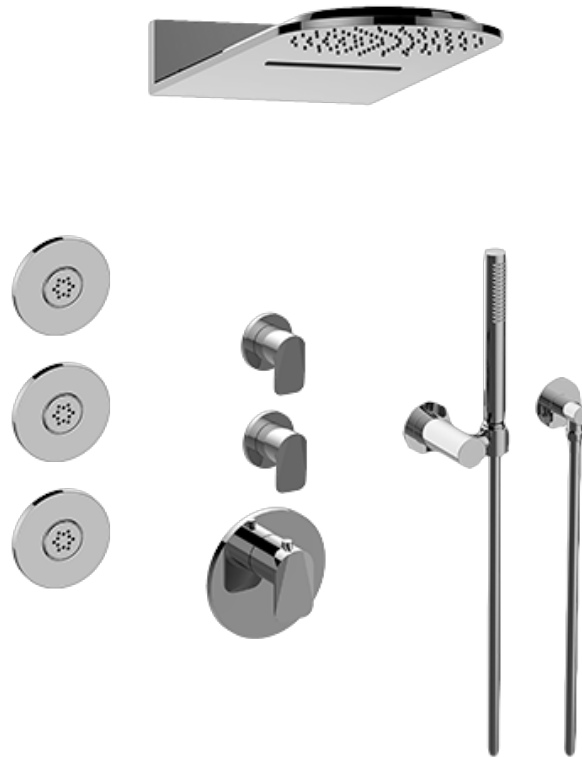

SHOWER
M-Series Full Thermostatic
Shower System
GL3.123SE-LM59E0

GRAFF®

Information

- 3/4" thermostatic valve and trim
- 3/4" 2-way diverter valve and trim (2 pieces)
- G-8225 dual-function, stainless steel showerhead, with rainfall and cascade settings, features 100 no-clog, easy-clean spray nozzles
- Flush-mounted swivel body sprays (3 pieces)
- Handshower set with wall bracket and 59" hose
- Optional extension kit
- Flow rates: rainfall \leq 1.8 max gpm, cascade \leq 1.8 max gpm, handshower \leq 1.5 max gpm, body sprays \leq 1.5 max gpm each
- ADA

SHOWER
M-Series Thermostatic Valve Trim
with Handle

GRAFF®

Information

- Single metal handle
- Decorative trim plate
- Use with G-8006 Thermostatic Rough Valve
- ADA

Finishes

Polished
Chrome

G-8037-LM59E-T

Sento Series

SHOWER
M-Series 2-Way Diverter Valve
Trim with Handle

GRAFF[®]

Information

- Single metal handle
- Decorative trim plate
- Use with G-8052 2-Way Diverter Volume Control Valve WITH Off Function and Pass-Through
- ADA

Finishes

Polished
Chrome

G-8495

Shower Components

Contemporary Flush-Mount Body Spray with Solid Brass Swivel Head

Product Features

- 12 no-clog, easy-clean silicone jets
- Metal ball-joint allows for 18° angle adjustment of body spray
- Brass wall escutcheon and flush-mounted trim
- 1/2" NPT female thread inlet
- Body spray flow rate ≤ 1.5 max gpm