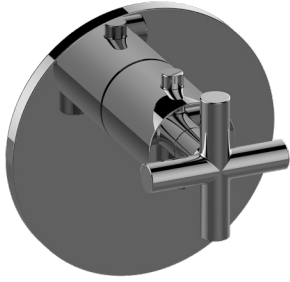

SHOWER
M-Series Full Thermostatic
Shower System with LED
GL3.124SE-C17E0

GRAFF®

Information

- 3/4" thermostatic valve and trim
- 3/4" 2-way diverter valve and trim (2 pieces)
- G-8201 dual-function, stainless steel showerhead, with rainfall and cascade settings, features 134 no-clog, easy-clean spray nozzles
- Single LED light with 6 color variations
- Flush-mounted swivel body sprays (3 pieces)
- Handshower set with wall bracket and 59" hose
- Optional extension kit
- Flow rates: rainfall ≤ 2.0 max gpm, cascade ≤ 2.0 max gpm, handshower ≤ 1.5 max gpm, body sprays ≤ 1.5 max gpm each

www.graff-faucets.com | phone: 800-954-4723

SHOWER
M.E. M-Series Thermostatic Valve
Trim with Handle
G-8037-C17E-T

GRAFF[®]

Information

- Single metal handle
- Decorative trim plate
- Use with G-8006 Thermostatic Rough Valve
- ADA

Finishes

Polished
Chrome

G-8037-C17E-T

Terra Collection

M-Series Thermostatic Valve Trim with Handle

GRAFF®

Product Features

- Single metal handle and decorative trim plate
- Use with G-8006 thermostatic rough valve

www.graff-designs.com | phone: 800-954-4723

SHOWER
Two-Way Diverter Volume Control
Valve WITH Off Function and Pass-
Through
G-8052

GRAFF®

Information

- 11.7 gpm @ 60 psi
- 3/4" universal inlets/outlets with female threads
- Operates one function at a time
- Stacking inlet and pass-through port feature
- Supplied with protective plastic cover
- CALGreen compliant depending on functions