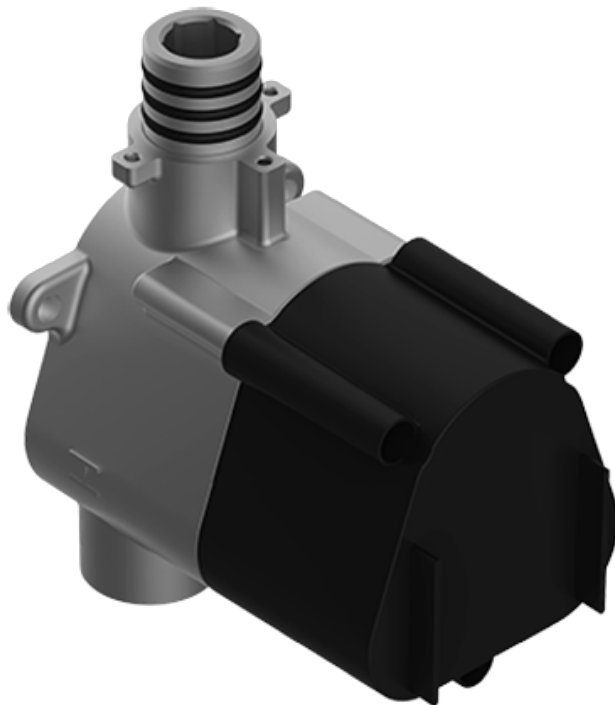

SHOWER
M-Series Full Thermostatic
Shower System with LED
GL3.124SE-C17E0

GRAFF®

Information

- 3/4" thermostatic valve and trim
- 3/4" 2-way diverter valve and trim (2 pieces)
- G-8201 dual-function, stainless steel showerhead, with rainfall and cascade settings, features 134 no-clog, easy-clean spray nozzles
- Single LED light with 6 color variations
- Flush-mounted swivel body sprays (3 pieces)
- Handshower set with wall bracket and 59" hose
- Optional extension kit
- Flow rates: rainfall ≤ 2.0 max gpm, cascade ≤ 2.0 max gpm, handshower ≤ 1.5 max gpm, body sprays ≤ 1.5 max gpm each

SHOWER
Thermostatic Rough Valve
G-8006

GRAFF[®]

Information

- 12.9 gpm @ 60 psi
- 3/4" universal inlets
- Built-in service stops
- Stacking outlet feature
- Complete serviceability from front of all units
- Supplied with protective plastic cover
- CalGreen compliant dependent on functions

Finishes

Polished
Chrome

G-8006

M-Series

3/4" Concealed Thermostatic Rough Valve

Product Features

- 12.9 gpm @ 60 psi
- 3/4" universal inlets
- Built-in service stops
- Stacking outlet feature
- Complete serviceability from front of all units
- Supplied with protective plastic cover
- CalGreen compliant dependent on functions

www.graff-faucets.com | phone: 800-954-4723

SHOWER
M.E. M-Series Thermostatic Valve
Trim with Handle
G-8037-C17E-T

GRAFF[®]

Information

- Single metal handle
- Decorative trim plate
- Use with G-8006 Thermostatic Rough Valve
- ADA