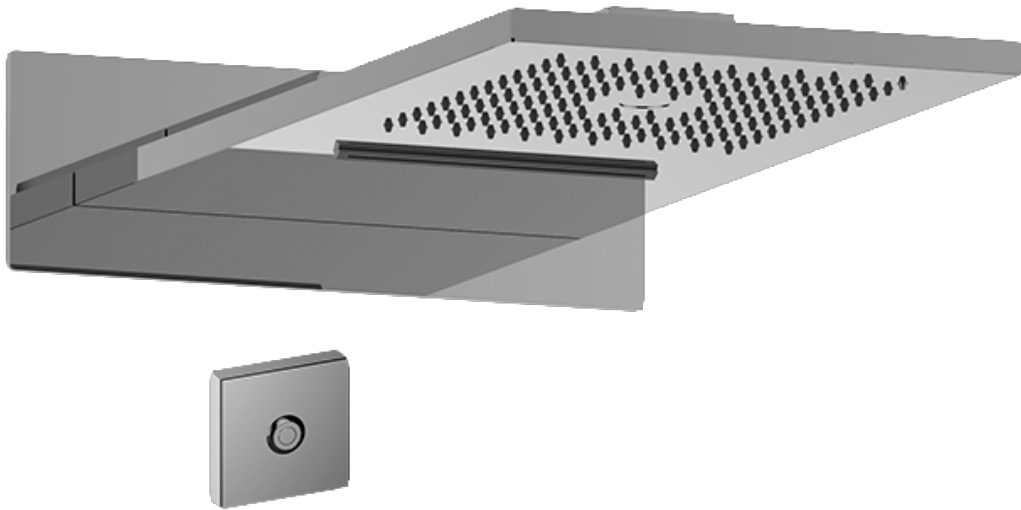

SHOWER
M-Series Full Thermostatic
Shower System with LED
GL3.124SE-C17E0

GRAFF®

Information

- 3/4" thermostatic valve and trim
- 3/4" 2-way diverter valve and trim (2 pieces)
- G-8201 dual-function, stainless steel showerhead, with rainfall and cascade settings, features 134 no-clog, easy-clean spray nozzles
- Single LED light with 6 color variations
- Flush-mounted swivel body sprays (3 pieces)
- Handshower set with wall bracket and 59" hose
- Optional extension kit
- Flow rates: rainfall ≤ 2.0 max gpm, cascade ≤ 2.0 max gpm, handshower ≤ 1.5 max gpm, body sprays ≤ 1.5 max gpm each

www.graff-faucets.com | phone: 800-954-4723

SHOWER
M.E. M-Series 2-Way Diverter
Valve Trim with Handle
G-8068-C17E1-T

GRAFF®

Information

- Single metal handle
- Decorative trim plate
- Use with G-8052 2-Way Diverter Volume Control Valve WITH Off Function and Pass-Through
- ADA

Finishes

Polished
Chrome

SHOWER
Dual-Function Water Feature with
LED
G-8201

GRAFF®

Information

- Stainless Steel
- Rainfall and Cascade functions
- Functions may be used separately or simultaneously
- Single LED light with 6 color variations
- Rainfall flow rate ≤ 2.0 max gpm
- Cascade flow rate ≤ 2.0 max gpm
- 134 no-clog, easy-clean rubber water nozzles
- Includes wall-mount button for LED control box
- CALGreen

Finishes

Polished
Chrome

G-8201

Aqua-Sense Collection

Dual-Function Water Feature with LED

GRAFF[®]
CUTTING EDGE DESIGN

Product Features

- Stainless steel
- Wall-mounted installation
- Rainfall and cascade functions
- Functions may be used separately or simultaneously
- Single LED light with 6 color variations
- Rainfall flow rate ≤ 1.8 max gpm
- Cascade flow rate ≤ 1.8 max gpm
- 134 no-clog, easy-clean rubber water nozzles
- Includes wall-mount button for LED control box