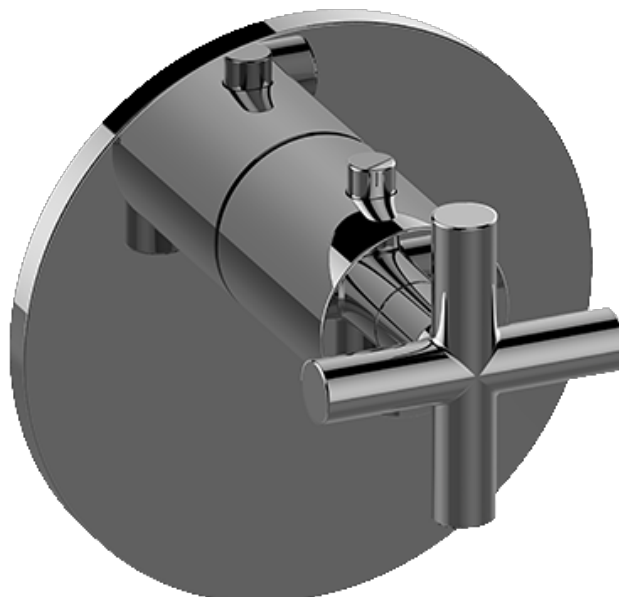

SHOWER
M-Series Full Thermostatic
Shower System with LED
GL3.124SE-C17E0

GRAFF®

Information

- 3/4" thermostatic valve and trim
- 3/4" 2-way diverter valve and trim (2 pieces)
- G-8201 dual-function, stainless steel showerhead, with rainfall and cascade settings, features 134 no-clog, easy-clean spray nozzles
- Single LED light with 6 color variations
- Flush-mounted swivel body sprays (3 pieces)
- Handshower set with wall bracket and 59" hose
- Optional extension kit
- Flow rates: rainfall ≤ 2.0 max gpm, cascade ≤ 2.0 max gpm, handshower ≤ 1.5 max gpm, body sprays ≤ 1.5 max gpm each

Finishes

Polished
Chrome

G-8006

M-Series

3/4" Concealed Thermostatic Rough Valve

Product Features

- 12.9 gpm @ 60 psi
- 3/4" universal inlets
- Built-in service stops
- Stacking outlet feature
- Complete serviceability from front of all units
- Supplied with protective plastic cover
- CalGreen compliant dependent on functions

www.graff-faucets.com | phone: 800-954-4723

SHOWER
M.E. M-Series Thermostatic Valve
Trim with Handle
G-8037-C17E-T

GRAFF[®]

Information

- Single metal handle
- Decorative trim plate
- Use with G-8006 Thermostatic Rough Valve
- ADA

Finishes

Polished
Chrome

G-8037-C17E-T

Terra Collection

M-Series Thermostatic Valve Trim with Handle

GRAFF®

Product Features

- Single metal handle and decorative trim plate
- Use with G-8006 thermostatic rough valve