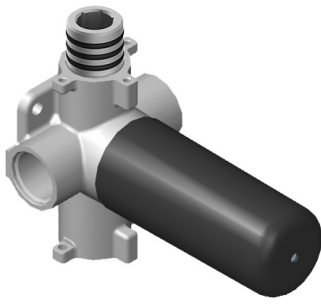

SHOWER
M-Series Full Thermostatic
Shower System with LED
GL3.124SE-C17E0

GRAFF®

Information

- 3/4" thermostatic valve and trim
- 3/4" 2-way diverter valve and trim (2 pieces)
- G-8201 dual-function, stainless steel showerhead, with rainfall and cascade settings, features 134 no-clog, easy-clean spray nozzles
- Single LED light with 6 color variations
- Flush-mounted swivel body sprays (3 pieces)
- Handshower set with wall bracket and 59" hose
- Optional extension kit
- Flow rates: rainfall ≤ 2.0 max gpm, cascade ≤ 2.0 max gpm, handshower ≤ 1.5 max gpm, body sprays ≤ 1.5 max gpm each

Finishes

Polished
Chrome

G-8037-C17E-T

Terra Collection

M-Series Thermostatic Valve Trim with Handle

GRAFF®

Product Features

- Single metal handle and decorative trim plate
- Use with G-8006 thermostatic rough valve

www.graff-designs.com | phone: 800-954-4723

SHOWER
Two-Way Diverter Volume Control
Valve WITH Off Function and Pass-
Through
G-8052

GRAFF®

Information

- 11.7 gpm @ 60 psi
- 3/4" universal inlets/outlets with female threads
- Operates one function at a time
- Stacking inlet and pass-through port feature
- Supplied with protective plastic cover
- CALGreen compliant depending on functions

Finishes

Polished
Chrome

G-8052 M-Series
 2-Way Diverter Volume Control Valve
 WITH Off Function and Pass-Through

Product Features

- 12.1 gpm @ 60 psi
- 3/4" universal inlets/outlets with female threads
- Stacking inlet and pass-through port feature
- Supplied with protective plastic cover
- CalGreen compliant dependent on functions