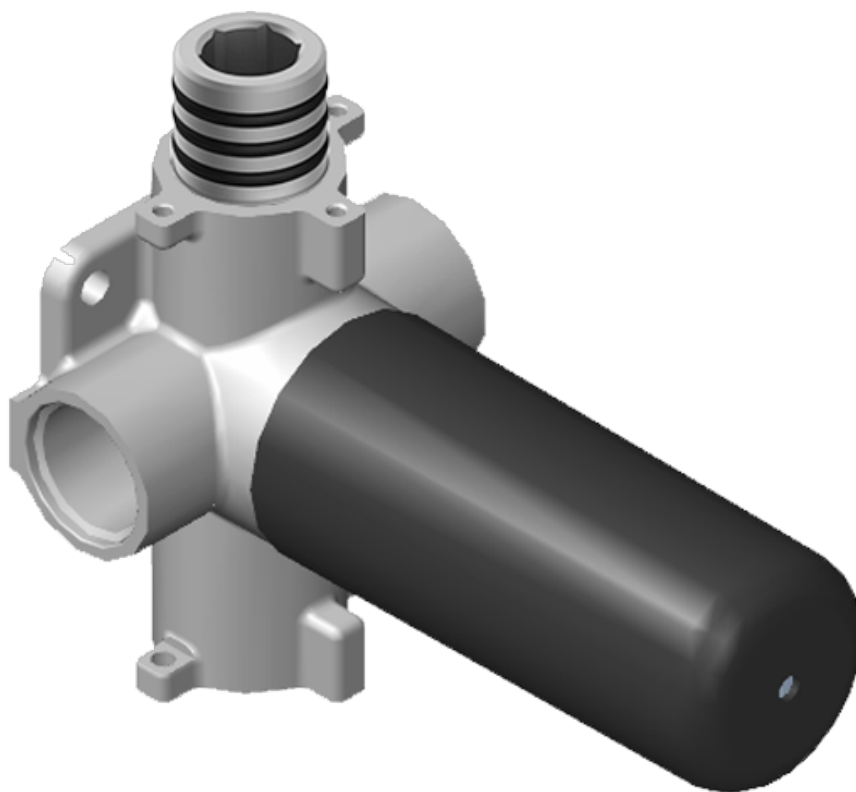

SHOWER
M-Series Full Thermostatic
Shower System with LED
GL3.124SE-C17E0

GRAFF®

Information

- 3/4" thermostatic valve and trim
- 3/4" 2-way diverter valve and trim (2 pieces)
- G-8201 dual-function, stainless steel showerhead, with rainfall and cascade settings, features 134 no-clog, easy-clean spray nozzles
- Single LED light with 6 color variations
- Flush-mounted swivel body sprays (3 pieces)
- Handshower set with wall bracket and 59" hose
- Optional extension kit
- Flow rates: rainfall ≤ 2.0 max gpm, cascade ≤ 2.0 max gpm, handshower ≤ 1.5 max gpm, body sprays ≤ 1.5 max gpm each

Finishes

Polished
Chrome

G-8037-C17E-T

Terra Collection

M-Series Thermostatic Valve Trim with Handle

GRAFF®

Product Features

- Single metal handle and decorative trim plate
- Use with G-8006 thermostatic rough valve

www.graff-designs.com | phone: 800-954-4723

SHOWER
Two-Way Diverter Volume Control
Valve WITH Off Function and Pass-
Through
G-8052

GRAFF®

Information

- 11.7 gpm @ 60 psi
- 3/4" universal inlets/outlets with female threads
- Operates one function at a time
- Stacking inlet and pass-through port feature
- Supplied with protective plastic cover
- CALGreen compliant depending on functions

Finishes

Polished
Chrome

G-8052 M-Series
 2-Way Diverter Volume Control Valve
 WITH Off Function and Pass-Through

Product Features

- 12.1 gpm @ 60 psi
- 3/4" universal inlets/outlets with female threads
- Stacking inlet and pass-through port feature
- Supplied with protective plastic cover
- CalGreen compliant dependent on functions