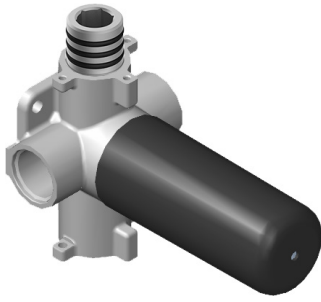

SHOWER
M-Series Full Thermostatic
Shower System with LED
GL3.124SE-C19E0

GRAFF®

Information

- 3/4" thermostatic valve and trim
- 3/4" 2-way diverter valve and trim (2 pieces)
- G-8201 dual-function, stainless steel showerhead, with rainfall and cascade settings, features 134 no-clog, easy-clean spray nozzles
- Single LED light with 6 color variations
- Flush-mounted swivel body sprays (3 pieces)
- Handshower set with wall bracket and 59" hose
- Optional extension kit
- Flow rates: rainfall ≤ 2.0 max gpm, cascade ≤ 2.0 max gpm, handshower ≤ 1.5 max gpm, body sprays ≤ 1.5 max gpm each

Finishes

Polished
Chrome

G-8006

M-Series

3/4" Concealed Thermostatic Rough Valve

Product Features

- 12.9 gpm @ 60 psi
- 3/4" universal inlets
- Built-in service stops
- Stacking outlet feature
- Complete serviceability from front of all units
- Supplied with protective plastic cover
- CalGreen compliant dependent on functions

www.graff-faucets.com | phone: 800-954-4723

SHOWER
Two-Way Diverter Volume Control
Valve WITH Off Function and Pass-
Through
G-8052

GRAFF®

Information

- 11.7 gpm @ 60 psi
- 3/4" universal inlets/outlets with female threads
- Operates one function at a time
- Stacking inlet and pass-through port feature
- Supplied with protective plastic cover
- CALGreen compliant depending on functions

Finishes

Polished
Chrome

G-8052 M-Series
 2-Way Diverter Volume Control Valve
 WITH Off Function and Pass-Through

Product Features

- 12.1 gpm @ 60 psi
- 3/4" universal inlets/outlets with female threads
- Stacking inlet and pass-through port feature
- Supplied with protective plastic cover
- CalGreen compliant dependent on functions