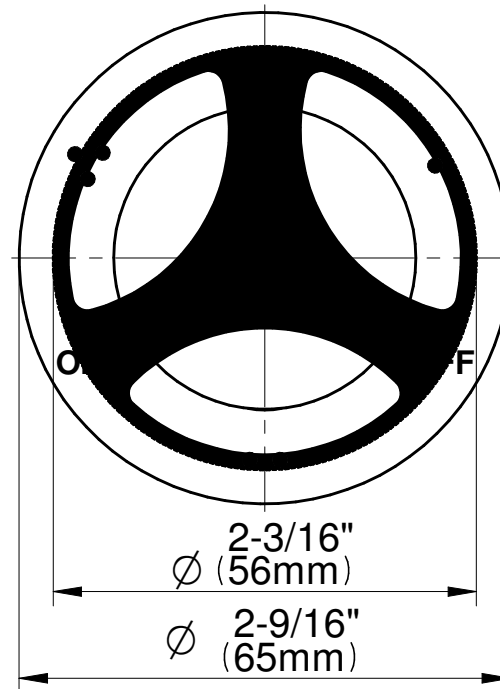

SHOWER
M-Series Full Thermostatic
Shower System with LED
GL3.124SE-C19E0

GRAFF®

Information

- 3/4" thermostatic valve and trim
- 3/4" 2-way diverter valve and trim (2 pieces)
- G-8201 dual-function, stainless steel showerhead, with rainfall and cascade settings, features 134 no-clog, easy-clean spray nozzles
- Single LED light with 6 color variations
- Flush-mounted swivel body sprays (3 pieces)
- Handshower set with wall bracket and 59" hose
- Optional extension kit
- Flow rates: rainfall ≤ 2.0 max gpm, cascade ≤ 2.0 max gpm, handshower ≤ 1.5 max gpm, body sprays ≤ 1.5 max gpm each

www.graff-faucets.com | phone: 800-954-4723

SHOWER
Harley M-Series 3-Way Diverter
Valve Trim with Handle
G-8069-C19E1-T

GRAFF®

Information

- Single metal handle
- Decorative trim plate
- Use with G-8076 Stop/Volume Control Rough Valve with Pass-Through or G-8077 Stop/Volume Control Rough Valve

Finishes

Polished
Chrome

G-8069-C19E1

HARLEY Series

SHOWER
Dual-Function Water Feature with
LED
G-8201

GRAFF®

Information

- Stainless Steel
- Rainfall and Cascade functions
- Functions may be used separately or simultaneously
- Single LED light with 6 color variations
- Rainfall flow rate ≤ 2.0 max gpm
- Cascade flow rate ≤ 2.0 max gpm
- 134 no-clog, easy-clean rubber water nozzles
- Includes wall-mount button for LED control box
- CALGreen