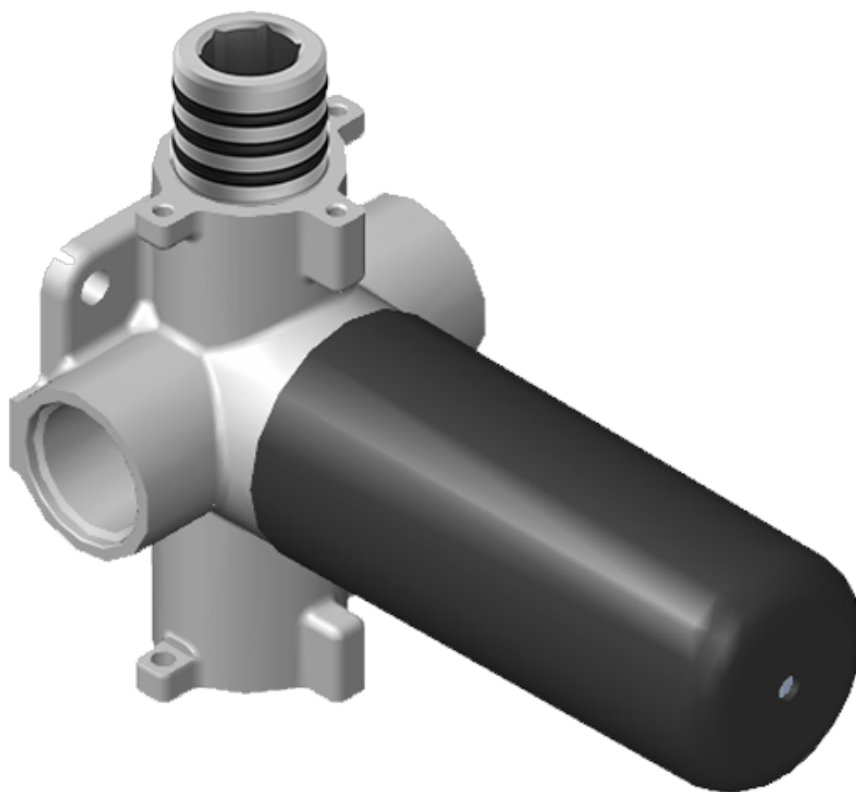

SHOWER
M-Series Full Thermostatic
Shower System with LED
GL3.124SE-C19E0

GRAFF®

Information

- 3/4" thermostatic valve and trim
- 3/4" 2-way diverter valve and trim (2 pieces)
- G-8201 dual-function, stainless steel showerhead, with rainfall and cascade settings, features 134 no-clog, easy-clean spray nozzles
- Single LED light with 6 color variations
- Flush-mounted swivel body sprays (3 pieces)
- Handshower set with wall bracket and 59" hose
- Optional extension kit
- Flow rates: rainfall ≤ 2.0 max gpm, cascade ≤ 2.0 max gpm, handshower ≤ 1.5 max gpm, body sprays ≤ 1.5 max gpm each

Finishes

Polished
Chrome

G-8006

M-Series

3/4" Concealed Thermostatic Rough Valve

Product Features

- 12.9 gpm @ 60 psi
- 3/4" universal inlets
- Built-in service stops
- Stacking outlet feature
- Complete serviceability from front of all units
- Supplied with protective plastic cover
- CalGreen compliant dependent on functions

www.graff-faucets.com | phone: 800-954-4723

SHOWER
Two-Way Diverter Volume Control
Valve WITH Off Function and Pass-
Through
G-8052

GRAFF®

Information

- 11.7 gpm @ 60 psi
- 3/4" universal inlets/outlets with female threads
- Operates one function at a time
- Stacking inlet and pass-through port feature
- Supplied with protective plastic cover
- CALGreen compliant depending on functions

Finishes

Polished
Chrome

G-8052 M-Series
 2-Way Diverter Volume Control Valve
 WITH Off Function and Pass-Through

Product Features

- 12.1 gpm @ 60 psi
- 3/4" universal inlets/outlets with female threads
- Stacking inlet and pass-through port feature
- Supplied with protective plastic cover
- CalGreen compliant dependent on functions