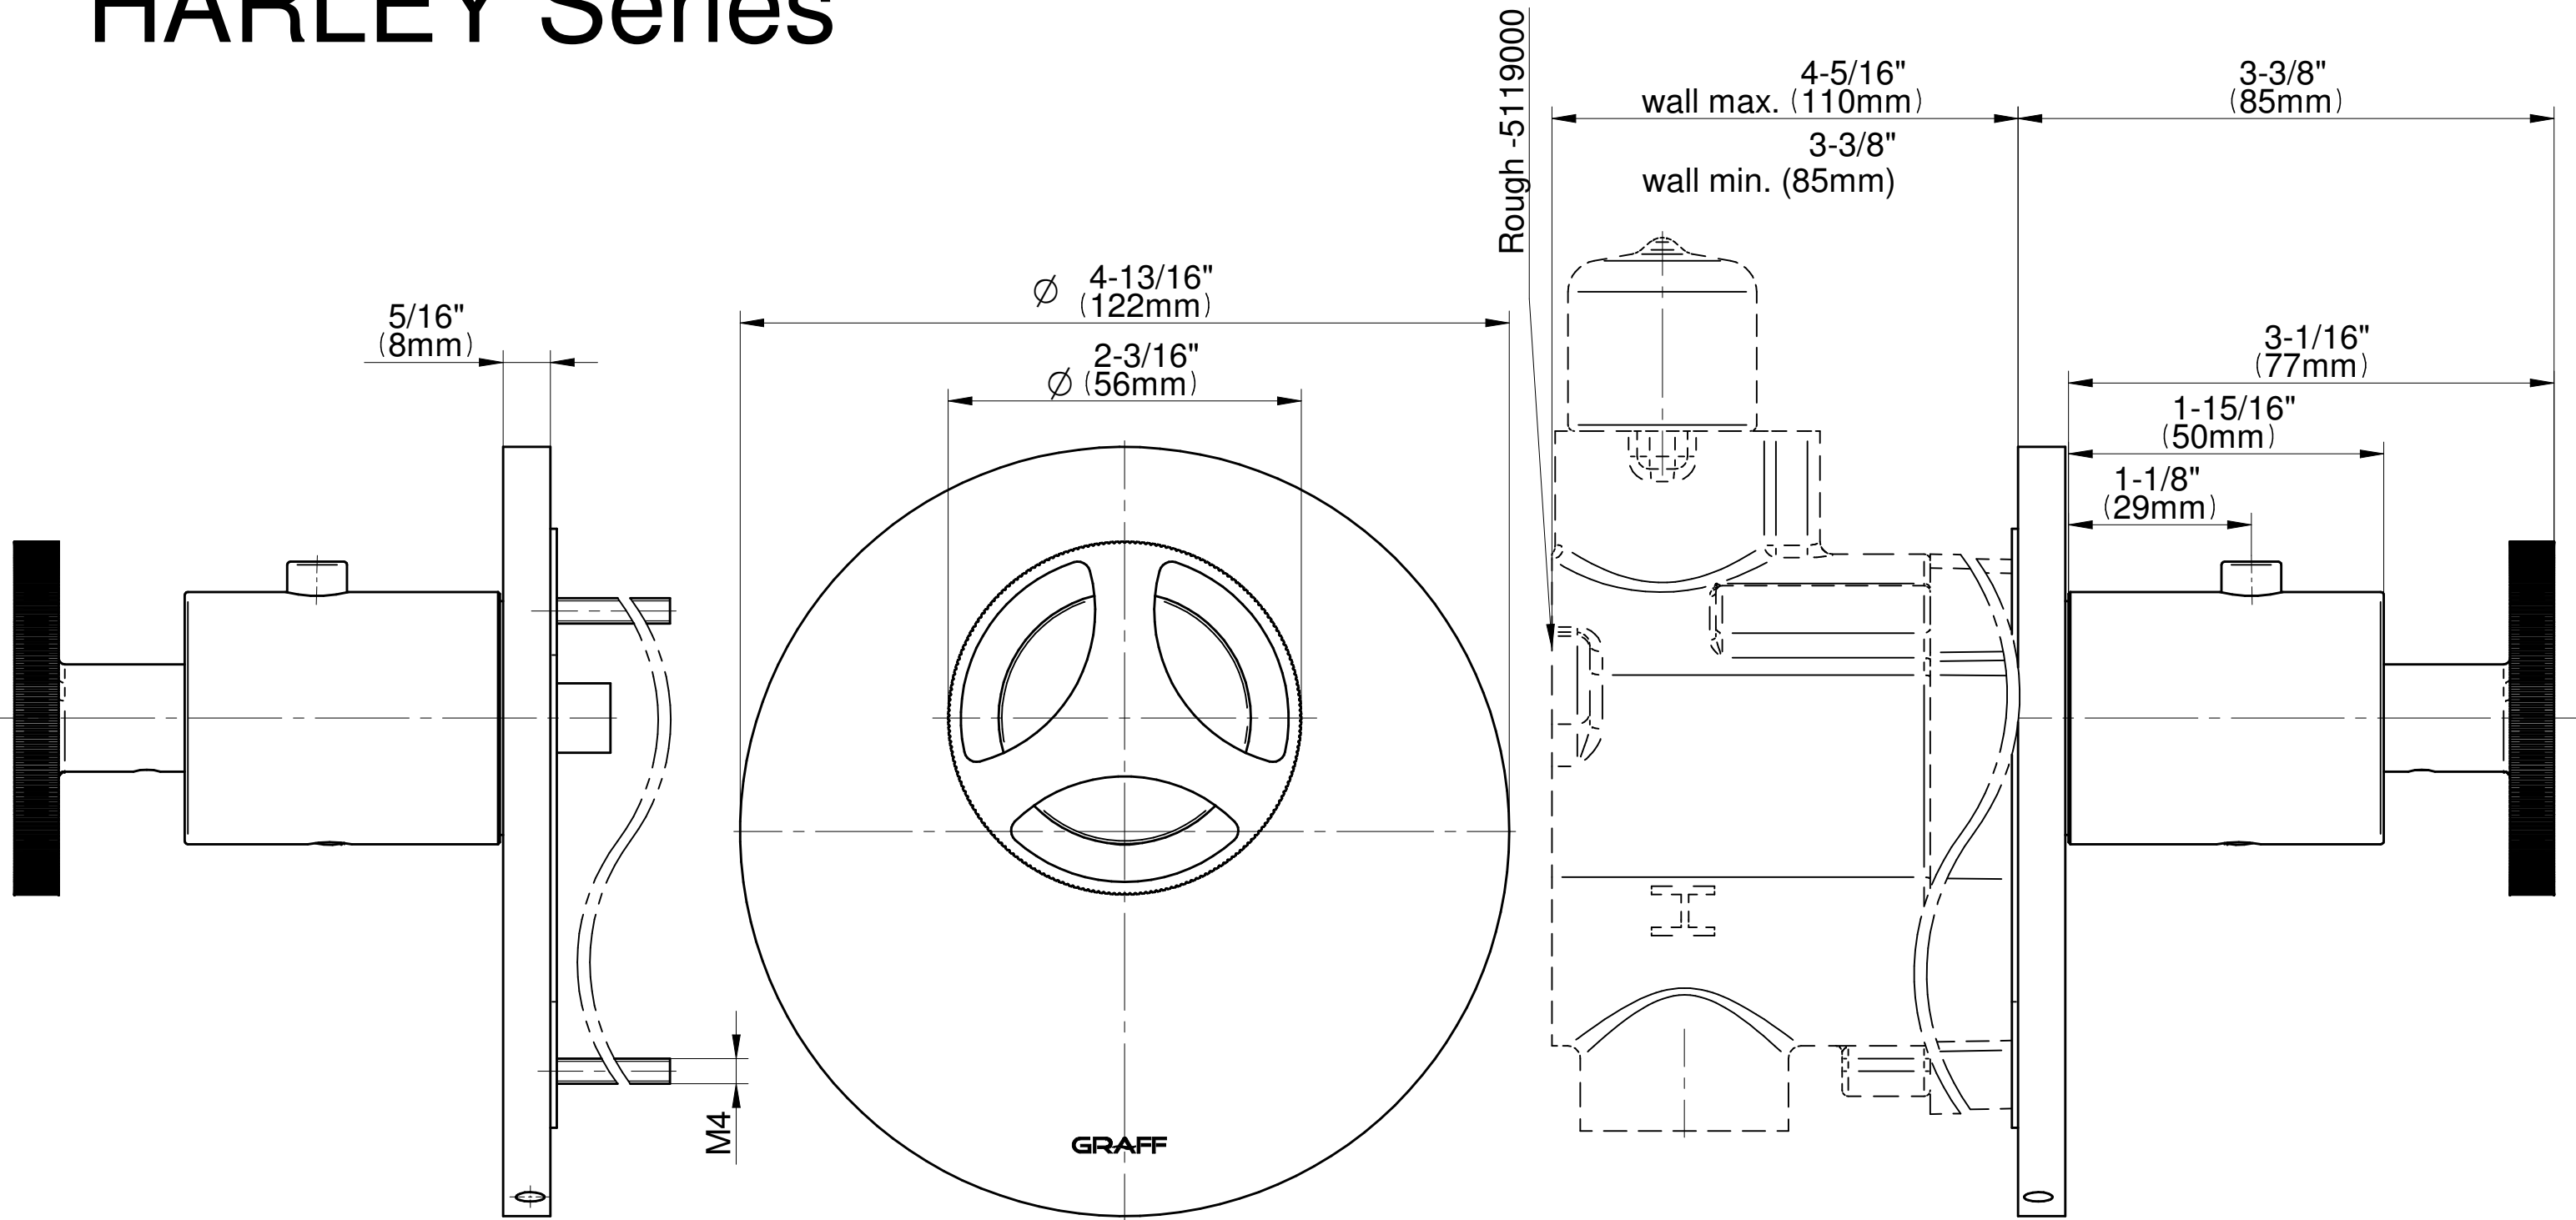

SHOWER
M-Series Full Thermostatic
Shower System with LED
GL3.124SE-C19E0

GRAFF®

Information

- 3/4" thermostatic valve and trim
- 3/4" 2-way diverter valve and trim (2 pieces)
- G-8201 dual-function, stainless steel showerhead, with rainfall and cascade settings, features 134 no-clog, easy-clean spray nozzles
- Single LED light with 6 color variations
- Flush-mounted swivel body sprays (3 pieces)
- Handshower set with wall bracket and 59" hose
- Optional extension kit
- Flow rates: rainfall ≤ 2.0 max gpm, cascade ≤ 2.0 max gpm, handshower ≤ 1.5 max gpm, body sprays ≤ 1.5 max gpm each

SHOWER
Harley M-Series Thermostatic
Valve Trim with Handle

GRAFF®

Information

- Single metal handle
- Decorative trim plate
- Use with G-8006 Thermostatic Rough Valve

Finishes

Polished
Chrome

G-8037-C19E

HARLEY Series