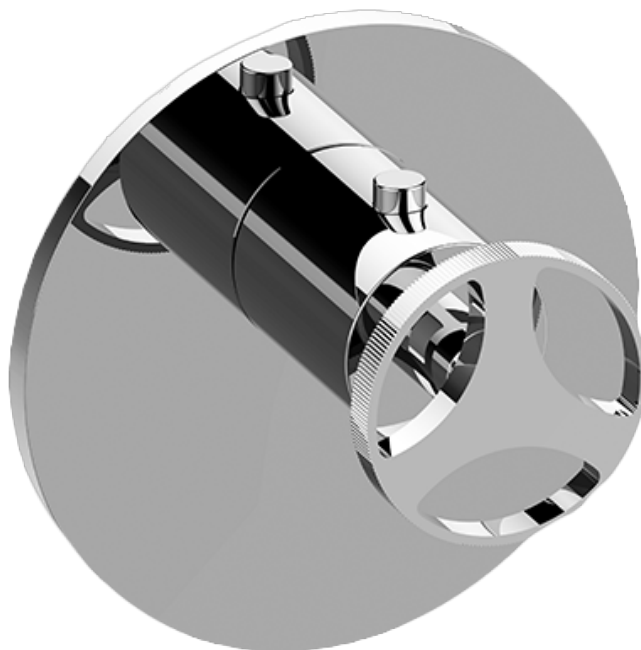

SHOWER
M-Series Full Thermostatic
Shower System with LED
GL3.124SE-C19E0

GRAFF®

Information

- 3/4" thermostatic valve and trim
- 3/4" 2-way diverter valve and trim (2 pieces)
- G-8201 dual-function, stainless steel showerhead, with rainfall and cascade settings, features 134 no-clog, easy-clean spray nozzles
- Single LED light with 6 color variations
- Flush-mounted swivel body sprays (3 pieces)
- Handshower set with wall bracket and 59" hose
- Optional extension kit
- Flow rates: rainfall ≤ 2.0 max gpm, cascade ≤ 2.0 max gpm, handshower ≤ 1.5 max gpm, body sprays ≤ 1.5 max gpm each

SHOWER
Harley M-Series Thermostatic
Valve Trim with Handle

GRAFF®

Information

- Single metal handle
- Decorative trim plate
- Use with G-8006 Thermostatic Rough Valve

Finishes

Polished
Chrome

G-8037-C19E

HARLEY Series

SHOWER
Thermostatic Rough Valve
G-8006

GRAFF®

Information

- 12.9 gpm @ 60 psi
- 3/4" universal inlets
- Built-in service stops
- Stacking outlet feature
- Complete serviceability from front of all units
- Supplied with protective plastic cover
- CalGreen compliant dependent on functions

Finishes

Polished
Chrome

G-8006

M-Series

3/4" Concealed Thermostatic Rough Valve

Product Features

- 12.9 gpm @ 60 psi
- 3/4" universal inlets
- Built-in service stops
- Stacking outlet feature
- Complete serviceability from front of all units
- Supplied with protective plastic cover
- CalGreen compliant dependent on functions