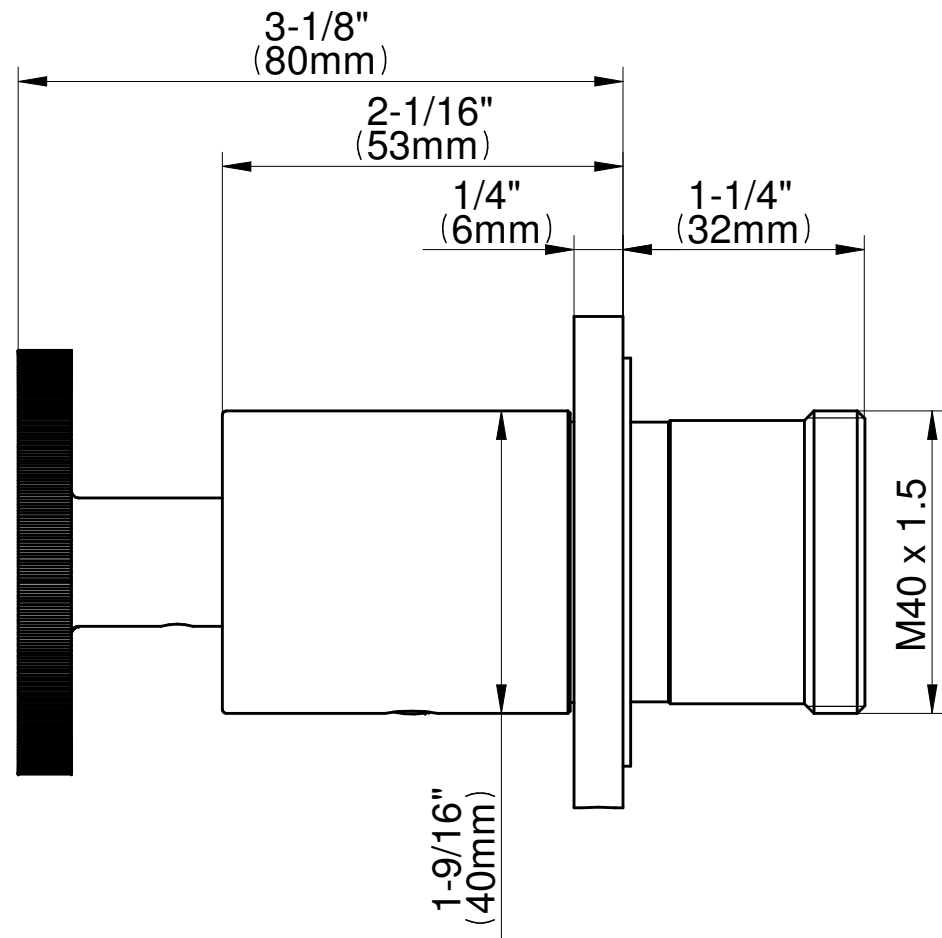

SHOWER
M-Series Full Thermostatic
Shower System with LED
GL3.124SE-C19E0

GRAFF®

Information

- 3/4" thermostatic valve and trim
- 3/4" 2-way diverter valve and trim (2 pieces)
- G-8201 dual-function, stainless steel showerhead, with rainfall and cascade settings, features 134 no-clog, easy-clean spray nozzles
- Single LED light with 6 color variations
- Flush-mounted swivel body sprays (3 pieces)
- Handshower set with wall bracket and 59" hose
- Optional extension kit
- Flow rates: rainfall ≤ 2.0 max gpm, cascade ≤ 2.0 max gpm, handshower ≤ 1.5 max gpm, body sprays ≤ 1.5 max gpm each

Finishes

Polished
Chrome

G-8069-C19E1

HARLEY Series

SHOWER
Dual-Function Water Feature with
LED
G-8201

GRAFF®

Information

- Stainless Steel
- Rainfall and Cascade functions
- Functions may be used separately or simultaneously
- Single LED light with 6 color variations
- Rainfall flow rate ≤ 2.0 max gpm
- Cascade flow rate ≤ 2.0 max gpm
- 134 no-clog, easy-clean rubber water nozzles
- Includes wall-mount button for LED control box
- CALGreen