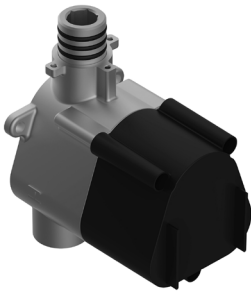

SHOWER
M-Series Full Thermostatic
Shower System with LED
GL3.124SE-C19E0

GRAFF®

Information

- 3/4" thermostatic valve and trim
- 3/4" 2-way diverter valve and trim (2 pieces)
- G-8201 dual-function, stainless steel showerhead, with rainfall and cascade settings, features 134 no-clog, easy-clean spray nozzles
- Single LED light with 6 color variations
- Flush-mounted swivel body sprays (3 pieces)
- Handshower set with wall bracket and 59" hose
- Optional extension kit
- Flow rates: rainfall ≤ 2.0 max gpm, cascade ≤ 2.0 max gpm, handshower ≤ 1.5 max gpm, body sprays ≤ 1.5 max gpm each

SHOWER
Thermostatic Rough Valve
G-8006

GRAFF®

Information

- 12.9 gpm @ 60 psi
- 3/4" universal inlets
- Built-in service stops
- Stacking outlet feature
- Complete serviceability from front of all units
- Supplied with protective plastic cover
- CalGreen compliant dependent on functions

Finishes

Polished
Chrome

G-8006

M-Series

3/4" Concealed Thermostatic Rough Valve

Product Features

- 12.9 gpm @ 60 psi
- 3/4" universal inlets
- Built-in service stops
- Stacking outlet feature
- Complete serviceability from front of all units
- Supplied with protective plastic cover
- CalGreen compliant dependent on functions

www.graff-faucets.com | phone: 800-954-4723

SHOWER
Two-Way Diverter Volume Control
Valve WITH Off Function and Pass-
Through
G-8052

GRAFF®

Information

- 11.7 gpm @ 60 psi
- 3/4" universal inlets/outlets with female threads
- Operates one function at a time
- Stacking inlet and pass-through port feature
- Supplied with protective plastic cover
- CALGreen compliant depending on functions