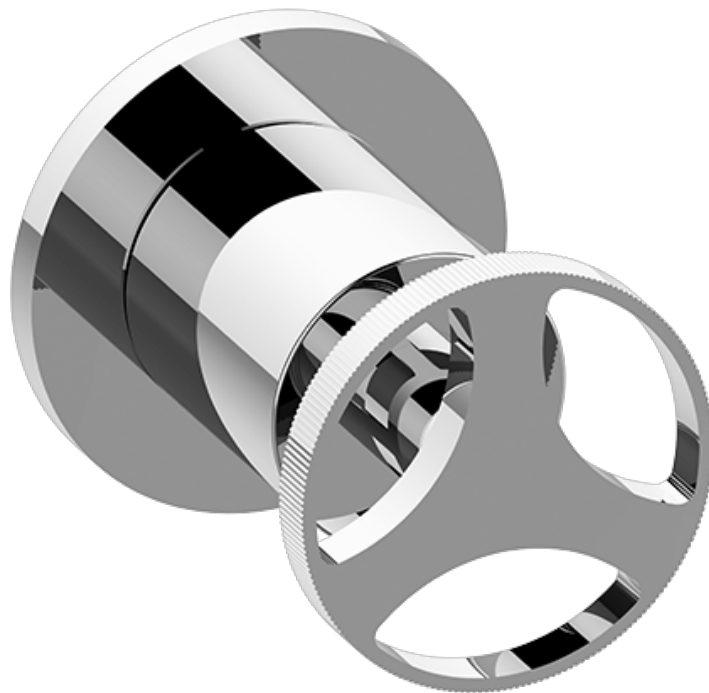

SHOWER
M-Series Full Thermostatic
Shower System with LED
GL3.124SE-C19E0

GRAFF®

Information

- 3/4" thermostatic valve and trim
- 3/4" 2-way diverter valve and trim (2 pieces)
- G-8201 dual-function, stainless steel showerhead, with rainfall and cascade settings, features 134 no-clog, easy-clean spray nozzles
- Single LED light with 6 color variations
- Flush-mounted swivel body sprays (3 pieces)
- Handshower set with wall bracket and 59" hose
- Optional extension kit
- Flow rates: rainfall ≤ 2.0 max gpm, cascade ≤ 2.0 max gpm, handshower ≤ 1.5 max gpm, body sprays ≤ 1.5 max gpm each

Finishes

Polished
Chrome

G-8052 M-Series
 2-Way Diverter Volume Control Valve
 WITH Off Function and Pass-Through

Product Features

- 12.1 gpm @ 60 psi
- 3/4" universal inlets/outlets with female threads
- Stacking inlet and pass-through port feature
- Supplied with protective plastic cover
- CalGreen compliant dependent on functions

www.graff-faucets.com | phone: 800-954-4723

SHOWER
Harley M-Series 3-Way Diverter
Valve Trim with Handle
G-8069-C19E1-T

GRAFF®

Information

- Single metal handle
- Decorative trim plate
- Use with G-8076 Stop/Volume Control Rough Valve with Pass-Through or G-8077 Stop/Volume Control Rough Valve

Finishes

Polished
Chrome

G-8069-C19E1

HARLEY Series

SHOWER
Dual-Function Water Feature with
LED
G-8201

GRAFF®

Information

- Stainless Steel
- Rainfall and Cascade functions
- Functions may be used separately or simultaneously
- Single LED light with 6 color variations
- Rainfall flow rate ≤ 2.0 max gpm
- Cascade flow rate ≤ 2.0 max gpm
- 134 no-clog, easy-clean rubber water nozzles
- Includes wall-mount button for LED control box
- CALGreen