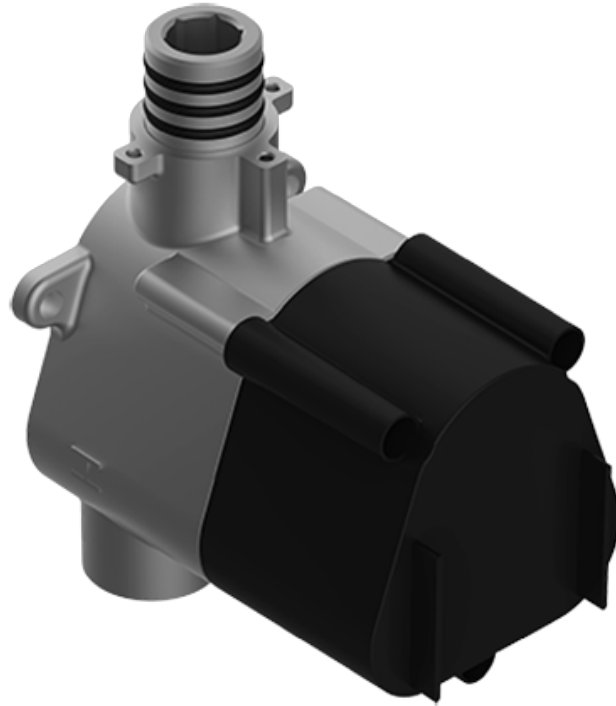

SHOWER
M-Series Full Thermostatic
Shower System with LED
GL3.124SE-C19E0

GRAFF®

Information

- 3/4" thermostatic valve and trim
- 3/4" 2-way diverter valve and trim (2 pieces)
- G-8201 dual-function, stainless steel showerhead, with rainfall and cascade settings, features 134 no-clog, easy-clean spray nozzles
- Single LED light with 6 color variations
- Flush-mounted swivel body sprays (3 pieces)
- Handshower set with wall bracket and 59" hose
- Optional extension kit
- Flow rates: rainfall ≤ 2.0 max gpm, cascade ≤ 2.0 max gpm, handshower ≤ 1.5 max gpm, body sprays ≤ 1.5 max gpm each

SHOWER
Harley M-Series Thermostatic
Valve Trim with Handle

GRAFF®

Information

- Single metal handle
- Decorative trim plate
- Use with G-8006 Thermostatic Rough Valve

Finishes

Polished
Chrome

G-8037-C19E

HARLEY Series

SHOWER
Thermostatic Rough Valve
G-8006

GRAFF®

Information

- 12.9 gpm @ 60 psi
- 3/4" universal inlets
- Built-in service stops
- Stacking outlet feature
- Complete serviceability from front of all units
- Supplied with protective plastic cover
- CalGreen compliant dependent on functions

Finishes

Polished
Chrome

G-8006

M-Series

3/4" Concealed Thermostatic Rough Valve

Product Features

- 12.9 gpm @ 60 psi
- 3/4" universal inlets
- Built-in service stops
- Stacking outlet feature
- Complete serviceability from front of all units
- Supplied with protective plastic cover
- CalGreen compliant dependent on functions