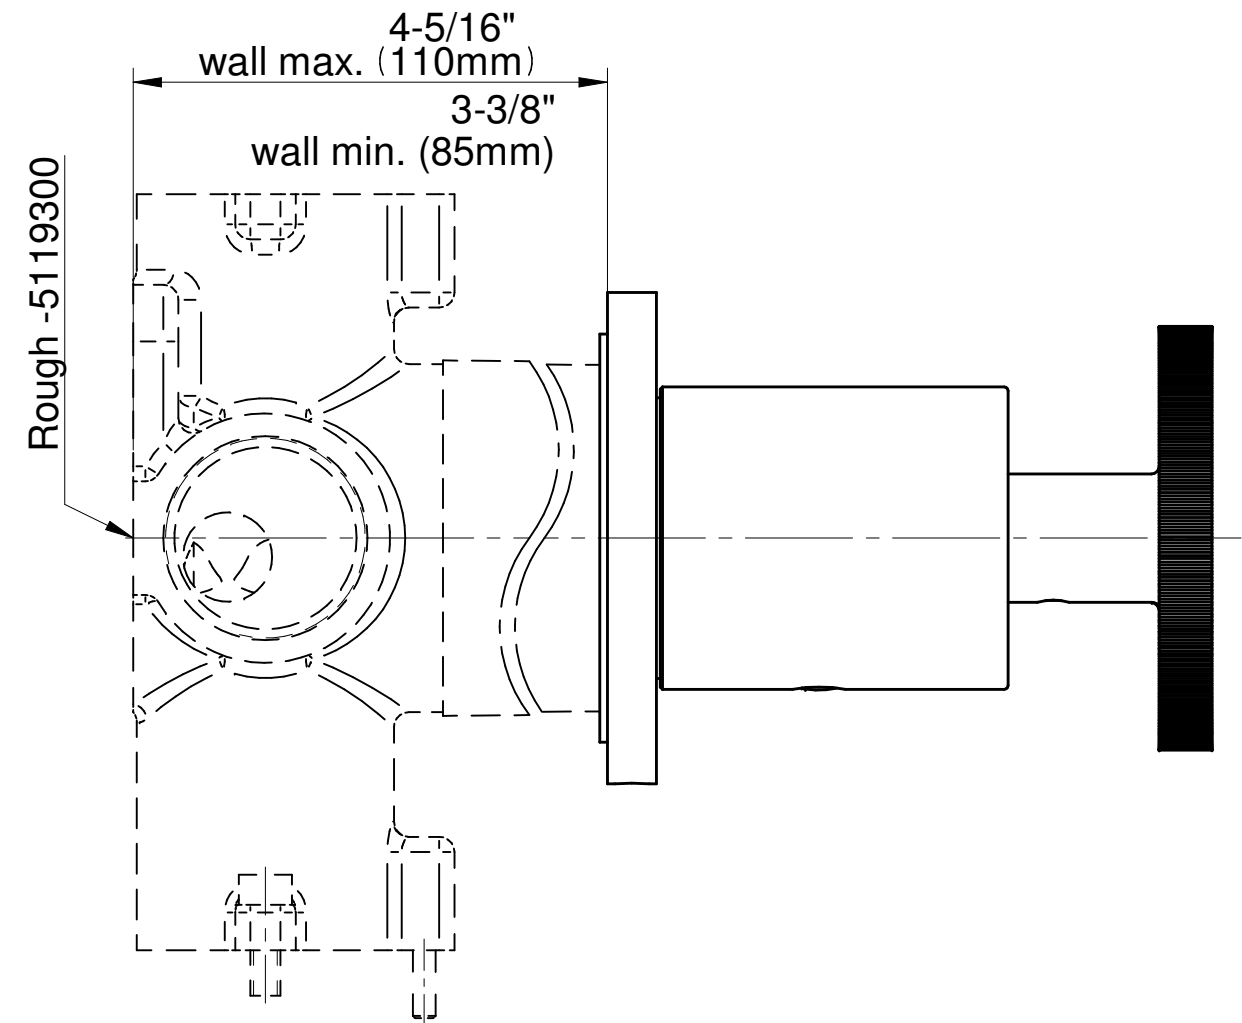

SHOWER
M-Series Full Thermostatic
Shower System with LED
GL3.124SE-C19E0

GRAFF®

Information

- 3/4" thermostatic valve and trim
- 3/4" 2-way diverter valve and trim (2 pieces)
- G-8201 dual-function, stainless steel showerhead, with rainfall and cascade settings, features 134 no-clog, easy-clean spray nozzles
- Single LED light with 6 color variations
- Flush-mounted swivel body sprays (3 pieces)
- Handshower set with wall bracket and 59" hose
- Optional extension kit
- Flow rates: rainfall ≤ 2.0 max gpm, cascade ≤ 2.0 max gpm, handshower ≤ 1.5 max gpm, body sprays ≤ 1.5 max gpm each

www.graff-faucets.com | phone: 800-954-4723

SHOWER
Harley M-Series 3-Way Diverter
Valve Trim with Handle
G-8069-C19E1-T

GRAFF®

Information

- Single metal handle
- Decorative trim plate
- Use with G-8076 Stop/Volume Control Rough Valve with Pass-Through or G-8077 Stop/Volume Control Rough Valve

Finishes

Polished
Chrome

G-8069-C19E1

HARLEY Series

SHOWER
Dual-Function Water Feature with
LED
G-8201

GRAFF®

Information

- Stainless Steel
- Rainfall and Cascade functions
- Functions may be used separately or simultaneously
- Single LED light with 6 color variations
- Rainfall flow rate ≤ 2.0 max gpm
- Cascade flow rate ≤ 2.0 max gpm
- 134 no-clog, easy-clean rubber water nozzles
- Includes wall-mount button for LED control box
- CALGreen