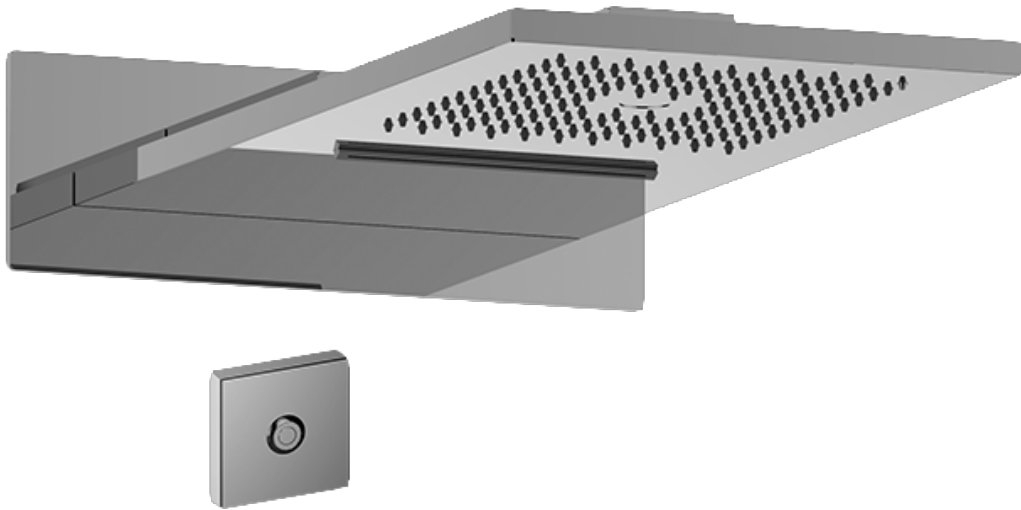

SHOWER
M-Series Full Thermostatic
Shower System with LED
GL3.124SE-C19E0

GRAFF®

Information

- 3/4" thermostatic valve and trim
- 3/4" 2-way diverter valve and trim (2 pieces)
- G-8201 dual-function, stainless steel showerhead, with rainfall and cascade settings, features 134 no-clog, easy-clean spray nozzles
- Single LED light with 6 color variations
- Flush-mounted swivel body sprays (3 pieces)
- Handshower set with wall bracket and 59" hose
- Optional extension kit
- Flow rates: rainfall ≤ 2.0 max gpm, cascade ≤ 2.0 max gpm, handshower ≤ 1.5 max gpm, body sprays ≤ 1.5 max gpm each

Finishes

Polished
Chrome

G-8069-C19E1

HARLEY Series

SHOWER
Dual-Function Water Feature with
LED
G-8201

GRAFF®

Information

- Stainless Steel
- Rainfall and Cascade functions
- Functions may be used separately or simultaneously
- Single LED light with 6 color variations
- Rainfall flow rate ≤ 2.0 max gpm
- Cascade flow rate ≤ 2.0 max gpm
- 134 no-clog, easy-clean rubber water nozzles
- Includes wall-mount button for LED control box
- CALGreen

Finishes

Polished
Chrome

G-8201

Aqua-Sense Collection

Dual-Function Water Feature with LED

GRAFF[®]
CUTTING EDGE DESIGN

Product Features

- Stainless steel
- Wall-mounted installation
- Rainfall and cascade functions
- Functions may be used separately or simultaneously
- Single LED light with 6 color variations
- Rainfall flow rate ≤ 1.8 max gpm
- Cascade flow rate ≤ 1.8 max gpm
- 134 no-clog, easy-clean rubber water nozzles
- Includes wall-mount button for LED control box