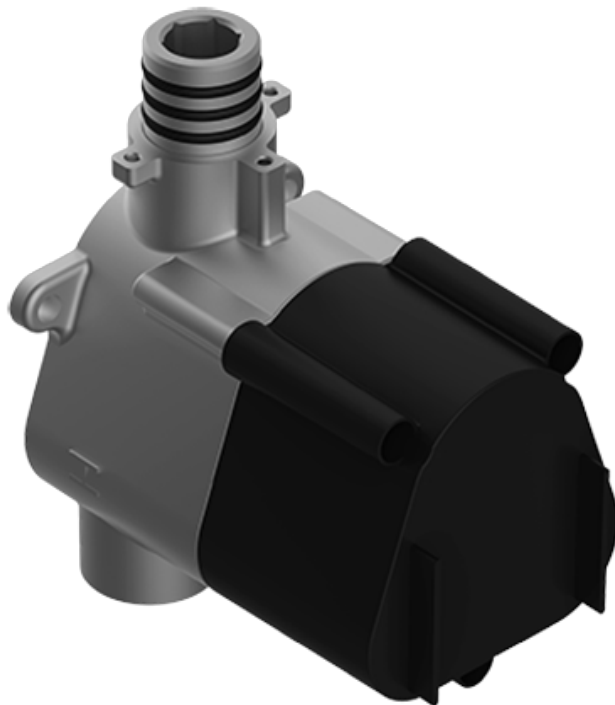

SHOWER  
M-Series Full Thermostatic  
Shower System with LED  
**GL3.124SE-LM46E0**

---

**GRAFF®**

## Information

- 3/4" thermostatic valve and trim
- 3/4" 2-way diverter valve and trim (2 pieces)
- G-8201 dual-function, stainless steel showerhead, with rainfall and cascade settings, features 134 no-clog, easy-clean spray nozzles
- Single LED light with 6 color variations
- Flush-mounted swivel body sprays (3 pieces)
- Handshower set with wall bracket and 59" hose
- Optional extension kit
- Flow rates: rainfall  $\leq 2.0$  max gpm, cascade  $\leq 2.0$  max gpm, handshower  $\leq 1.5$  max gpm, body sprays  $\leq 1.5$  max gpm each
- ADA

SHOWER  
Thermostatic Rough Valve  
**G-8006**

**GRAFF**<sup>®</sup>

---

# G-8006

M-Series

3/4" Concealed Thermostatic Rough Valve