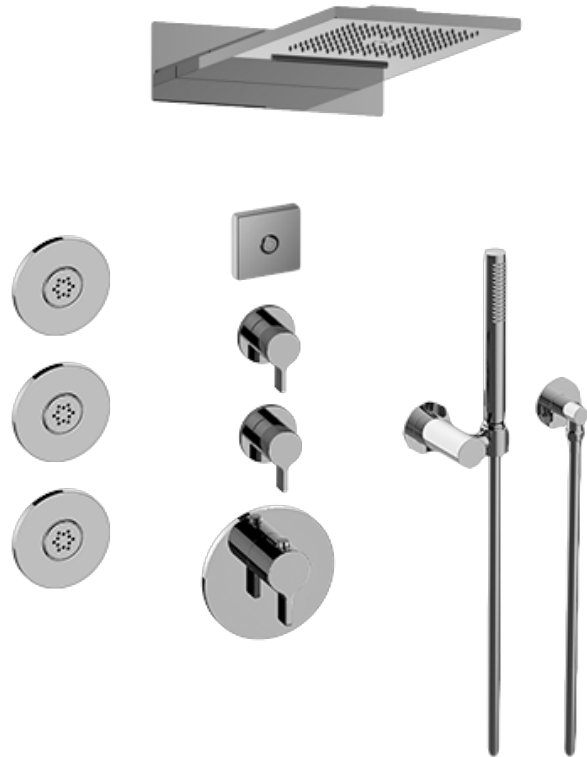

SHOWER  
M-Series Full Thermostatic  
Shower System with LED  
**GL3.124SE-LM46E0**

---

**GRAFF®**

## Information

- 3/4" thermostatic valve and trim
- 3/4" 2-way diverter valve and trim (2 pieces)
- G-8201 dual-function, stainless steel showerhead, with rainfall and cascade settings, features 134 no-clog, easy-clean spray nozzles
- Single LED light with 6 color variations
- Flush-mounted swivel body sprays (3 pieces)
- Handshower set with wall bracket and 59" hose
- Optional extension kit
- Flow rates: rainfall  $\leq 2.0$  max gpm, cascade  $\leq 2.0$  max gpm, handshower  $\leq 1.5$  max gpm, body sprays  $\leq 1.5$  max gpm each
- ADA

SHOWER  
Thermostatic Rough Valve  
**G-8006**

**GRAFF**<sup>®</sup>

---