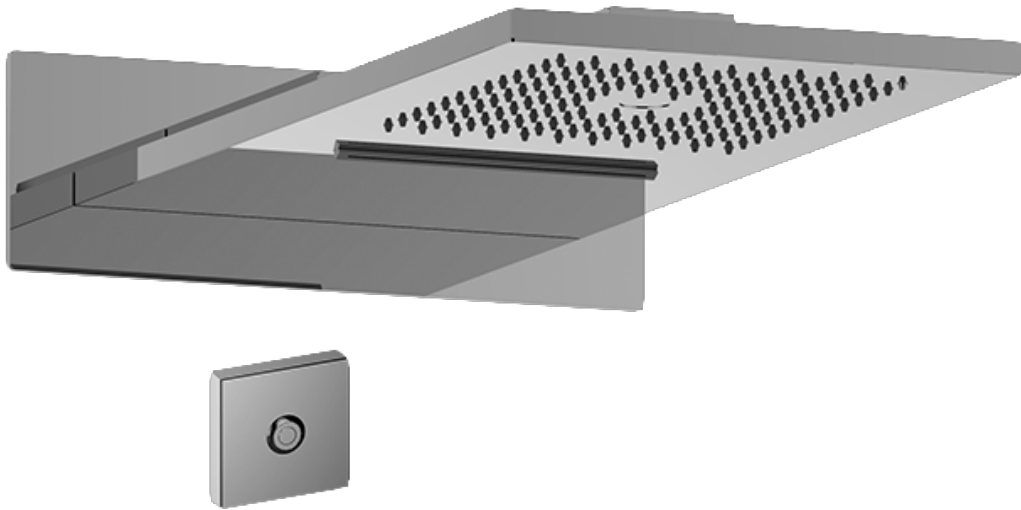

SHOWER
Dual-Function Water Feature with
LED
G-8201

GRAFF®

Information

- Stainless Steel
- Rainfall and Cascade functions
- Functions may be used separately or simultaneously
- Single LED light with 6 color variations
- Rainfall flow rate ≤ 2.0 max gpm
- Cascade flow rate ≤ 2.0 max gpm
- 134 no-clog, easy-clean rubber water nozzles
- Includes wall-mount button for LED control box
- CALGreen

Finishes