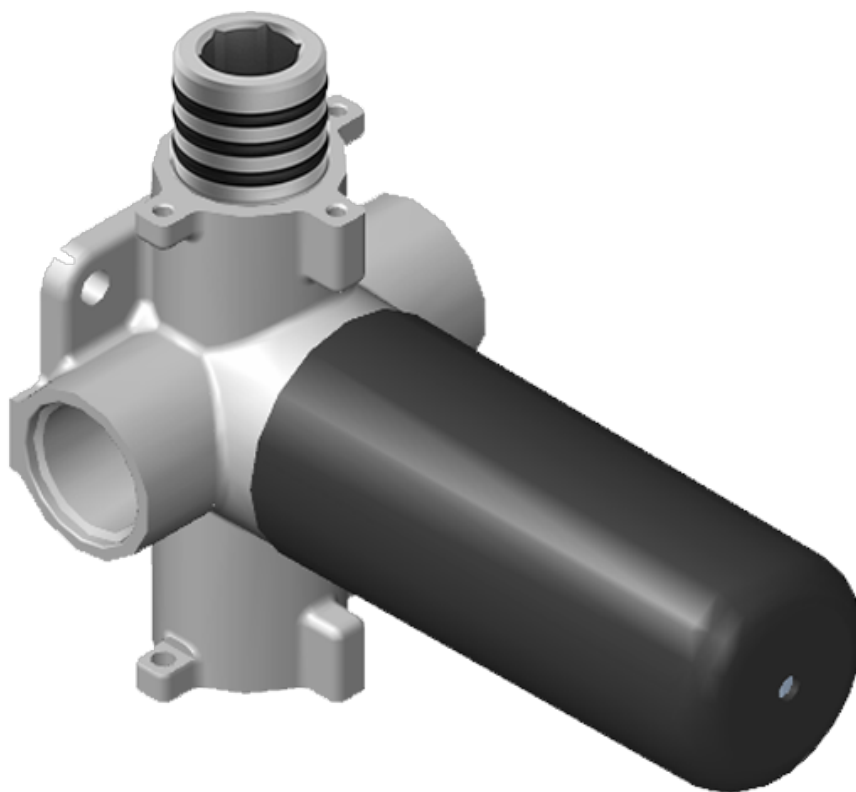

## Information

- 3/4" thermostatic valve and trim
- 3/4" 2-way diverter valve and trim (2 pieces)
- G-8201 dual-function, stainless steel showerhead, with rainfall and cascade settings, features 134 no-clog, easy-clean spray nozzles
- Single LED light with 6 color variations
- Flush-mounted swivel body sprays (3 pieces)
- Handshower set with wall bracket and 59" hose
- Optional extension kit
- Flow rates: rainfall  $\leq 2.0$  max gpm, cascade  $\leq 2.0$  max gpm, handshower  $\leq 1.5$  max gpm, body sprays  $\leq 1.5$  max gpm each
- ADA

### Information

- Single metal handle
- Decorative trim plate
- Use with G-8006 thermostatic rough valve
- To complete package, you must order rough valve
- ADA

### Finishes

Polished  
Chrome

SHOWER  
Two-Way Diverter Volume Control  
Valve WITH Off Function and Pass-  
Through  
**G-8052**

---

**GRAFF®**

### Finishes

Polished  
Chrome

**G-8052** M-Series  
 2-Way Diverter Volume Control Valve  
 WITH Off Function and Pass-Through

**Product Features**

- 12.1 gpm @ 60 psi
- 3/4" universal inlets/outlets with female threads
- Stacking inlet and pass-through port feature
- Supplied with protective plastic cover
- CalGreen compliant dependent on functions