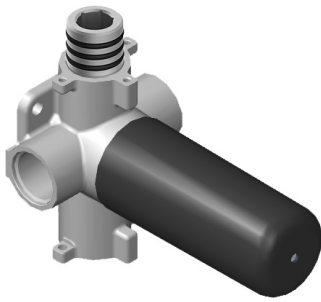

# G-8006

M-Series

3/4" Concealed Thermostatic Rough Valve

### Information

- 11.7 gpm @ 60 psi
- 3/4" universal inlets/outlets with female threads
- Operates one function at a time
- Stacking inlet and pass-through port feature
- Supplied with protective plastic cover
- CALGreen compliant depending on functions

### Finishes

Polished  
Chrome

**G-8052** M-Series  
 2-Way Diverter Volume Control Valve  
 WITH Off Function and Pass-Through

**Product Features**

- 12.1 gpm @ 60 psi
- 3/4" universal inlets/outlets with female threads
- Stacking inlet and pass-through port feature
- Supplied with protective plastic cover
- CalGreen compliant dependent on functions