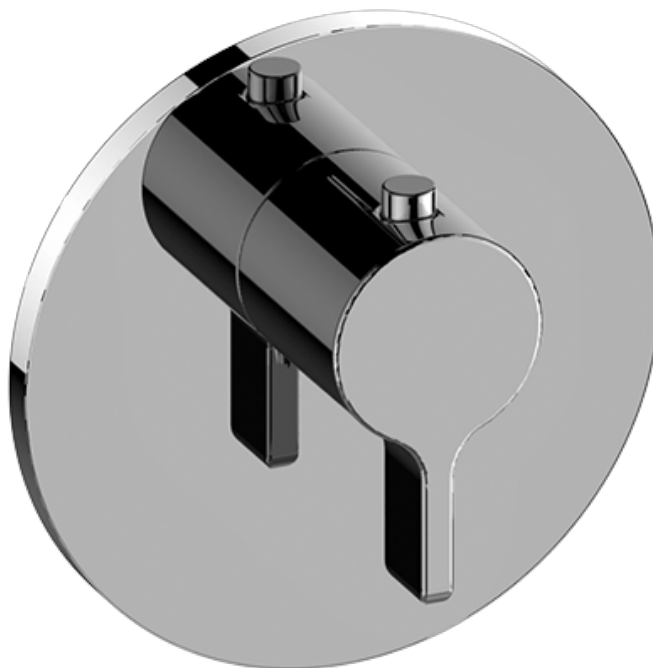

## Information

- 3/4" thermostatic valve and trim
- 3/4" 2-way diverter valve and trim (2 pieces)
- G-8201 dual-function, stainless steel showerhead, with rainfall and cascade settings, features 134 no-clog, easy-clean spray nozzles
- Single LED light with 6 color variations
- Flush-mounted swivel body sprays (3 pieces)
- Handshower set with wall bracket and 59" hose
- Optional extension kit
- Flow rates: rainfall  $\leq 2.0$  max gpm, cascade  $\leq 2.0$  max gpm, handshower  $\leq 1.5$  max gpm, body sprays  $\leq 1.5$  max gpm each
- ADA

### Information

- Single metal handle
- Decorative trim plate
- Use with G-8006 thermostatic rough valve
- To complete package, you must order rough valve
- ADA