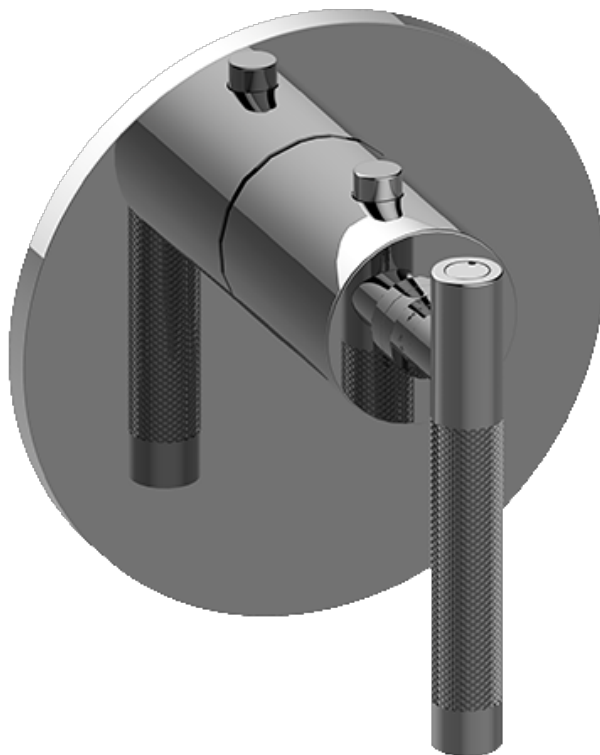

SHOWER  
M-Series Full Thermostatic  
Shower System with LED  
**GL3.124SE-LM57E0**

---

**GRAFF®**

## Information

- 3/4" thermostatic valve and trim
- 3/4" 2-way diverter valve and trim (2 pieces)
- G-8201 dual-function, stainless steel showerhead, with rainfall and cascade settings, features 134 no-clog, easy-clean spray nozzles
- Single LED light with 6 color variations
- Flush-mounted swivel body sprays (3 pieces)
- Handshower set with wall bracket and 59" hose
- Optional extension kit
- Flow rates: rainfall  $\leq 2.0$  max gpm, cascade  $\leq 2.0$  max gpm, handshower  $\leq 1.5$  max gpm, body sprays  $\leq 1.5$  max gpm each
- ADA

SHOWER  
Harley M-Series Thermostatic  
Valve Trim with Handle

**GRAFF**<sup>®</sup>

### Information

- Single metal handle
- Decorative trim plate
- Use with G-8006 Thermostatic Rough Valve
- ADA