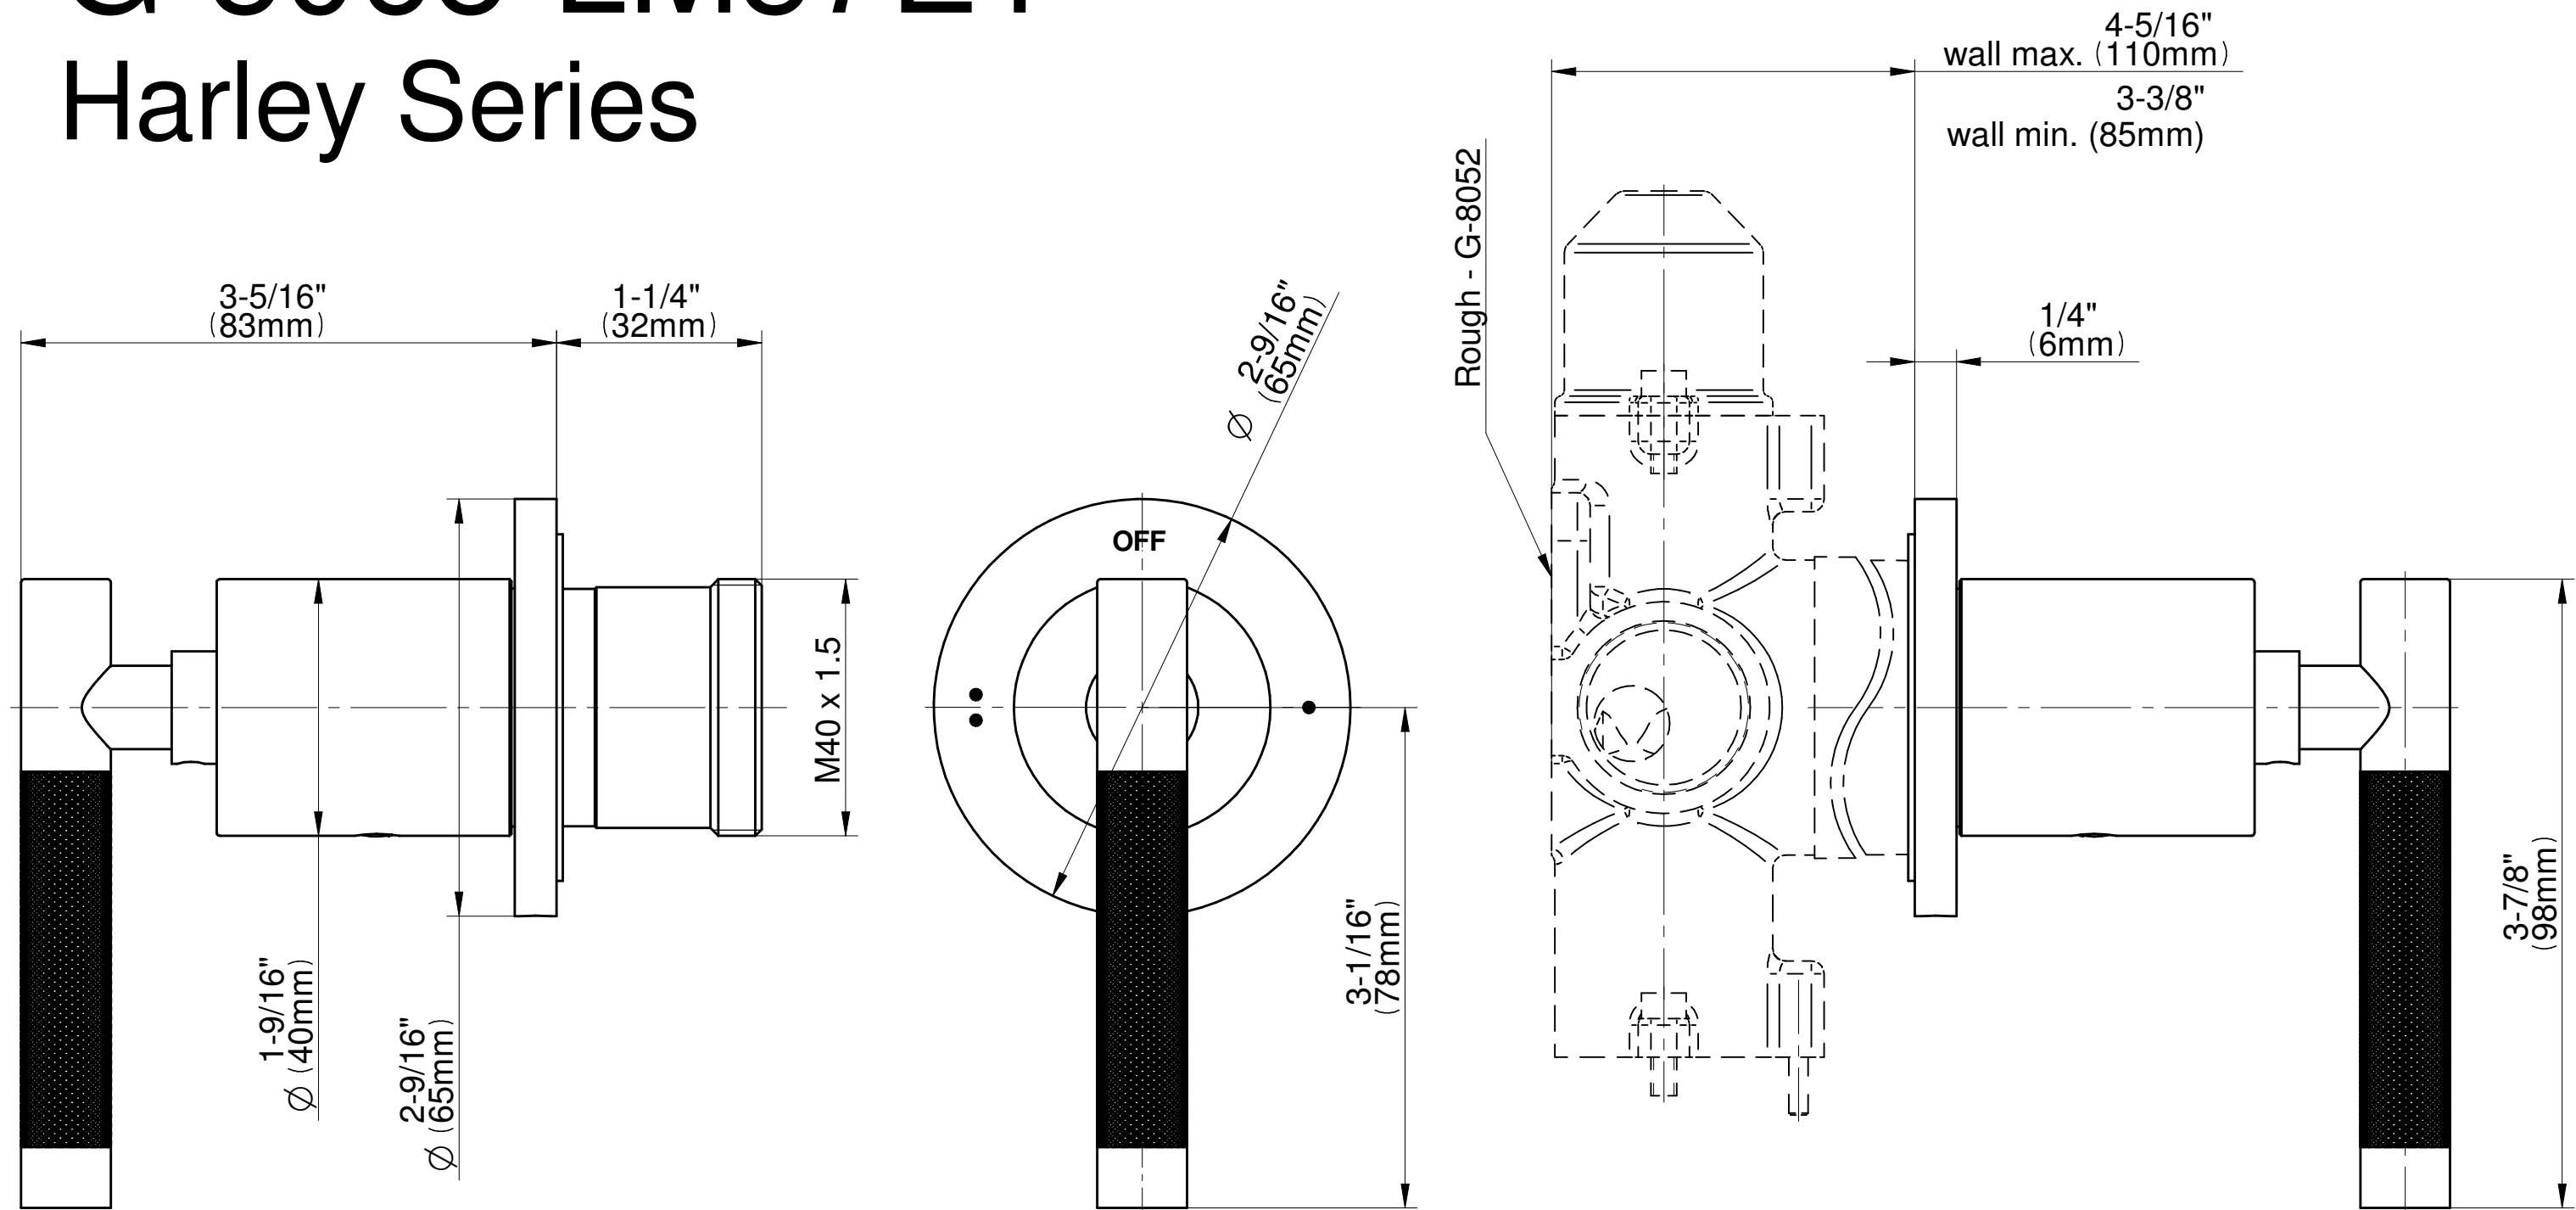

G-8068-LM57E1

Harley Series