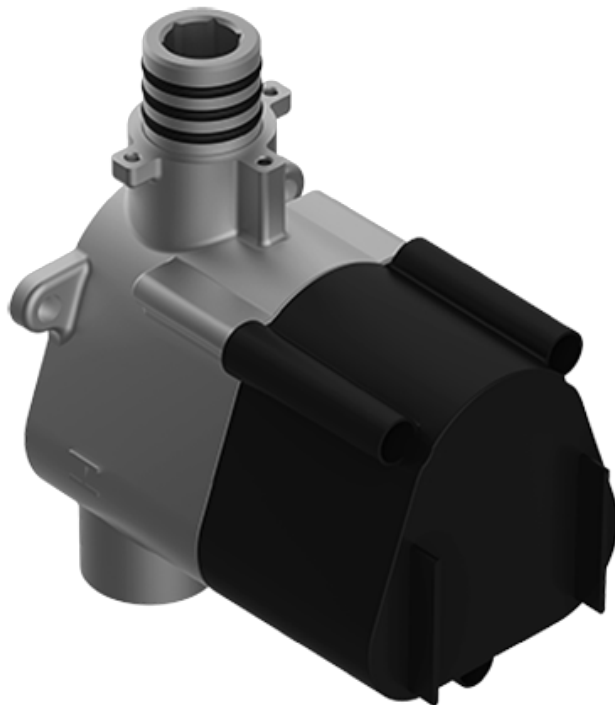

## Information

- 3/4" thermostatic valve and trim
- 3/4" 2-way diverter valve and trim (2 pieces)
- G-8201 dual-function, stainless steel showerhead, with rainfall and cascade settings, features 134 no-clog, easy-clean spray nozzles
- Single LED light with 6 color variations
- Flush-mounted swivel body sprays (3 pieces)
- Handshower set with wall bracket and 59" hose
- Optional extension kit
- Flow rates: rainfall  $\leq 2.0$  max gpm, cascade  $\leq 2.0$  max gpm, handshower  $\leq 1.5$  max gpm, body sprays  $\leq 1.5$  max gpm each
- ADA

### Information

- Single metal handle
- Decorative trim plate
- Use with G-8006 Thermostatic Rough Valve
- ADA

# G-8037-LM57E

## Harley Series

SHOWER  
Thermostatic Rough Valve  
**G-8006**

---

**GRAFF**<sup>®</sup>