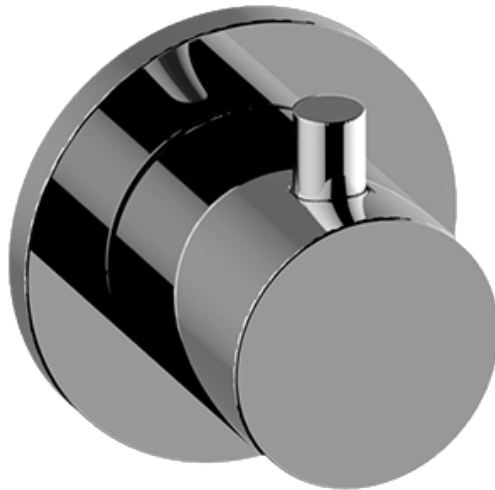

BATHROOM
Aqua-Sense M-Series Full
Thermostatic Shower System with
LED
GL3.124SE-RH0

GRAFF[®]

Information

- 3/4" thermostatic valve and trim
- 3/4" 2-way diverter valve and trim (2 pieces)
- G-8201 dual-function, stainless steel showerhead, with rainfall and cascade settings, features 134 no-clog, easy-clean spray nozzles
- Single LED light with 6 color variations
- Flush-mounted swivel body sprays (3 pieces)
- Handshower set with wall bracket and 59" hose
- Optional extension kit
- Additional valve details and flow rates
- Flow rates: rainfall ≤ 2.0 max gpm, cascade ≤ 2.0 max gpm, handshower ≤ 1.5 max gpm, body sprays ≤ 1.5 max gpm each

Finishes

Polished
Chrome

G-8052 M-Series
 2-Way Diverter Volume Control Valve
 WITH Off Function and Pass-Through

Product Features

- 12.1 gpm @ 60 psi
- 3/4" universal inlets/outlets with female threads
- Stacking inlet and pass-through port feature
- Supplied with protective plastic cover
- CalGreen compliant dependent on functions

www.graff-faucets.com | phone: 800-954-4723

BATHROOM
M-Series Round Two-Way Diverter
Valve Trim Plate and Handle
G-8068-RH1-T

GRAFF[®]

Information

- Single metal handle
- Decorative trim plate
- Use with G-8052 2-way diverter (pass through) control rough valve WITH off function
- To complete package, you must order rough valve

Finishes

Polished
Chrome

G-8068-RH1-T

M-Series Round Two-Way Diverter Valve Trim Plate and Handle

GRAFF®

Product Features

- Single metal handle
- Decorative trim plate
- To complete package, you must order G-8052 2-way diverter volume control valve WITH off function and pass through