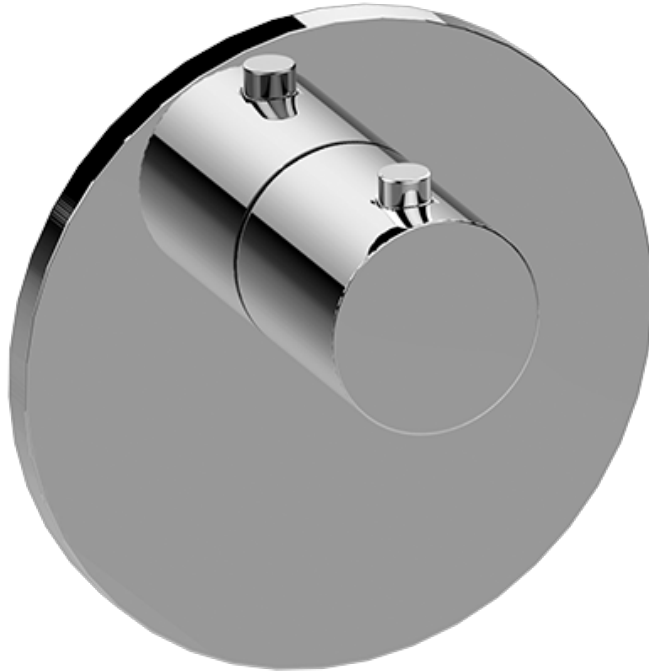

BATHROOM
Aqua-Sense M-Series Full
Thermostatic Shower System with
LED
GL3.124SE-RH0

GRAFF[®]

Information

- 3/4" thermostatic valve and trim
- 3/4" 2-way diverter valve and trim (2 pieces)
- G-8201 dual-function, stainless steel showerhead, with rainfall and cascade settings, features 134 no-clog, easy-clean spray nozzles
- Single LED light with 6 color variations
- Flush-mounted swivel body sprays (3 pieces)
- Handshower set with wall bracket and 59" hose
- Optional extension kit
- Additional valve details and flow rates
- Flow rates: rainfall ≤ 2.0 max gpm, cascade ≤ 2.0 max gpm, handshower ≤ 1.5 max gpm, body sprays ≤ 1.5 max gpm each

Finishes

Polished
Chrome

G-8006

M-Series

3/4" Concealed Thermostatic Rough Valve

Product Features

- 12.9 gpm @ 60 psi
- 3/4" universal inlets
- Built-in service stops
- Stacking outlet feature
- Complete serviceability from front of all units
- Supplied with protective plastic cover
- CalGreen compliant dependent on functions

www.graff-faucets.com | phone: 800-954-4723

BATHROOM
M-Series Round Thermostatic
Valve Trim Plate and Handle
G-8037-RH-T

GRAFF[®]

Information

- Single metal handle
- Decorative trim plate
- Use with G-8006 thermostatic rough valve
- To complete package, you must order rough valve

Finishes

Polished
Chrome

G-8037-RH-T

M-Series Round Thermostatic Valve Trim Plate and Handle

Product Features

- Single metal handle
- Decorative trim plate
- To complete package, you must order G-8006 thermostatic rough valve