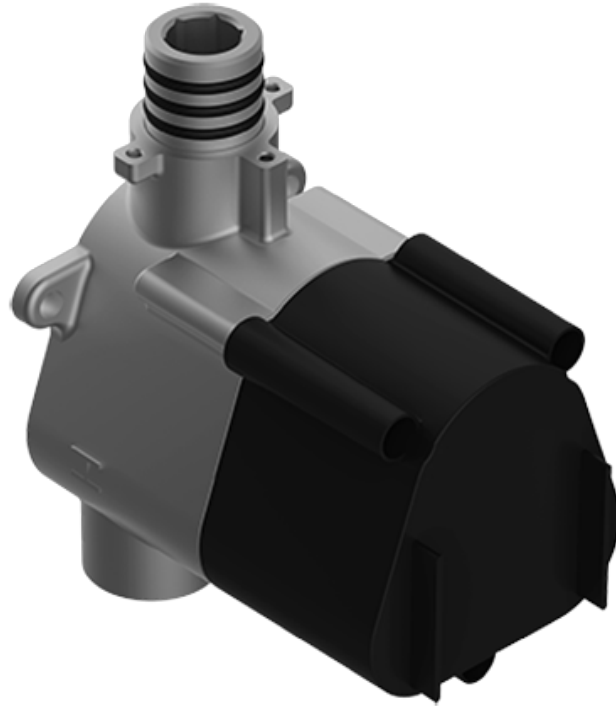

BATHROOM
Aqua-Sense M-Series Full
Thermostatic Shower System with
LED
GL3.124SE-RH0

GRAFF[®]

Information

- 3/4" thermostatic valve and trim
- 3/4" 2-way diverter valve and trim (2 pieces)
- G-8201 dual-function, stainless steel showerhead, with rainfall and cascade settings, features 134 no-clog, easy-clean spray nozzles
- Single LED light with 6 color variations
- Flush-mounted swivel body sprays (3 pieces)
- Handshower set with wall bracket and 59" hose
- Optional extension kit
- Additional valve details and flow rates
- Flow rates: rainfall ≤ 2.0 max gpm, cascade ≤ 2.0 max gpm, handshower ≤ 1.5 max gpm, body sprays ≤ 1.5 max gpm each

BATHROOM
Thermostatic Rough Valve
G-8006

GRAFF[®]

Information

- 12.9 gpm @ 60 psi
- 3/4" universal inlets
- Built-in service stops
- Stacking outlet feature
- Complete serviceability from front of all units
- Supplied with protective plastic cover
- CalGreen compliant dependent on functions

Finishes

Polished
Chrome

G-8006

M-Series

3/4" Concealed Thermostatic Rough Valve

Product Features

- 12.9 gpm @ 60 psi
- 3/4" universal inlets
- Built-in service stops
- Stacking outlet feature
- Complete serviceability from front of all units
- Supplied with protective plastic cover
- CalGreen compliant dependent on functions

Finishes

Polished
Chrome

G-8037-RH-T

M-Series Round Thermostatic Valve Trim Plate and Handle

Product Features

- Single metal handle
- Decorative trim plate
- To complete package, you must order G-8006 thermostatic rough valve