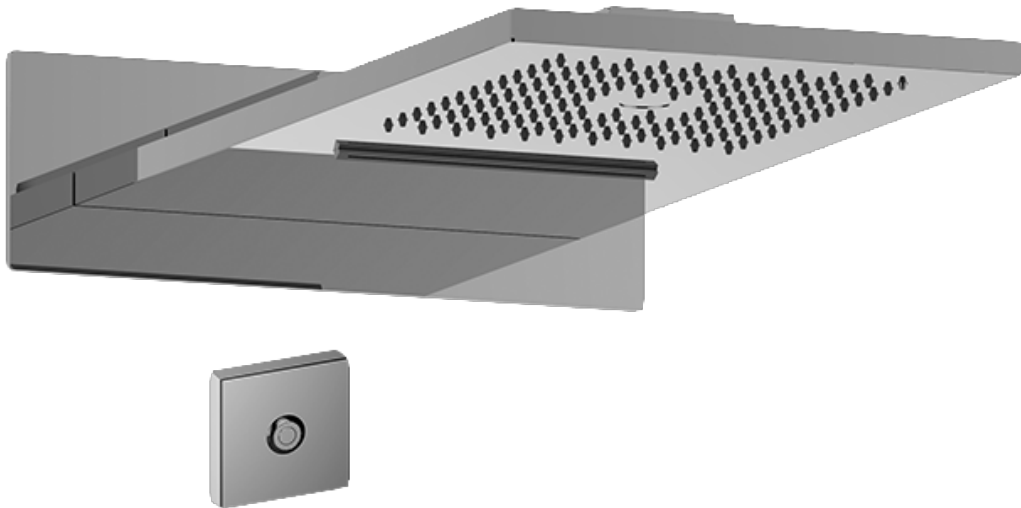

BATHROOM
Dual-Function Water Feature with
LED
G-8201

GRAFF®

Information

- Stainless Steel
- Rainfall and Cascade functions
- Functions may be used separately or simultaneously
- Single LED light with 6 color variations
- Rainfall flow rate ≤ 2.0 max gpm
- Cascade flow rate ≤ 2.0 max gpm
- 134 no-clog, easy-clean rubber water nozzles
- Includes wall-mount button for LED control box
- CALGreen

Finishes