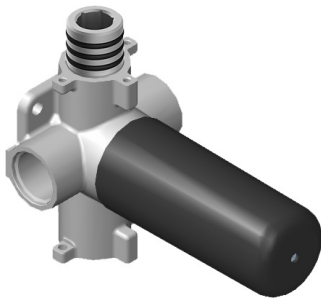

Finishes

Polished
Chrome

G-8006

M-Series

3/4" Concealed Thermostatic Rough Valve

Product Features

- 12.9 gpm @ 60 psi
- 3/4" universal inlets
- Built-in service stops
- Stacking outlet feature
- Complete serviceability from front of all units
- Supplied with protective plastic cover
- CalGreen compliant dependent on functions

Finishes

Polished
Chrome

G-8037-RH-T

M-Series Round Thermostatic Valve Trim Plate and Handle

Product Features

- Single metal handle
- Decorative trim plate
- To complete package, you must order G-8006 thermostatic rough valve

BATHROOM
Two-Way Diverter Volume Control
Valve WITH Off Function and Pass-
Through
G-8052

GRAFF®

Information

- 11.7 gpm @ 60 psi
- 3/4" universal inlets/outlets with female threads
- Operates one function at a time
- Stacking inlet and pass-through port feature
- Supplied with protective plastic cover
- CALGreen compliant depending on functions

Finishes

Polished
Chrome

G-8052 M-Series
 2-Way Diverter Volume Control Valve
 WITH Off Function and Pass-Through

Product Features

- 12.1 gpm @ 60 psi
- 3/4" universal inlets/outlets with female threads
- Stacking inlet and pass-through port feature
- Supplied with protective plastic cover
- CalGreen compliant dependent on functions