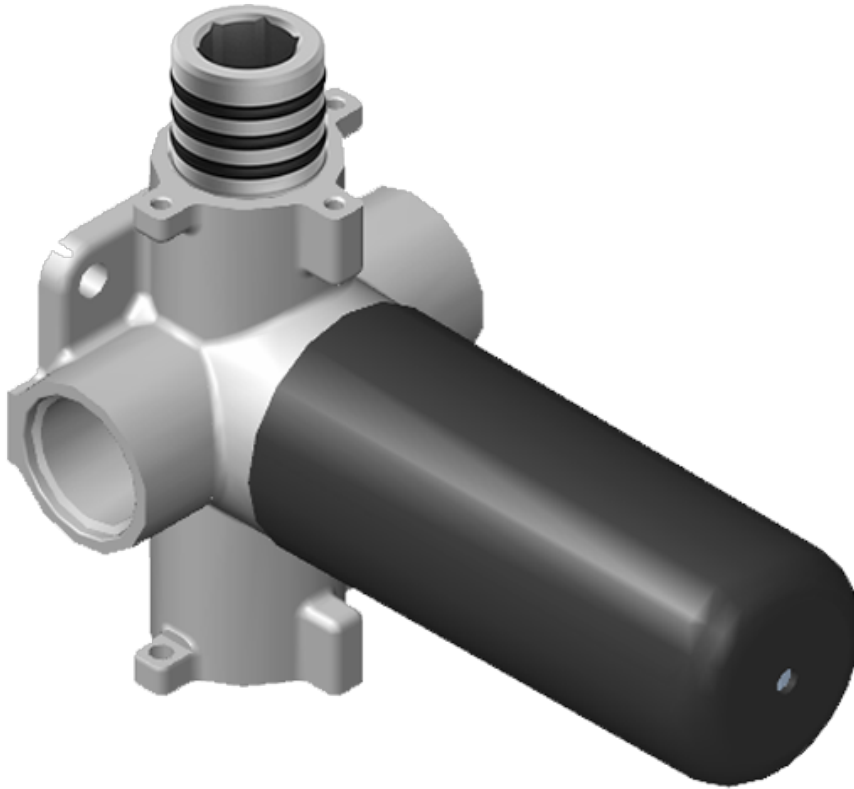

BATHROOM
Two-Way Diverter Volume Control
Valve WITH Off Function and Pass-
Through
G-8052

GRAFF®

Information

- 11.7 gpm @ 60 psi
- 3/4" universal inlets/outlets with female threads
- Operates one function at a time
- Stacking inlet and pass-through port feature
- Supplied with protective plastic cover
- CALGreen compliant depending on functions

Finishes