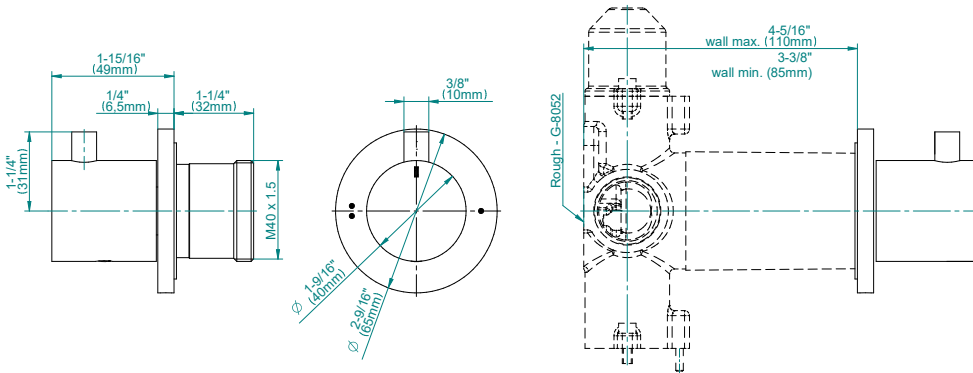

The measurements shown are for reference only. Products and specifications shown are subject to change without notice. Revised 10/2019

www.graff-designs.com | phone: 800-954-4723