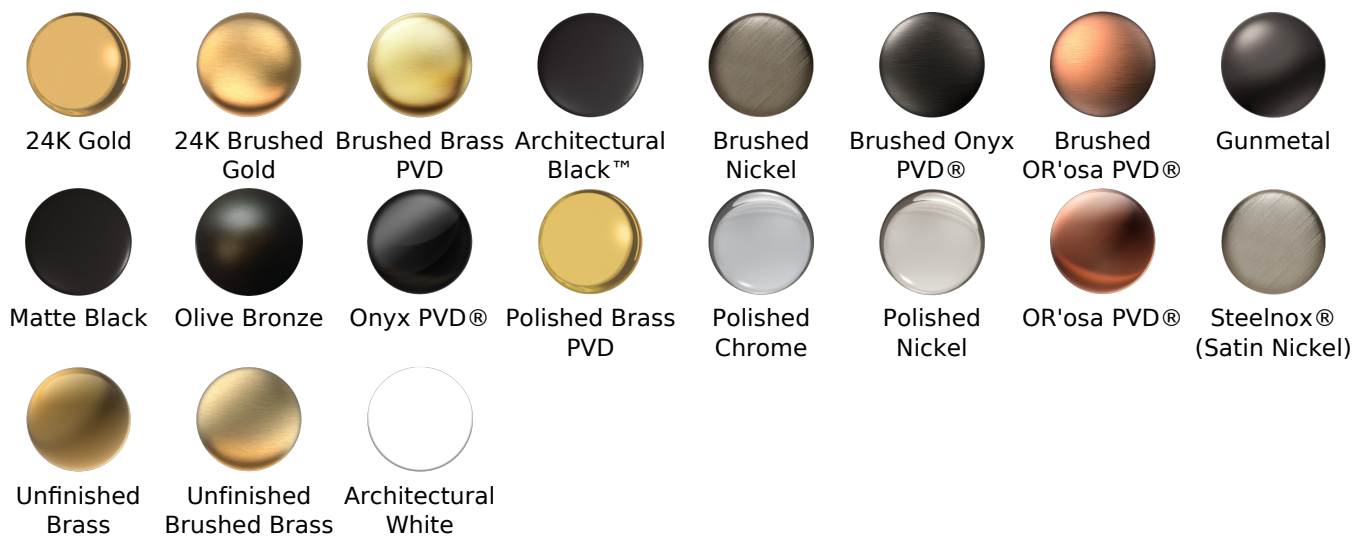

SHOWER
Contemporary Round Wall Supply
Elbow
G-8613

Information

- 1/2" NPT female thread inlet

Finishes