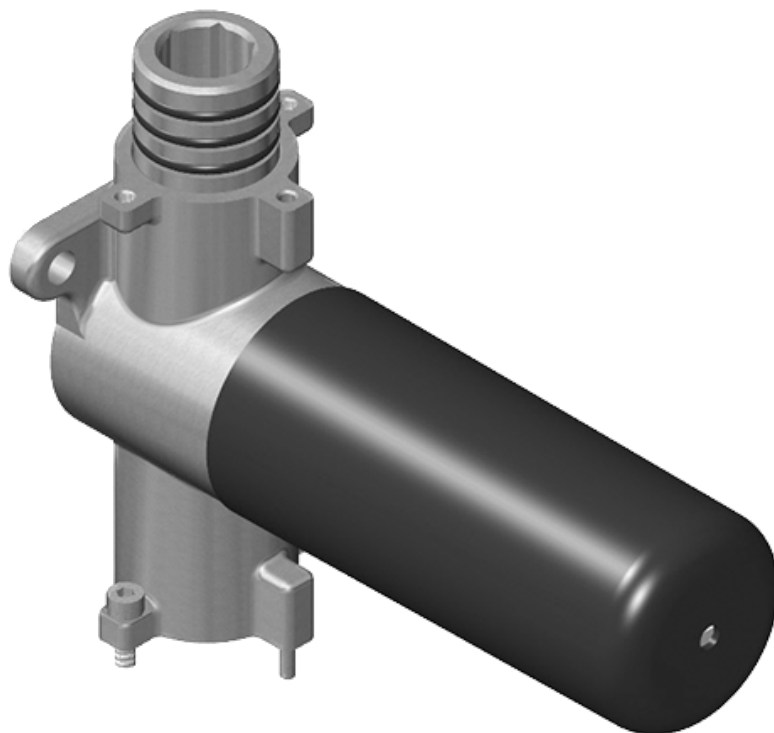

SHOWER
Stop/Volume Control Rough Valve
G-8077

Information

- 18.1 gpm @ 60 psi
- 3/4" universal inlets/outlets with female threads
- Stacking inlet and outlet feature
- Supplied with protective plastic cover
- CalGreen compliant dependent on functions

Finishes

24K Gold	24K Brushed Gold	Brushed Brass PVD	Architectural Black™	Brushed Nickel	Brushed Onyx PVD®	Brushed OR'osa PVD®	Gunmetal
Matte Black	Olive Bronze	Onyx PVD®	Polished Brass PVD	Polished Chrome	Polished Nickel	OR'osa PVD®	Steelnox® (Satin Nickel)
Unfinished Brass	Unfinished Brushed Brass	Architectural White