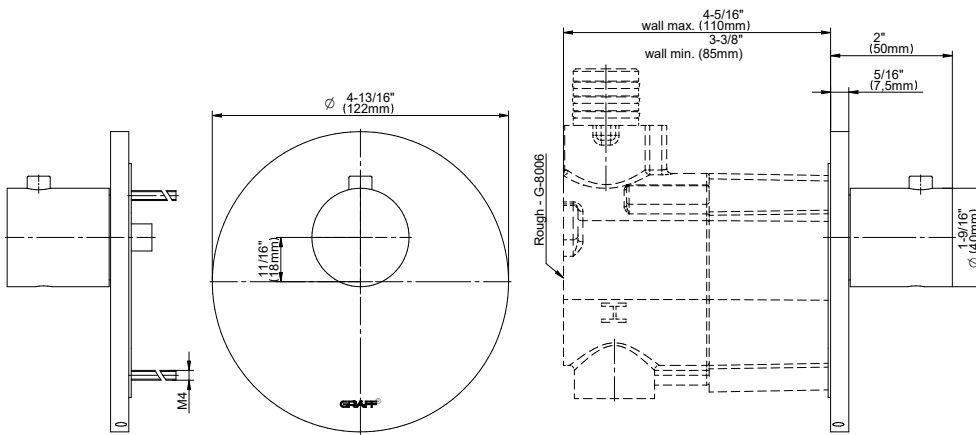

Available Finishes

- Polished Chrome
  G-8037-RH-PC-T
- Polished Nickel
  G-8037-RH-PN-T
- Brushed Nickel
  G-8037-RH-BNi-T
- Matte Black*
  G-8037-RH-MBK-T*
- Architectural Black*
  G-8037-RH-BK-T*
- Architectural White*
  G-8037-RH-WT-T*
- Unfinished Brushed Brass*
  G-8037-RH-UBB-T*
- Unfinished Brass*
  G-8037-RH-UB-T*
- Steinox (Satin Nickel)
  G-8037-RH-SN-T
- Olive Bronze*
  G-8037-RH-OB-T*
- Gunmetal*
  G-8037-RH-GM-T*
- OR'osa PVD*
  G-8037-RH-RG-T*
- Brushed OR'osa PVD*
  G-8037-RH-BRG-T*
- Onyx PVD*
  G-8037-RH-OX-T*
- Brushed Onyx PVD*
  G-8037-RH-BOX-T*
- Polished Brass PVD*
  G-8037-RH-PB-T*
- Brushed Brass PVD*
  G-8037-RH-OX-T*
- 24K Brushed Gold*
  G-8037-RH-BAU-T*
- 24K Gold*
  G-8037-RH-AU-T*