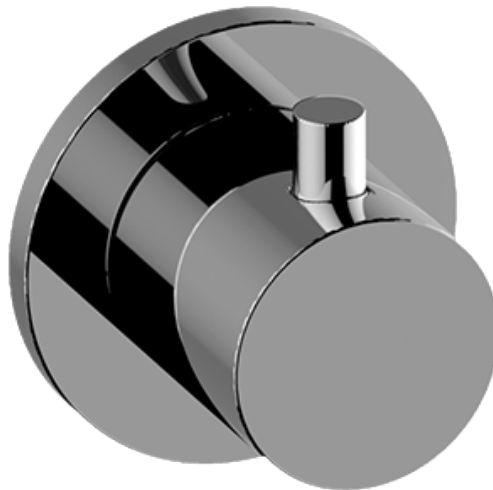

## Product Features

- 3/4" universal inlets/outlets with female threads
- Stacking inlet feature
- Supplied with protective plastic cover
- CalGreen compliant dependent on functions

### Information

- Single metal handle
- Decorative trim plate
- Use with G-8053 3-way diverter control rough valve WITH off function
- To complete package, you must order rough valve