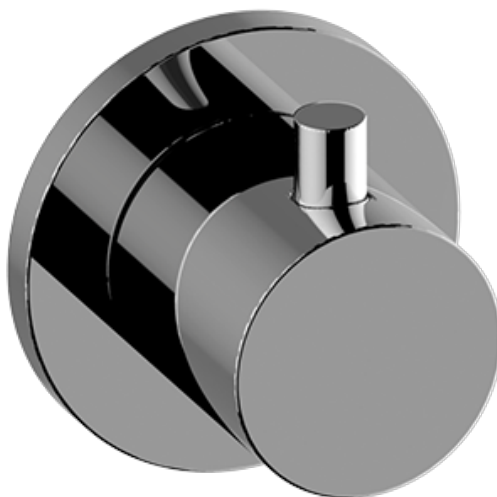

[www.graff-faucets.com](http://www.graff-faucets.com) | phone: 800-954-4723

SHOWER  
M-Series Round Stop/Volume  
Control Trim Plate and Handle  
**G-8097-RH1-T**

**Information**

- Single metal handle
- Decorative trim plate
- Use with G-8076 Stop/Volume Control rough valve with Pass-Through or G-8077 Stop/Volume Control rough valve
- To complete package, you must order rough valve