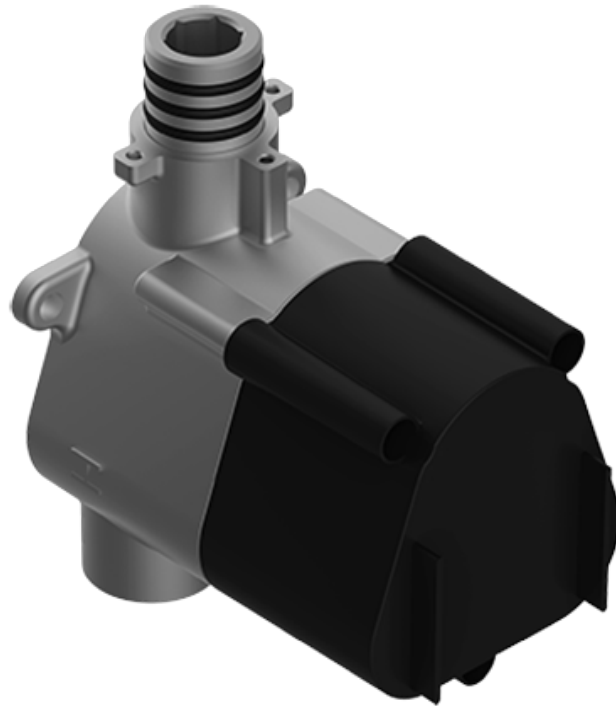

SHOWER  
M-Series Thermostatic Shower  
System - Tub and Shower with  
Handshower  
**GL3.612ST-RH0**

---

**GRAFF®**

## Information

- 3/4" thermostatic valve and trim
- 3/4" stop/volume control valve and 3-way diverter valve and trims
- 8" showerhead with 12" wall-mounted shower arm
- Showerhead features no-clog, easy-clean spray nozzles
- Handshower set with wall-mounted slide bar and 59" hose (PVD finishes use 59" flex hose)
- 6" contemporary tub spout
- Optional extension kit
- Flow rates: showerhead  $\leq$  1.8 max gpm, handshower  $\leq$  1.5 max gpm
- CALGreen

SHOWER  
Thermostatic Rough Valve  
**G-8006**

**Information**

- 12.9 gpm @ 60 psi
- 3/4" universal inlets
- Built-in service stops
- Stacking outlet feature
- Complete serviceability from front of all units
- Supplied with protective plastic cover
- CalGreen compliant dependent on functions

# G-8006

M-Series

3/4" Concealed Thermostatic Rough Valve