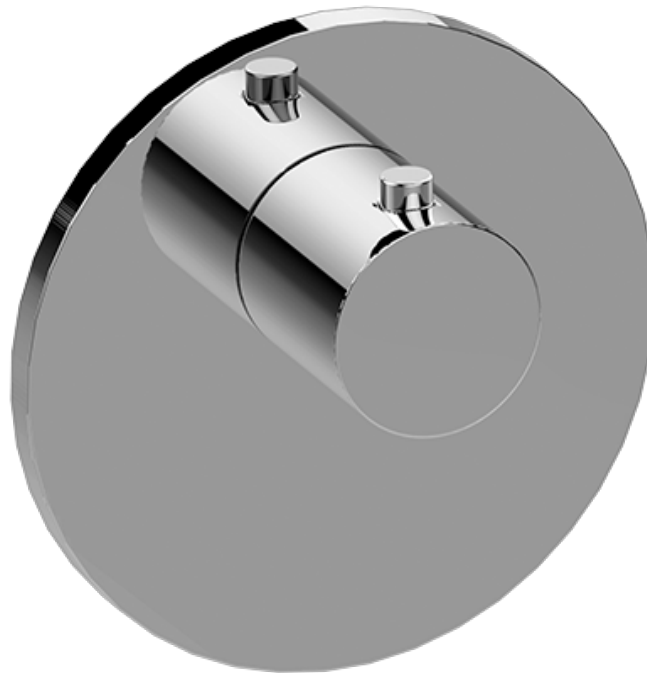

[www.graff-faucets.com](http://www.graff-faucets.com) | phone: 800-954-4723

SHOWER  
M-Series Round Thermostatic  
Valve Trim Plate and Handle  
**G-8037-RH-T**

**Information**

- Single metal handle
- Decorative trim plate
- Use with G-8006 thermostatic rough valve
- To complete package, you must order rough valve