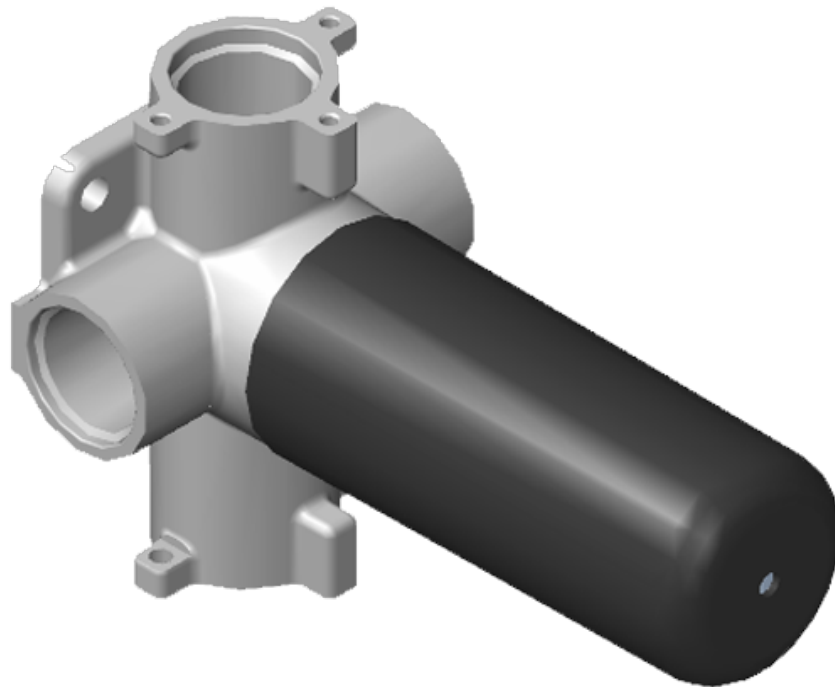

SHOWER
M-Series Thermostatic Shower
System - Tub and Shower with
Handshower
GL3.612WT-LM42E0

GRAFF®

Information

- 3/4" thermostatic valve and trim
- 3/4" stop/volume control and 3-way diverter valve
- 8" showerhead with 12" wall-mounted shower arm
- Showerhead features no-clog, easy-clean spray nozzles
- Handshower set with wall-mounted slide bar and 59" hose (PVD finishes use 59" flex hose)
- 6" contemporary tub spout
- Optional extension kit
- Flow rates: showerhead \leq 1.8 max gpm, handshower \leq 1.5 max gpm
- ADA
- CALGreen

SHOWER
Thermostatic Rough Valve
G-8006

Information

- 12.9 gpm @ 60 psi
- 3/4" universal inlets
- Built-in service stops
- Stacking outlet feature
- Complete serviceability from front of all units
- Supplied with protective plastic cover
- CalGreen compliant dependent on functions

Finishes

G-8006

M-Series

3/4" Concealed Thermostatic Rough Valve

Product Features

- 12.9 gpm @ 60 psi
- 3/4" universal inlets
- Built-in service stops
- Stacking outlet feature
- Complete serviceability from front of all units
- Supplied with protective plastic cover
- CalGreen compliant dependent on functions

www.graff-faucets.com | phone: 800-954-4723

SHOWER
 Three-Way Diverter Control Valve
 WITH Off Function (No Pass-
 Through)
G-8053

Information

- ~11.4 gpm @ 60 psi
- 3/4" universal inlets/outlets with female threads
- Operates one function at a time
- Stacking inlet feature
- Supplied with protective plastic cover
- CALGreen compliant depending on functions