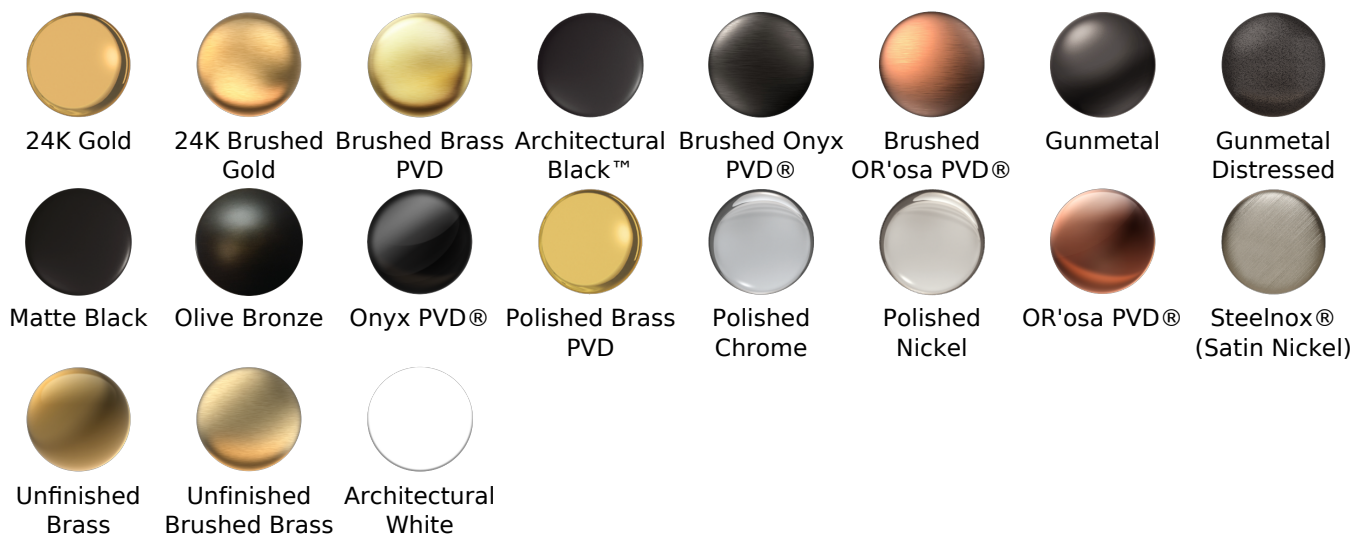

For complete warranty information go to www.graff-designs.com/en-nam/warranty

Available Finishes

- Polished Chrome
G-8605-PC
- Polished Nickel
G-8605-PN
- Brushed Nickel
G-8605-BNi
- Unfinished Brushed Brass*
G-8605-UBB*
- Unfinished Brass*
G-8605-UB*
- Matte Black*
G-8605-MBK*
- Architectural Black*
G-8605-BK*
- Architectural White*
G-8605-WT*
- Olive Brass*
G-8605-OB*
- Gunmetal*
G-8605-GM*
- Vintage Brushed Brass*
G-8605-VBB*
- Steelnox (Satin Nickel)
G-8605-SN
- 24K Brushed Gold*
G-8605-BAU*
- 24K Gold*
G-8605-AU*
- Gunmetal Distressed*
G-8605-GMD*

* Special order finish- call for availability

SHOWER
Contemporary Round Wall Supply
Elbow
G-8613

GRAFF®

Information

- 1/2" NPT female thread inlet

Finishes

G-8613

Shower Components

Available Finishes

- Polished Chrome
G-8613-PC
- Polished Nickel
G-8613-PN
- Brushed Nickel
G-8613-BNi
- Unfinished Brushed Brass*
G-8613-UBB*
- Unfinished Brass*
G-8613-UB*
- Matte Black*
G-8613-MBK*
- Architectural Black*
G-8613-BK*
- Architectural White*
G-8613-WT*
- Steinox (Satin Nickel)
G-8613-SN
- Olive Brass*
G-8613-OB*
- Gunmetal*
G-8613-GM*
- Vintage Brushed Brass*
G-8613-VBB*
- OR'osa PVD*
G-8613-RG*
- Brushed OR'osa PVD*
G-8613-BRG*
- Onyx PVD*
G-8613-OX*
- Brushed Onyx PVD*
G-8613-BOX*
- Polished Brass PVD*
G-8613-PB*
- Brushed Brass PVD*
G-8613-BB*
- 24K Brushed Gold*
G-8613-BAU*
- 24K Gold*
G-8613-AU*
- Gunmetal Distressed*
G-8613-GMD*