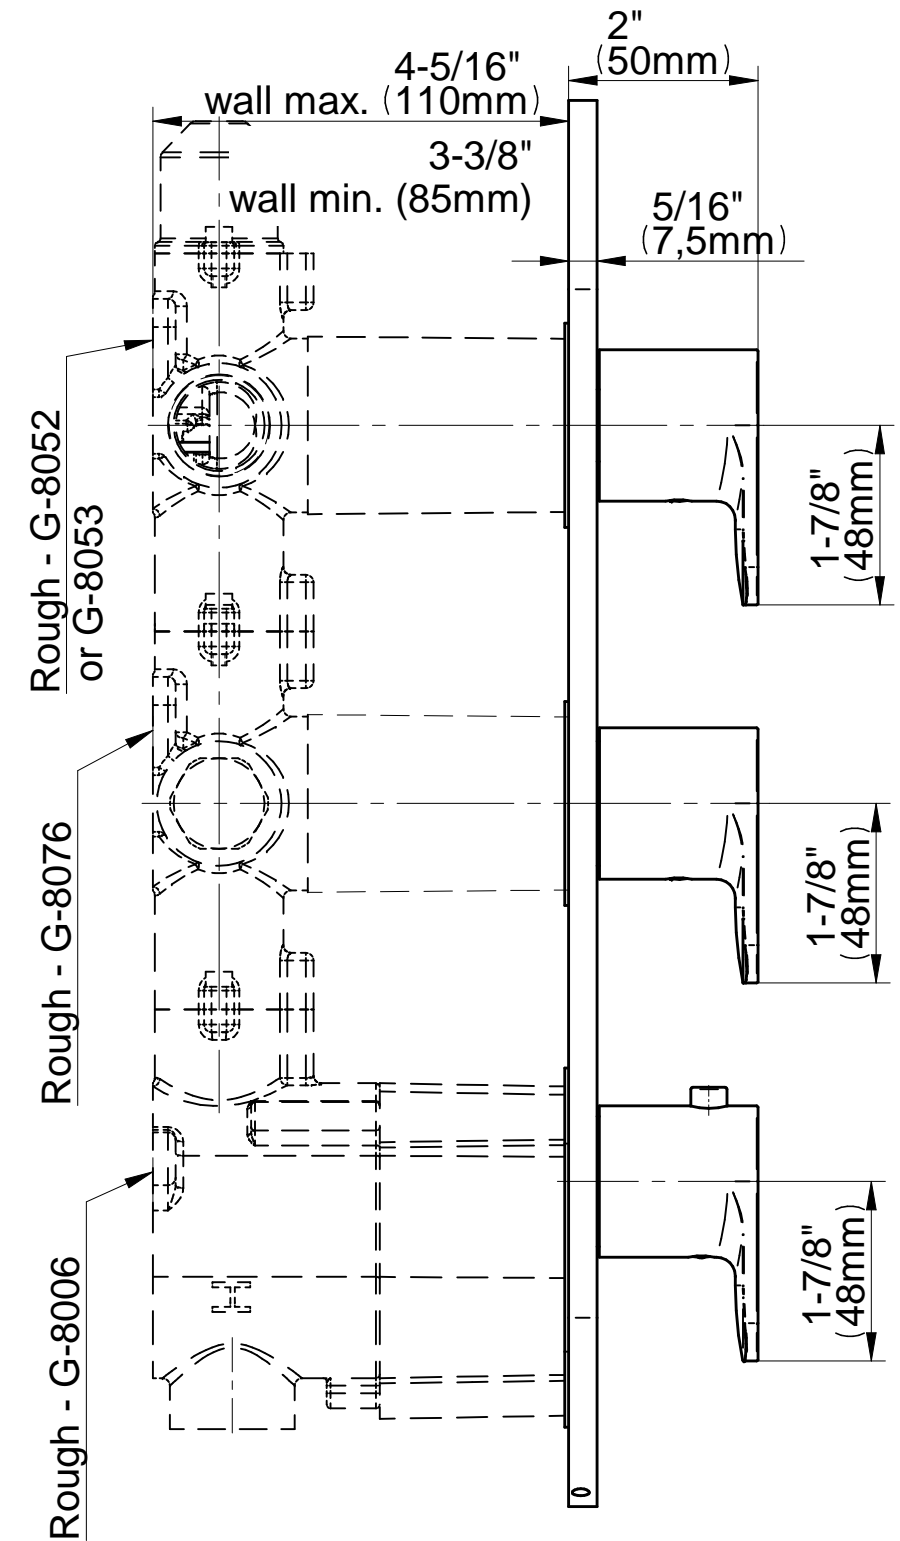

SHOWER
M-Series Thermostatic Shower
System - Tub and Shower with
Handshower
GL3.612WT-LM42E0

GRAFF®

Information

- 3/4" thermostatic valve and trim
- 3/4" stop/volume control and 3-way diverter valve
- 8" showerhead with 12" wall-mounted shower arm
- Showerhead features no-clog, easy-clean spray nozzles
- Handshower set with wall-mounted slide bar and 59" hose (PVD finishes use 59" flex hose)
- 6" contemporary tub spout
- Optional extension kit
- Flow rates: showerhead \leq 1.8 max gpm, handshower \leq 1.5 max gpm
- ADA
- CALGreen

www.graff-faucets.com | phone: 800-954-4723

SHOWER
 Sento M-Series Valve Trim with
 Three Handles
G-8056-LM42E0-T

Information

- Three metal handles, decorative trim plate
- Use with M-Series rough valves
- ADA

Finishes

G-8056-LM42E0-T

SENTO Series

SHOWER
 Stop/Volume Control Rough Valve
G-8077

Information

- 18.1 gpm @ 60 psi
- 3/4" universal inlets/outlets with female threads
- Stacking inlet and outlet feature
- Supplied with protective plastic cover
- CalGreen compliant dependent on functions