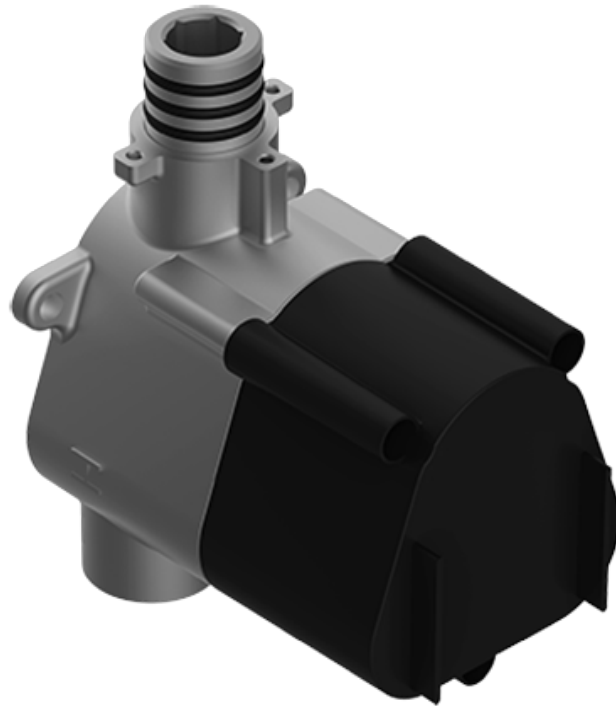

SHOWER
M-Series Thermostatic Shower
System - Tub and Shower with
Handshower
GL3.612WT-LM42E0

GRAFF®

Information

- 3/4" thermostatic valve and trim
- 3/4" stop/volume control and 3-way diverter valve
- 8" showerhead with 12" wall-mounted shower arm
- Showerhead features no-clog, easy-clean spray nozzles
- Handshower set with wall-mounted slide bar and 59" hose (PVD finishes use 59" flex hose)
- 6" contemporary tub spout
- Optional extension kit
- Flow rates: showerhead \leq 1.8 max gpm, handshower \leq 1.5 max gpm
- ADA
- CALGreen

SHOWER
Thermostatic Rough Valve
G-8006

Information

- 12.9 gpm @ 60 psi
- 3/4" universal inlets
- Built-in service stops
- Stacking outlet feature
- Complete serviceability from front of all units
- Supplied with protective plastic cover
- CalGreen compliant dependent on functions

Finishes

G-8006

M-Series

3/4" Concealed Thermostatic Rough Valve

Product Features

- 12.9 gpm @ 60 psi
- 3/4" universal inlets
- Built-in service stops
- Stacking outlet feature
- Complete serviceability from front of all units
- Supplied with protective plastic cover
- CalGreen compliant dependent on functions

www.graff-faucets.com | phone: 800-954-4723

SHOWER
 Three-Way Diverter Control Valve
 WITH Off Function (No Pass-
 Through)
G-8053

Information

- ~11.4 gpm @ 60 psi
- 3/4" universal inlets/outlets with female threads
- Operates one function at a time
- Stacking inlet feature
- Supplied with protective plastic cover
- CALGreen compliant depending on functions