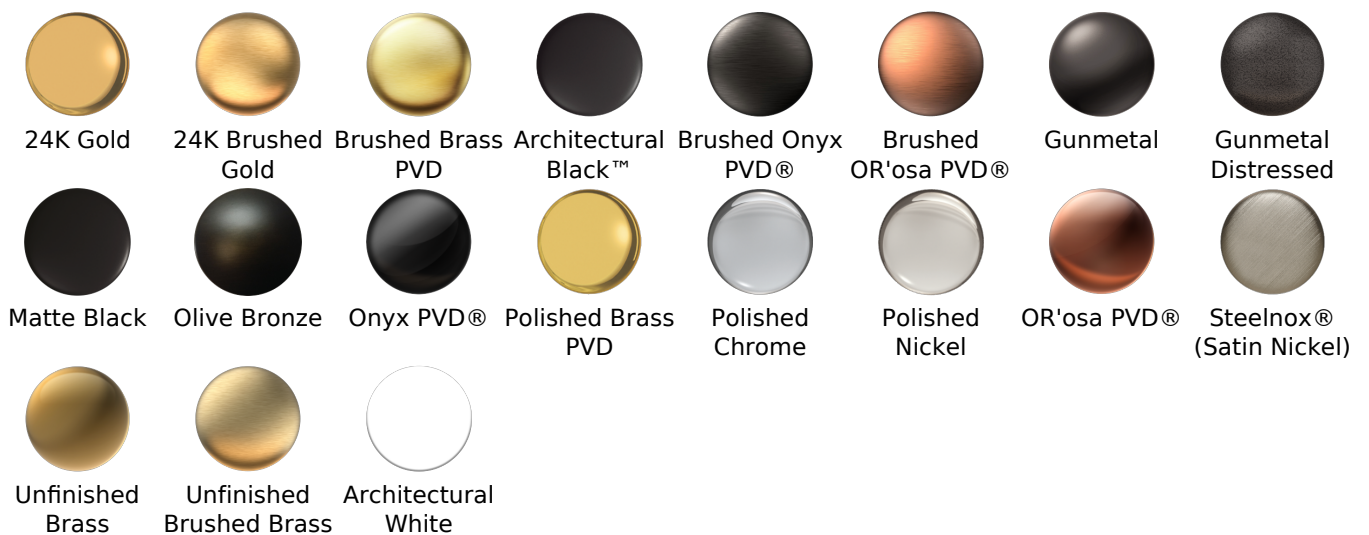

SHOWER
Stop/Volume Control Rough Valve
G-8077

Information

- 18.1 gpm @ 60 psi
- 3/4" universal inlets/outlets with female threads
- Stacking inlet and outlet feature
- Supplied with protective plastic cover
- CalGreen compliant dependent on functions

Finishes