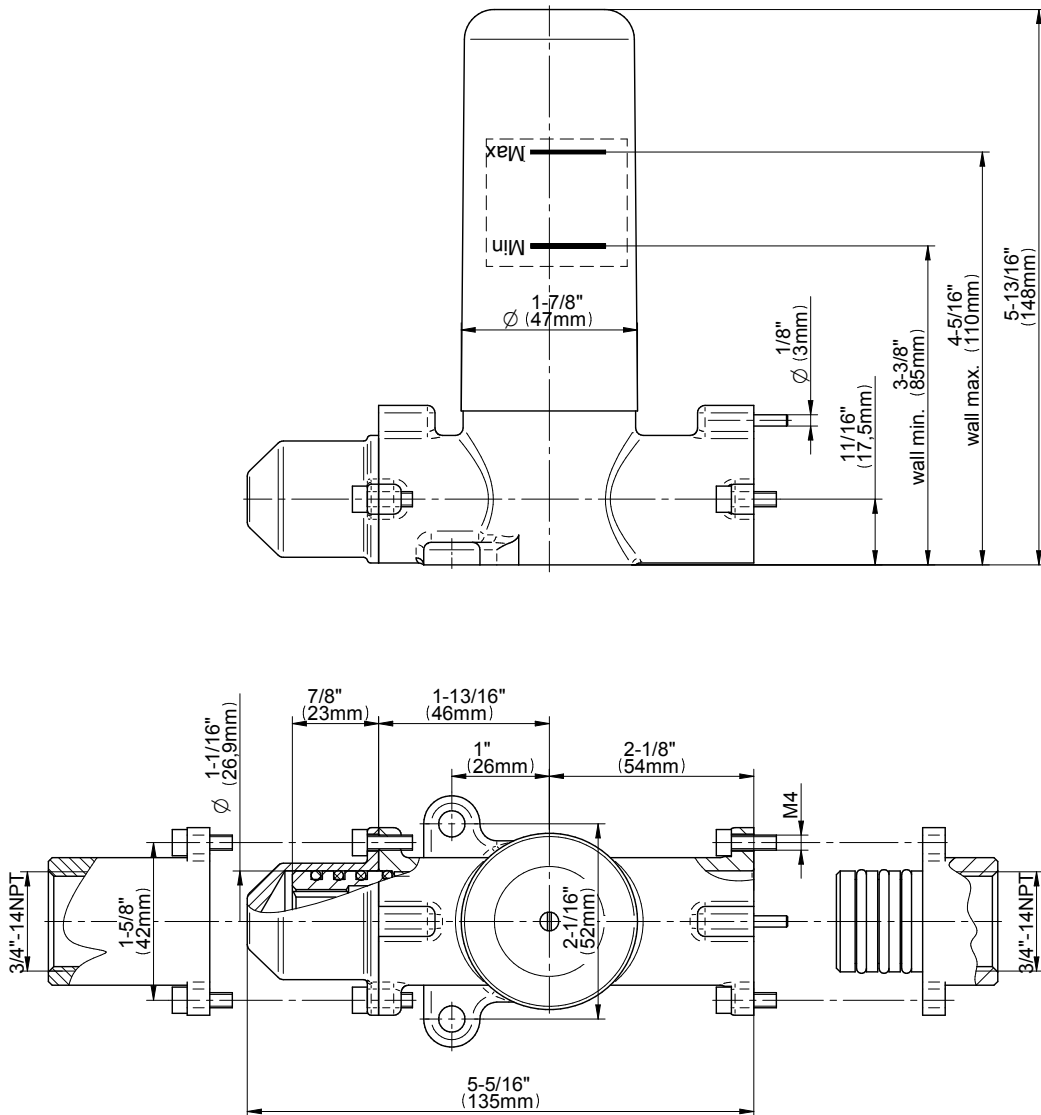

The measurements shown are for reference only. Products and specifications shown are subject to change without notice. Revised 3/2016.

www.graff-faucets.com | phone: 800-954-4723