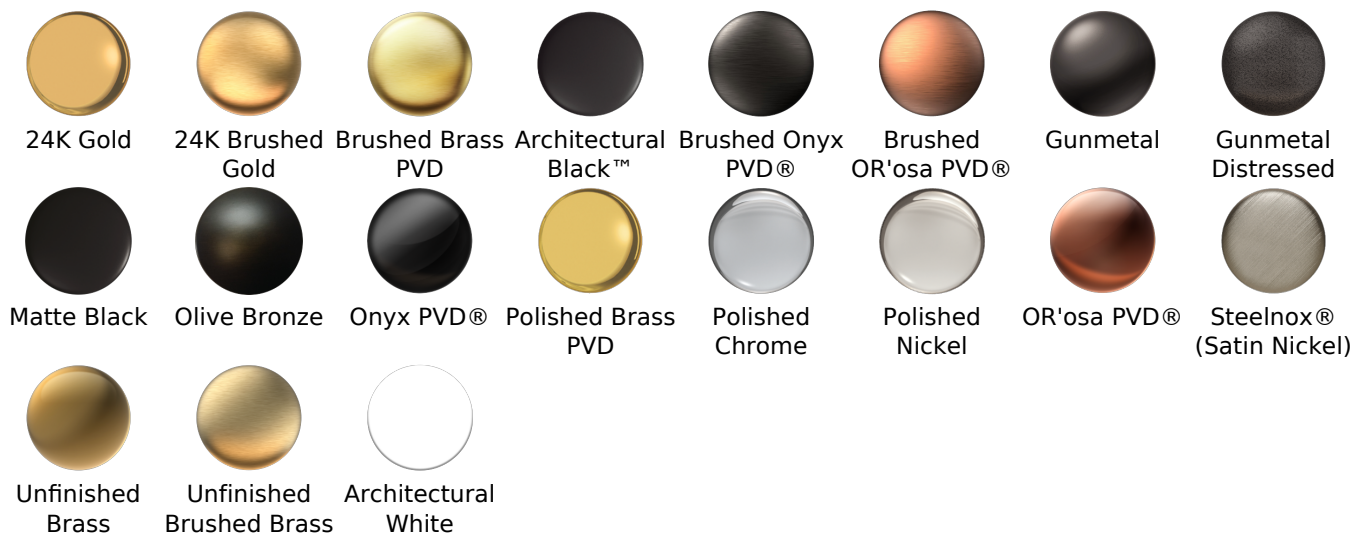

SHOWER
Contemporary 12" Shower Arm
G-8503

GRAFF®

Information

- Includes arm and solid round flange
- 1/2" NPT male thread inlet
- For use with all showerheads

Finishes