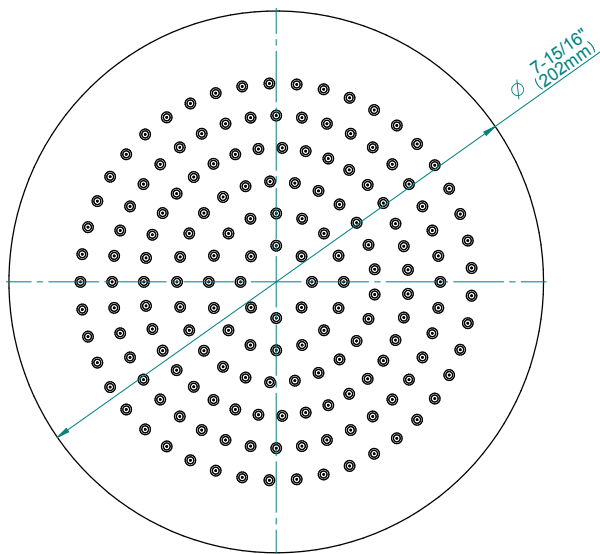

G-8449

Aqua-Sense Collection
Contemporary 8" Round Showerhead

GRAFF®
CUTTING EDGE DESIGN

Product Features

- 1/4" thick
- 169 no-clog, easy-clean rubber spray nozzles
- Showerhead flow rate ≤ 1.8 max gpm

Available Finishes

- Polished Chrome
  G-8449-PC
- Brushed Nickel
  G-8449-PN
- Polished Nickel
  G-8449-BNi
- Unfinished Brass*
  G-8449-UB*
- Steinox
  G-8449-SN
- Olive Brass*
  G-8449-OB*
- Architectural Black with Chrome Accents*
  G-8449-PC/BK*
- Brushed Gold*
  G-8449-BAU

* Special order finish- call for availability

Code Compliance

- CALGreen

Warranty

- Limited lifetime warranty

For complete warranty information go to www.graff-designs.com/en-nam/warranty

The measurements shown are for reference only. Products and specifications shown are subject to change without notice. Revised 12/2017

www.graff-designs.com | phone: 800-954-4723