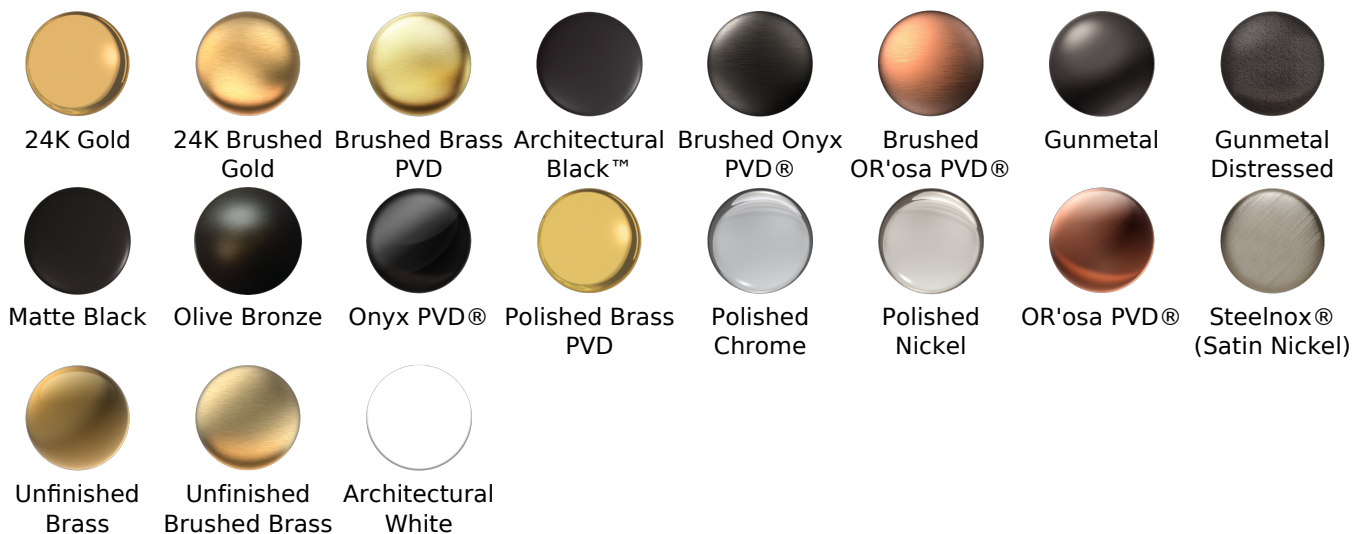

SHOWER
6" Contemporary Tub Spout
G-8555

GRAFF®

Information

- Includes spout ring
- 1/2" NPT female thread inlet
- Tub spout flow rate ~ 19.8 gpm @60 psi

Finishes