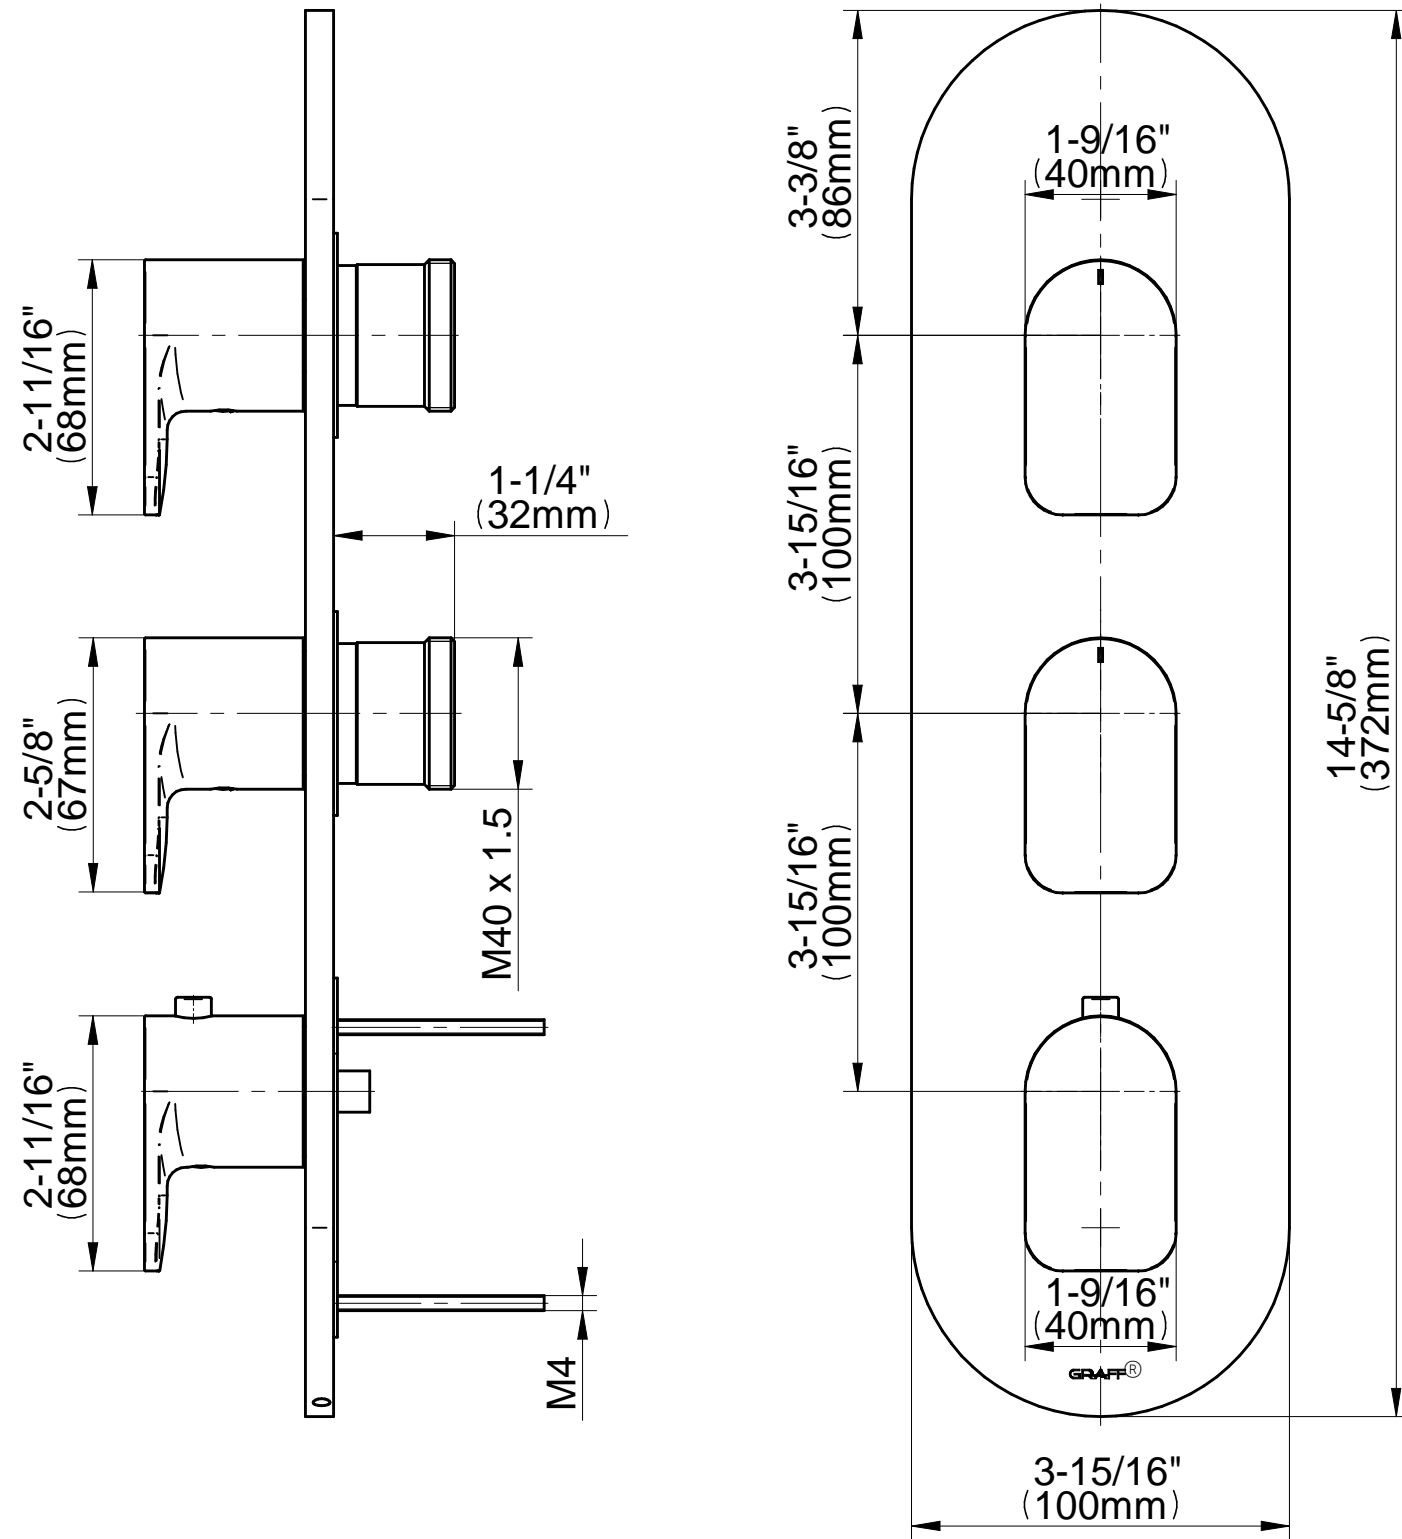

SHOWER
M-Series Thermostatic Shower
System - Tub and Shower with
Handshower
GL3.612WT-LM42E0

GRAFF®

Information

- 3/4" thermostatic valve and trim
- 3/4" stop/volume control and 3-way diverter valve
- 8" showerhead with 12" wall-mounted shower arm
- Showerhead features no-clog, easy-clean spray nozzles
- Handshower set with wall-mounted slide bar and 59" hose (PVD finishes use 59" flex hose)
- 6" contemporary tub spout
- Optional extension kit
- Flow rates: showerhead \leq 1.8 max gpm, handshower \leq 1.5 max gpm
- ADA
- CALGreen

Finishes

G-8056-LM42E0-T

SENTO Series

SHOWER
 Stop/Volume Control Rough Valve
G-8077

Information

- 18.1 gpm @ 60 psi
- 3/4" universal inlets/outlets with female threads
- Stacking inlet and outlet feature
- Supplied with protective plastic cover
- CalGreen compliant dependent on functions