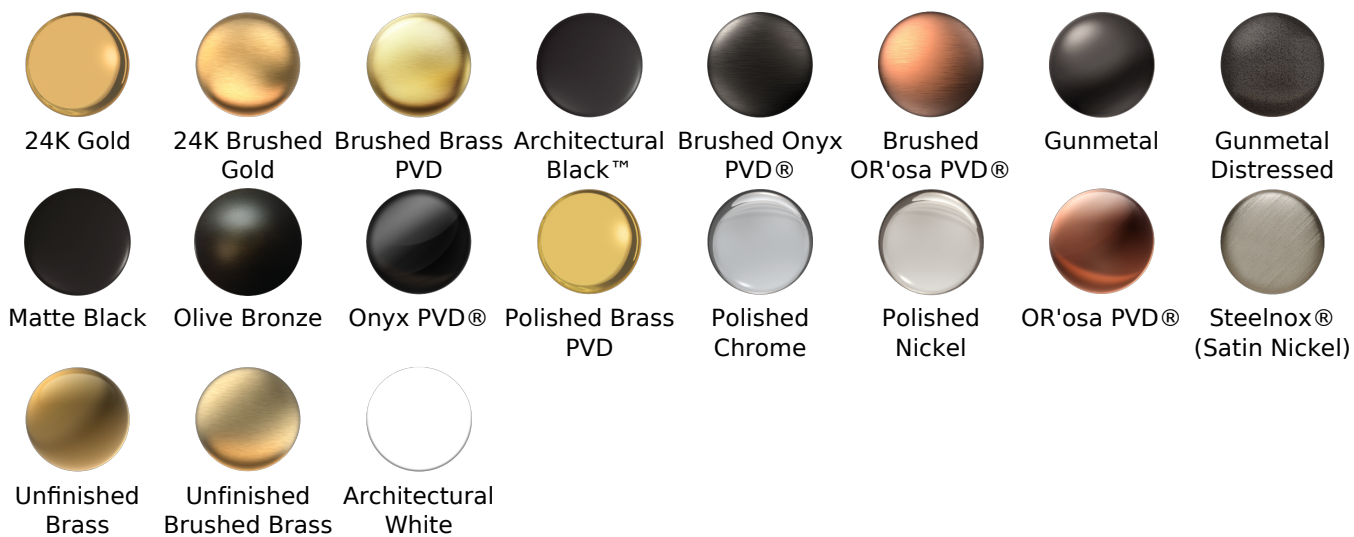

Information

- Brass spiral flexible hose with conical nut

Finishes