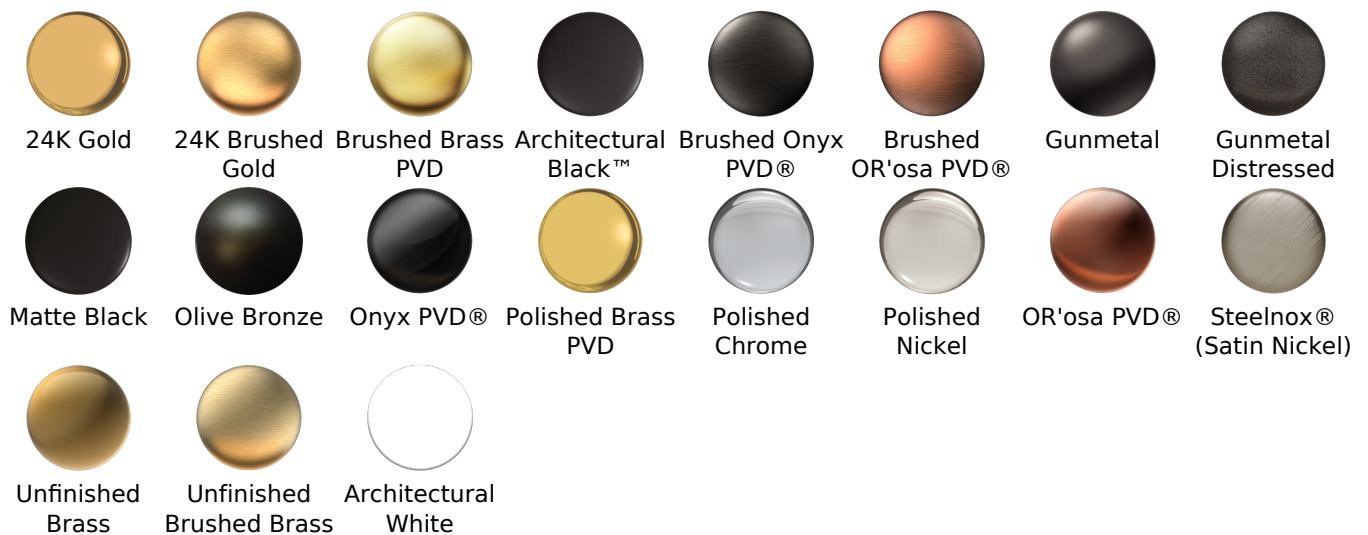

SHOWER
Sento M-Series Valve Trim with
Three Handles
G-8056-LM42E0-T

Information

- Three metal handles, decorative trim plate
- Use with M-Series rough valves
- ADA

Finishes