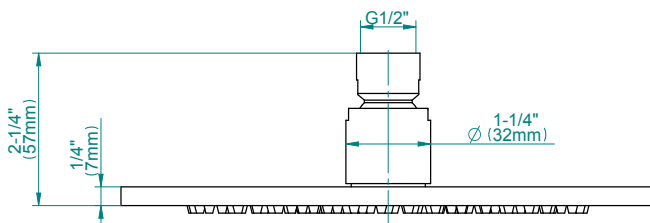

G-8449

Aqua-Sense Collection
Contemporary 8" Round Showerhead

GRAFF®
CUTTING EDGE DESIGN

Product Features

- 1/4" thick
- 169 no-clog, easy-clean rubber spray nozzles
- Showerhead flow rate ≤ 1.8 max gpm

Available Finishes

- Polished Chrome
  G-8449-PC
- Brushed Nickel
  G-8449-PN
- Polished Nickel
  G-8449-BNi
- Unfinished Brass*
  G-8449-UB*
- Steinox
  G-8449-SN
- Olive Brass*
  G-8449-OB*
- Architectural Black with Chrome Accents*
  G-8449-PC/BK*
- Brushed Gold*
  G-8449-BAU

* Special order finish- call for availability

Code Compliance

- CALGreen

Warranty

- Limited lifetime warranty

For complete warranty information go to www.graff-designs.com/en-nam/warranty

The measurements shown are for reference only. Products and specifications shown are subject to change without notice. Revised 12/2017

www.graff-designs.com | phone: 800-954-4723