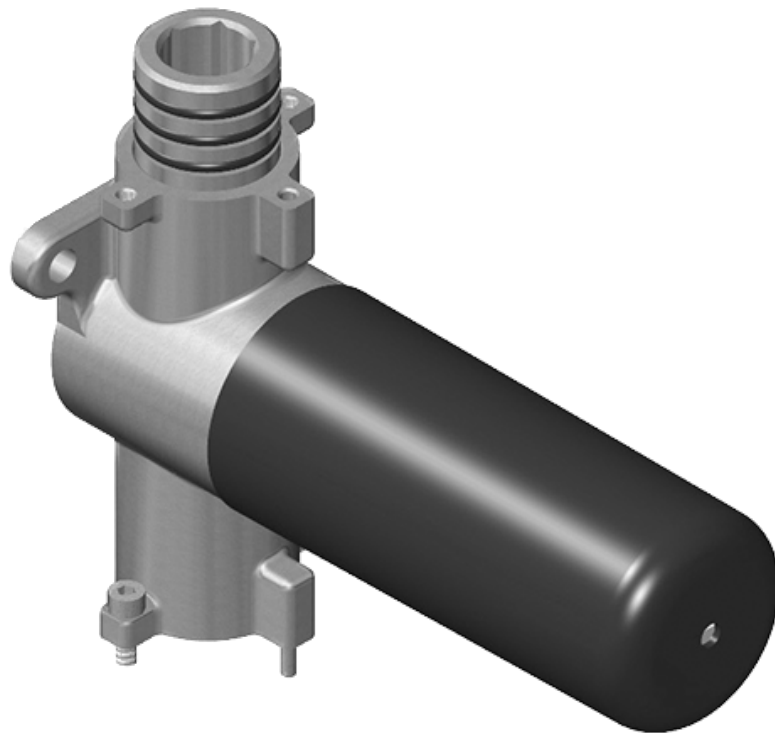

SHOWER
M-Series Thermostatic Shower
System - Tub and Shower with
Handshower
GL3.612WT-LM42E0

GRAFF®

Information

- 3/4" thermostatic valve and trim
- 3/4" stop/volume control and 3-way diverter valve
- 8" showerhead with 12" wall-mounted shower arm
- Showerhead features no-clog, easy-clean spray nozzles
- Handshower set with wall-mounted slide bar and 59" hose (PVD finishes use 59" flex hose)
- 6" contemporary tub spout
- Optional extension kit
- Flow rates: showerhead \leq 1.8 max gpm, handshower \leq 1.5 max gpm
- ADA
- CALGreen

www.graff-faucets.com | phone: 800-954-4723

SHOWER
 Sento M-Series Valve Trim with
 Three Handles
G-8056-LM42E0-T

Information

- Three metal handles, decorative trim plate
- Use with M-Series rough valves
- ADA

Finishes

G-8056-LM42E0-T

SENTO Series

SHOWER
 Stop/Volume Control Rough Valve
G-8077

Information

- 18.1 gpm @ 60 psi
- 3/4" universal inlets/outlets with female threads
- Stacking inlet and outlet feature
- Supplied with protective plastic cover
- CalGreen compliant dependent on functions

Finishes

G-8077

M-Series

Stop/Volume Control Rough Valve

GRAFF[®]
CUTTING EDGE DESIGN

Product Features

- 3/4" universal inlets/outlets with female threads
- 18.1 gpm @ 60 psi
- Stacking inlet and outlet feature
- Supplied with protective plastic cover
- CalGreen compliant dependent on functions