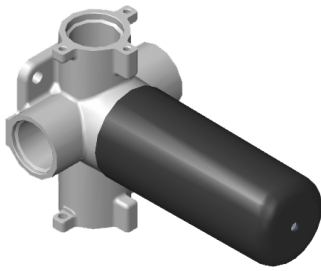

SHOWER
M-Series Thermostatic Shower
System - Tub and Shower with
Handshower
GL3.612WT-LM42E0

GRAFF®

Information

- 3/4" thermostatic valve and trim
- 3/4" stop/volume control and 3-way diverter valve
- 8" showerhead with 12" wall-mounted shower arm
- Showerhead features no-clog, easy-clean spray nozzles
- Handshower set with wall-mounted slide bar and 59" hose (PVD finishes use 59" flex hose)
- 6" contemporary tub spout
- Optional extension kit
- Flow rates: showerhead \leq 1.8 max gpm, handshower \leq 1.5 max gpm
- ADA
- CALGreen

Finishes

G-8006

M-Series

3/4" Concealed Thermostatic Rough Valve

Product Features

- 12.9 gpm @ 60 psi
- 3/4" universal inlets
- Built-in service stops
- Stacking outlet feature
- Complete serviceability from front of all units
- Supplied with protective plastic cover
- CalGreen compliant dependent on functions

www.graff-faucets.com | phone: 800-954-4723

SHOWER
 Three-Way Diverter Control Valve
 WITH Off Function (No Pass-
 Through)
G-8053

Information

- ~11.4 gpm @ 60 psi
- 3/4" universal inlets/outlets with female threads
- Operates one function at a time
- Stacking inlet feature
- Supplied with protective plastic cover
- CALGreen compliant depending on functions

Finishes

Unfinished Unfinished Architectural
Brass Brushed Brass White

G-8053

M-Series

3-Way Diverter Control Valve WITH Off Function (No Pass-Through)

Product Features

- 3/4" universal inlets/outlets with female threads
- Stacking inlet feature
- Supplied with protective plastic cover
- CalGreen compliant dependent on functions