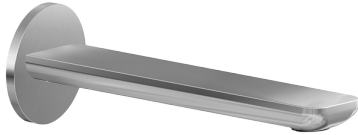

SHOWER
M-Series 3-Way Diverter Valve
Trim with Handle

Information

- Single metal handle
- Decorative trim plate
- Use with G-8053 3-Way Diverter Control Valve WITH Off Function
- Available Spring 2019 - call for earlier availability
- ADA

Finishes

G-8069-LM59E1-T

Sento Series

SHOWER
7" Contemporary Sento Tub Spout
G-6365

GRAFF®

Information

- Includes spout ring
- 1/2" NPT male thread inlet
- Tub spout flow rate ~ 14.0 gpm @60 psi
- Matches Sento Collection

Finishes

Product Features

- Includes spout ring
- 1/2" NPT female thread inlet
- Tub spout flow rate ~ 14.0 gpm @60 psi

Available Finishes

- Polished Chrome
G-6365-PC
- Brushed Nickel
G-6365-BNi
- Polished Nickel
G-6365-PN
- Olive Bronze
G-6365-OB
- Unfinished Brass*
G-6365-UB*
- Gold*
G-6365-AU*
- Brushed Gold*
G-6365-BAU*