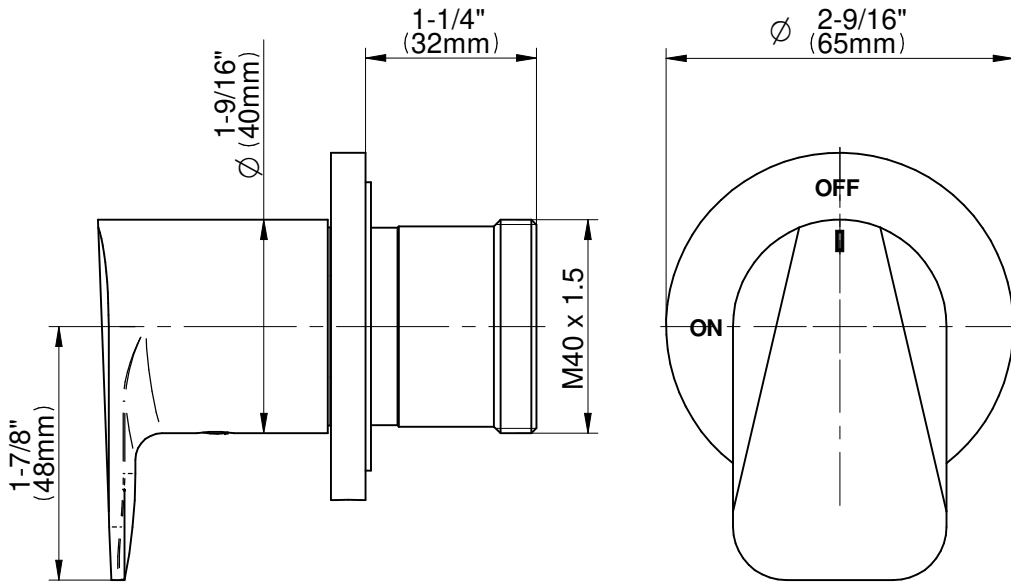

SHOWER
Sento M-Series Thermostatic
Shower System - Tub and Shower
with Handshower
GL3.H12ST-LM59E0

GRAFF®

Information

- 3/4" thermostatic valve and trim
- 3/4" stop/volume control valve and 3-way diverter valve and trims
- 8" showerhead with 12" wall-mounted shower arm
- Showerhead features no-clog, easy-clean spray nozzles
- Handshower set with wall-mounted slide bar and 59" hose (PVD finishes use 59" flex hose)
- 7" matching Sento collection tub spout
- Optional extension kit
- Flow rates: showerhead ≤ 1.8 max gpm, handshower ≤ 1.5 max gpm
- ADA
- CALGreen

SHOWER
M-Series Thermostatic Valve Trim
with Handle

Information

- Single metal handle
- Decorative trim plate
- Use with G-8006 Thermostatic Rough Valve
- ADA

Finishes

G-8037-LM59E-T

Sento Series

SHOWER
M-Series Stop/Volume Control
Valve Trim with Handle

Information

- Single metal handle
- Decorative trim plate
- Use with G-8076 Stop/Volume Control Rough Valve with Pass-Through or G-8077 Stop/Volume Control Rough Valve
- ADA

Finishes

G-8097-LM59E1-T

Sento Series

SHOWER
M-Series 3-Way Diverter Valve
Trim with Handle

Information

- Single metal handle
- Decorative trim plate
- Use with G-8053 3-Way Diverter Control Valve WITH Off Function
- Available Spring 2019 - call for earlier availability
- ADA