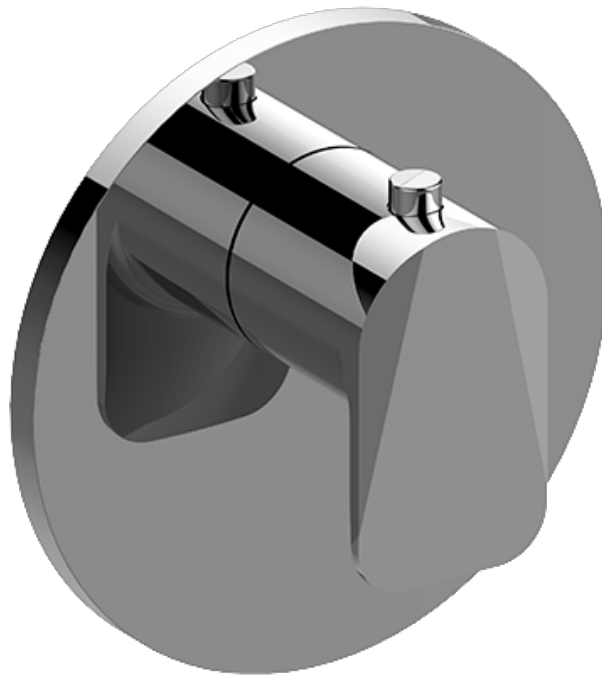

SHOWER
Sento M-Series Thermostatic
Shower System - Tub and Shower
with Handshower
GL3.H12ST-LM59E0

GRAFF®

Information

- 3/4" thermostatic valve and trim
- 3/4" stop/volume control valve and 3-way diverter valve and trims
- 8" showerhead with 12" wall-mounted shower arm
- Showerhead features no-clog, easy-clean spray nozzles
- Handshower set with wall-mounted slide bar and 59" hose (PVD finishes use 59" flex hose)
- 7" matching Sento collection tub spout
- Optional extension kit
- Flow rates: showerhead ≤ 1.8 max gpm, handshower ≤ 1.5 max gpm
- ADA
- CALGreen

SHOWER
M-Series Thermostatic Valve Trim
with Handle

Information

- Single metal handle
- Decorative trim plate
- Use with G-8006 Thermostatic Rough Valve
- ADA

Finishes

G-8037-LM59E-T

Sento Series

SHOWER
M-Series Stop/Volume Control
Valve Trim with Handle

Information

- Single metal handle
- Decorative trim plate
- Use with G-8076 Stop/Volume Control Rough Valve with Pass-Through or G-8077 Stop/Volume Control Rough Valve
- ADA

Finishes

G-8097-LM59E1-T

Sento Series

SHOWER
M-Series 3-Way Diverter Valve
Trim with Handle

Information

- Single metal handle
- Decorative trim plate
- Use with G-8053 3-Way Diverter Control Valve WITH Off Function
- Available Spring 2019 - call for earlier availability
- ADA