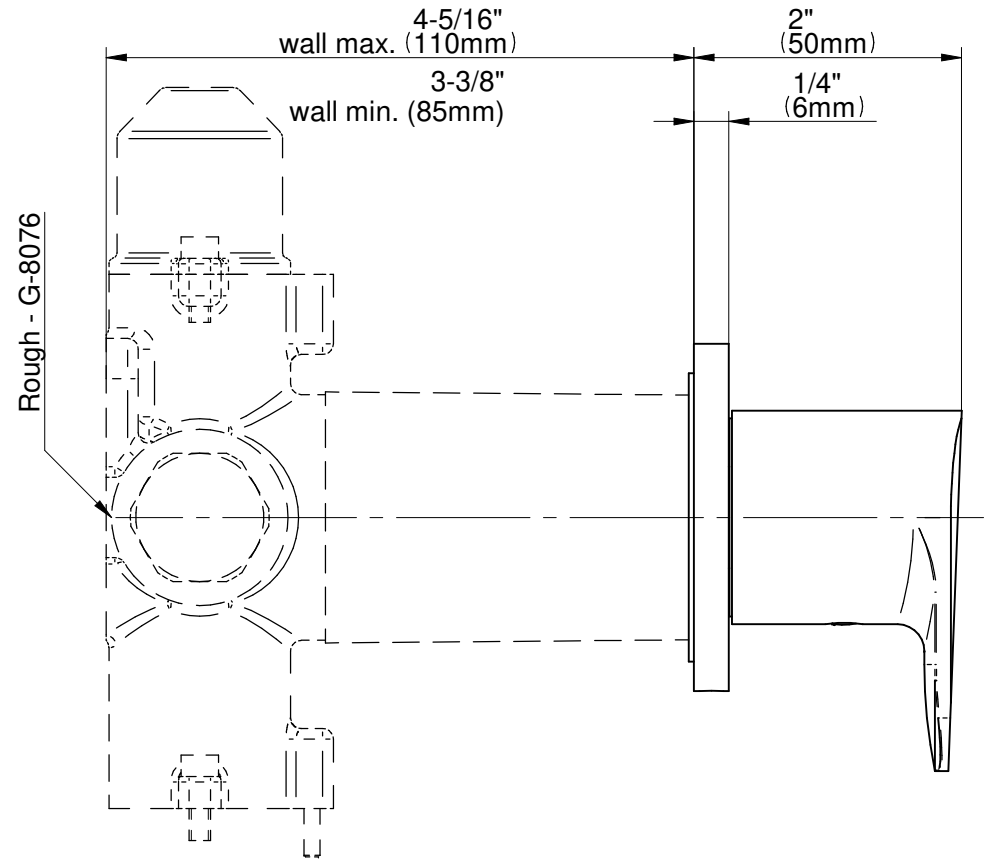

SHOWER
Sento M-Series Thermostatic
Shower System - Tub and Shower
with Handshower
GL3.H12ST-LM59E0

GRAFF®

Information

- 3/4" thermostatic valve and trim
- 3/4" stop/volume control valve and 3-way diverter valve and trims
- 8" showerhead with 12" wall-mounted shower arm
- Showerhead features no-clog, easy-clean spray nozzles
- Handshower set with wall-mounted slide bar and 59" hose (PVD finishes use 59" flex hose)
- 7" matching Sento collection tub spout
- Optional extension kit
- Flow rates: showerhead ≤ 1.8 max gpm, handshower ≤ 1.5 max gpm
- ADA
- CALGreen

SHOWER
M-Series Thermostatic Valve Trim
with Handle

Information

- Single metal handle
- Decorative trim plate
- Use with G-8006 Thermostatic Rough Valve
- ADA

Finishes

G-8037-LM59E-T

Sento Series

SHOWER
M-Series Stop/Volume Control
Valve Trim with Handle

Information

- Single metal handle
- Decorative trim plate
- Use with G-8076 Stop/Volume Control Rough Valve with Pass-Through or G-8077 Stop/Volume Control Rough Valve
- ADA

Finishes

G-8097-LM59E1-T

Sento Series

SHOWER
M-Series 3-Way Diverter Valve
Trim with Handle

Information

- Single metal handle
- Decorative trim plate
- Use with G-8053 3-Way Diverter Control Valve WITH Off Function
- Available Spring 2019 - call for earlier availability
- ADA