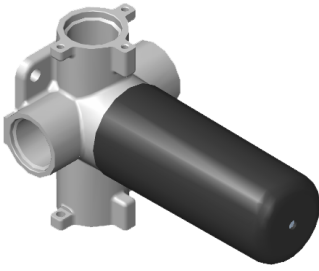

www.graff-faucets.com | phone: 800-954-4723

SHOWER
 Three-Way Diverter Control Valve
 WITH Off Function (No Pass-
 Through)
G-8053

Information

- ~11.4 gpm @ 60 psi
- 3/4" universal inlets/outlets with female threads
- Operates one function at a time
- Stacking inlet feature
- Supplied with protective plastic cover
- CALGreen compliant depending on functions

Finishes

Unfinished Unfinished Architectural
Brass Brushed Brass White

G-8053

M-Series

3-Way Diverter Control Valve WITH Off Function (No Pass-Through)

GRAFF[®]
CUTTING EDGE DESIGN

Product Features

- 3/4" universal inlets/outlets with female threads
- Stacking inlet feature
- Supplied with protective plastic cover
- CalGreen compliant dependent on functions