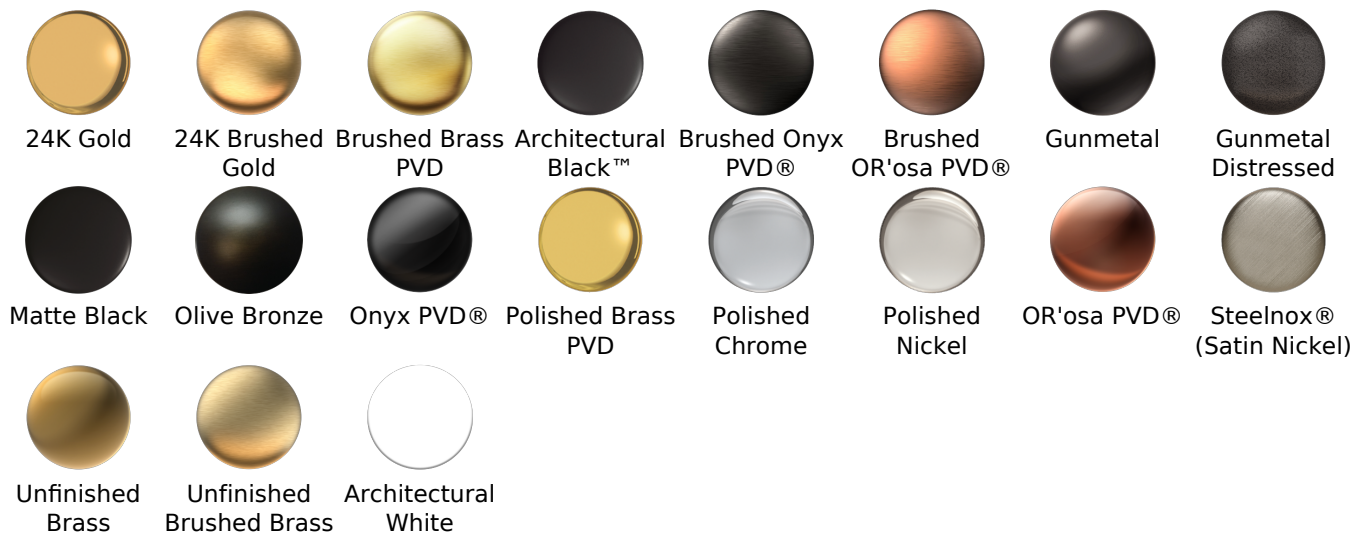

Finishes

Product Features

- Includes spout ring
- 1/2" NPT female thread inlet
- Tub spout flow rate ~ 14.0 gpm @60 psi

Available Finishes

- Polished Chrome
G-6365-PC
- Brushed Nickel
G-6365-BNi
- Polished Nickel
G-6365-PN
- Olive Bronze
G-6365-OB
- Unfinished Brass*
G-6365-UB*
- Gold*
G-6365-AU*
- Brushed Gold*
G-6365-BAU*