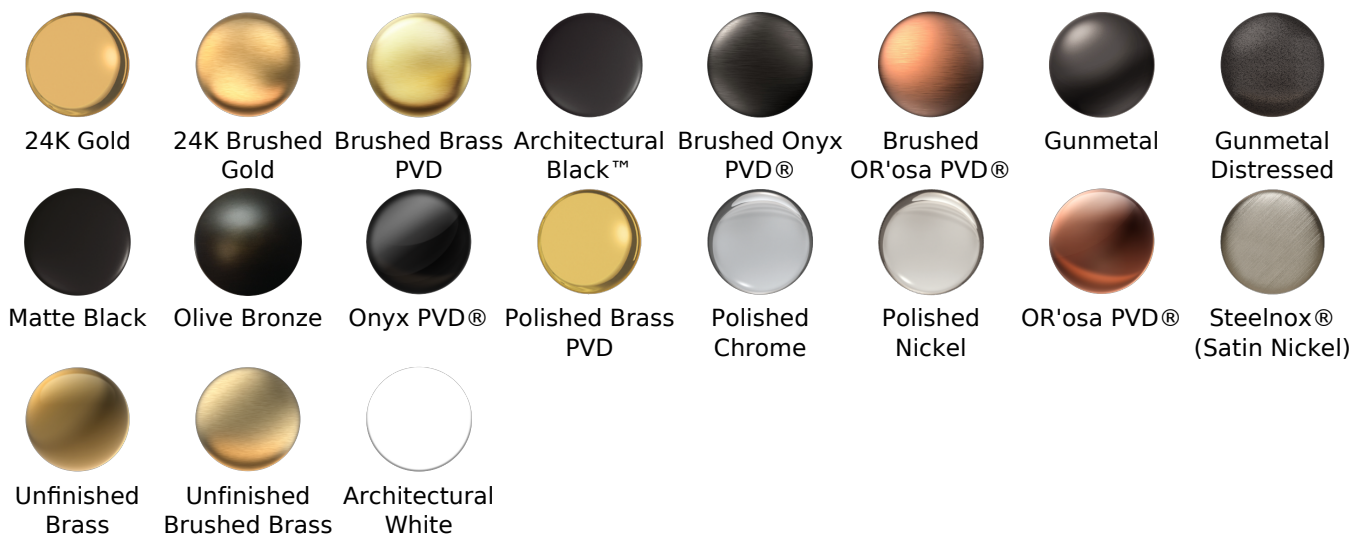

Available Finishes

- Polished Chrome
G-8605-PC
- Polished Nickel
G-8605-PN
- Brushed Nickel
G-8605-BNi
- Unfinished Brushed Brass*
G-8605-UBB*
- Unfinished Brass*
G-8605-UB*
- Matte Black*
G-8605-MBK*
- Architectural Black*
G-8605-BK*
- Architectural White*
G-8605-WT*
- Olive Brass*
G-8605-OB*
- Gunmetal*
G-8605-GM*
- Vintage Brushed Brass*
G-8605-VBB*
- Steelnox (Satin Nickel)
G-8605-SN
- 24K Brushed Gold*
G-8605-BAU*
- 24K Gold*
G-8605-AU*
- Gunmetal Distressed*
G-8605-GMD*

* Special order finish- call for availability

SHOWER
 Contemporary Round Wall Supply
 Elbow
G-8613

Information

- 1/2" NPT female thread inlet

Finishes

G-8613

Shower Components Contemporary Round Wall Supply Elbow