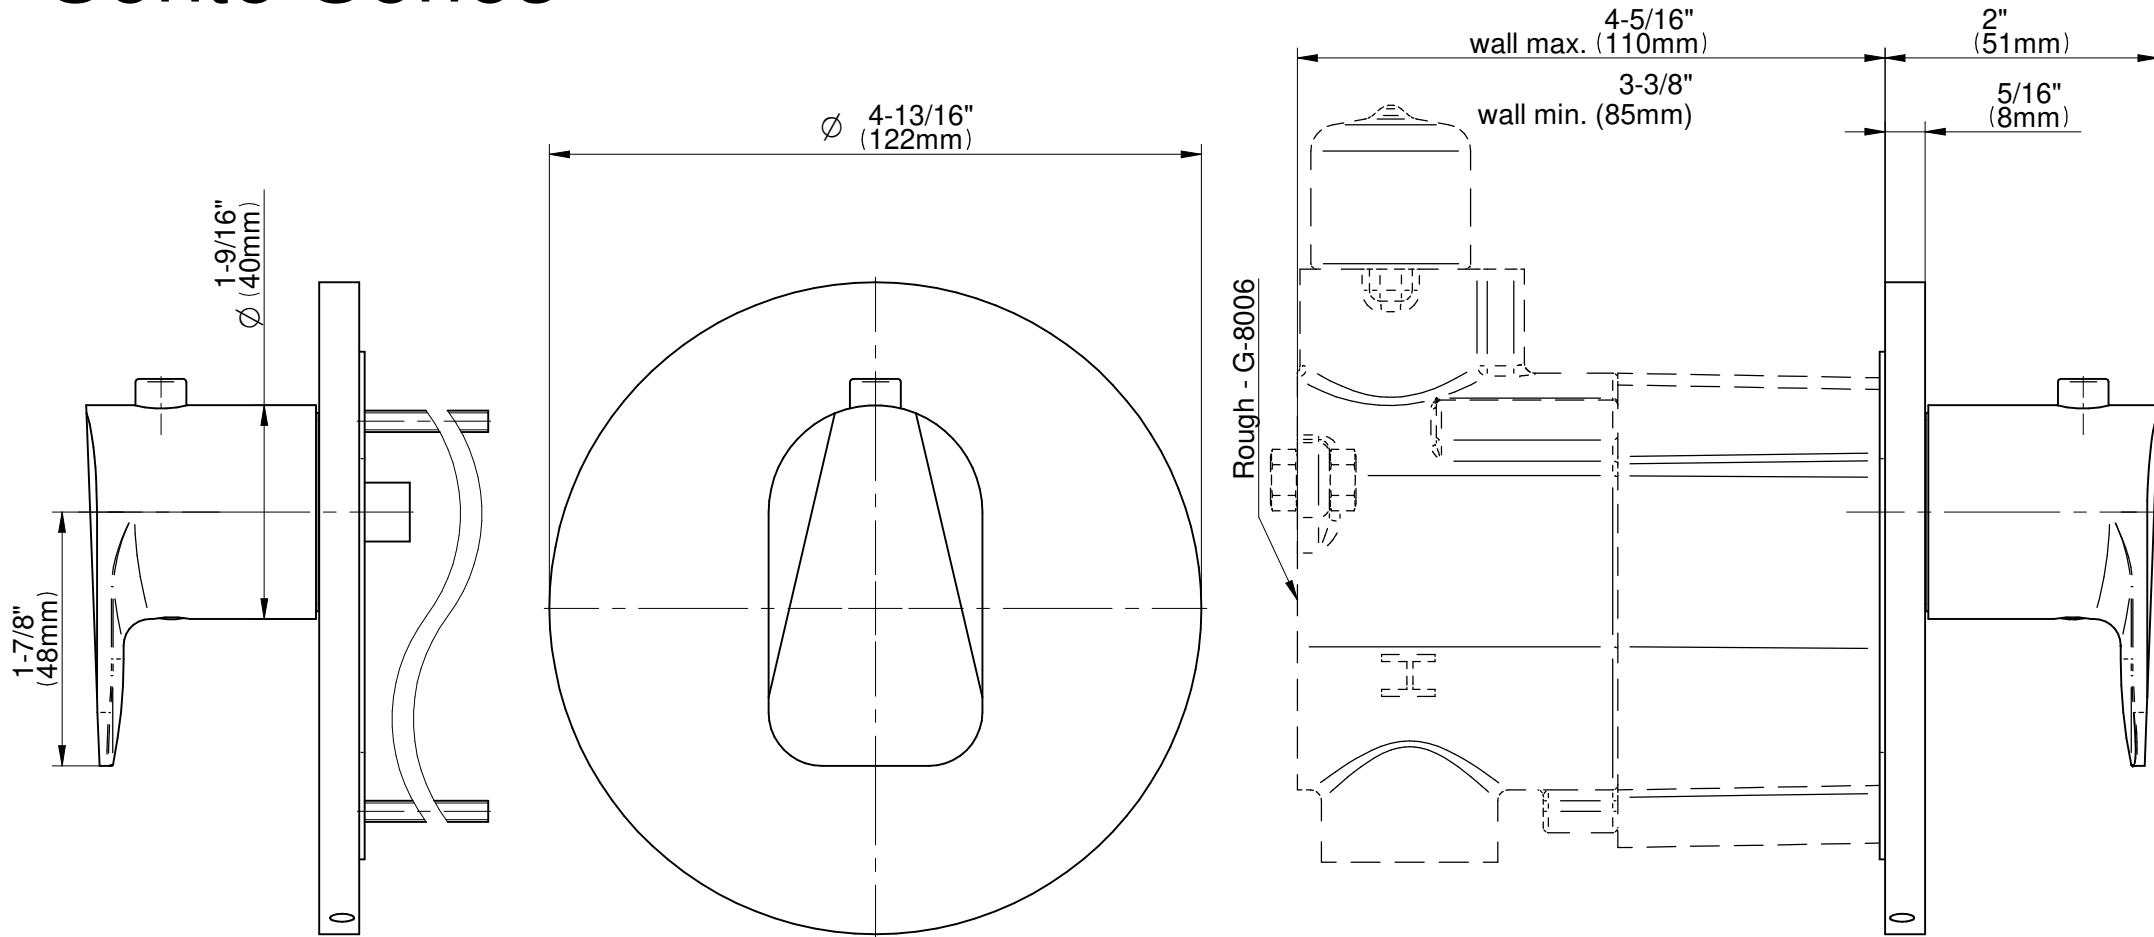

SHOWER
Sento M-Series Thermostatic
Shower System - Tub and Shower
with Handshower
GL3.H12ST-LM59E0

GRAFF®

Information

- 3/4" thermostatic valve and trim
- 3/4" stop/volume control valve and 3-way diverter valve and trims
- 8" showerhead with 12" wall-mounted shower arm
- Showerhead features no-clog, easy-clean spray nozzles
- Handshower set with wall-mounted slide bar and 59" hose (PVD finishes use 59" flex hose)
- 7" matching Sento collection tub spout
- Optional extension kit
- Flow rates: showerhead ≤ 1.8 max gpm, handshower ≤ 1.5 max gpm
- ADA
- CALGreen

SHOWER
M-Series Thermostatic Valve Trim
with Handle

Information

- Single metal handle
- Decorative trim plate
- Use with G-8006 Thermostatic Rough Valve
- ADA

Finishes

G-8037-LM59E-T

Sento Series

SHOWER
M-Series Stop/Volume Control
Valve Trim with Handle

SHOWER
M-Series 3-Way Diverter Valve
Trim with Handle

Information

- Single metal handle
- Decorative trim plate
- Use with G-8053 3-Way Diverter Control Valve WITH Off Function
- Available Spring 2019 - call for earlier availability
- ADA