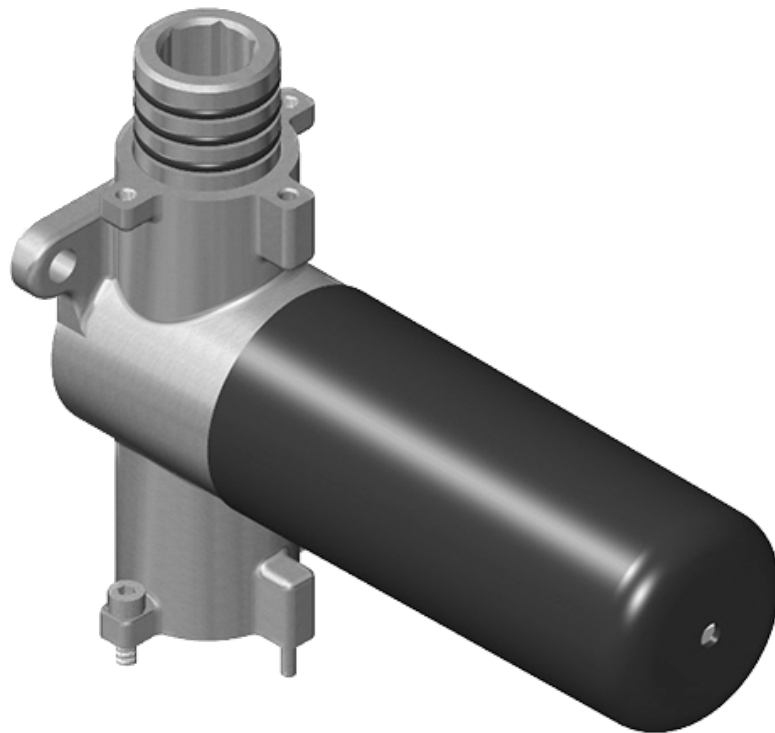

Finishes

Unfinished Unfinished Architectural
Brass Brushed Brass White

G-8053

M-Series

3-Way Diverter Control Valve WITH Off Function (No Pass-Through)

GRAFF[®]
CUTTING EDGE DESIGN

Product Features

- 3/4" universal inlets/outlets with female threads
- Stacking inlet feature
- Supplied with protective plastic cover
- CalGreen compliant dependent on functions

www.graff-faucets.com | phone: 800-954-4723

SHOWER
 Stop/Volume Control Rough Valve
G-8077

Information

- 18.1 gpm @ 60 psi
- 3/4" universal inlets/outlets with female threads
- Stacking inlet and outlet feature
- Supplied with protective plastic cover
- CalGreen compliant dependent on functions

Finishes

G-8077

M-Series

Stop/Volume Control Rough Valve

Product Features

- 3/4" universal inlets/outlets with female threads
- 18.1 gpm @ 60 psi
- Stacking inlet and outlet feature
- Supplied with protective plastic cover
- CalGreen compliant dependent on functions