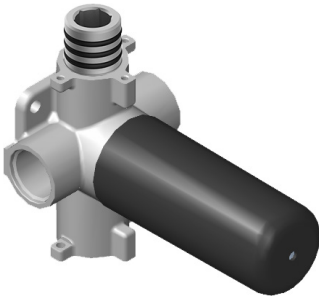

SHOWER
 Two-Way Diverter Volume Control
 Valve WITH Off Function and Pass-
 Through
G-8052

Information

- 11.7 gpm @ 60 psi
- 3/4" universal inlets/outlets with female threads
- Operates one function at a time
- Stacking inlet and pass-through port feature
- Supplied with protective plastic cover
- CALGreen compliant depending on functions

Finishes

Architectural
White

G-8052 M-Series
 2-Way Diverter Volume Control Valve
 WITH Off Function and Pass-Through

Product Features

- 12.1 gpm @ 60 psi
- 3/4" universal inlets/outlets with female threads
- Stacking inlet and pass-through port feature
- Supplied with protective plastic cover
- CalGreen compliant dependent on functions