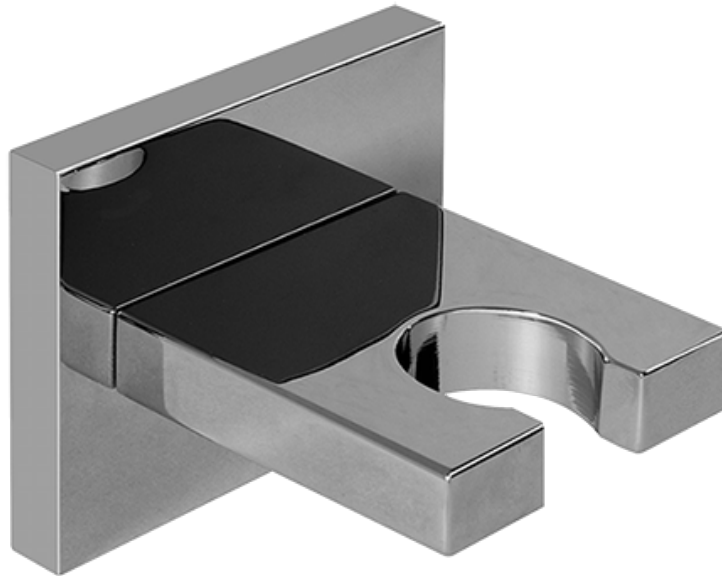

* Special order finish- call for availability

SHOWER
Contemporary Square Wall
Bracket for Handshower
G-8632

GRAFF®

Information

- Solid brass construction

Finishes

24K Gold

24K Brushed Gold