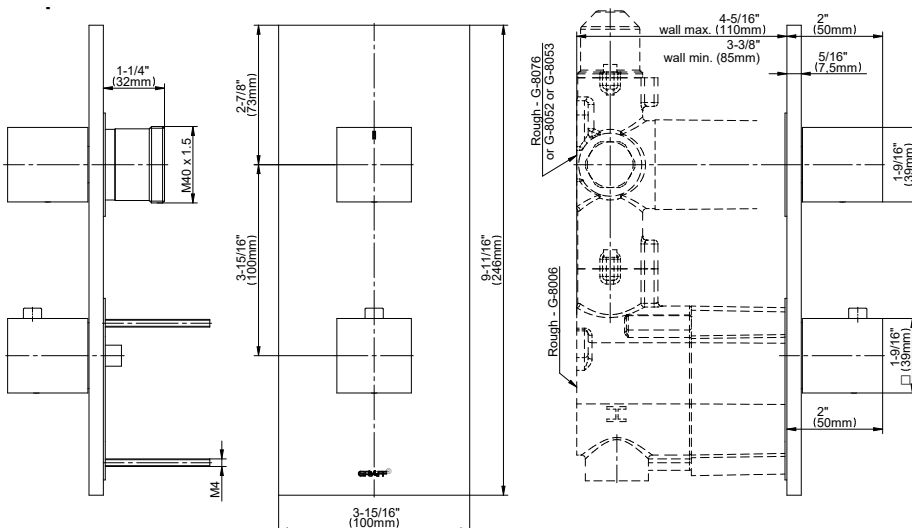

The measurements shown are for reference only. Products and specifications shown are subject to change without notice. Revised 11/2019

www.graff-designs.com | phone: 800-954-4723