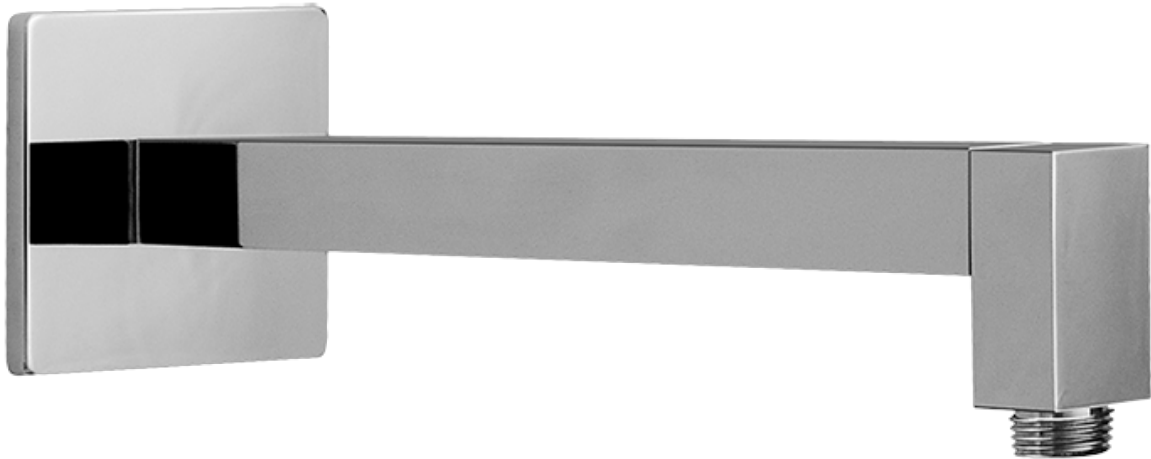

www.graff-designs.com | phone: 800-954-4723

SHOWER
Contemporary 12" Shower Arm
G-8530

GRAFF®

Information

- Includes arm and square flange
- 1/2" NPT male thread inlet
- For use with all showerheads (especially G-8438)