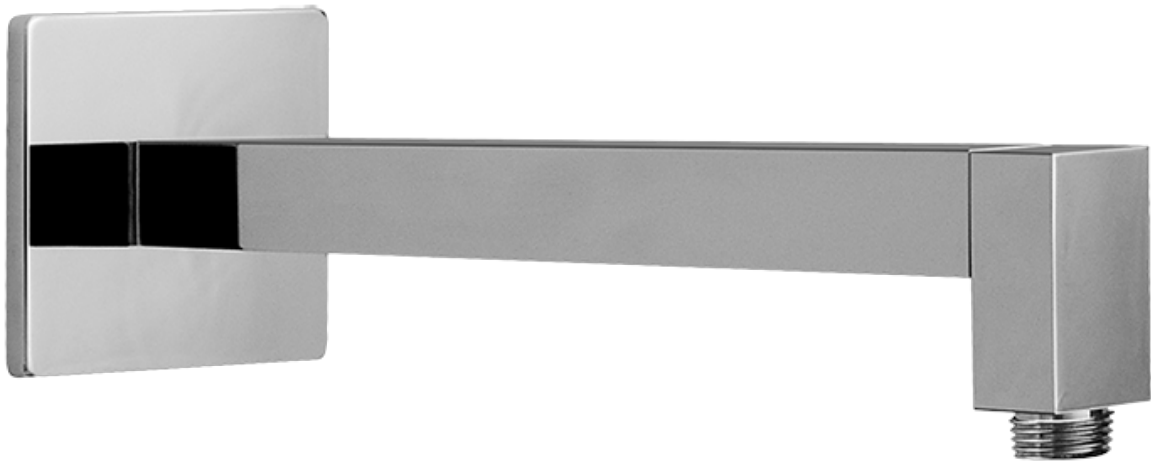

www.graff-faucets.com | phone: 800-954-4723

SHOWER
Contemporary 12" Shower Arm
G-8530

GRAFF[®]

Information

- Includes arm and square flange
- 1/2" NPT male thread inlet
- For use with all showerheads (especially G-8438)