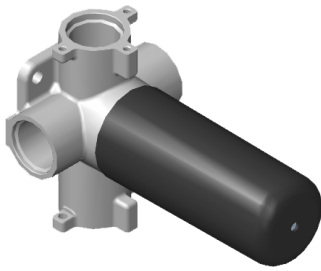

Finishes

G-8006

M-Series

3/4" Concealed Thermostatic Rough Valve

Product Features

- 12.9 gpm @ 60 psi
- 3/4" universal inlets
- Built-in service stops
- Stacking outlet feature
- Complete serviceability from front of all units
- Supplied with protective plastic cover
- CalGreen compliant dependent on functions

www.graff-faucets.com | phone: 800-954-4723

SHOWER
M-Series Square Thermostatic
Valve Trim Plate and Handle
G-8043-SH-T

GRAFF®

Information

- Single metal handle
- Decorative trim plate
- Use with G-8006 thermostatic rough valve
- To complete package, you must order rough valve

Finishes

G-8043-SH-T

Thermostatic Valve -Trim - M-Series

GRAFF[®]
CUTTING EDGE DESIGN

SHOWER
Three-Way Diverter Control Valve
WITH Off Function (No Pass-
Through)
G-8053

GRAFF®

Information

- ~11.4 gpm @ 60 psi
- 3/4" universal inlets/outlets with female threads
- Operates one function at a time
- Stacking inlet feature
- Supplied with protective plastic cover
- CALGreen compliant depending on functions

Finishes

G-8053

M-Series

3-Way Diverter Control Valve WITH Off Function (No Pass-Through)

Product Features

- 3/4" universal inlets/outlets with female threads
- Stacking inlet feature
- Supplied with protective plastic cover
- CalGreen compliant dependent on functions