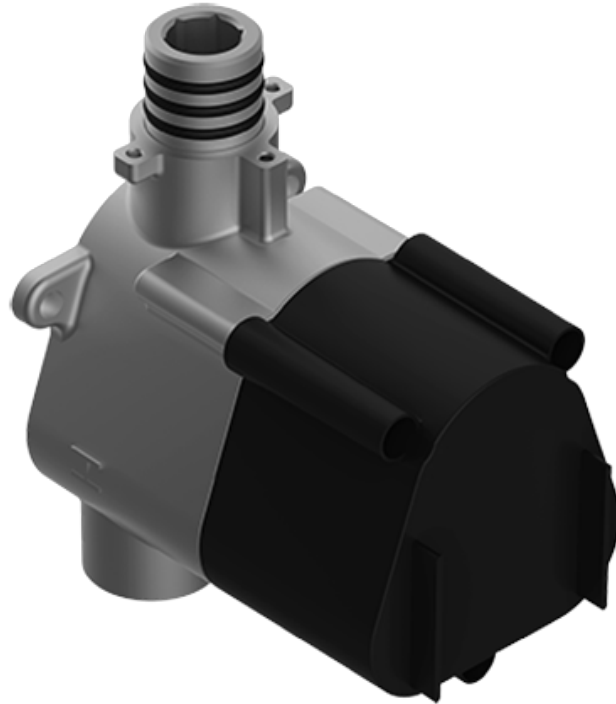

SHOWER
M-Series Full Thermostatic
Shower System with Diverter
Valve
GM2.122SG-SH0

GRAFF®

Information

- 3/4" thermostatic valve and trim
- 8" rain showerhead with 12" wall-mounted shower arm
- Swivel body sprays (3 pieces)
- Handshower set w/wall bracket
- 3-way diverter valve
- Showerhead features no-clog, easy-clean spray nozzles
- Optional extension kit
- 3/4" thermostatic rough valve flow rate ~12.9 gpm @60 psi
- Flow rates: showerhead \leq 1.8 max gpm, handshower \leq 1.5 max gpm, body sprays \leq 1.5 max gpm each

SHOWER
Thermostatic Rough Valve
G-8006

GRAFF®

Information

- 12.9 gpm @ 60 psi
- 3/4" universal inlets
- Built-in service stops
- Stacking outlet feature
- Complete serviceability from front of all units
- Supplied with protective plastic cover
- CalGreen compliant dependent on functions

Finishes

G-8006

M-Series

3/4" Concealed Thermostatic Rough Valve

Product Features

- 12.9 gpm @ 60 psi
- 3/4" universal inlets
- Built-in service stops
- Stacking outlet feature
- Complete serviceability from front of all units
- Supplied with protective plastic cover
- CalGreen compliant dependent on functions

Finishes

G-8043-SH-T

Thermostatic Valve -Trim - M-Series

GRAFF[®]
CUTTING EDGE DESIGN

SHOWER
Three-Way Diverter Control Valve
WITH Off Function (No Pass-
Through)
G-8053

GRAFF®

Information

- ~11.4 gpm @ 60 psi
- 3/4" universal inlets/outlets with female threads
- Operates one function at a time
- Stacking inlet feature
- Supplied with protective plastic cover
- CALGreen compliant depending on functions