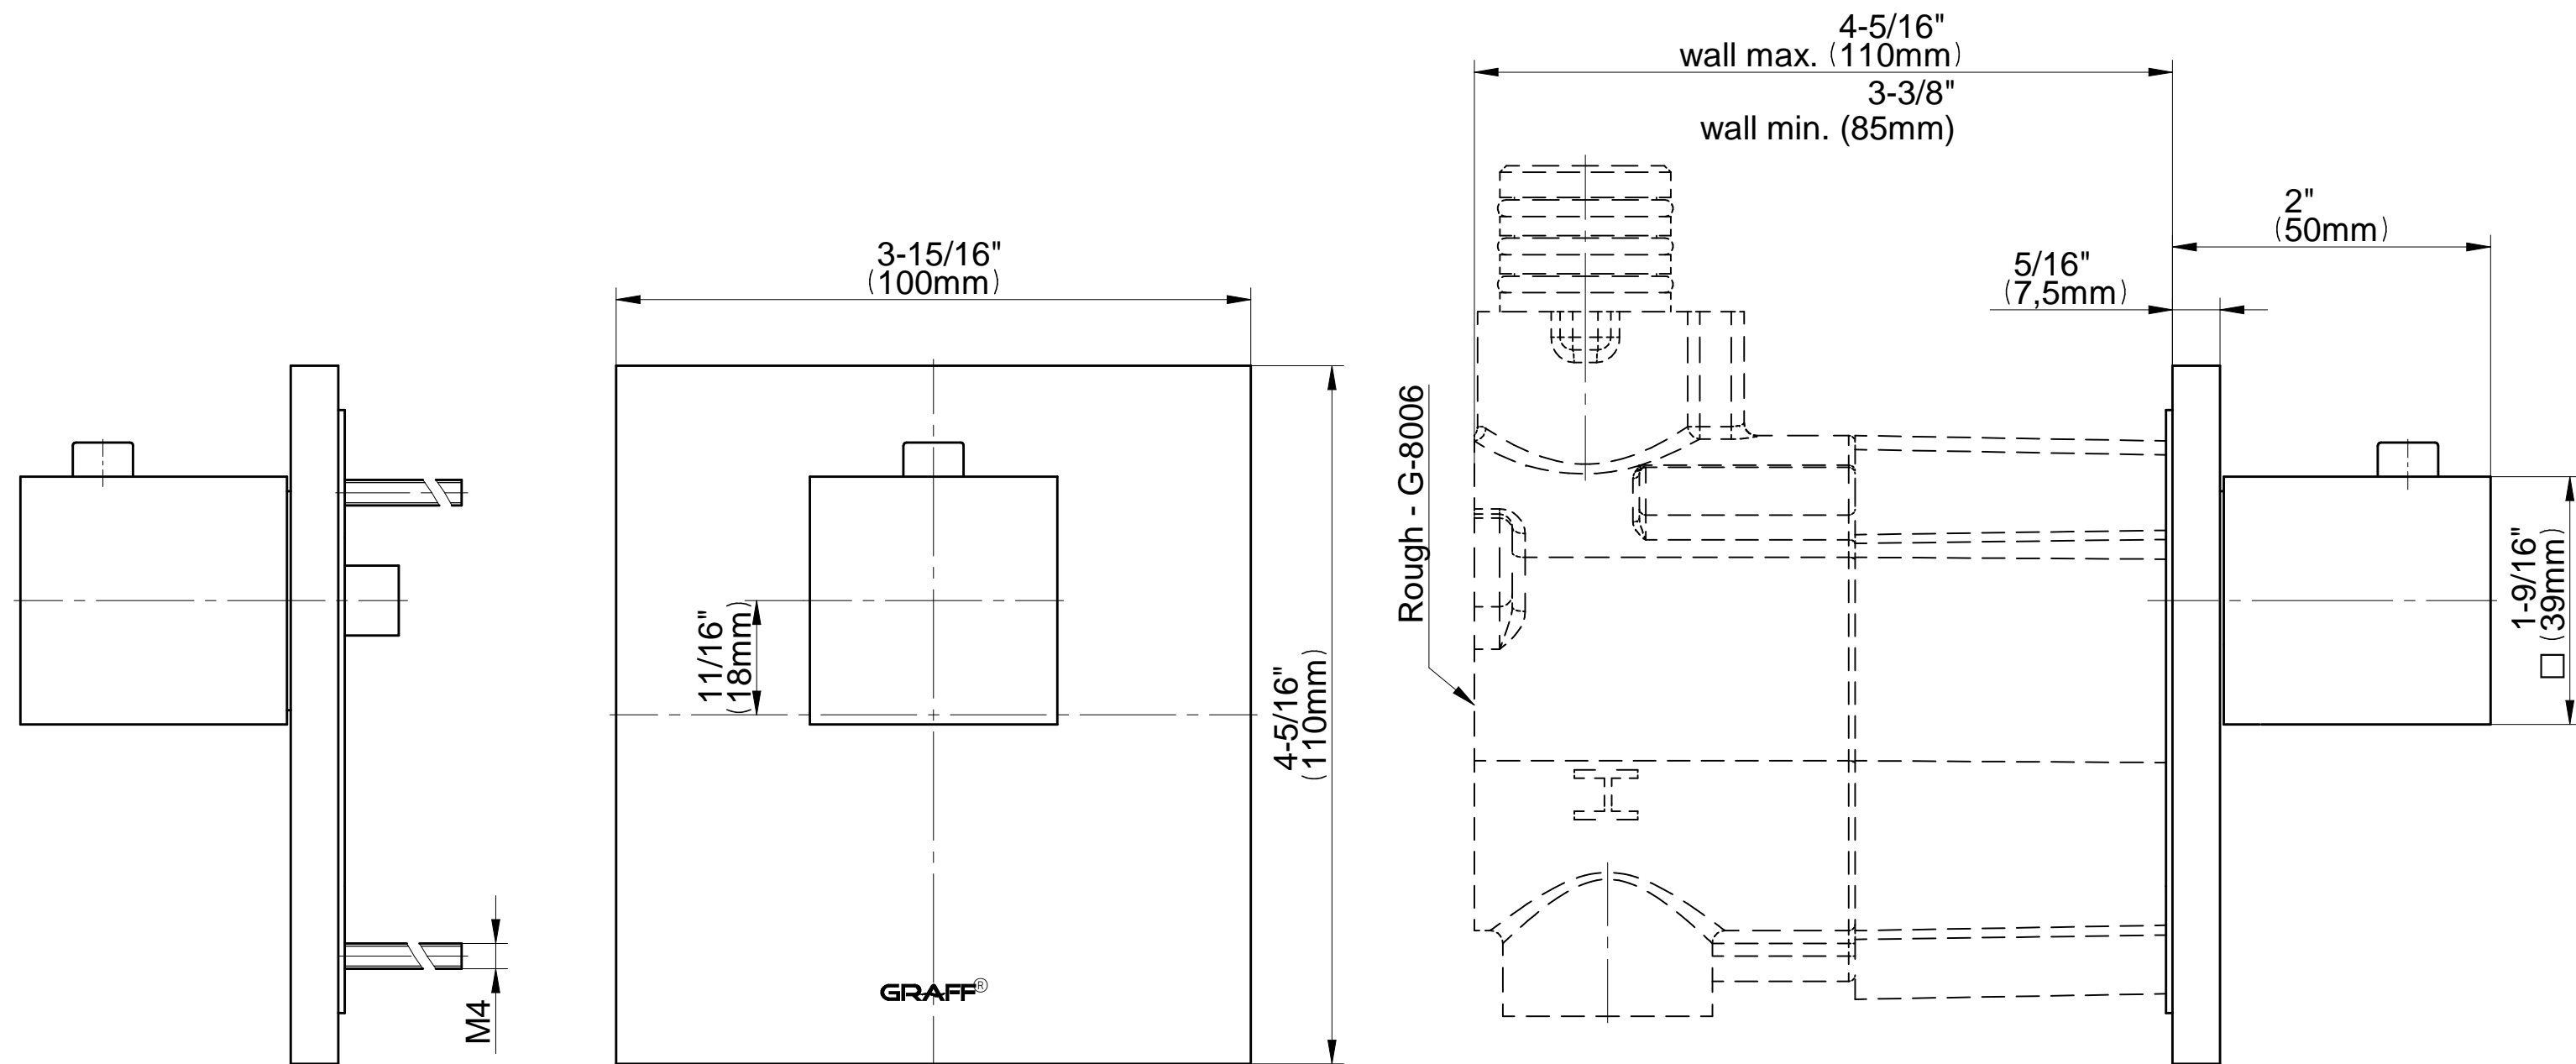

SHOWER
M-Series Full Thermostatic
Shower System with Diverter
Valve
GM2.122SG-SH0

GRAFF®

Information

- 3/4" thermostatic valve and trim
- 8" rain showerhead with 12" wall-mounted shower arm
- Swivel body sprays (3 pieces)
- Handshower set w/wall bracket
- 3-way diverter valve
- Showerhead features no-clog, easy-clean spray nozzles
- Optional extension kit
- 3/4" thermostatic rough valve flow rate ~12.9 gpm @60 psi
- Flow rates: showerhead \leq 1.8 max gpm, handshower \leq 1.5 max gpm, body sprays \leq 1.5 max gpm each

www.graff-faucets.com | phone: 800-954-4723

SHOWER
M-Series Square Thermostatic
Valve Trim Plate and Handle
G-8043-SH-T

GRAFF®

Information

- Single metal handle
- Decorative trim plate
- Use with G-8006 thermostatic rough valve
- To complete package, you must order rough valve

Finishes

G-8043-SH-T

Thermostatic Valve -Trim - M-Series

GRAFF[®]
CUTTING EDGE DESIGN

SHOWER
Three-Way Diverter Control Valve
WITH Off Function (No Pass-
Through)
G-8053

GRAFF®

Information

- ~11.4 gpm @ 60 psi
- 3/4" universal inlets/outlets with female threads
- Operates one function at a time
- Stacking inlet feature
- Supplied with protective plastic cover
- CALGreen compliant depending on functions