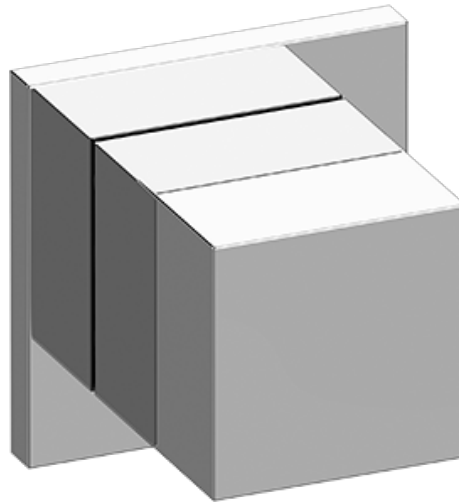

www.graff-faucets.com | phone: 800-954-4723

SHOWER
M-Series Square Three-Way
Diverter Valve Trim Plate and
Handle
G-8072-SH1-T

GRAFF®

Information

- Single metal handle
- Decorative trim plate
- Use with G-8053 3-way diverter control rough valve WITH off function
- To complete package, you must order rough valve