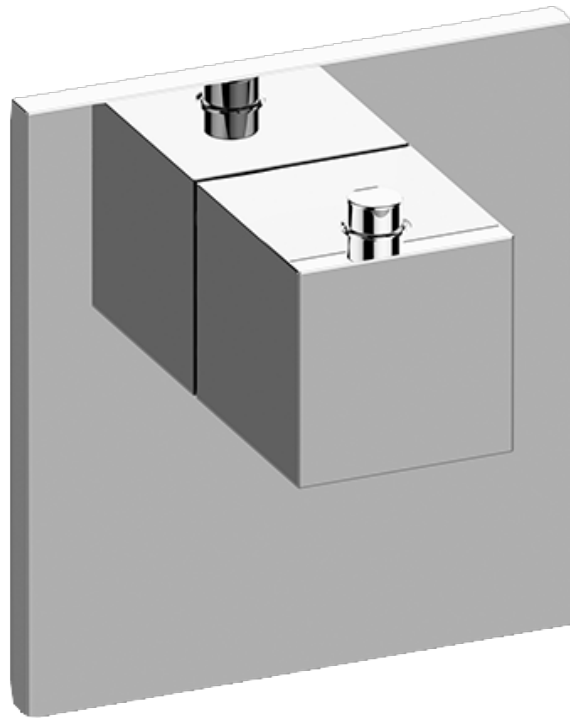

SHOWER
M-Series Full Thermostatic
Shower System with Diverter
Valve
GM2.122SG-SH0

GRAFF®

Information

- 3/4" thermostatic valve and trim
- 8" rain showerhead with 12" wall-mounted shower arm
- Swivel body sprays (3 pieces)
- Handshower set w/wall bracket
- 3-way diverter valve
- Showerhead features no-clog, easy-clean spray nozzles
- Optional extension kit
- 3/4" thermostatic rough valve flow rate ~12.9 gpm @60 psi
- Flow rates: showerhead \leq 1.8 max gpm, handshower \leq 1.5 max gpm, body sprays \leq 1.5 max gpm each

Finishes

G-8006

M-Series

3/4" Concealed Thermostatic Rough Valve

Product Features

- 12.9 gpm @ 60 psi
- 3/4" universal inlets
- Built-in service stops
- Stacking outlet feature
- Complete serviceability from front of all units
- Supplied with protective plastic cover
- CalGreen compliant dependent on functions

www.graff-faucets.com | phone: 800-954-4723

SHOWER
M-Series Square Thermostatic
Valve Trim Plate and Handle
G-8043-SH-T

GRAFF®

Information

- Single metal handle
- Decorative trim plate
- Use with G-8006 thermostatic rough valve
- To complete package, you must order rough valve

Finishes

G-8043-SH-T

Thermostatic Valve -Trim - M-Series

GRAFF[®]
CUTTING EDGE DESIGN

SHOWER
Three-Way Diverter Control Valve
WITH Off Function (No Pass-
Through)
G-8053

GRAFF®

Information

- ~11.4 gpm @ 60 psi
- 3/4" universal inlets/outlets with female threads
- Operates one function at a time
- Stacking inlet feature
- Supplied with protective plastic cover
- CALGreen compliant depending on functions