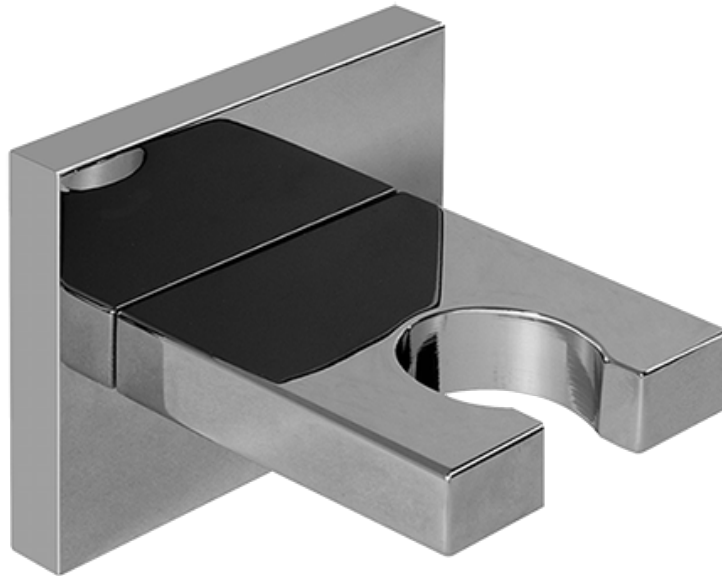

SHOWER
Contemporary Square Wall
Bracket for Handshower
G-8632

GRAFF®