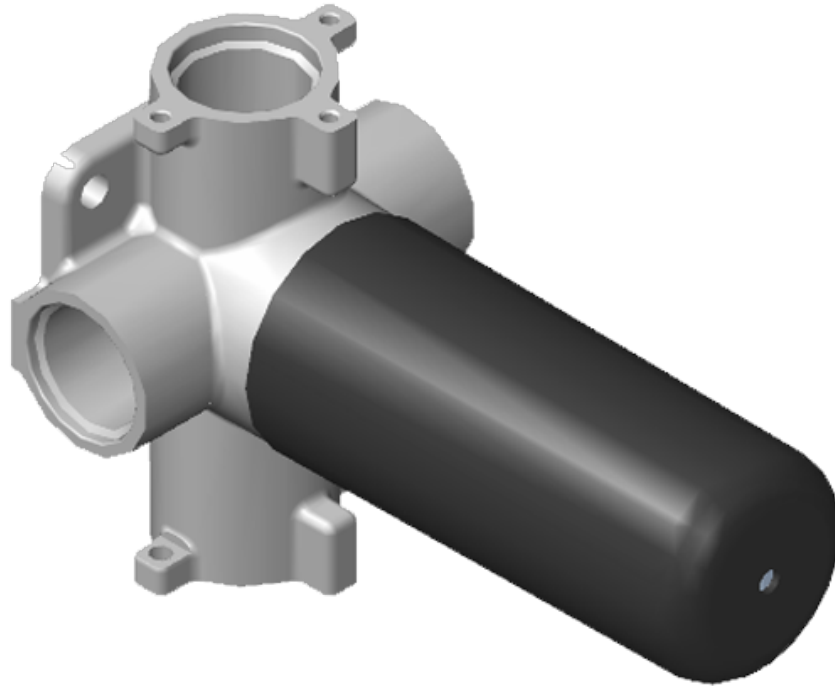

SHOWER
M-Series Full Thermostatic
Shower System with Diverter
Valve
GM2.122SG-SH0

GRAFF®

Information

- 3/4" thermostatic valve and trim
- 8" rain showerhead with 12" wall-mounted shower arm
- Swivel body sprays (3 pieces)
- Handshower set w/wall bracket
- 3-way diverter valve
- Showerhead features no-clog, easy-clean spray nozzles
- Optional extension kit
- 3/4" thermostatic rough valve flow rate ~12.9 gpm @60 psi
- Flow rates: showerhead \leq 1.8 max gpm, handshower \leq 1.5 max gpm, body sprays \leq 1.5 max gpm each

www.graff-faucets.com | phone: 800-954-4723

SHOWER
M-Series Square Thermostatic
Valve Trim Plate and Handle
G-8043-SH-T

GRAFF®

Information

- Single metal handle
- Decorative trim plate
- Use with G-8006 thermostatic rough valve
- To complete package, you must order rough valve

Finishes

G-8043-SH-T

Thermostatic Valve -Trim - M-Series

GRAFF[®]
CUTTING EDGE DESIGN

SHOWER
Three-Way Diverter Control Valve
WITH Off Function (No Pass-
Through)
G-8053

GRAFF®

Information

- ~11.4 gpm @ 60 psi
- 3/4" universal inlets/outlets with female threads
- Operates one function at a time
- Stacking inlet feature
- Supplied with protective plastic cover
- CALGreen compliant depending on functions

Finishes

G-8053

M-Series

3-Way Diverter Control Valve WITH Off Function (No Pass-Through)

Product Features

- 3/4" universal inlets/outlets with female threads
- Stacking inlet feature
- Supplied with protective plastic cover
- CalGreen compliant dependent on functions