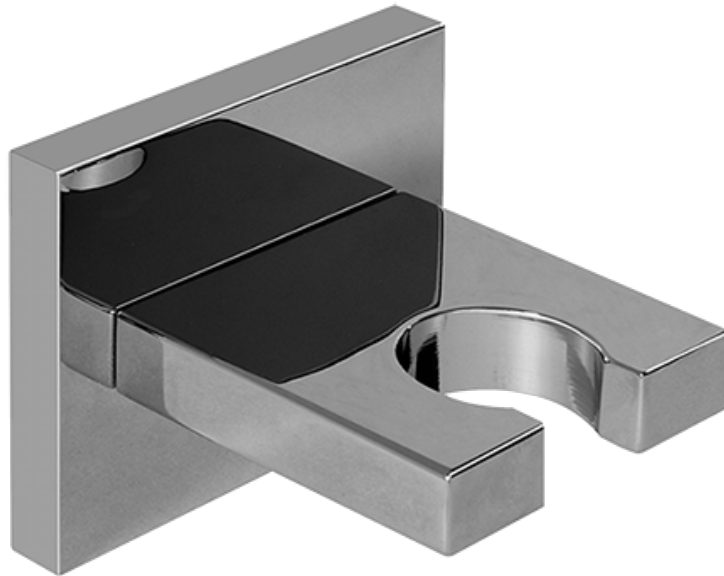

SHOWER
M-Series Full Thermostatic
Shower System
GM3.123SE-C14E0

GRAFF®

Information

- 3/4" thermostatic valve and trim
- 3/4" thermostatic valve and trim
- G-8226 dual-function, stainless steel showerhead, with rainfall and cascade settings, features 100 no-clog, easy-clean spray nozzles
- Flush-mounted swivel body sprays (3 pieces)
- Handshower set with wall bracket and 59" hose
- Optional extension kit
- • Flow rates: rainfall ≤ 1.8 max gpm, cascade ≤ 1.8 max gpm, handshower ≤ 1.5 max gpm, body sprays ≤ 1.5 max gpm each

Finishes

Polished
Chrome

G-8497

Shower Components

Contemporary Flush-Mount Body Spray with Solid Brass Swivel Head

Product Features

- 12 no-clog, easy-clean silicone jets
- Metal ball-joint allows for 18° angle adjustment of body spray
- Brass wall escutcheon and Flush-mounted trim
- 1/2" NPT female thread inlet
- Body spray flow rate ≤ 1.5 max gpm

SHOWER
59" Shower Hose
G-8605

GRAFF®

Information

- Brass spiral flexible hose with conical nut

Finishes

Polished
Chrome

Product Features

- Brass spiral flexible hose with conical nut

* Special order finish- call for availability

SHOWER
Contemporary Square Wall
Bracket for Handshower
G-8632

GRAFF[®]

Information

- Solid brass construction

Finishes

Polished
Chrome

G-8632