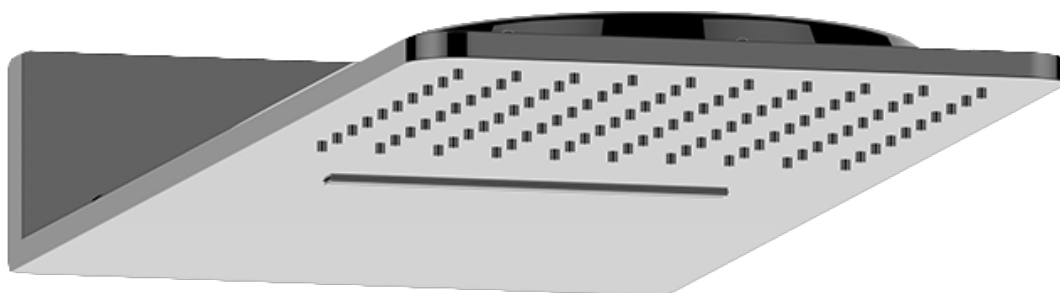

www.graff-designs.com | phone: 800-954-4723

SHOWER
Aqua-Sense Dual Function Water
Feature
G-8226

GRAFF®

Information

- Stainless Steel
- Wall-mounted installation
- Rainfall and cascade functions
- Functions may be used separately or simultaneously
- Rainfall flow rate ≤ 1.8 max gpm
- Cascade flow rate ≤ 1.8 max gpm
- 100 no-clog, easy-clean rubber water nozzles
- CALGreen