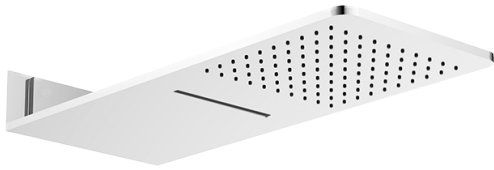

www.graff-designs.com | phone: 800-954-4723

SHOWER
Aqua-Sense Dual Function Water
Feature
G-8226

GRAFF®

Information

- Stainless Steel
- Wall-mounted installation
- Rainfall and cascade functions
- Functions may be used separately or simultaneously
- Rainfall flow rate ≤ 1.8 max gpm
- Cascade flow rate ≤ 1.8 max gpm
- 100 no-clog, easy-clean rubber water nozzles
- CALGreen

Finishes

Polished
Chrome

G-8226

Aqua-Sense Collection
Dual-Function Water Feature

Product Features

- Stainless steel
- Wall-mounted installation
- Rainfall and cascade functions
- Functions may be used separately or simultaneously
- Rainfall flow rate ≤ 1.8 max gpm
- Cascade flow rate ≤ 1.8 max gpm
- 100 no-clog, easy-clean rubber water nozzles