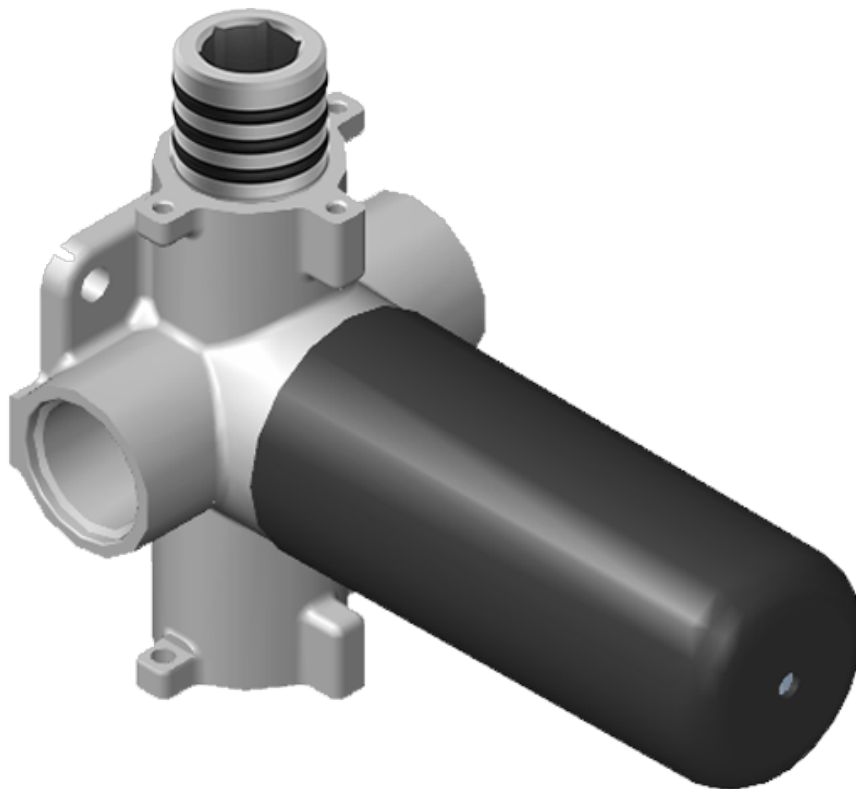

SHOWER
M-Series Full Thermostatic
Shower System
GM3.123SE-C14E0

GRAFF®

Information

- 3/4" thermostatic valve and trim
- 3/4" thermostatic valve and trim
- G-8226 dual-function, stainless steel showerhead, with rainfall and cascade settings, features 100 no-clog, easy-clean spray nozzles
- Flush-mounted swivel body sprays (3 pieces)
- Handshower set with wall bracket and 59" hose
- Optional extension kit
- • Flow rates: rainfall ≤ 1.8 max gpm, cascade ≤ 1.8 max gpm, handshower ≤ 1.5 max gpm, body sprays ≤ 1.5 max gpm each

Finishes

Polished
Chrome

G-8043-C14E1-T

Sade Collection

M-Series Thermostatic Valve Trim with Handle

Product Features

- Single metal handle and decorative trim plate
- Use with G-8006 thermostatic rough valve

www.graff-designs.com | phone: 800-954-4723

SHOWER
Two-Way Diverter Volume Control
Valve WITH Off Function and Pass-
Through
G-8052

GRAFF®

Information

- 11.7 gpm @ 60 psi
- 3/4" universal inlets/outlets with female threads
- Operates one function at a time
- Stacking inlet and pass-through port feature
- Supplied with protective plastic cover
- CALGreen compliant depending on functions

Finishes

Polished
Chrome

G-8052 M-Series
 2-Way Diverter Volume Control Valve
 WITH Off Function and Pass-Through

Product Features

- 12.1 gpm @ 60 psi
- 3/4" universal inlets/outlets with female threads
- Stacking inlet and pass-through port feature
- Supplied with protective plastic cover
- CalGreen compliant dependent on functions