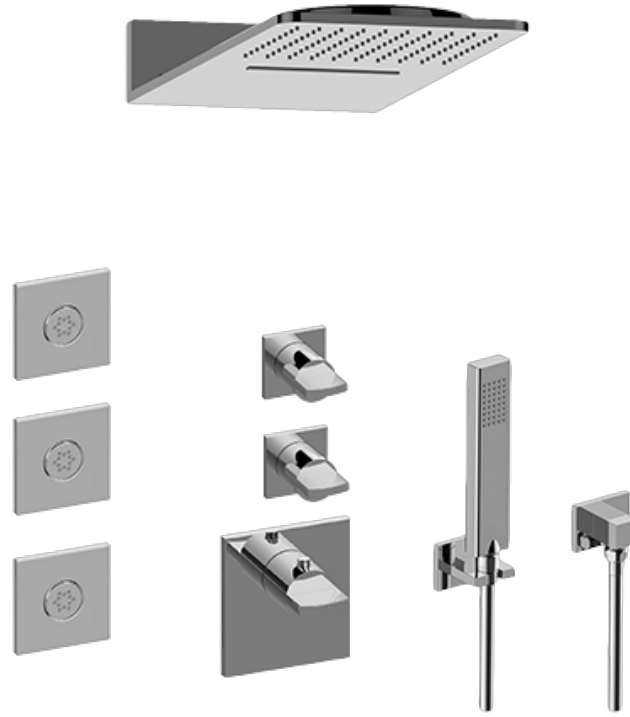

SHOWER
M-Series Full Thermostatic
Shower System
GM3.123SE-C14E0

GRAFF®

Information

- 3/4" thermostatic valve and trim
- 3/4" thermostatic valve and trim
- G-8226 dual-function, stainless steel showerhead, with rainfall and cascade settings, features 100 no-clog, easy-clean spray nozzles
- Flush-mounted swivel body sprays (3 pieces)
- Handshower set with wall bracket and 59" hose
- Optional extension kit
- • Flow rates: rainfall ≤ 1.8 max gpm, cascade ≤ 1.8 max gpm, handshower ≤ 1.5 max gpm, body sprays ≤ 1.5 max gpm each

SHOWER
Thermostatic Rough Valve
G-8006

GRAFF[®]

Information

- 12.9 gpm @ 60 psi
- 3/4" universal inlets
- Built-in service stops
- Stacking outlet feature
- Complete serviceability from front of all units
- Supplied with protective plastic cover
- CalGreen compliant dependent on functions

Finishes

Polished
Chrome

G-8006

M-Series

3/4" Concealed Thermostatic Rough Valve

Product Features

- 12.9 gpm @ 60 psi
- 3/4" universal inlets
- Built-in service stops
- Stacking outlet feature
- Complete serviceability from front of all units
- Supplied with protective plastic cover
- CalGreen compliant dependent on functions

Finishes

Polished
Chrome

G-8497

Shower Components

Contemporary Flush-Mount Body Spray with Solid Brass Swivel Head

Product Features

- 12 no-clog, easy-clean silicone jets
- Metal ball-joint allows for 18° angle adjustment of body spray
- Brass wall escutcheon and Flush-mounted trim
- 1/2" NPT female thread inlet
- Body spray flow rate ≤ 1.5 max gpm