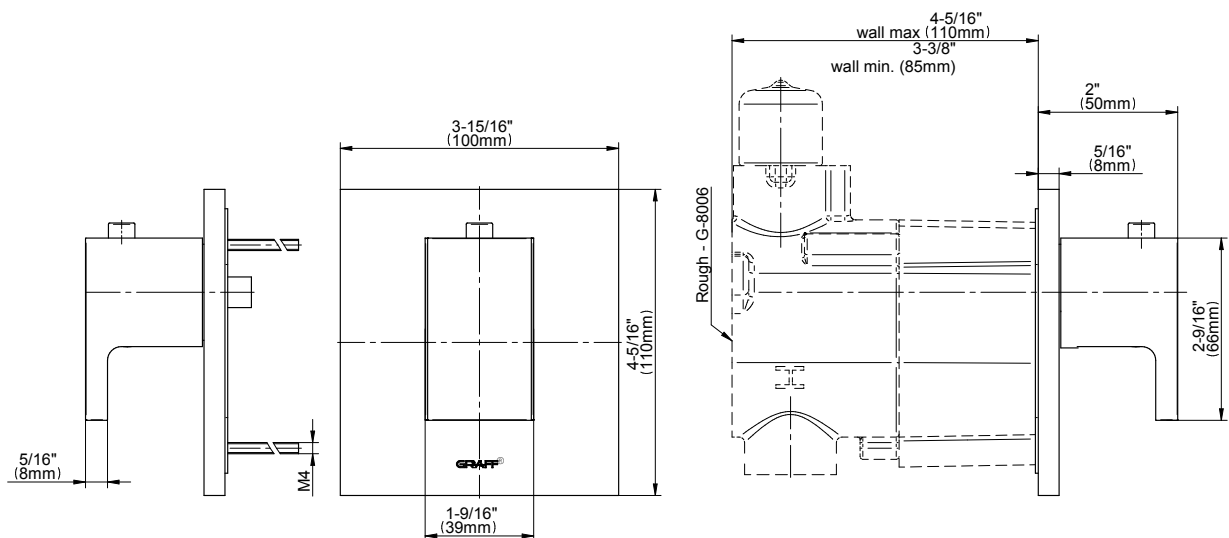

The measurements shown are for reference only. Products and specifications shown are subject to change without notice. Revised 12/2017.

www.graff-designs.com | phone: 800-954-4723