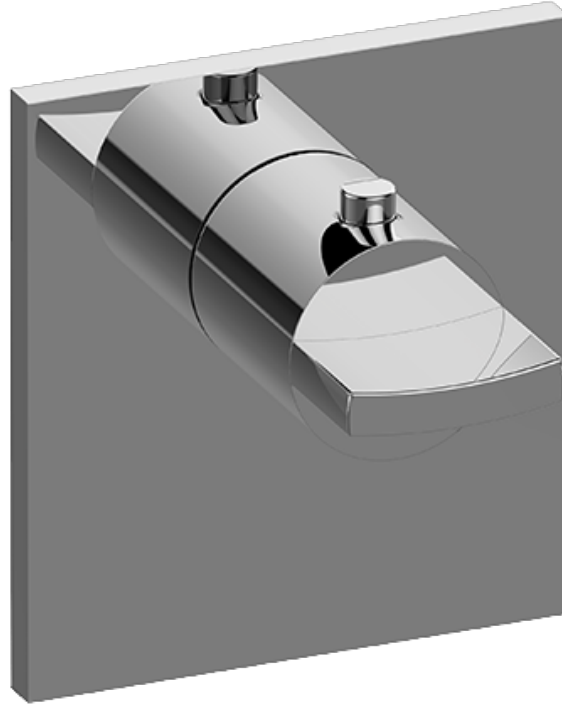

SHOWER
M-Series Full Thermostatic
Shower System
GM3.123SE-C14E0

GRAFF®

Information

- 3/4" thermostatic valve and trim
- 3/4" thermostatic valve and trim
- G-8226 dual-function, stainless steel showerhead, with rainfall and cascade settings, features 100 no-clog, easy-clean spray nozzles
- Flush-mounted swivel body sprays (3 pieces)
- Handshower set with wall bracket and 59" hose
- Optional extension kit
- • Flow rates: rainfall ≤ 1.8 max gpm, cascade ≤ 1.8 max gpm, handshower ≤ 1.5 max gpm, body sprays ≤ 1.5 max gpm each

SHOWER
Thermostatic Rough Valve
G-8006

GRAFF[®]

Information

- 12.9 gpm @ 60 psi
- 3/4" universal inlets
- Built-in service stops
- Stacking outlet feature
- Complete serviceability from front of all units
- Supplied with protective plastic cover
- CalGreen compliant dependent on functions

Finishes

Polished
Chrome

G-8006

M-Series

3/4" Concealed Thermostatic Rough Valve

Product Features

- 12.9 gpm @ 60 psi
- 3/4" universal inlets
- Built-in service stops
- Stacking outlet feature
- Complete serviceability from front of all units
- Supplied with protective plastic cover
- CalGreen compliant dependent on functions

www.graff-faucets.com | phone: 800-954-4723

SHOWER
M-Series Thermostatic Valve Trim
with Handle
G-8043-C14E-T

GRAFF[®]

Information

- Single metal handle and decorative trim plate
- Use with G-8006 thermostatic rough valve
- ADA