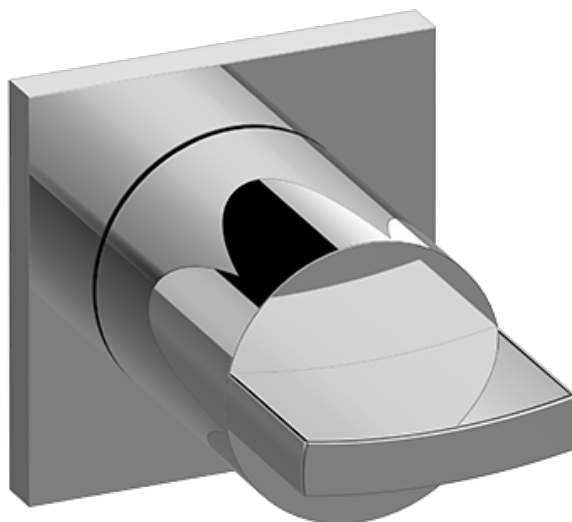

SHOWER
M-Series Full Thermostatic
Shower System
GM3.123SE-C14E0

GRAFF®

Information

- 3/4" thermostatic valve and trim
- 3/4" thermostatic valve and trim
- G-8226 dual-function, stainless steel showerhead, with rainfall and cascade settings, features 100 no-clog, easy-clean spray nozzles
- Flush-mounted swivel body sprays (3 pieces)
- Handshower set with wall bracket and 59" hose
- Optional extension kit
- • Flow rates: rainfall ≤ 1.8 max gpm, cascade ≤ 1.8 max gpm, handshower ≤ 1.5 max gpm, body sprays ≤ 1.5 max gpm each

Finishes

Polished
Chrome

G-8052 M-Series
 2-Way Diverter Volume Control Valve
 WITH Off Function and Pass-Through

Product Features

- 12.1 gpm @ 60 psi
- 3/4" universal inlets/outlets with female threads
- Stacking inlet and pass-through port feature
- Supplied with protective plastic cover
- CalGreen compliant dependent on functions

www.graff-faucets.com | phone: 800-954-4723

SHOWER
M-Series 2-Way Diverter Valve
Trim with Handle
G-8071-C14E1-T

GRAFF[®]

Information

- Single metal handle and decorative trim plate
- Use with G-8052 2-Way Diverter Volume Control Valve WITH Off Function and Pass-Through
- ADA

Finishes

Polished
Chrome

G-8071-C14E1-T

Sade Collection

M-Series 2-Way Diverter Valve Trim with Handle

Product Features

- Single Metal handle and decorative trim plate
- Use with G-8052 2-Way Diverter Volume Control Valve WITH Off Function and Pass-Through