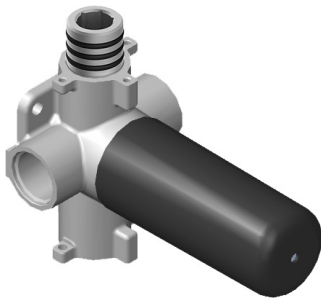

SHOWER
M-Series Full Thermostatic
Shower System
GM3.123SE-C14E0

GRAFF®

Information

- 3/4" thermostatic valve and trim
- 3/4" thermostatic valve and trim
- G-8226 dual-function, stainless steel showerhead, with rainfall and cascade settings, features 100 no-clog, easy-clean spray nozzles
- Flush-mounted swivel body sprays (3 pieces)
- Handshower set with wall bracket and 59" hose
- Optional extension kit
- • Flow rates: rainfall ≤ 1.8 max gpm, cascade ≤ 1.8 max gpm, handshower ≤ 1.5 max gpm, body sprays ≤ 1.5 max gpm each

Finishes

Polished
Chrome

G-8043-C14E1-T

Sade Collection

M-Series Thermostatic Valve Trim with Handle

Product Features

- Single metal handle and decorative trim plate
- Use with G-8006 thermostatic rough valve

www.graff-designs.com | phone: 800-954-4723

SHOWER
Two-Way Diverter Volume Control
Valve WITH Off Function and Pass-
Through
G-8052

GRAFF®

Information

- 11.7 gpm @ 60 psi
- 3/4" universal inlets/outlets with female threads
- Operates one function at a time
- Stacking inlet and pass-through port feature
- Supplied with protective plastic cover
- CALGreen compliant depending on functions

Finishes

Polished
Chrome

G-8052 M-Series
 2-Way Diverter Volume Control Valve
 WITH Off Function and Pass-Through

Product Features

- 12.1 gpm @ 60 psi
- 3/4" universal inlets/outlets with female threads
- Stacking inlet and pass-through port feature
- Supplied with protective plastic cover
- CalGreen compliant dependent on functions