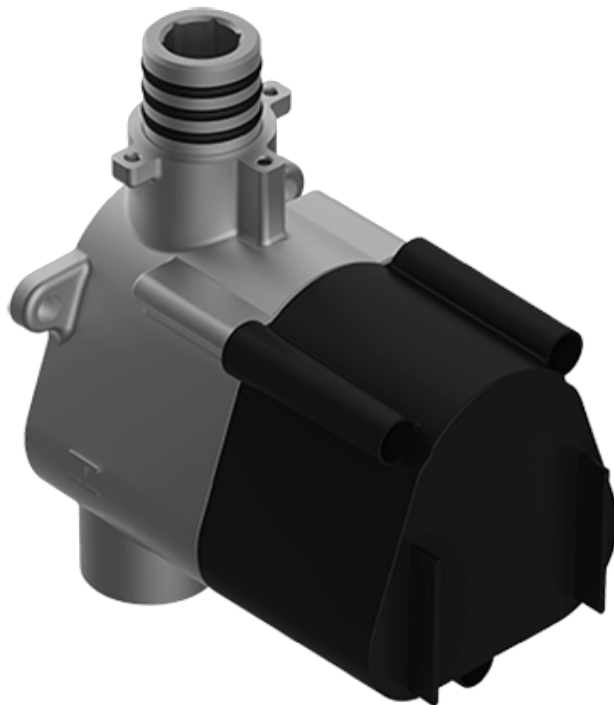

SHOWER
M-Series Full Thermostatic
Shower System
GM3.123SE-C14E0

GRAFF®

Information

- 3/4" thermostatic valve and trim
- 3/4" thermostatic valve and trim
- G-8226 dual-function, stainless steel showerhead, with rainfall and cascade settings, features 100 no-clog, easy-clean spray nozzles
- Flush-mounted swivel body sprays (3 pieces)
- Handshower set with wall bracket and 59" hose
- Optional extension kit
- • Flow rates: rainfall ≤ 1.8 max gpm, cascade ≤ 1.8 max gpm, handshower ≤ 1.5 max gpm, body sprays ≤ 1.5 max gpm each

SHOWER
Thermostatic Rough Valve
G-8006

GRAFF[®]

Information

- 12.9 gpm @ 60 psi
- 3/4" universal inlets
- Built-in service stops
- Stacking outlet feature
- Complete serviceability from front of all units
- Supplied with protective plastic cover
- CalGreen compliant dependent on functions

Finishes

Polished
Chrome

G-8006

M-Series

3/4" Concealed Thermostatic Rough Valve

Product Features

- 12.9 gpm @ 60 psi
- 3/4" universal inlets
- Built-in service stops
- Stacking outlet feature
- Complete serviceability from front of all units
- Supplied with protective plastic cover
- CalGreen compliant dependent on functions

Finishes

Polished
Chrome

G-8043-C14E1-T

Sade Collection

M-Series Thermostatic Valve Trim with Handle

Product Features

- Single metal handle and decorative trim plate
- Use with G-8006 thermostatic rough valve