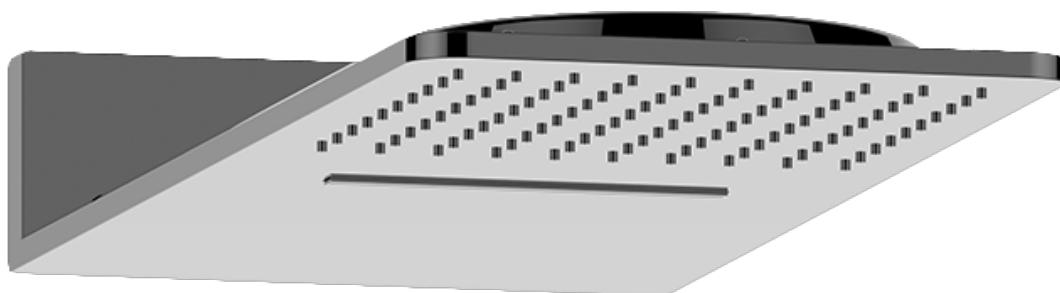

Finishes

Polished
Chrome

G-8071-LM31E1-T

SOLAR Series

SHOWER
Aqua-Sense Dual Function Water
Feature
G-8226

GRAFF®

Information

- Stainless Steel
- Wall-mounted installation
- Rainfall and cascade functions
- Functions may be used separately or simultaneously
- Rainfall flow rate ≤ 1.8 max gpm
- Cascade flow rate ≤ 1.8 max gpm
- 100 no-clog, easy-clean rubber water nozzles
- CALGreen