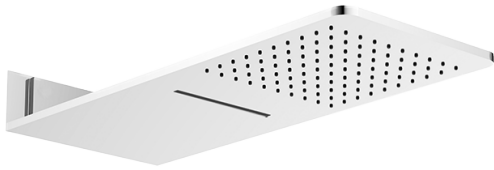

Finishes

Polished
Chrome

SHOWER
Solar M-Series 2-Way Diverter
Valve Trim with Handle
G-8071-LM31E1-T

GRAFF[®]

Information

- Single metal handle and decorative trim plate
- Use with G-8052 2-Way Diverter Volume Control Valve WITH Off Function and Pass-Through
- ADA

Finishes

Polished
Chrome

G-8071-LM31E1-T

SOLAR Series

SHOWER
Aqua-Sense Dual Function Water
Feature
G-8226

GRAFF®

Information

- Stainless Steel
- Wall-mounted installation
- Rainfall and cascade functions
- Functions may be used separately or simultaneously
- Rainfall flow rate ≤ 1.8 max gpm
- Cascade flow rate ≤ 1.8 max gpm
- 100 no-clog, easy-clean rubber water nozzles
- CALGreen

Finishes

Polished
Chrome

G-8226

Aqua-Sense Collection
Dual-Function Water Feature

Product Features

- Stainless steel
- Wall-mounted installation
- Rainfall and cascade functions
- Functions may be used separately or simultaneously
- Rainfall flow rate ≤ 1.8 max gpm
- Cascade flow rate ≤ 1.8 max gpm
- 100 no-clog, easy-clean rubber water nozzles