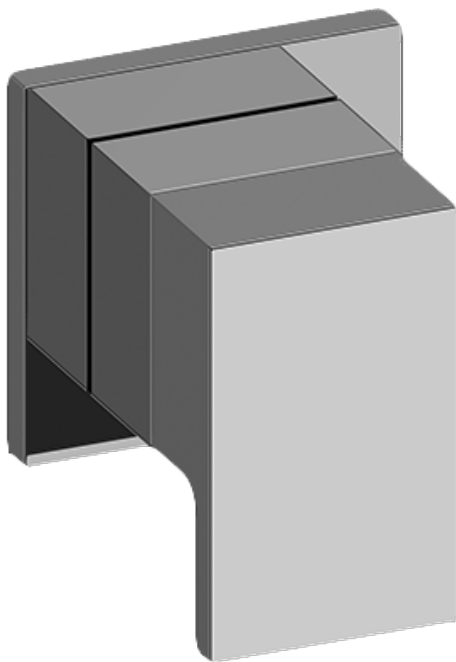

www.graff-designs.com | phone: 800-954-4723

SHOWER
Two-Way Diverter Volume Control
Valve WITH Off Function and Pass-
Through
G-8052

GRAFF®

Information

- 11.7 gpm @ 60 psi
- 3/4" universal inlets/outlets with female threads
- Operates one function at a time
- Stacking inlet and pass-through port feature
- Supplied with protective plastic cover
- CALGreen compliant depending on functions

Finishes

Polished
Chrome

SHOWER
Solar M-Series 2-Way Diverter
Valve Trim with Handle
G-8071-LM31E1-T

GRAFF[®]

Information

- Single metal handle and decorative trim plate
- Use with G-8052 2-Way Diverter Volume Control Valve WITH Off Function and Pass-Through
- ADA