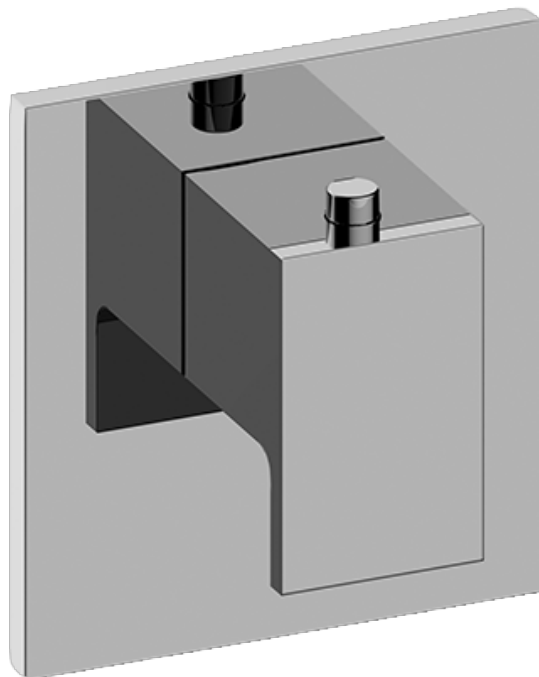

SHOWER
M-Series Full Thermostatic
Shower System
GM3.123SE-LM31E0

GRAFF®

Information

- 3/4" thermostatic valve and trim
- 3/4" 2-way diverter valve and trim (2 pieces)
- G-8226 dual-function, stainless steel showerhead, with rainfall and cascade settings, features 100 no-clog, easy-clean spray nozzles
- Flush-mounted swivel body sprays (3 pieces)
- Handshower set with wall bracket and 59" hose
- Optional extension kit
- Flow rates: rainfall ≤ 1.8 max gpm, cascade ≤ 1.8 max gpm, handshower ≤ 1.5 max gpm, body sprays ≤ 1.5 max gpm each
- ADA

SHOWER
Thermostatic Rough Valve
G-8006

GRAFF®

Information

- 12.9 gpm @ 60 psi
- 3/4" universal inlets
- Built-in service stops
- Stacking outlet feature
- Complete serviceability from front of all units
- Supplied with protective plastic cover
- CalGreen compliant dependent on functions

Finishes

Polished
Chrome

G-8006

M-Series

3/4" Concealed Thermostatic Rough Valve

Product Features

- 12.9 gpm @ 60 psi
- 3/4" universal inlets
- Built-in service stops
- Stacking outlet feature
- Complete serviceability from front of all units
- Supplied with protective plastic cover
- CalGreen compliant dependent on functions

www.graff-faucets.com | phone: 800-954-4723

SHOWER
Solar M-Series Thermostatic Valve
Trim with Handle
G-8043-LM31E-T

GRAFF[®]

Information

- Single metal handle and decorative trim plate
- Use with G-8006 thermostatic rough valve
- ADA