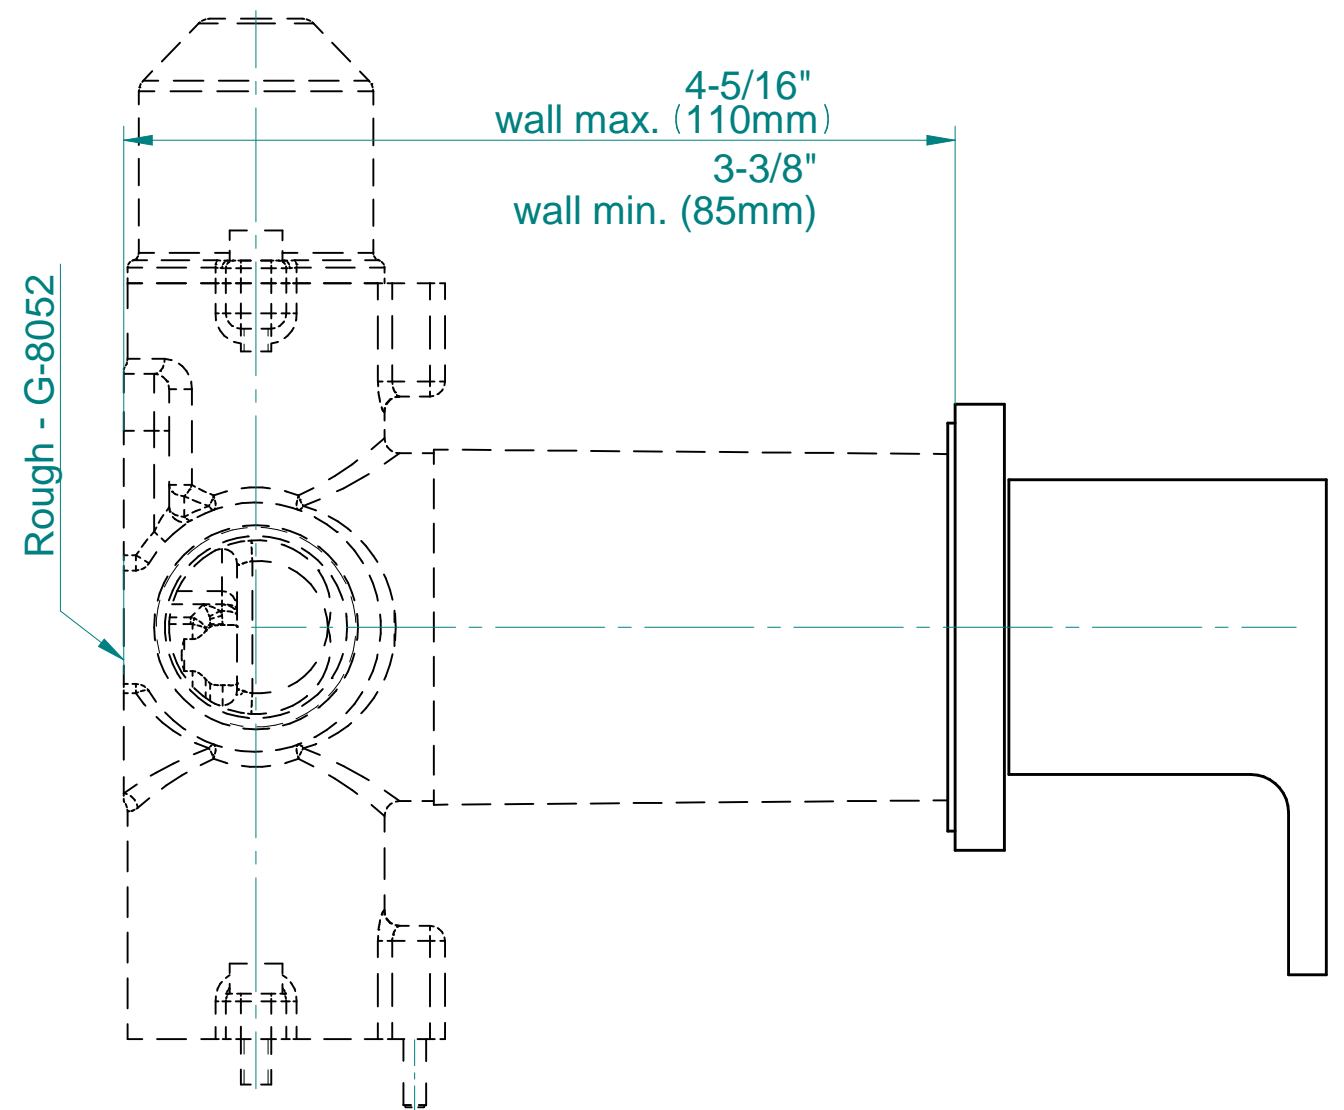

SHOWER
M-Series Full Thermostatic
Shower System
GM3.123SE-LM31E0

GRAFF®

Information

- 3/4" thermostatic valve and trim
- 3/4" 2-way diverter valve and trim (2 pieces)
- G-8226 dual-function, stainless steel showerhead, with rainfall and cascade settings, features 100 no-clog, easy-clean spray nozzles
- Flush-mounted swivel body sprays (3 pieces)
- Handshower set with wall bracket and 59" hose
- Optional extension kit
- Flow rates: rainfall ≤ 1.8 max gpm, cascade ≤ 1.8 max gpm, handshower ≤ 1.5 max gpm, body sprays ≤ 1.5 max gpm each
- ADA

www.graff-designs.com | phone: 800-954-4723

SHOWER
Two-Way Diverter Volume Control
Valve WITH Off Function and Pass-
Through
G-8052

GRAFF®

Information

- 11.7 gpm @ 60 psi
- 3/4" universal inlets/outlets with female threads
- Operates one function at a time
- Stacking inlet and pass-through port feature
- Supplied with protective plastic cover
- CALGreen compliant depending on functions

Finishes

Polished
Chrome

SHOWER
Solar M-Series 2-Way Diverter
Valve Trim with Handle
G-8071-LM31E1-T

GRAFF[®]

Information

- Single metal handle and decorative trim plate
- Use with G-8052 2-Way Diverter Volume Control Valve WITH Off Function and Pass-Through
- ADA

Finishes

Polished
Chrome

G-8071-LM31E1-T

SOLAR Series

SHOWER
Aqua-Sense Dual Function Water
Feature
G-8226

GRAFF®

Information

- Stainless Steel
- Wall-mounted installation
- Rainfall and cascade functions
- Functions may be used separately or simultaneously
- Rainfall flow rate ≤ 1.8 max gpm
- Cascade flow rate ≤ 1.8 max gpm
- 100 no-clog, easy-clean rubber water nozzles
- CALGreen