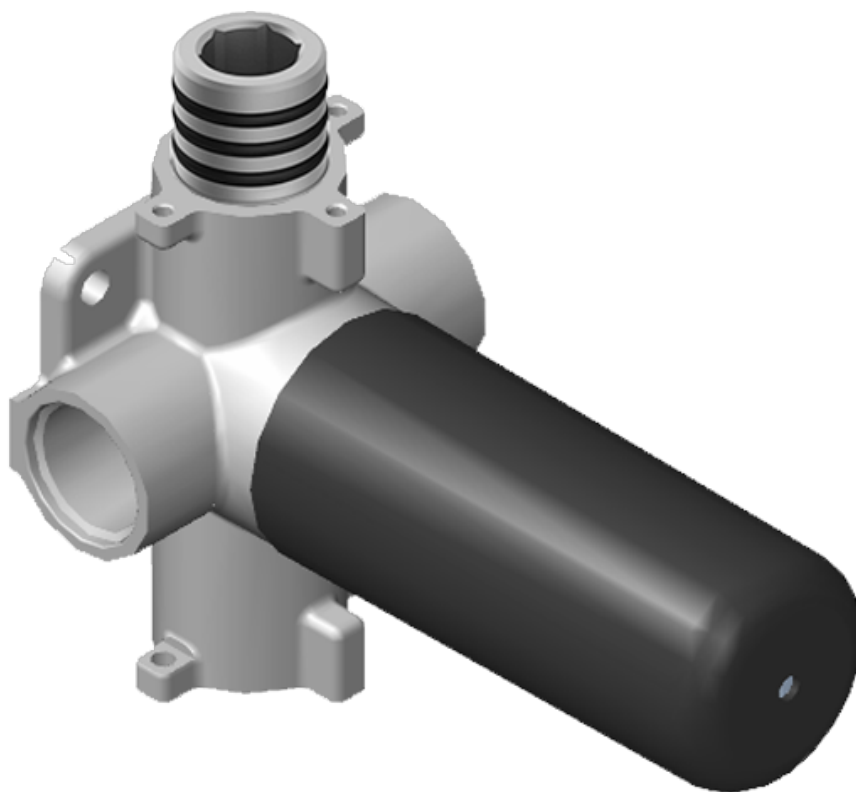

SHOWER
M-Series Full Thermostatic
Shower System
GM3.123SE-LM31E0

GRAFF®

Information

- 3/4" thermostatic valve and trim
- 3/4" 2-way diverter valve and trim (2 pieces)
- G-8226 dual-function, stainless steel showerhead, with rainfall and cascade settings, features 100 no-clog, easy-clean spray nozzles
- Flush-mounted swivel body sprays (3 pieces)
- Handshower set with wall bracket and 59" hose
- Optional extension kit
- Flow rates: rainfall ≤ 1.8 max gpm, cascade ≤ 1.8 max gpm, handshower ≤ 1.5 max gpm, body sprays ≤ 1.5 max gpm each
- ADA

Finishes

Polished
Chrome

G-8006

M-Series

3/4" Concealed Thermostatic Rough Valve

Product Features

- 12.9 gpm @ 60 psi
- 3/4" universal inlets
- Built-in service stops
- Stacking outlet feature
- Complete serviceability from front of all units
- Supplied with protective plastic cover
- CalGreen compliant dependent on functions

www.graff-designs.com | phone: 800-954-4723

SHOWER
Two-Way Diverter Volume Control
Valve WITH Off Function and Pass-
Through
G-8052

GRAFF®

Information

- 11.7 gpm @ 60 psi
- 3/4" universal inlets/outlets with female threads
- Operates one function at a time
- Stacking inlet and pass-through port feature
- Supplied with protective plastic cover
- CALGreen compliant depending on functions

Finishes

Polished
Chrome

SHOWER
Solar M-Series 2-Way Diverter
Valve Trim with Handle
G-8071-LM31E1-T

GRAFF[®]

Information

- Single metal handle and decorative trim plate
- Use with G-8052 2-Way Diverter Volume Control Valve WITH Off Function and Pass-Through
- ADA