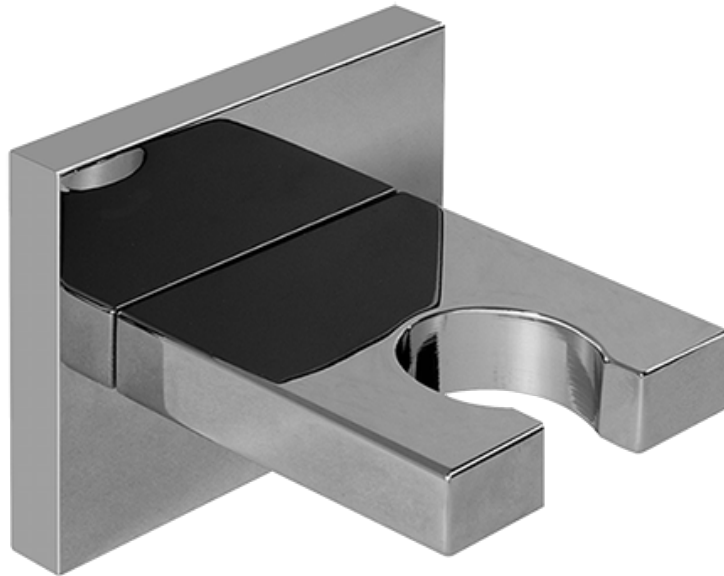

\* Special order finish- call for availability

SHOWER  
Contemporary Square Wall  
Bracket for Handshower  
**G-8632**

---

**GRAFF®**