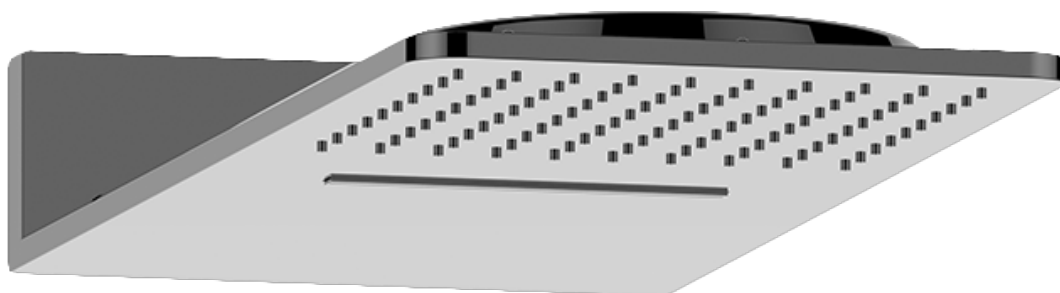

### Finishes

Polished  
Chrome

SHOWER  
Aqua-Sense Dual Function Water  
Feature  
**G-8226**

---

**GRAFF**<sup>®</sup>