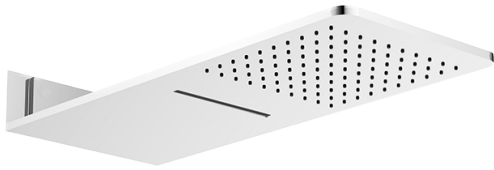

G-8226

Aqua-Sense Collection
Dual-Function Water Feature

Product Features

- Stainless steel
- Wall-mounted installation
- Rainfall and cascade functions
- Functions may be used separately or simultaneously
- Rainfall flow rate ≤ 1.8 max gpm
- Cascade flow rate ≤ 1.8 max gpm
- 100 no-clog, easy-clean rubber water nozzles

Available Finishes

- Stainless Polished
  G-8226-SP
- Stainless Brushed
  G-8226-SB

* Special order finish- call for availability

Warranty

- Limited lifetime warranty

For complete warranty information go to <https://www.graff-faucets.com/en/info/faqs>

Code Compliance

- CALGreen

For complete warranty information go to <https://www.graff-faucets.com/en/info/faqs>