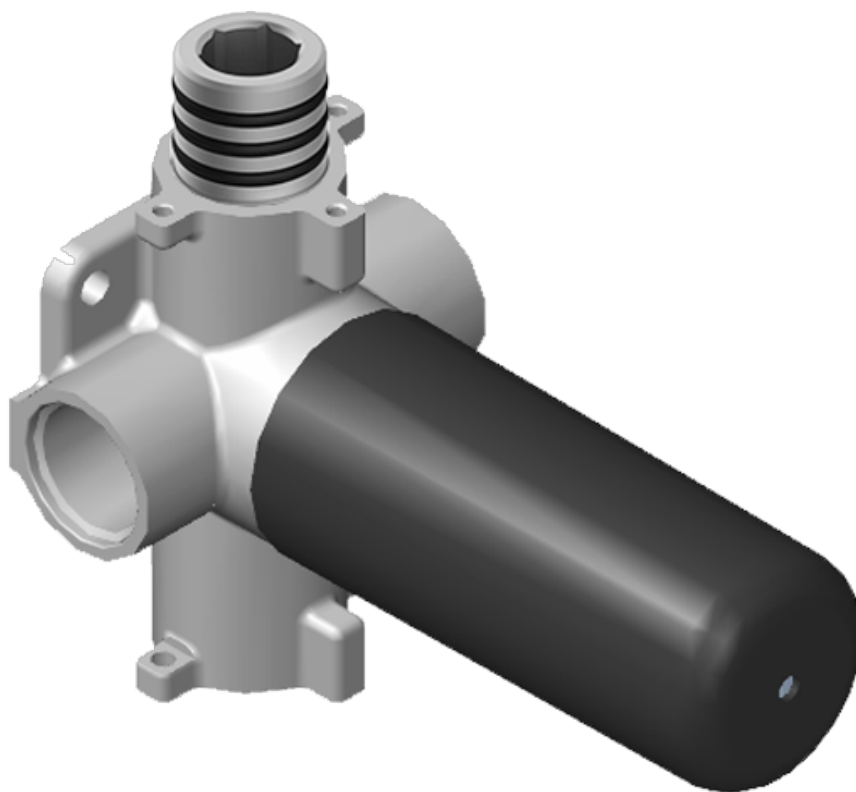

## QUBIC Series

SHOWER  
Two-Way Diverter Volume Control  
Valve WITH Off Function and Pass-  
Through  
**G-8052**

---

**GRAFF®**