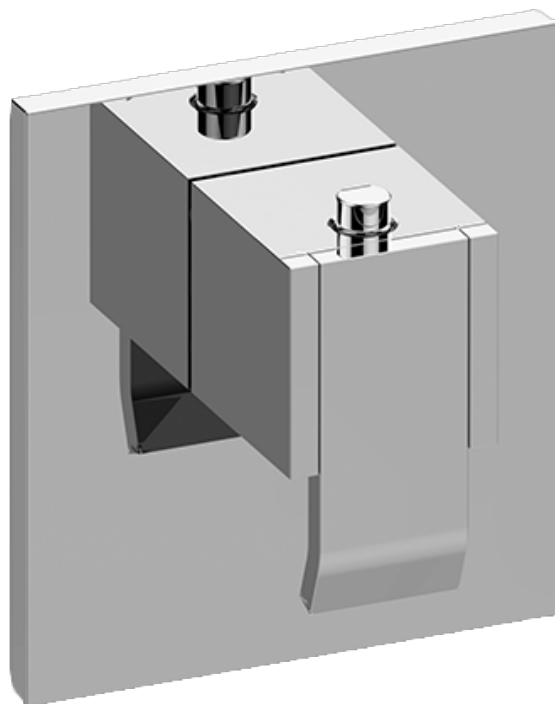

SHOWER
Qubic M-Series Thermostatic
Valve Trim with Handle
G-8043-LM38E-T

GRAFF®

Information

- Single metal handle and decorative trim plate
- Use with G-8006 thermostatic rough valve
- ADA

Finishes