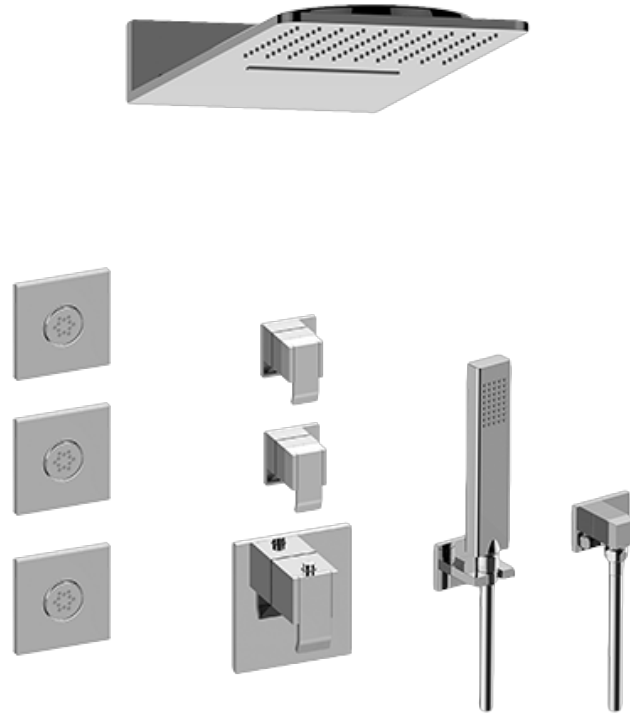

SHOWER  
M-Series Full Thermostatic  
Shower System  
**GM3.123SE-LM38E0**

---

**GRAFF**<sup>®</sup>

## Information

- 3/4" thermostatic valve and trim
- 3/4" 2-way diverter valve and trim (2 pieces)
- G-8226 dual-function, stainless steel showerhead, with rainfall and cascade settings, features 100 no-clog, easy-clean spray nozzles
- Flush-mounted swivel body sprays (3 pieces)
- Handshower set with wall bracket and 59" hose
- Optional extension kit
- Flow rates: rainfall  $\leq 1.8$  max gpm, cascade  $\leq 1.8$  max gpm, handshower  $\leq 1.5$  max gpm, body sprays  $\leq 1.5$  max gpm each
- ADA