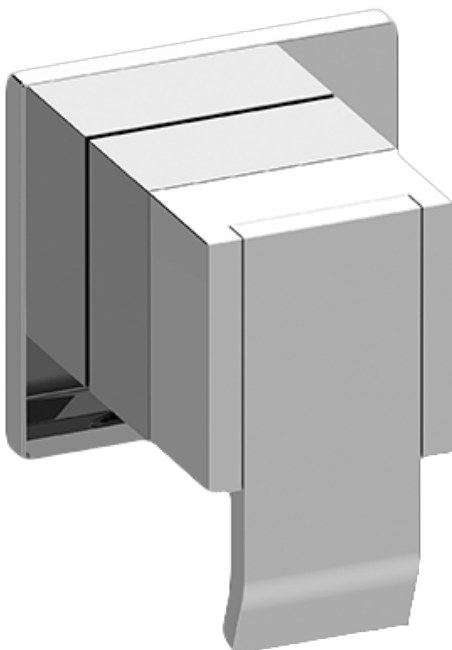

### Information

- Single metal handle and decorative trim plate
- Use with G-8052 2-Way Diverter Volume Control Valve WITH Off Function and Pass-Through
- ADA