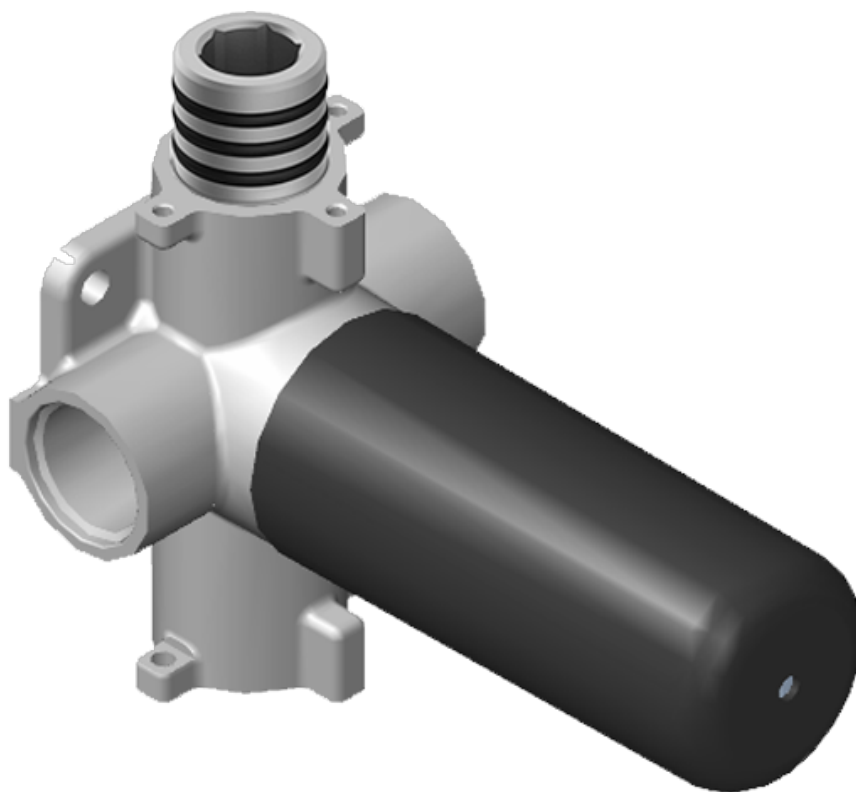

SHOWER
M-Series Full Thermostatic
Shower System
GM3.123SE-LM39E0

GRAFF[®]

Information

- 3/4" thermostatic valve and trim
- 3/4" 2-way diverter valve and trim (2 pieces)
- G-8226 dual-function, stainless steel showerhead, with rainfall and cascade settings, features 100 no-clog, easy-clean spray nozzles
- Flush-mounted swivel body sprays (3 pieces)
- Handshower set with wall bracket and 59" hose
- Optional extension kit
- Flow rates: rainfall \leq 1.8 max gpm, cascade \leq 1.8 max gpm, handshower \leq 1.5 max gpm, body sprays \leq 1.5 max gpm each
- ADA

Finishes

Polished
Chrome

G-8043-LM39E-**-T

Qubic Tre

M-Series Thermostatic Valve Trim with Handle

Product Features

- Single metal handle and decorative trim plate
- Use with G-8006 thermostatic rough valve

Available Finishes

www.graff-designs.com | phone: 800-954-4723

SHOWER
Two-Way Diverter Volume Control
Valve WITH Off Function and Pass-
Through
G-8052

GRAFF®

Information

- 11.7 gpm @ 60 psi
- 3/4" universal inlets/outlets with female threads
- Operates one function at a time
- Stacking inlet and pass-through port feature
- Supplied with protective plastic cover
- CALGreen compliant depending on functions

Finishes

Polished
Chrome

SHOWER
Qubic M-Series 2-Way Diverter
Valve Trim with Handle
G-8071-LM39E1-T

GRAFF[®]

Information

- Single metal handle and decorative trim plate
- Use with G-8052 2-Way Diverter Volume Control Valve WITH Off Function and Pass-Through
- ADA