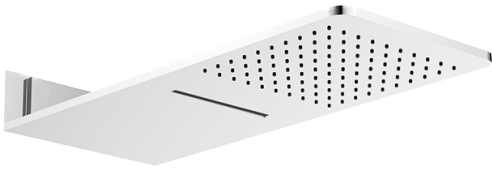

Finishes

Polished
Chrome

SHOWER
Qubic M-Series 2-Way Diverter
Valve Trim with Handle
G-8071-LM39E1-T

GRAFF[®]

Information

- Single metal handle and decorative trim plate
- Use with G-8052 2-Way Diverter Volume Control Valve WITH Off Function and Pass-Through
- ADA

Finishes

Polished
Chrome

SHOWER
Aqua-Sense Dual Function Water
Feature
G-8226

GRAFF®

Information

- Stainless Steel
- Wall-mounted installation
- Rainfall and cascade functions
- Functions may be used separately or simultaneously
- Rainfall flow rate ≤ 1.8 max gpm
- Cascade flow rate ≤ 1.8 max gpm
- 100 no-clog, easy-clean rubber water nozzles
- CALGreen

Finishes

Polished
Chrome

G-8226

Aqua-Sense Collection
Dual-Function Water Feature

Product Features

- Stainless steel
- Wall-mounted installation
- Rainfall and cascade functions
- Functions may be used separately or simultaneously
- Rainfall flow rate ≤ 1.8 max gpm
- Cascade flow rate ≤ 1.8 max gpm
- 100 no-clog, easy-clean rubber water nozzles