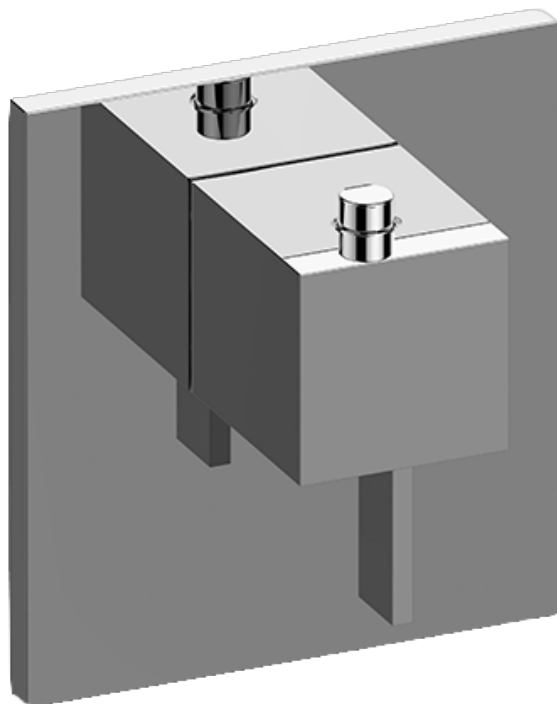

SHOWER
M-Series Full Thermostatic
Shower System
GM3.123SE-LM39E0

GRAFF[®]

Information

- 3/4" thermostatic valve and trim
- 3/4" 2-way diverter valve and trim (2 pieces)
- G-8226 dual-function, stainless steel showerhead, with rainfall and cascade settings, features 100 no-clog, easy-clean spray nozzles
- Flush-mounted swivel body sprays (3 pieces)
- Handshower set with wall bracket and 59" hose
- Optional extension kit
- Flow rates: rainfall \leq 1.8 max gpm, cascade \leq 1.8 max gpm, handshower \leq 1.5 max gpm, body sprays \leq 1.5 max gpm each
- ADA

Finishes

Polished
Chrome

G-8006

M-Series

3/4" Concealed Thermostatic Rough Valve

Product Features

- 12.9 gpm @ 60 psi
- 3/4" universal inlets
- Built-in service stops
- Stacking outlet feature
- Complete serviceability from front of all units
- Supplied with protective plastic cover
- CalGreen compliant dependent on functions

www.graff-faucets.com | phone: 800-954-4723

SHOWER
Qubic Tre M-Series Thermostatic
Valve Trim with Handle
G-8043-LM39E-T

GRAFF[®]

Information

- Single metal handle and decorative trim plate
- Use with G-8006 thermostatic rough valve
- ADA

Finishes

Polished
Chrome

G-8043-LM39E-**-T

Qubic Tre

M-Series Thermostatic Valve Trim with Handle

Product Features

- Single metal handle and decorative trim plate
- Use with G-8006 thermostatic rough valve

Available Finishes