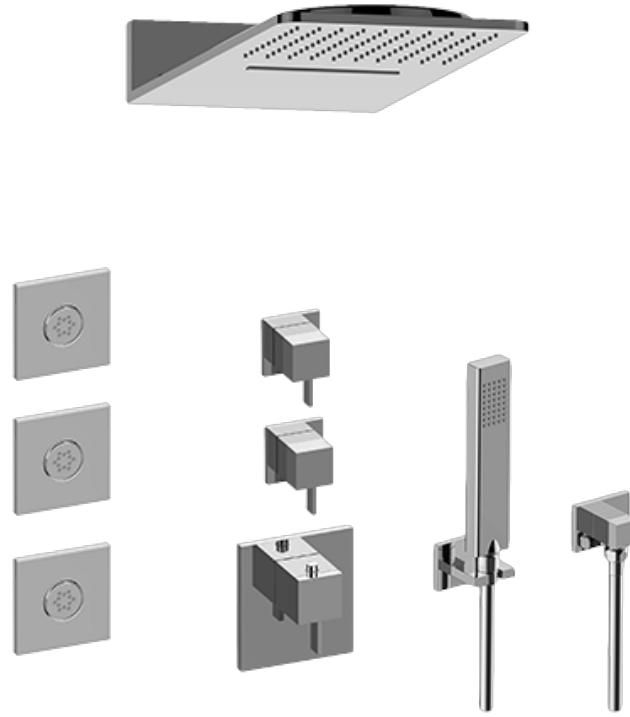

SHOWER
M-Series Full Thermostatic
Shower System
GM3.123SE-LM39E0

GRAFF[®]

Information

- 3/4" thermostatic valve and trim
- 3/4" 2-way diverter valve and trim (2 pieces)
- G-8226 dual-function, stainless steel showerhead, with rainfall and cascade settings, features 100 no-clog, easy-clean spray nozzles
- Flush-mounted swivel body sprays (3 pieces)
- Handshower set with wall bracket and 59" hose
- Optional extension kit
- Flow rates: rainfall \leq 1.8 max gpm, cascade \leq 1.8 max gpm, handshower \leq 1.5 max gpm, body sprays \leq 1.5 max gpm each
- ADA

SHOWER
Thermostatic Rough Valve
G-8006

GRAFF®

Information

- 12.9 gpm @ 60 psi
- 3/4" universal inlets
- Built-in service stops
- Stacking outlet feature
- Complete serviceability from front of all units
- Supplied with protective plastic cover
- CalGreen compliant dependent on functions

Finishes

Polished
Chrome

G-8006

M-Series

3/4" Concealed Thermostatic Rough Valve

Product Features

- 12.9 gpm @ 60 psi
- 3/4" universal inlets
- Built-in service stops
- Stacking outlet feature
- Complete serviceability from front of all units
- Supplied with protective plastic cover
- CalGreen compliant dependent on functions

Finishes

Polished
Chrome

G-8497

Shower Components

Contemporary Flush-Mount Body Spray with Solid Brass Swivel Head

Product Features

- 12 no-clog, easy-clean silicone jets
- Metal ball-joint allows for 18° angle adjustment of body spray
- Brass wall escutcheon and Flush-mounted trim
- 1/2" NPT female thread inlet
- Body spray flow rate ≤ 1.5 max gpm