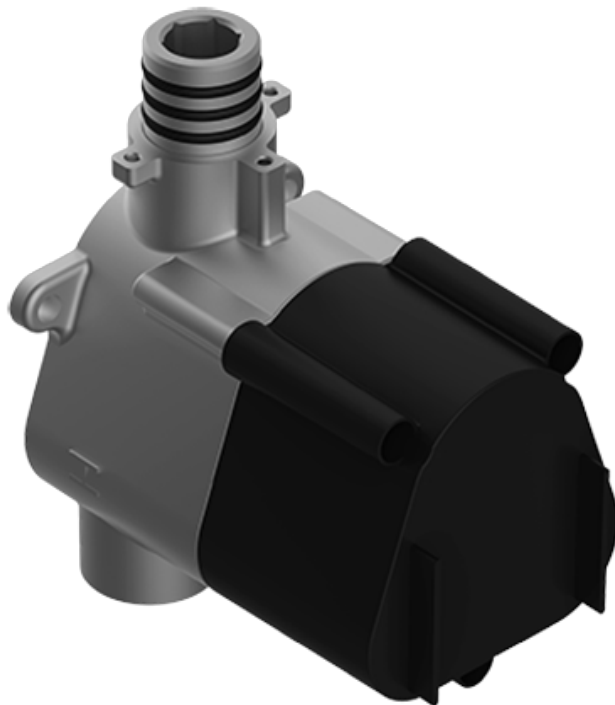

SHOWER
M-Series Full Thermostatic
Shower System
GM3.123SE-LM39E0

GRAFF[®]

Information

- 3/4" thermostatic valve and trim
- 3/4" 2-way diverter valve and trim (2 pieces)
- G-8226 dual-function, stainless steel showerhead, with rainfall and cascade settings, features 100 no-clog, easy-clean spray nozzles
- Flush-mounted swivel body sprays (3 pieces)
- Handshower set with wall bracket and 59" hose
- Optional extension kit
- Flow rates: rainfall \leq 1.8 max gpm, cascade \leq 1.8 max gpm, handshower \leq 1.5 max gpm, body sprays \leq 1.5 max gpm each
- ADA

SHOWER
Thermostatic Rough Valve
G-8006

GRAFF®

Information

- 12.9 gpm @ 60 psi
- 3/4" universal inlets
- Built-in service stops
- Stacking outlet feature
- Complete serviceability from front of all units
- Supplied with protective plastic cover
- CalGreen compliant dependent on functions

Finishes

Polished
Chrome

G-8006

M-Series

3/4" Concealed Thermostatic Rough Valve

Product Features

- 12.9 gpm @ 60 psi
- 3/4" universal inlets
- Built-in service stops
- Stacking outlet feature
- Complete serviceability from front of all units
- Supplied with protective plastic cover
- CalGreen compliant dependent on functions

Finishes

Polished
Chrome

G-8043-LM39E-**-T

Qubic Tre

M-Series Thermostatic Valve Trim with Handle

Product Features

- Single metal handle and decorative trim plate
- Use with G-8006 thermostatic rough valve

Available Finishes