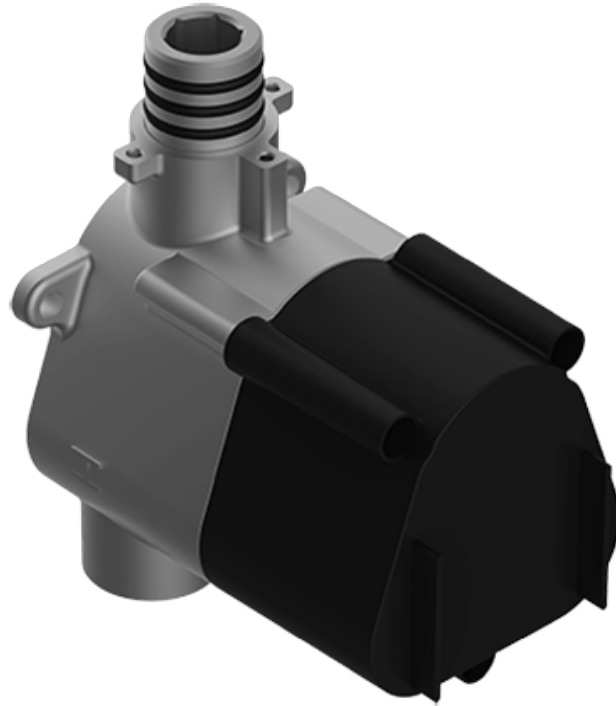

SHOWER
Aqua-Sense Complete
Thermostatic Shower System
GM3.123SE-SH0

GRAFF®

Information

- 3/4" thermostatic valve and trim
- 3/4" 2-way diverter valve and trim (2 pieces)
- G-8226 dual-function, stainless steel showerhead, with rainfall and cascade settings, features 100 no-clog, easy-clean spray nozzles
- Flush-mounted swivel body sprays (3 pieces)
- Handshower set with wall bracket and 59" hose
- Optional extension kit
- Additional valve details and flow rates
- Flow rates: rainfall ≤ 1.8 max gpm, cascade ≤ 1.8 max gpm, handshower ≤ 1.5 max gpm, body sprays ≤ 1.5 max gpm each

SHOWER
Thermostatic Rough Valve
G-8006

GRAFF[®]

Information

- 12.9 gpm @ 60 psi
- 3/4" universal inlets
- Built-in service stops
- Stacking outlet feature
- Complete serviceability from front of all units
- Supplied with protective plastic cover
- CalGreen compliant dependent on functions

Finishes

Polished
Chrome

G-8006

M-Series

3/4" Concealed Thermostatic Rough Valve

Product Features

- 12.9 gpm @ 60 psi
- 3/4" universal inlets
- Built-in service stops
- Stacking outlet feature
- Complete serviceability from front of all units
- Supplied with protective plastic cover
- CalGreen compliant dependent on functions

Finishes

Polished
Chrome

G-8043-SH-T

Thermostatic Valve -Trim - M-Series

GRAFF[®]
CUTTING EDGE DESIGN

SHOWER
Two-Way Diverter Volume Control
Valve WITH Off Function and Pass-
Through
G-8052

GRAFF®

Information