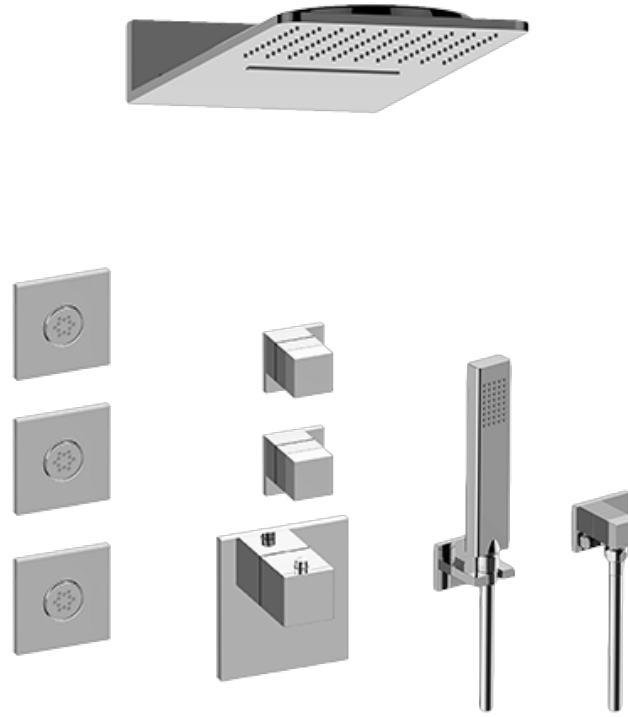

SHOWER
Aqua-Sense Complete
Thermostatic Shower System
GM3.123SE-SH0

GRAFF®

Information

- 3/4" thermostatic valve and trim
- 3/4" 2-way diverter valve and trim (2 pieces)
- G-8226 dual-function, stainless steel showerhead, with rainfall and cascade settings, features 100 no-clog, easy-clean spray nozzles
- Flush-mounted swivel body sprays (3 pieces)
- Handshower set with wall bracket and 59" hose
- Optional extension kit
- Additional valve details and flow rates
- Flow rates: rainfall ≤ 1.8 max gpm, cascade ≤ 1.8 max gpm, handshower ≤ 1.5 max gpm, body sprays ≤ 1.5 max gpm each

SHOWER
Thermostatic Rough Valve
G-8006

GRAFF[®]

Information

- 12.9 gpm @ 60 psi
- 3/4" universal inlets
- Built-in service stops
- Stacking outlet feature
- Complete serviceability from front of all units
- Supplied with protective plastic cover
- CalGreen compliant dependent on functions

Finishes

Polished
Chrome

G-8006

M-Series

3/4" Concealed Thermostatic Rough Valve

Product Features

- 12.9 gpm @ 60 psi
- 3/4" universal inlets
- Built-in service stops
- Stacking outlet feature
- Complete serviceability from front of all units
- Supplied with protective plastic cover
- CalGreen compliant dependent on functions

Finishes

Polished
Chrome

G-8497

Shower Components

Contemporary Flush-Mount Body Spray with Solid Brass Swivel Head

Product Features

- 12 no-clog, easy-clean silicone jets
- Metal ball-joint allows for 18° angle adjustment of body spray
- Brass wall escutcheon and Flush-mounted trim
- 1/2" NPT female thread inlet
- Body spray flow rate ≤ 1.5 max gpm