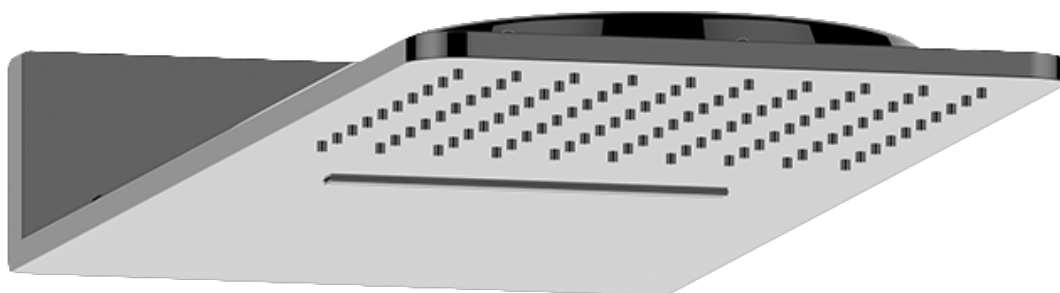

Finishes

Polished
Chrome

G-8071-SH1-T

2-way Diverter Valve - Trim - M-Series

GRAFF[®]
CUTTING EDGE DESIGN

SHOWER
Aqua-Sense Dual Function Water
Feature
G-8226

GRAFF®

Information