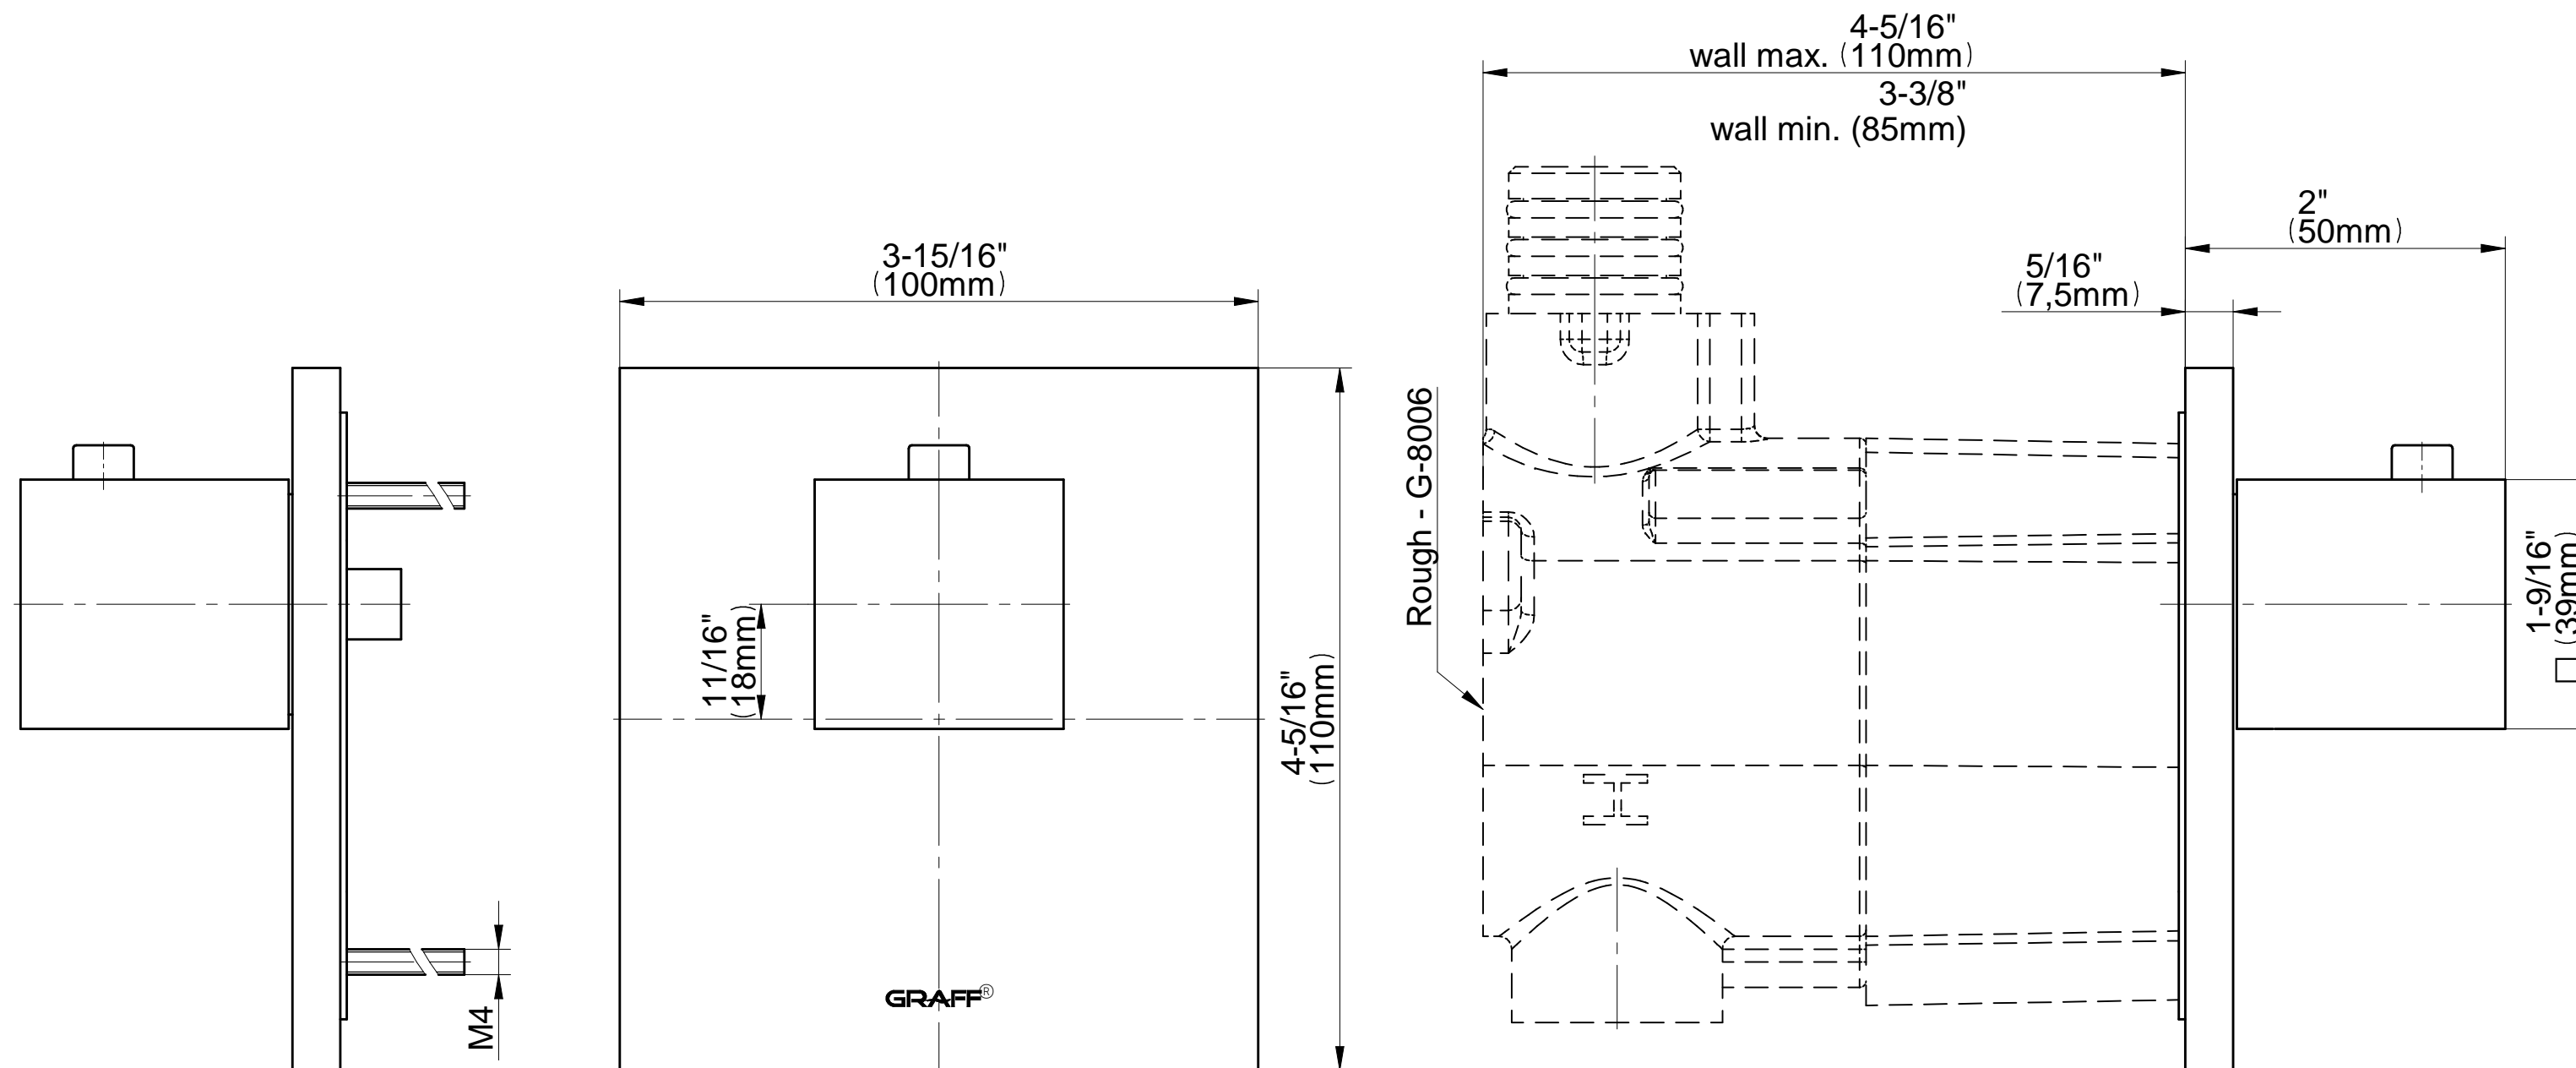

SHOWER
Aqua-Sense Complete
Thermostatic Shower System
GM3.123SE-SH0

GRAFF®

Information

- 3/4" thermostatic valve and trim
- 3/4" 2-way diverter valve and trim (2 pieces)
- G-8226 dual-function, stainless steel showerhead, with rainfall and cascade settings, features 100 no-clog, easy-clean spray nozzles
- Flush-mounted swivel body sprays (3 pieces)
- Handshower set with wall bracket and 59" hose
- Optional extension kit
- Additional valve details and flow rates
- Flow rates: rainfall ≤ 1.8 max gpm, cascade ≤ 1.8 max gpm, handshower ≤ 1.5 max gpm, body sprays ≤ 1.5 max gpm each

www.graff-faucets.com | phone: 800-954-4723

SHOWER
M-Series Square Thermostatic
Valve Trim Plate and Handle
G-8043-SH-T

GRAFF[®]

Information

- Single metal handle
- Decorative trim plate
- Use with G-8006 thermostatic rough valve
- To complete package, you must order rough valve

Finishes

Polished
Chrome

G-8043-SH-T

Thermostatic Valve -Trim - M-Series

GRAFF[®]
CUTTING EDGE DESIGN

SHOWER
Two-Way Diverter Volume Control
Valve WITH Off Function and Pass-
Through
G-8052

GRAFF®

Information