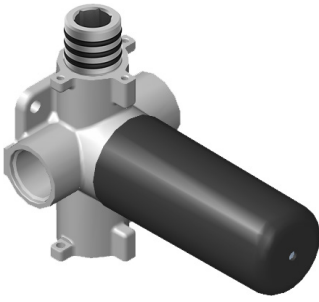

SHOWER
Aqua-Sense Complete
Thermostatic Shower System
GM3.123SE-SH0

GRAFF®

Information

- 3/4" thermostatic valve and trim
- 3/4" 2-way diverter valve and trim (2 pieces)
- G-8226 dual-function, stainless steel showerhead, with rainfall and cascade settings, features 100 no-clog, easy-clean spray nozzles
- Flush-mounted swivel body sprays (3 pieces)
- Handshower set with wall bracket and 59" hose
- Optional extension kit
- Additional valve details and flow rates
- Flow rates: rainfall ≤ 1.8 max gpm, cascade ≤ 1.8 max gpm, handshower ≤ 1.5 max gpm, body sprays ≤ 1.5 max gpm each

www.graff-faucets.com | phone: 800-954-4723

SHOWER
M-Series Square Thermostatic
Valve Trim Plate and Handle
G-8043-SH-T

GRAFF[®]

Information

- Single metal handle
- Decorative trim plate
- Use with G-8006 thermostatic rough valve
- To complete package, you must order rough valve

Finishes

Polished
Chrome

G-8043-SH-T

Thermostatic Valve -Trim - M-Series

GRAFF[®]
CUTTING EDGE DESIGN

SHOWER
Two-Way Diverter Volume Control
Valve WITH Off Function and Pass-
Through
G-8052

GRAFF®

Information

Finishes

Polished
Chrome

G-8052 M-Series
 2-Way Diverter Volume Control Valve
 WITH Off Function and Pass-Through

Product Features

- 12.1 gpm @ 60 psi
- 3/4" universal inlets/outlets with female threads
- Stacking inlet and pass-through port feature
- Supplied with protective plastic cover
- CalGreen compliant dependent on functions