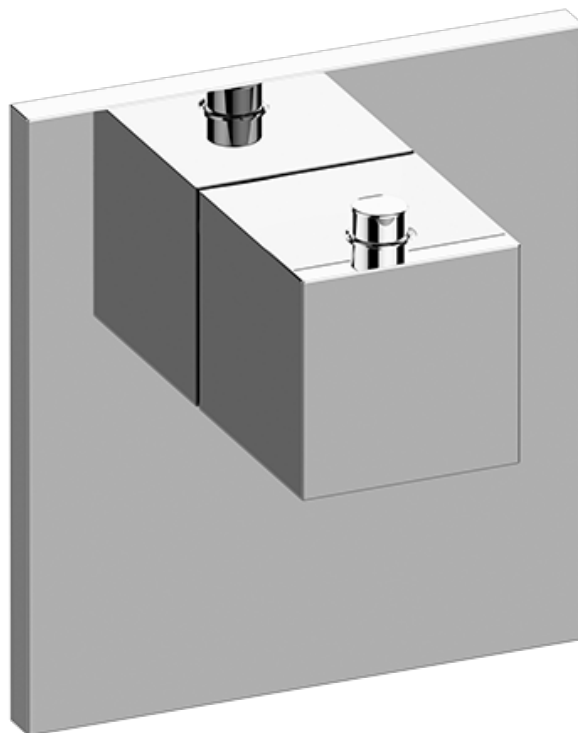

SHOWER
Aqua-Sense Complete
Thermostatic Shower System
GM3.123SE-SH0

GRAFF®

Information

- 3/4" thermostatic valve and trim
- 3/4" 2-way diverter valve and trim (2 pieces)
- G-8226 dual-function, stainless steel showerhead, with rainfall and cascade settings, features 100 no-clog, easy-clean spray nozzles
- Flush-mounted swivel body sprays (3 pieces)
- Handshower set with wall bracket and 59" hose
- Optional extension kit
- Additional valve details and flow rates
- Flow rates: rainfall ≤ 1.8 max gpm, cascade ≤ 1.8 max gpm, handshower ≤ 1.5 max gpm, body sprays ≤ 1.5 max gpm each

Finishes

Polished
Chrome

G-8006

M-Series

3/4" Concealed Thermostatic Rough Valve

Product Features

- 12.9 gpm @ 60 psi
- 3/4" universal inlets
- Built-in service stops
- Stacking outlet feature
- Complete serviceability from front of all units
- Supplied with protective plastic cover
- CalGreen compliant dependent on functions

www.graff-faucets.com | phone: 800-954-4723

SHOWER
M-Series Square Thermostatic
Valve Trim Plate and Handle
G-8043-SH-T

GRAFF[®]

Information

- Single metal handle
- Decorative trim plate
- Use with G-8006 thermostatic rough valve
- To complete package, you must order rough valve

Finishes

Polished
Chrome

G-8043-SH-T

Thermostatic Valve -Trim - M-Series

GRAFF[®]
CUTTING EDGE DESIGN

SHOWER
Two-Way Diverter Volume Control
Valve WITH Off Function and Pass-
Through
G-8052

GRAFF®

Information