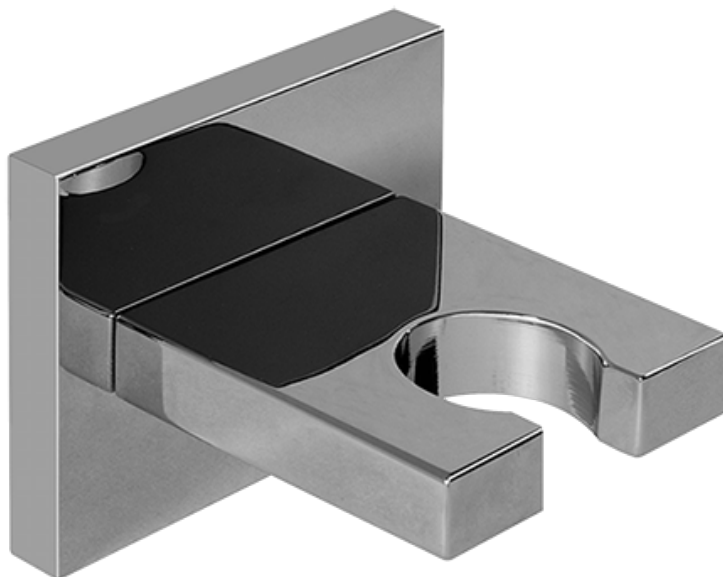

Finishes

Polished
Chrome

G-8497

Shower Components

Contemporary Flush-Mount Body Spray with Solid Brass Swivel Head

Product Features

- 12 no-clog, easy-clean silicone jets
- Metal ball-joint allows for 18° angle adjustment of body spray
- Brass wall escutcheon and Flush-mounted trim
- 1/2" NPT female thread inlet
- Body spray flow rate ≤ 1.5 max gpm

SHOWER
59" Shower Hose
G-8605

GRAFF[®]

Information

- Brass spiral flexible hose with conical nut

Finishes

Polished
Chrome

Product Features

- Brass spiral flexible hose with conical nut

* Special order finish- call for availability

SHOWER
Contemporary Square Wall
Bracket for Handshower
G-8632

GRAFF®

Information

- Solid brass construction

Finishes

Polished
Chrome

G-8632

Contemporary Square Wall Bracket for Handshower

Product Features

- Solid brass construction

Available Finishes

- Polished Chrome
G-8632-PC
- Steelnox[®]
G-8632-SN

Warranty

- Limited lifetime warranty

For complete warranty information go to
<http://www.graff-faucets.com/en/info/faqs>