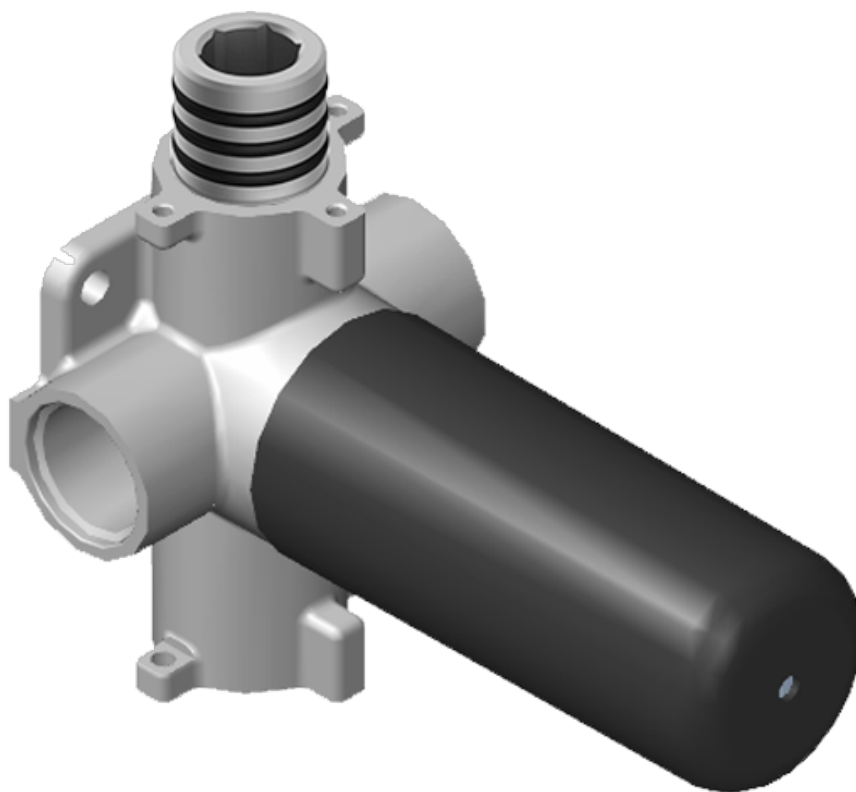

SHOWER
Aqua-Sense Complete
Thermostatic Shower System
GM3.123SE-SH0

GRAFF®

Information

- 3/4" thermostatic valve and trim
- 3/4" 2-way diverter valve and trim (2 pieces)
- G-8226 dual-function, stainless steel showerhead, with rainfall and cascade settings, features 100 no-clog, easy-clean spray nozzles
- Flush-mounted swivel body sprays (3 pieces)
- Handshower set with wall bracket and 59" hose
- Optional extension kit
- Additional valve details and flow rates
- Flow rates: rainfall ≤ 1.8 max gpm, cascade ≤ 1.8 max gpm, handshower ≤ 1.5 max gpm, body sprays ≤ 1.5 max gpm each

www.graff-faucets.com | phone: 800-954-4723

SHOWER
M-Series Square Thermostatic
Valve Trim Plate and Handle
G-8043-SH-T

GRAFF[®]

Information

- Single metal handle
- Decorative trim plate
- Use with G-8006 thermostatic rough valve
- To complete package, you must order rough valve

Finishes

Polished
Chrome

G-8043-SH-T

Thermostatic Valve -Trim - M-Series

GRAFF[®]
CUTTING EDGE DESIGN

SHOWER
Two-Way Diverter Volume Control
Valve WITH Off Function and Pass-
Through
G-8052

GRAFF®

Information

Finishes

Polished
Chrome

G-8052 M-Series
 2-Way Diverter Volume Control Valve
 WITH Off Function and Pass-Through

Product Features

- 12.1 gpm @ 60 psi
- 3/4" universal inlets/outlets with female threads
- Stacking inlet and pass-through port feature
- Supplied with protective plastic cover
- CalGreen compliant dependent on functions