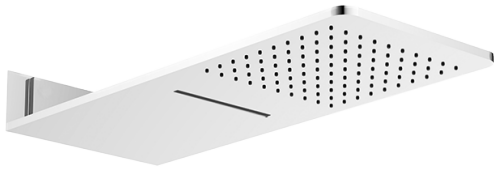

www.graff-faucets.com | phone: 800-954-4723

SHOWER
M-Series Square Two-Way
Diverter Valve Trim Plate and
Handle
G-8071-SH1-T

GRAFF[®]

Information

- Single metal handle
- Decorative trim plate
- Use with G-8052 2-way diverter (pass through) control rough valve WITH off function
- To complete package, you must order rough valve

- Stainless Steel
- Wall-mounted installation
- Rainfall and cascade functions
- Functions may be used separately or simultaneously
- Rainfall flow rate ≤ 1.8 max gpm
- Cascade flow rate ≤ 1.8 max gpm
- 100 no-clog, easy-clean rubber water nozzles
- CALGreen

Finishes

Polished
Chrome

G-8226

Aqua-Sense Collection
Dual-Function Water Feature

Product Features

- Stainless steel
- Wall-mounted installation
- Rainfall and cascade functions
- Functions may be used separately or simultaneously
- Rainfall flow rate ≤ 1.8 max gpm
- Cascade flow rate ≤ 1.8 max gpm
- 100 no-clog, easy-clean rubber water nozzles