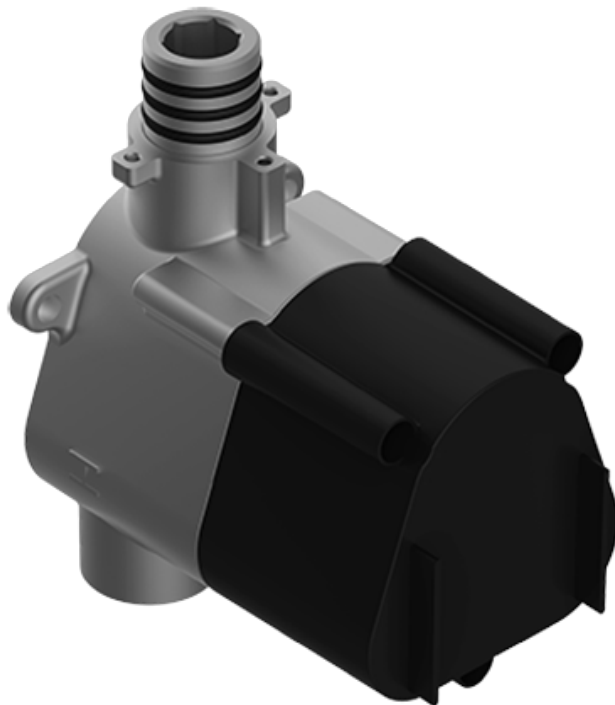

SHOWER
M-Series Full Thermostatic
Shower System with LED
GM3.124SE-LM31E0

GRAFF®

Information

- 3/4" thermostatic valve and trim
- 3/4" 2-way diverter valve and trim (2 pieces)
- G-8201 dual-function, stainless steel showerhead, with rainfall and cascade settings, features 134 no-clog, easy-clean spray nozzles
- Single LED light with 6 color variations
- Flush-mounted swivel body sprays (3 pieces)
- Handshower set with wall bracket and 59" hose
- Optional extension kit
- Flow rates: rainfall ≤ 2.0 max gpm, cascade ≤ 2.0 max gpm, handshower ≤ 1.5 max gpm, body sprays ≤ 1.5 max gpm each
- ADA

SHOWER
Thermostatic Rough Valve
G-8006

GRAFF[®]

Information

- 12.9 gpm @ 60 psi
- 3/4" universal inlets
- Built-in service stops
- Stacking outlet feature
- Complete serviceability from front of all units
- Supplied with protective plastic cover
- CalGreen compliant dependent on functions

Finishes

Polished
Chrome

G-8006

M-Series

3/4" Concealed Thermostatic Rough Valve

Product Features

- 12.9 gpm @ 60 psi
- 3/4" universal inlets
- Built-in service stops
- Stacking outlet feature
- Complete serviceability from front of all units
- Supplied with protective plastic cover
- CalGreen compliant dependent on functions

Finishes

Polished
Chrome

G-8043-LM31E-T

Solar Collection

M-Series Thermostatic Valve Trim with Handle

GRAFF®

Product Features

- Single metal handle and decorative trim plate
- Use with G-8006 thermostatic rough valve