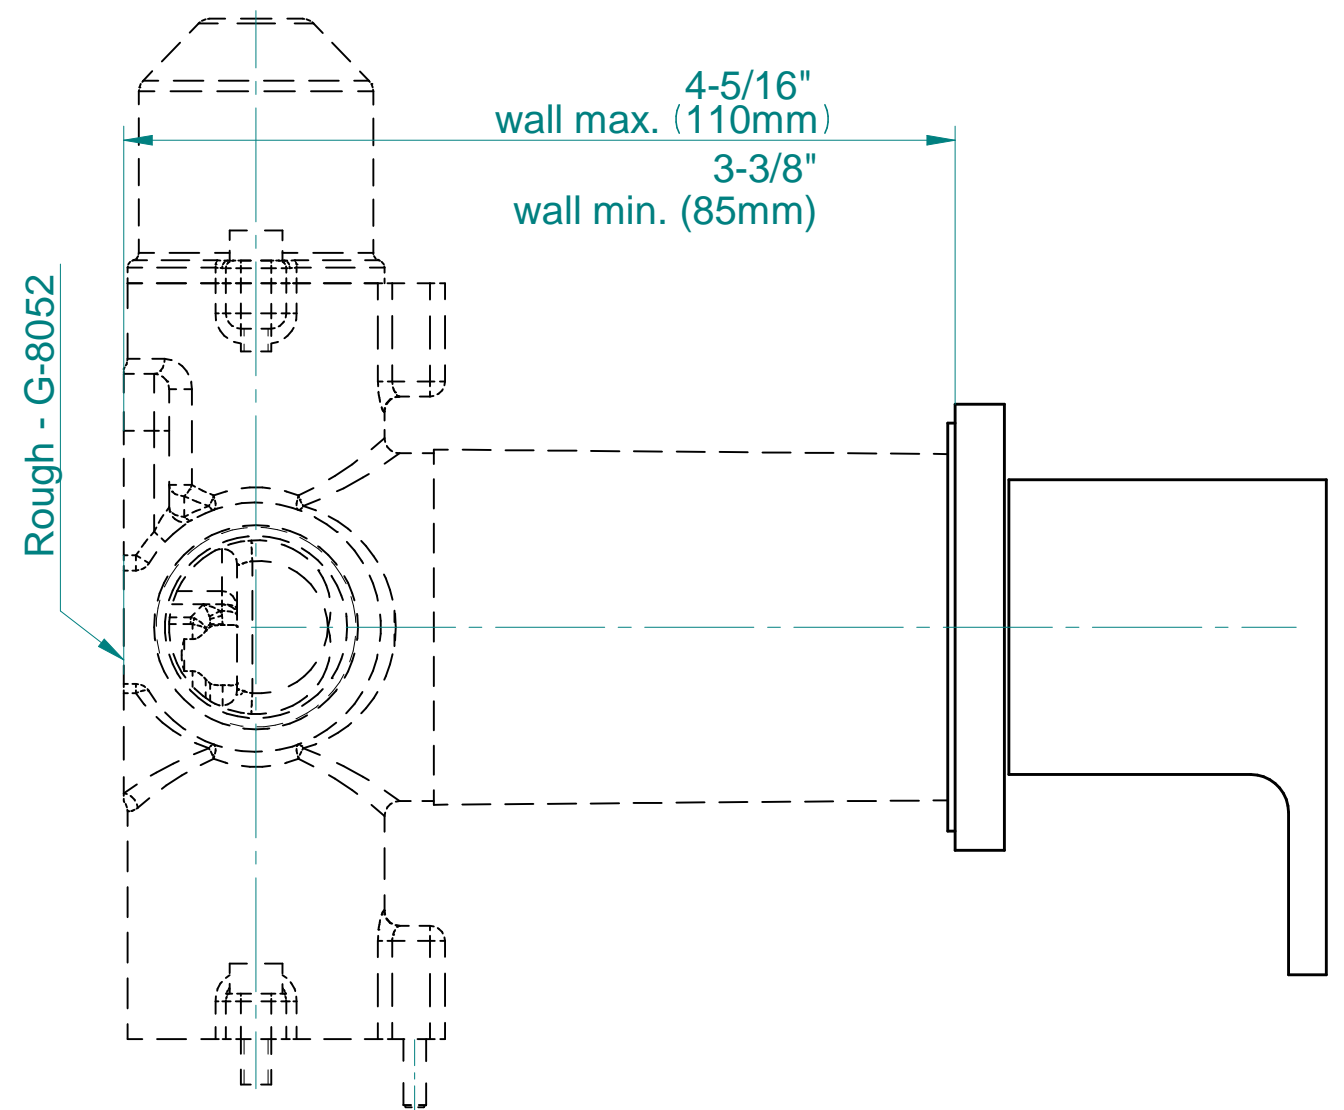

G-8071-LM31E1-T

SOLAR Series

GRAFF®
CUTTING EDGE DESIGN