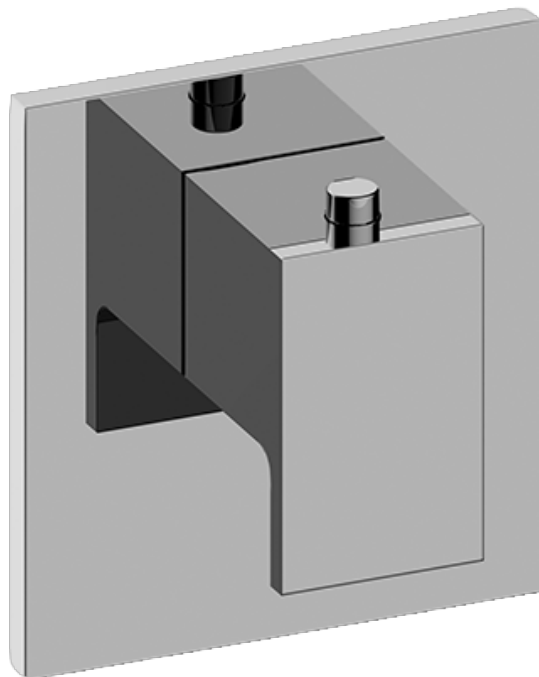

SHOWER
M-Series Full Thermostatic
Shower System with LED
GM3.124SE-LM31E0

GRAFF®

Information

- 3/4" thermostatic valve and trim
- 3/4" 2-way diverter valve and trim (2 pieces)
- G-8201 dual-function, stainless steel showerhead, with rainfall and cascade settings, features 134 no-clog, easy-clean spray nozzles
- Single LED light with 6 color variations
- Flush-mounted swivel body sprays (3 pieces)
- Handshower set with wall bracket and 59" hose
- Optional extension kit
- Flow rates: rainfall ≤ 2.0 max gpm, cascade ≤ 2.0 max gpm, handshower ≤ 1.5 max gpm, body sprays ≤ 1.5 max gpm each
- ADA

SHOWER
Thermostatic Rough Valve
G-8006

GRAFF[®]

Information

- 12.9 gpm @ 60 psi
- 3/4" universal inlets
- Built-in service stops
- Stacking outlet feature
- Complete serviceability from front of all units
- Supplied with protective plastic cover
- CalGreen compliant dependent on functions

Finishes

Polished
Chrome

G-8006

M-Series

3/4" Concealed Thermostatic Rough Valve

Product Features

- 12.9 gpm @ 60 psi
- 3/4" universal inlets
- Built-in service stops
- Stacking outlet feature
- Complete serviceability from front of all units
- Supplied with protective plastic cover
- CalGreen compliant dependent on functions

www.graff-faucets.com | phone: 800-954-4723

SHOWER
Solar M-Series Thermostatic Valve
Trim with Handle
G-8043-LM31E-T

GRAFF[®]

Information

- Single metal handle and decorative trim plate
- Use with G-8006 thermostatic rough valve
- ADA