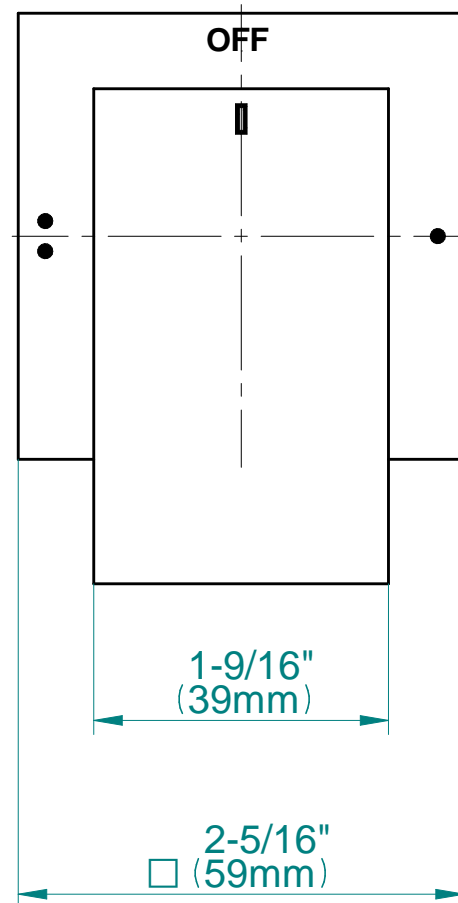

G-8071-LM31E1-T

SOLAR Series

GRAFF®
CUTTING EDGE DESIGN