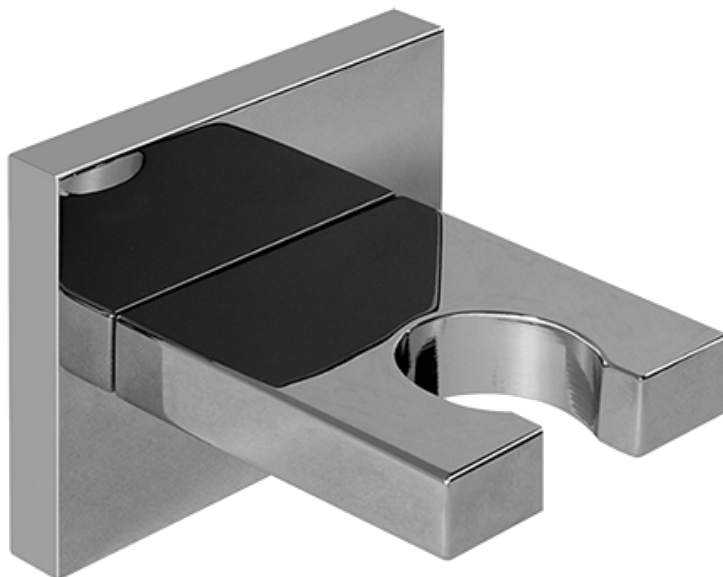

SHOWER
M-Series Full Thermostatic
Shower System with LED
GM3.124SE-LM31E0

GRAFF®

Information

- 3/4" thermostatic valve and trim
- 3/4" 2-way diverter valve and trim (2 pieces)
- G-8201 dual-function, stainless steel showerhead, with rainfall and cascade settings, features 134 no-clog, easy-clean spray nozzles
- Single LED light with 6 color variations
- Flush-mounted swivel body sprays (3 pieces)
- Handshower set with wall bracket and 59" hose
- Optional extension kit
- Flow rates: rainfall ≤ 2.0 max gpm, cascade ≤ 2.0 max gpm, handshower ≤ 1.5 max gpm, body sprays ≤ 1.5 max gpm each
- ADA

Finishes

Polished
Chrome

G-8497

Shower Components

Contemporary Flush-Mount Body Spray with Solid Brass Swivel Head

Product Features

- 12 no-clog, easy-clean silicone jets
- Metal ball-joint allows for 18° angle adjustment of body spray
- Brass wall escutcheon and Flush-mounted trim
- 1/2" NPT female thread inlet
- Body spray flow rate ≤ 1.5 max gpm

SHOWER
59" Shower Hose
G-8605

GRAFF®

Information

- Brass spiral flexible hose with conical nut

Finishes

Polished
Chrome

Product Features

- Brass spiral flexible hose with conical nut

* Special order finish- call for availability

SHOWER
Contemporary Square Wall
Bracket for Handshower
G-8632

GRAFF[®]

Information

- Solid brass construction

Finishes

Polished
Chrome

G-8632