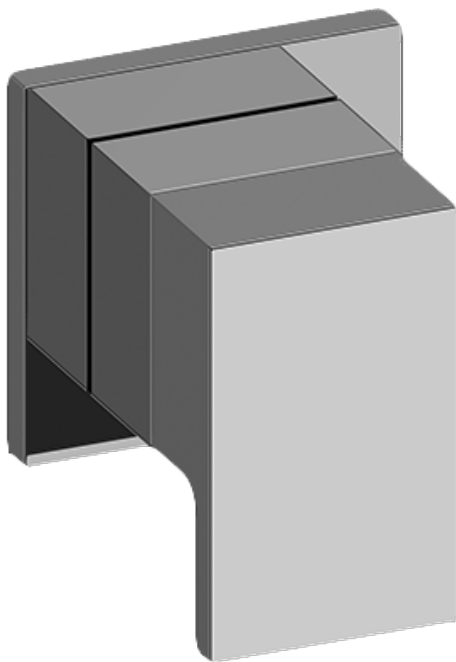

SHOWER
M-Series Full Thermostatic
Shower System with LED
GM3.124SE-LM31E0

GRAFF®

Information

- 3/4" thermostatic valve and trim
- 3/4" 2-way diverter valve and trim (2 pieces)
- G-8201 dual-function, stainless steel showerhead, with rainfall and cascade settings, features 134 no-clog, easy-clean spray nozzles
- Single LED light with 6 color variations
- Flush-mounted swivel body sprays (3 pieces)
- Handshower set with wall bracket and 59" hose
- Optional extension kit
- Flow rates: rainfall ≤ 2.0 max gpm, cascade ≤ 2.0 max gpm, handshower ≤ 1.5 max gpm, body sprays ≤ 1.5 max gpm each
- ADA

www.graff-faucets.com | phone: 800-954-4723

SHOWER
Solar M-Series 2-Way Diverter
Valve Trim with Handle
G-8071-LM31E1-T

GRAFF[®]

Information

- Single metal handle and decorative trim plate
- Use with G-8052 2-Way Diverter Volume Control Valve WITH Off Function and Pass-Through
- ADA