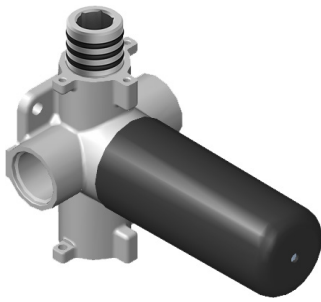

SHOWER
M-Series Full Thermostatic
Shower System with LED
GM3.124SE-LM31E0

GRAFF®

Information

- 3/4" thermostatic valve and trim
- 3/4" 2-way diverter valve and trim (2 pieces)
- G-8201 dual-function, stainless steel showerhead, with rainfall and cascade settings, features 134 no-clog, easy-clean spray nozzles
- Single LED light with 6 color variations
- Flush-mounted swivel body sprays (3 pieces)
- Handshower set with wall bracket and 59" hose
- Optional extension kit
- Flow rates: rainfall ≤ 2.0 max gpm, cascade ≤ 2.0 max gpm, handshower ≤ 1.5 max gpm, body sprays ≤ 1.5 max gpm each
- ADA

Finishes

Polished
Chrome

G-8006

M-Series

3/4" Concealed Thermostatic Rough Valve

Product Features

- 12.9 gpm @ 60 psi
- 3/4" universal inlets
- Built-in service stops
- Stacking outlet feature
- Complete serviceability from front of all units
- Supplied with protective plastic cover
- CalGreen compliant dependent on functions

www.graff-designs.com | phone: 800-954-4723

SHOWER
Two-Way Diverter Volume Control
Valve WITH Off Function and Pass-
Through
G-8052

GRAFF®

Information

- 11.7 gpm @ 60 psi
- 3/4" universal inlets/outlets with female threads
- Operates one function at a time
- Stacking inlet and pass-through port feature
- Supplied with protective plastic cover
- CALGreen compliant depending on functions

Finishes

Polished
Chrome

G-8052 M-Series
 2-Way Diverter Volume Control Valve
 WITH Off Function and Pass-Through

Product Features

- 12.1 gpm @ 60 psi
- 3/4" universal inlets/outlets with female threads
- Stacking inlet and pass-through port feature
- Supplied with protective plastic cover
- CalGreen compliant dependent on functions