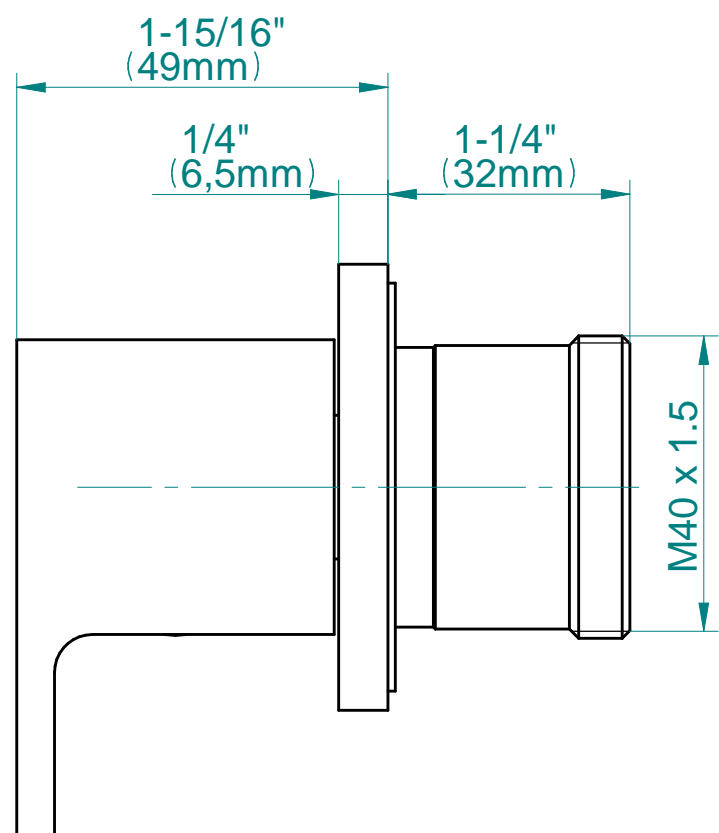

G-8071-LM31E1-T

SOLAR Series

GRAFF®
CUTTING EDGE DESIGN