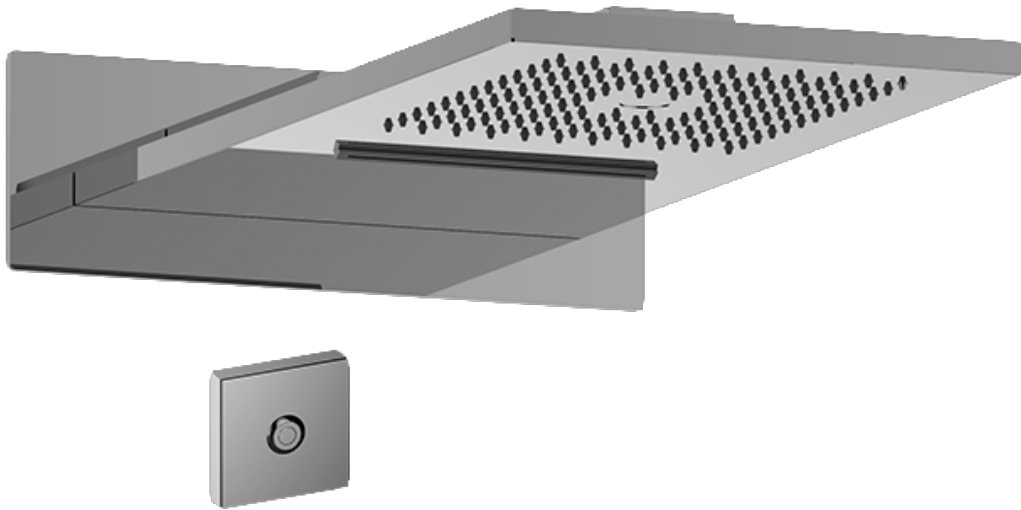

SHOWER
M-Series Full Thermostatic
Shower System with LED
GM3.124SE-LM31E0

GRAFF®

Information

- 3/4" thermostatic valve and trim
- 3/4" 2-way diverter valve and trim (2 pieces)
- G-8201 dual-function, stainless steel showerhead, with rainfall and cascade settings, features 134 no-clog, easy-clean spray nozzles
- Single LED light with 6 color variations
- Flush-mounted swivel body sprays (3 pieces)
- Handshower set with wall bracket and 59" hose
- Optional extension kit
- Flow rates: rainfall ≤ 2.0 max gpm, cascade ≤ 2.0 max gpm, handshower ≤ 1.5 max gpm, body sprays ≤ 1.5 max gpm each
- ADA

www.graff-faucets.com | phone: 800-954-4723

SHOWER
Solar M-Series 2-Way Diverter
Valve Trim with Handle
G-8071-LM31E1-T

GRAFF[®]

Information

- Single metal handle and decorative trim plate
- Use with G-8052 2-Way Diverter Volume Control Valve WITH Off Function and Pass-Through
- ADA

Finishes

Polished
Chrome

G-8071-LM31E1-T

SOLAR Series

GRAFF[®]
CUTTING EDGE DESIGN

SHOWER
Dual-Function Water Feature with
LED
G-8201

GRAFF[®]

Information

Finishes

Polished
Chrome

G-8201

Aqua-Sense Collection

Dual-Function Water Feature with LED

GRAFF[®]
CUTTING EDGE DESIGN

Product Features

- Stainless steel
- Wall-mounted installation
- Rainfall and cascade functions
- Functions may be used separately or simultaneously
- Single LED light with 6 color variations
- Rainfall flow rate ≤ 1.8 max gpm
- Cascade flow rate ≤ 1.8 max gpm
- 134 no-clog, easy-clean rubber water nozzles
- Includes wall-mount button for LED control box