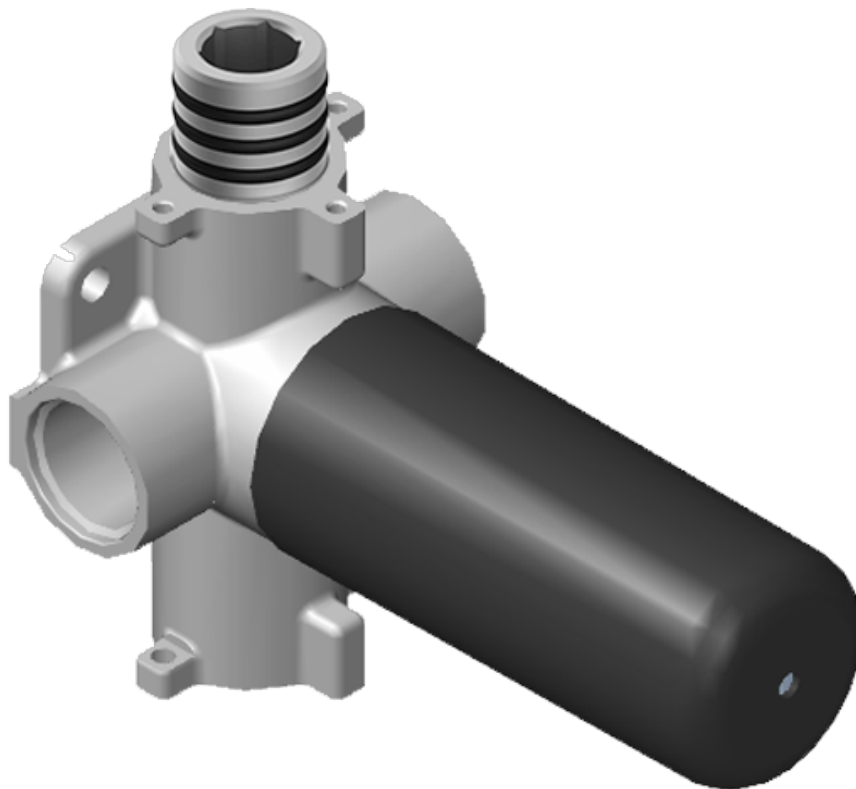

SHOWER
M-Series Full Thermostatic
Shower System with LED
GM3.124SE-LM31E0

GRAFF®

Information

- 3/4" thermostatic valve and trim
- 3/4" 2-way diverter valve and trim (2 pieces)
- G-8201 dual-function, stainless steel showerhead, with rainfall and cascade settings, features 134 no-clog, easy-clean spray nozzles
- Single LED light with 6 color variations
- Flush-mounted swivel body sprays (3 pieces)
- Handshower set with wall bracket and 59" hose
- Optional extension kit
- Flow rates: rainfall ≤ 2.0 max gpm, cascade ≤ 2.0 max gpm, handshower ≤ 1.5 max gpm, body sprays ≤ 1.5 max gpm each
- ADA

Finishes

Polished
Chrome

G-8006

M-Series

3/4" Concealed Thermostatic Rough Valve

Product Features

- 12.9 gpm @ 60 psi
- 3/4" universal inlets
- Built-in service stops
- Stacking outlet feature
- Complete serviceability from front of all units
- Supplied with protective plastic cover
- CalGreen compliant dependent on functions

www.graff-designs.com | phone: 800-954-4723

SHOWER
Two-Way Diverter Volume Control
Valve WITH Off Function and Pass-
Through
G-8052

GRAFF®

Information

- 11.7 gpm @ 60 psi
- 3/4" universal inlets/outlets with female threads
- Operates one function at a time
- Stacking inlet and pass-through port feature
- Supplied with protective plastic cover
- CALGreen compliant depending on functions

Finishes

Polished
Chrome

G-8052 M-Series
 2-Way Diverter Volume Control Valve
 WITH Off Function and Pass-Through

Product Features

- 12.1 gpm @ 60 psi
- 3/4" universal inlets/outlets with female threads
- Stacking inlet and pass-through port feature
- Supplied with protective plastic cover
- CalGreen compliant dependent on functions