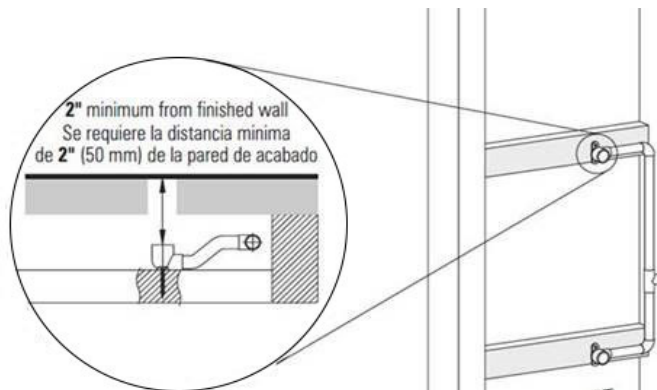

G-8497

Shower Components

Contemporary Flush-Mount Body Spray with Solid Brass Swivel Head

Product Features

- 12 no-clog, easy-clean silicone jets
- Metal ball-joint allows for 18° angle adjustment of body spray
- Brass wall escutcheon and Flush-mounted trim
- 1/2" NPT female thread inlet
- Body spray flow rate ≤ 1.5 max gpm

Warranty

- Limited lifetime warranty

For complete warranty information go to www.graff-designs.com/en-nam/warranty

Available Finishes

- Polished Chrome
  G-8497-PC
- Polished Nickel
  G-8497-PN
- Brushed Nickel
  G-8497-BNi
- Matte Black*
  G-8497-MBK*
- Architectural Black*
  G-8497-BK*
- Architectural White*
  G-8497-WT*
- Olive Brass
  G-8497-OB
- Gunmetal*
  G-8497-GM*
- Steelnox
  G-8497-SN
- OR'osa PVD*
  G-8497-RG*
- Onyx PVD*
  G-8497-OX*
- Polished Brass PVD*
  G-8497-PB*
- Brushed Brass PVD*
  G-8497-BB*
- Brushed Gold*
  G-8497-BAU*
- Gold*
  G-8497-AU*
- Gunmetal Distressed*
  G-8497-GMD*