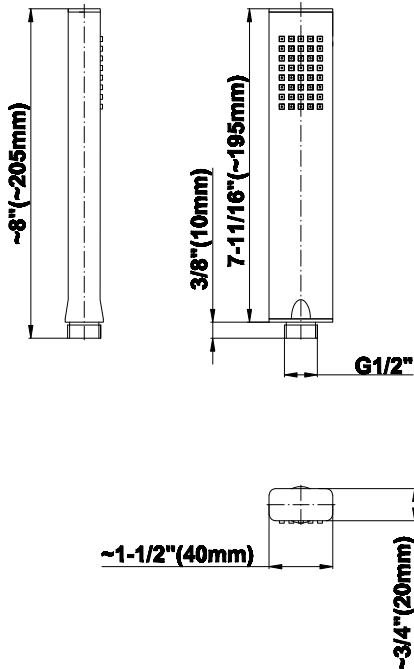

G-8654

Shower Components Contemporary Rectangle Handshower

Product Features

- Smooth, all-metal handle
- Shower hose not included
- Includes internal backflow preventer
- Handshower flow rate ≤ 1.5 max gpm

Warranty

- Limited lifetime warranty

For complete warranty information go to
<https://www.graff-designs.com/en/info/faqs>

Available Finishes

- Polished Chrome
  G-8654-PC
- Polished Nickel
  G-8654-PN
- Brushed Nickel
  G-8654-BNi
- Matte Black*
  G-8654-MBK*
- Architectural Black*
  G-8654-BK*
- Architectural White*
  G-8654-WT*
- Steelnox (Satin Nickel)
  G-8654-SN
- Olive Bronze*
  G-8654-OB*
- Gunmetal*
  G-8654-GM*
- OR'osa PVD*
  G-8654-RG*
- Brushed OR'osa PVD*
  G-8654-BRG*
- Onyx PVD*
  G-8654-OX*
- Brushed Onyx PVD*
  G-8654-BOX*
- 24K Brushed Gold*
  G-8654-BAU*
- 24K Gold*
  G-8654-AU*

* Special order finish- call for availability

The measurements shown are for reference only. Products and specifications shown are subject to change without notice. Revised 11/2019

www.graff-designs.com | phone: 800-954-4723