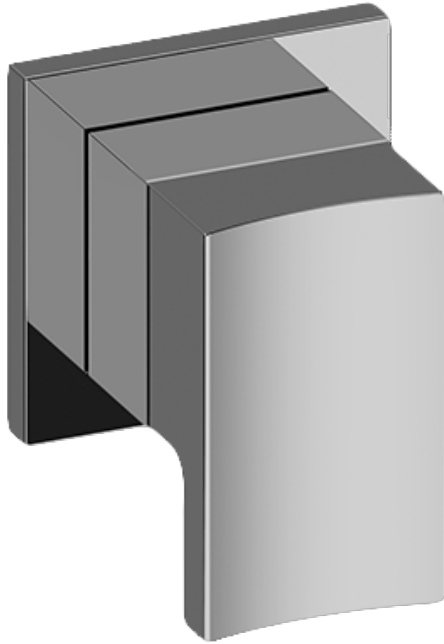

SHOWER
M-Series Full Thermostatic
Shower System with LED
GM3.124SE-LM36E0

GRAFF®

Information

- 3/4" thermostatic valve and trim
- 3/4" 2-way diverter valve and trim (2 pieces)
- G-8201 dual-function, stainless steel showerhead, with rainfall and cascade settings, features 134 no-clog, easy-clean spray nozzles
- Single LED light with 6 color variations
- Flush-mounted swivel body sprays (3 pieces)
- Handshower set with wall bracket and 59" hose
- Optional extension kit
- Flow rates: rainfall ≤ 2.0 max gpm, cascade ≤ 2.0 max gpm, handshower ≤ 1.5 max gpm, body sprays ≤ 1.5 max gpm each
- ADA

Finishes

Polished
Chrome

G-8052 M-Series
 2-Way Diverter Volume Control Valve
 WITH Off Function and Pass-Through

Product Features

- 12.1 gpm @ 60 psi
- 3/4" universal inlets/outlets with female threads
- Stacking inlet and pass-through port feature
- Supplied with protective plastic cover
- CalGreen compliant dependent on functions

www.graff-faucets.com | phone: 800-954-4723

SHOWER
M-Series 2-Way Diverter Valve
Trim with Handle
G-8071-LM36E1-T

GRAFF[®]

Information

- Single metal handle
- Decorative trim plate
- Use with G-8052 2-Way Diverter Volume Control Valve WITH Off Function and Pass-Through
- ADA

Finishes

Polished
Chrome

G-8071-LM36E1-T

TARGA Series

SHOWER
Dual-Function Water Feature with
LED
G-8201

GRAFF®

Information

- Stainless Steel
- Rainfall and Cascade functions
- Functions may be used separately or simultaneously
- Single LED light with 6 color variations
- Rainfall flow rate ≤ 2.0 max gpm
- Cascade flow rate ≤ 2.0 max gpm
- 134 no-clog, easy-clean rubber water nozzles
- Includes wall-mount button for LED control box
- CALGreen