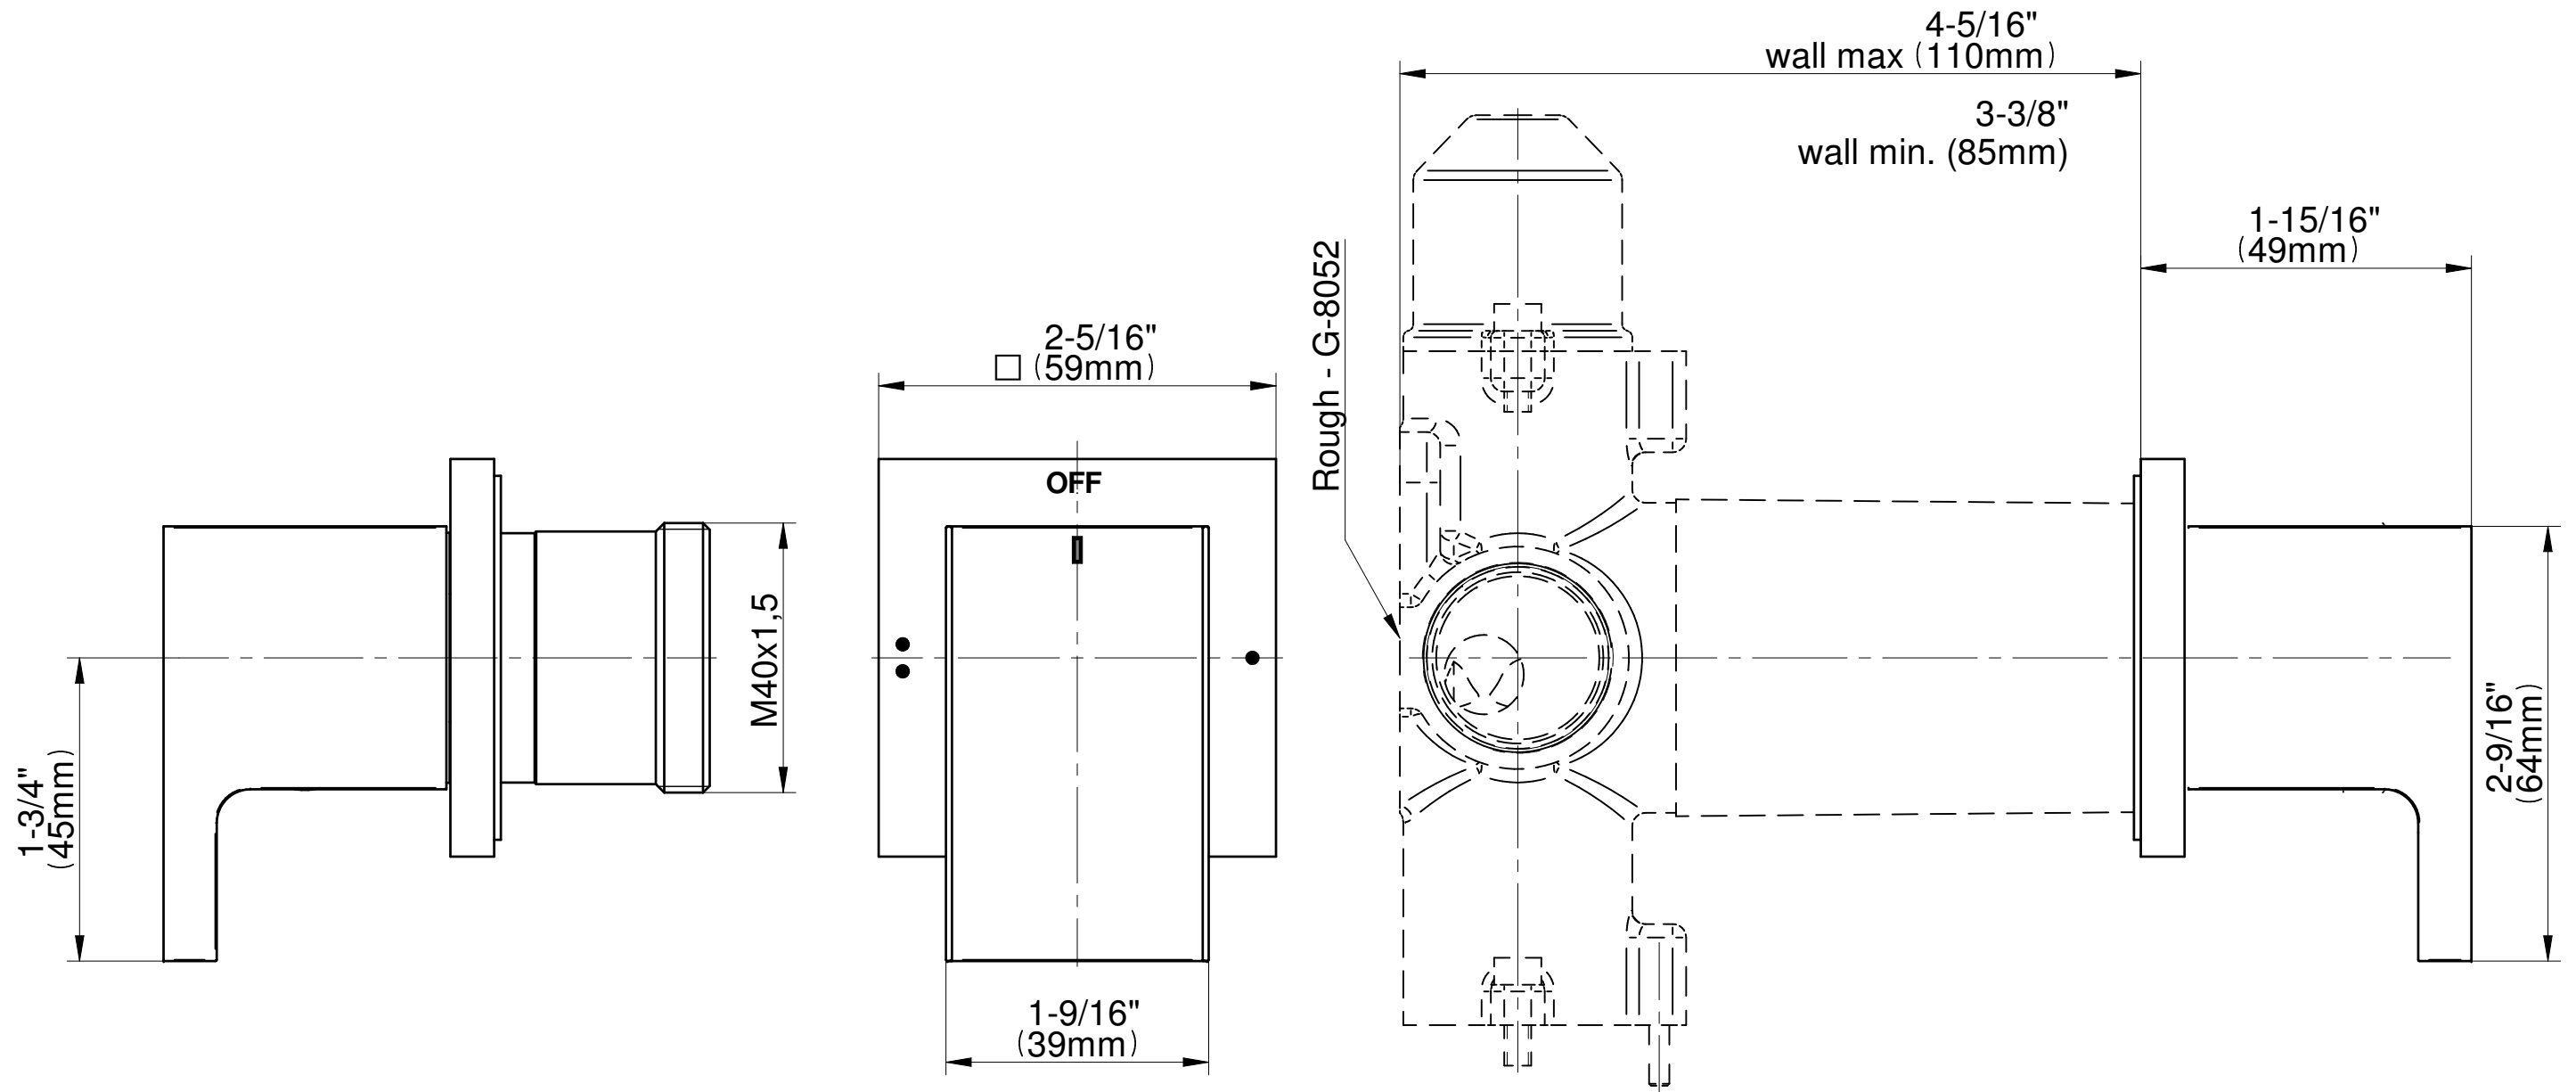

G-8071-LM36E1-T

TARGA Series