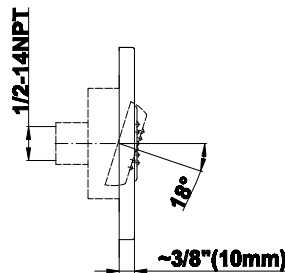

G-8497

Shower Components

Contemporary Flush-Mount Body Spray with Solid Brass Swivel Head

Product Features

- 12 no-clog, easy-clean silicone jets
- Metal ball-joint allows for 18° angle adjustment of body spray
- Brass wall escutcheon and Flush-mounted trim
- 1/2" NPT female thread inlet
- Body spray flow rate ≤ 1.5 max gpm

Warranty

- Limited lifetime warranty

For complete warranty information go to www.graff-designs.com/en-nam/warranty

Available Finishes

- Polished Chrome
  G-8497-PC
- Polished Nickel
  G-8497-PN
- Brushed Nickel
  G-8497-BNi
- Matte Black*
  G-8497-MBK*
- Architectural Black*
  G-8497-BK*
- Architectural White*
  G-8497-WT*
- Olive Brass
  G-8497-OB
- Gunmetal*
  G-8497-GM*
- Steelnox
  G-8497-SN
- OR'osa PVD*
  G-8497-RG*
- Onyx PVD*
  G-8497-OX*
- Polished Brass PVD*
  G-8497-PB*
- Brushed Brass PVD*
  G-8497-BB*
- Brushed Gold*
  G-8497-BAU*
- Gold*
  G-8497-AU*
- Gunmetal Distressed*
  G-8497-GMD*