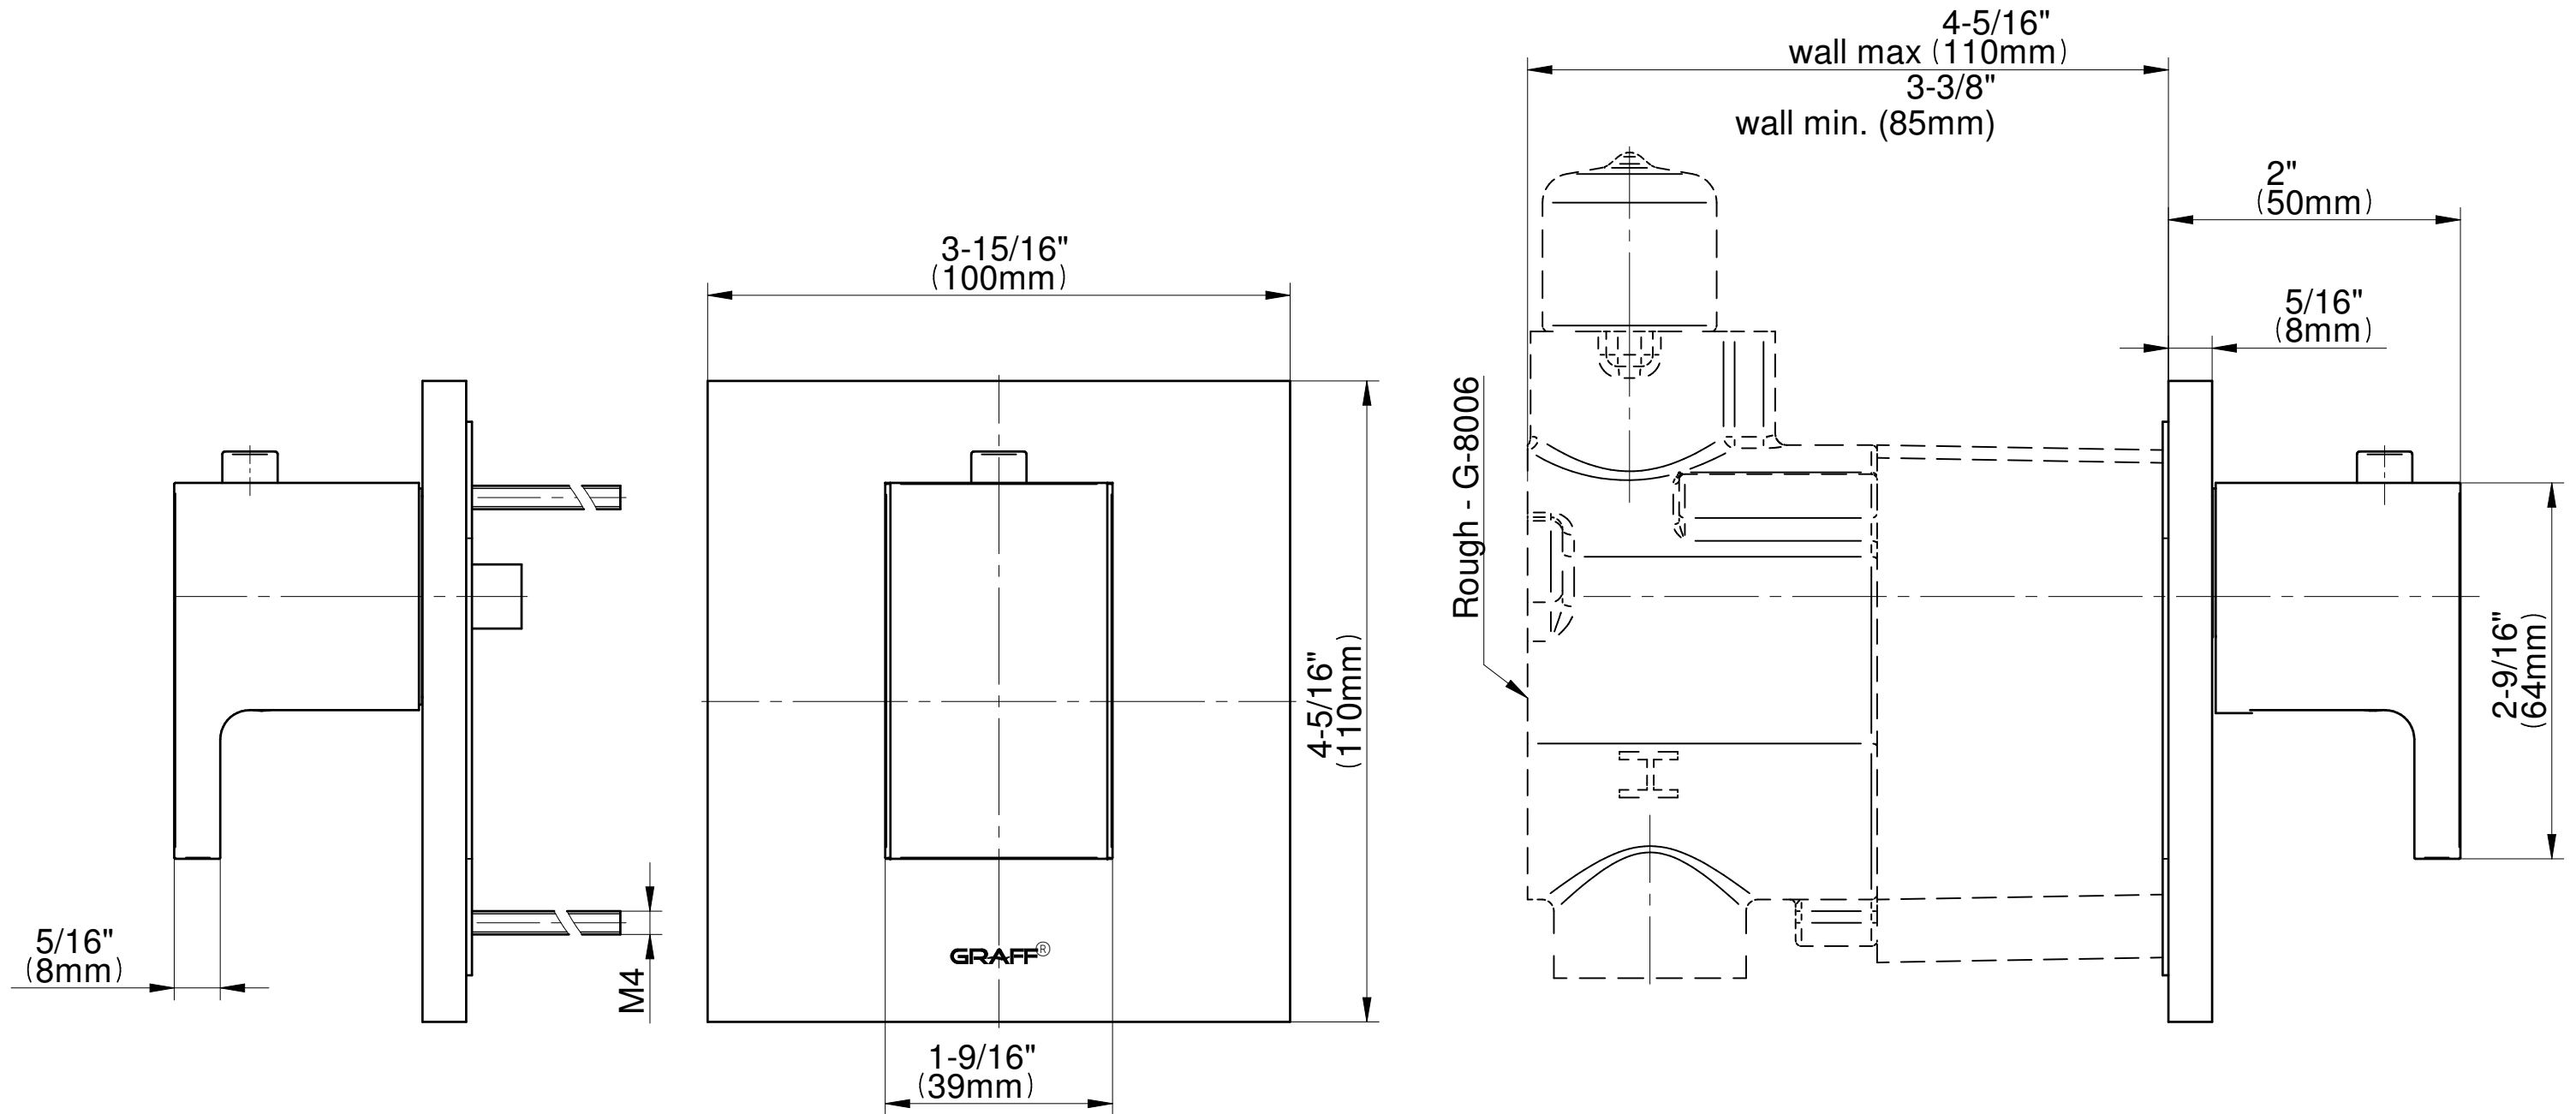

SHOWER
M-Series Full Thermostatic
Shower System with LED
GM3.124SE-LM36E0

GRAFF®

Information

- 3/4" thermostatic valve and trim
- 3/4" 2-way diverter valve and trim (2 pieces)
- G-8201 dual-function, stainless steel showerhead, with rainfall and cascade settings, features 134 no-clog, easy-clean spray nozzles
- Single LED light with 6 color variations
- Flush-mounted swivel body sprays (3 pieces)
- Handshower set with wall bracket and 59" hose
- Optional extension kit
- Flow rates: rainfall ≤ 2.0 max gpm, cascade ≤ 2.0 max gpm, handshower ≤ 1.5 max gpm, body sprays ≤ 1.5 max gpm each
- ADA

Finishes

Polished
Chrome

G-8043-LM36E-T

TARGA Series

SHOWER
Two-Way Diverter Volume Control
Valve WITH Off Function and Pass-
Through
G-8052

GRAFF®

Information

- 11.7 gpm @ 60 psi
- 3/4" universal inlets/outlets with female threads
- Operates one function at a time
- Stacking inlet and pass-through port feature
- Supplied with protective plastic cover
- CALGreen compliant depending on functions