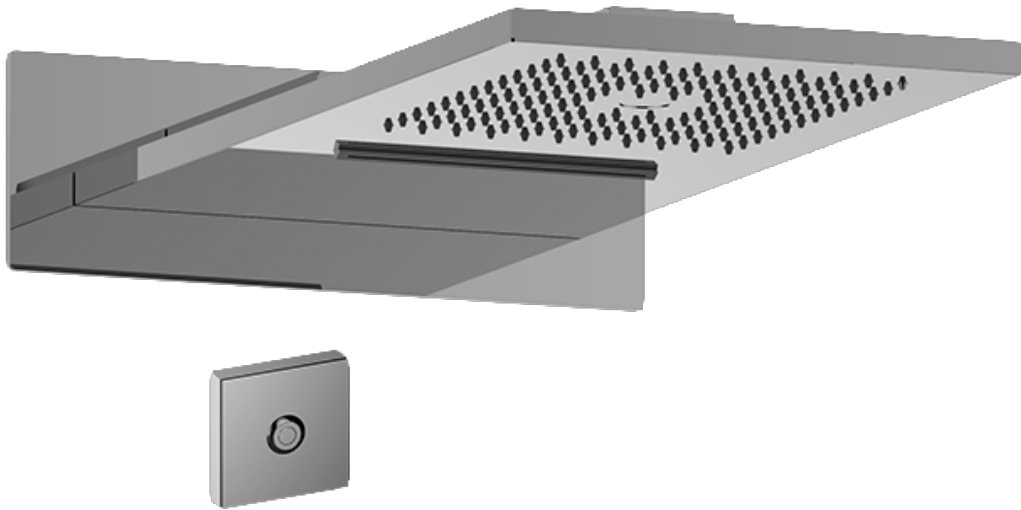

SHOWER
M-Series Full Thermostatic
Shower System with LED
GM3.124SE-LM36E0

GRAFF®

Information

- 3/4" thermostatic valve and trim
- 3/4" 2-way diverter valve and trim (2 pieces)
- G-8201 dual-function, stainless steel showerhead, with rainfall and cascade settings, features 134 no-clog, easy-clean spray nozzles
- Single LED light with 6 color variations
- Flush-mounted swivel body sprays (3 pieces)
- Handshower set with wall bracket and 59" hose
- Optional extension kit
- Flow rates: rainfall ≤ 2.0 max gpm, cascade ≤ 2.0 max gpm, handshower ≤ 1.5 max gpm, body sprays ≤ 1.5 max gpm each
- ADA

www.graff-faucets.com | phone: 800-954-4723

SHOWER
M-Series 2-Way Diverter Valve
Trim with Handle
G-8071-LM36E1-T

GRAFF[®]

Information

- Single metal handle
- Decorative trim plate
- Use with G-8052 2-Way Diverter Volume Control Valve WITH Off Function and Pass-Through
- ADA

Finishes

Polished
Chrome

G-8071-LM36E1-T

TARGA Series

SHOWER
Dual-Function Water Feature with
LED
G-8201

GRAFF®

Information

- Stainless Steel
- Rainfall and Cascade functions
- Functions may be used separately or simultaneously
- Single LED light with 6 color variations
- Rainfall flow rate ≤ 2.0 max gpm
- Cascade flow rate ≤ 2.0 max gpm
- 134 no-clog, easy-clean rubber water nozzles
- Includes wall-mount button for LED control box
- CALGreen

Finishes

Polished
Chrome

G-8201

Aqua-Sense Collection

Dual-Function Water Feature with LED

GRAFF[®]
CUTTING EDGE DESIGN

Product Features

- Stainless steel
- Wall-mounted installation
- Rainfall and cascade functions
- Functions may be used separately or simultaneously
- Single LED light with 6 color variations
- Rainfall flow rate ≤ 1.8 max gpm
- Cascade flow rate ≤ 1.8 max gpm
- 134 no-clog, easy-clean rubber water nozzles
- Includes wall-mount button for LED control box