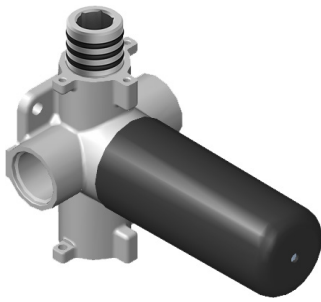

SHOWER
M-Series Full Thermostatic
Shower System with LED
GM3.124SE-LM36E0

GRAFF®

Information

- 3/4" thermostatic valve and trim
- 3/4" 2-way diverter valve and trim (2 pieces)
- G-8201 dual-function, stainless steel showerhead, with rainfall and cascade settings, features 134 no-clog, easy-clean spray nozzles
- Single LED light with 6 color variations
- Flush-mounted swivel body sprays (3 pieces)
- Handshower set with wall bracket and 59" hose
- Optional extension kit
- Flow rates: rainfall ≤ 2.0 max gpm, cascade ≤ 2.0 max gpm, handshower ≤ 1.5 max gpm, body sprays ≤ 1.5 max gpm each
- ADA

www.graff-faucets.com | phone: 800-954-4723

SHOWER
Sade M-Series Thermostatic Valve
Trim with Handle
G-8043-LM36E-T

GRAFF®

Information

- Single metal handle
- Decorative trim plate
- Use with G-8006 Thermostatic Rough Valve
- ADA

Finishes

Polished
Chrome

G-8043-LM36E-T

TARGA Series

SHOWER
Two-Way Diverter Volume Control
Valve WITH Off Function and Pass-
Through
G-8052

GRAFF®

Information

- 11.7 gpm @ 60 psi
- 3/4" universal inlets/outlets with female threads
- Operates one function at a time
- Stacking inlet and pass-through port feature
- Supplied with protective plastic cover
- CALGreen compliant depending on functions

Finishes

Polished
Chrome

G-8052 M-Series
 2-Way Diverter Volume Control Valve
 WITH Off Function and Pass-Through

Product Features

- 12.1 gpm @ 60 psi
- 3/4" universal inlets/outlets with female threads
- Stacking inlet and pass-through port feature
- Supplied with protective plastic cover
- CalGreen compliant dependent on functions