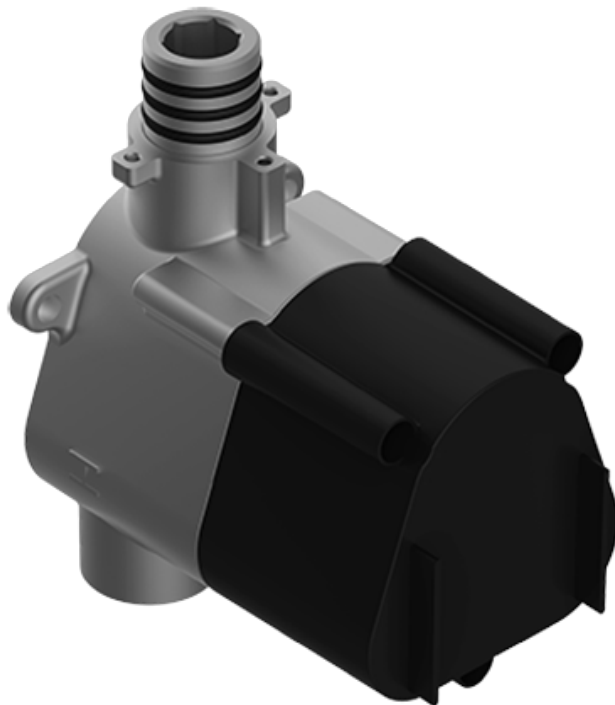

SHOWER
M-Series Full Thermostatic
Shower System with LED
GM3.124SE-LM36E0

GRAFF®

Information

- 3/4" thermostatic valve and trim
- 3/4" 2-way diverter valve and trim (2 pieces)
- G-8201 dual-function, stainless steel showerhead, with rainfall and cascade settings, features 134 no-clog, easy-clean spray nozzles
- Single LED light with 6 color variations
- Flush-mounted swivel body sprays (3 pieces)
- Handshower set with wall bracket and 59" hose
- Optional extension kit
- Flow rates: rainfall ≤ 2.0 max gpm, cascade ≤ 2.0 max gpm, handshower ≤ 1.5 max gpm, body sprays ≤ 1.5 max gpm each
- ADA

SHOWER
Thermostatic Rough Valve
G-8006

GRAFF[®]

Information

- 12.9 gpm @ 60 psi
- 3/4" universal inlets
- Built-in service stops
- Stacking outlet feature
- Complete serviceability from front of all units
- Supplied with protective plastic cover
- CalGreen compliant dependent on functions

Finishes

Polished
Chrome

G-8006

M-Series

3/4" Concealed Thermostatic Rough Valve

Product Features

- 12.9 gpm @ 60 psi
- 3/4" universal inlets
- Built-in service stops
- Stacking outlet feature
- Complete serviceability from front of all units
- Supplied with protective plastic cover
- CalGreen compliant dependent on functions

www.graff-faucets.com | phone: 800-954-4723

SHOWER
Sade M-Series Thermostatic Valve
Trim with Handle
G-8043-LM36E-T

GRAFF®

Information

- Single metal handle
- Decorative trim plate
- Use with G-8006 Thermostatic Rough Valve
- ADA