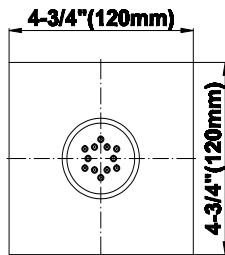

G-8497

Shower Components

Contemporary Flush-Mount Body Spray with Solid Brass Swivel Head

Product Features

- 12 no-clog, easy-clean silicone jets
- Metal ball-joint allows for 18° angle adjustment of body spray
- Brass wall escutcheon and Flush-mounted trim
- 1/2" NPT female thread inlet
- Body spray flow rate ≤ 1.5 max gpm

Warranty

- Limited lifetime warranty

For complete warranty information go to www.graff-designs.com/en-nam/warranty

Available Finishes

- Polished Chrome
  G-8497-PC
- Polished Nickel
  G-8497-PN
- Brushed Nickel
  G-8497-BNi
- Matte Black*
  G-8497-MBK*
- Architectural Black*
  G-8497-BK*
- Architectural White*
  G-8497-WT*
- Olive Brass
  G-8497-OB
- Gunmetal*
  G-8497-GM*
- Steelnox
  G-8497-SN
- OR'osa PVD*
  G-8497-RG*
- Onyx PVD*
  G-8497-OX*
- Polished Brass PVD*
  G-8497-PB*
- Brushed Brass PVD*
  G-8497-BB*
- Brushed Gold*
  G-8497-BAU*
- Gold*
  G-8497-AU*
- Gunmetal Distressed*
  G-8497-GMD*