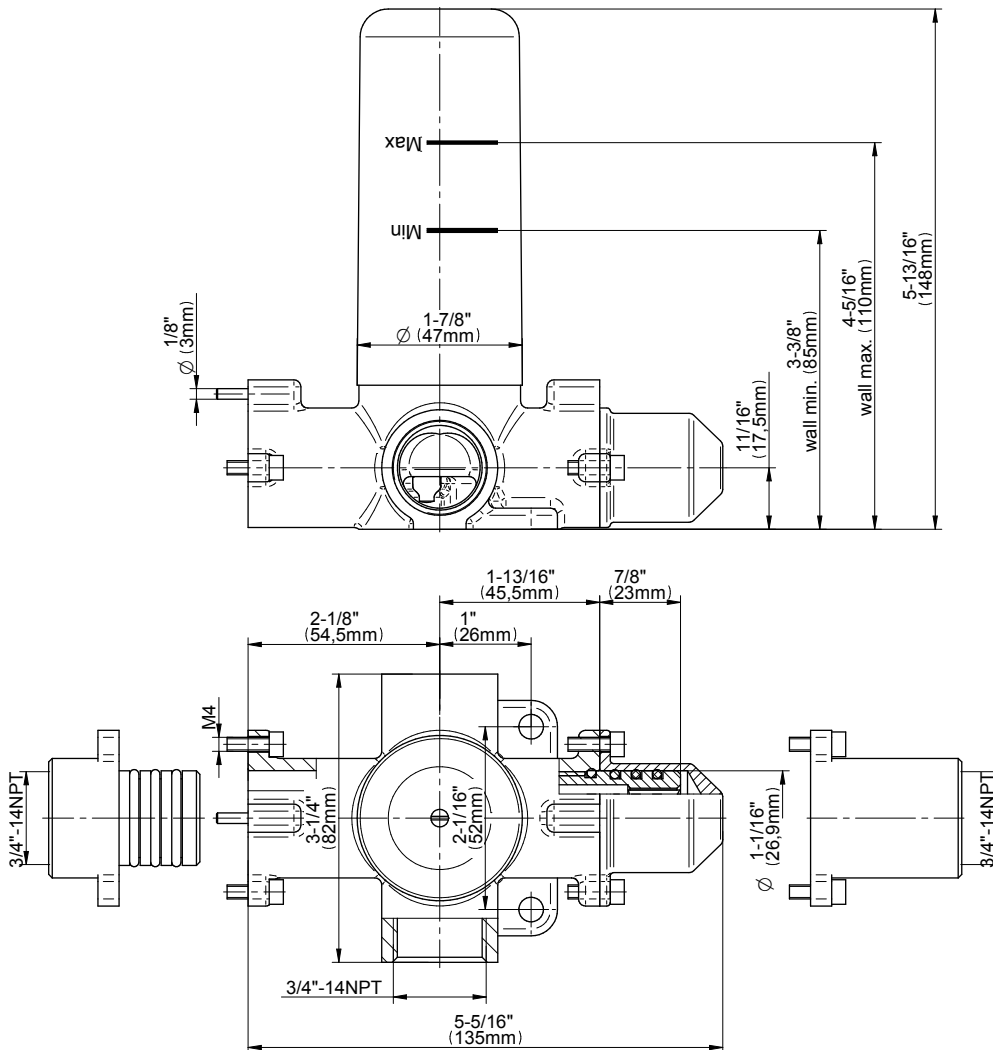

The measurements shown are for reference only. Products and specifications shown are subject to change without notice. Revised 3/2016.

www.graff-faucets.com | phone: 800-954-4723