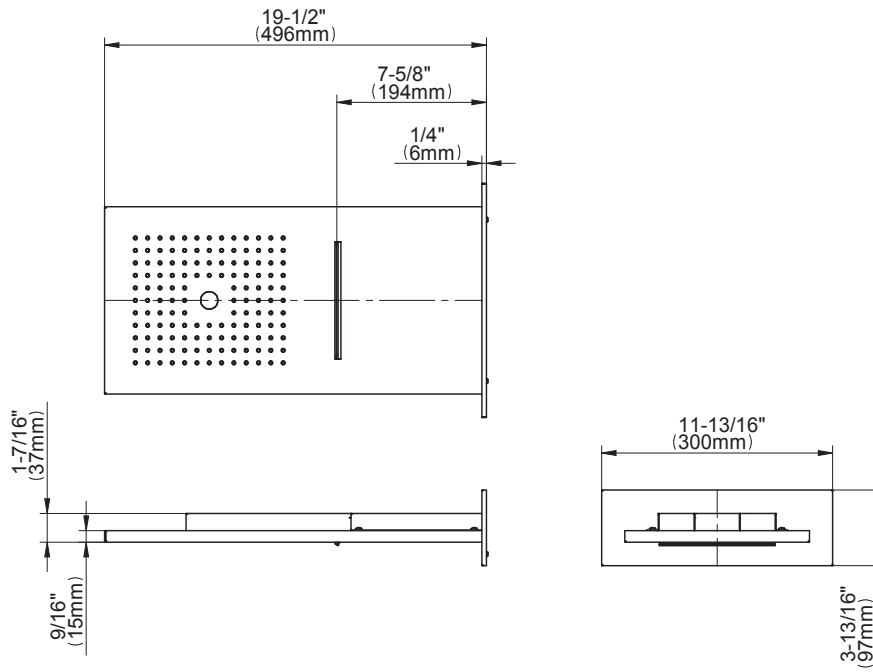

Code Compliance

- CALGreen

For complete warranty information go to www.graff-designs.com/en-nam/warranty