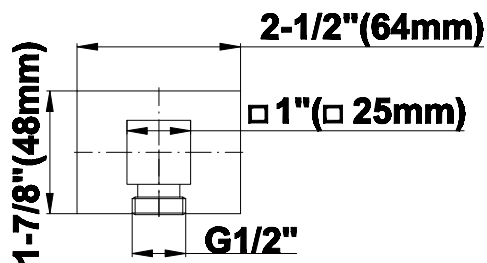

G-8633

Contemporary Square Wall Supply Elbow

Product Features

- 1/2" NPT female thread inlet

Available Finishes

- Polished Chrome
  G-8633-PC
- Steelnox®
  G-8633-SN
- Architectural Black w/Chrome
  Accents
  G-8633-PC/BK

Warranty

- Limited lifetime warranty

For complete warranty information go to
<http://www.graff-faucets.com/en/info/faqs>