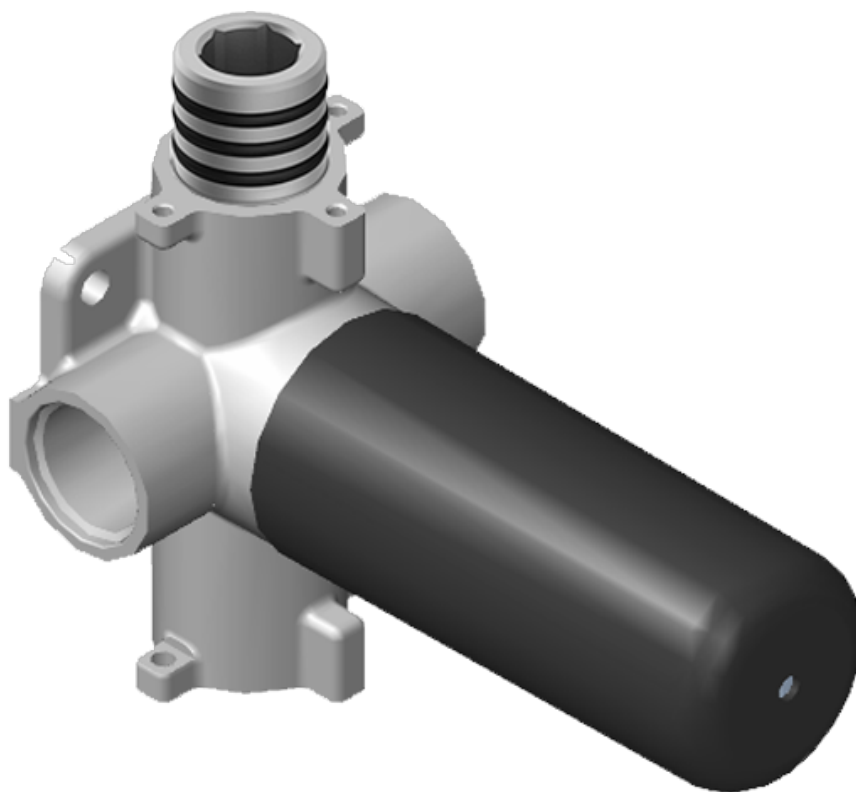

SHOWER
M-Series Full Thermostatic
Shower System with LED
GM3.124SE-LM36E0

GRAFF®

Information

- 3/4" thermostatic valve and trim
- 3/4" 2-way diverter valve and trim (2 pieces)
- G-8201 dual-function, stainless steel showerhead, with rainfall and cascade settings, features 134 no-clog, easy-clean spray nozzles
- Single LED light with 6 color variations
- Flush-mounted swivel body sprays (3 pieces)
- Handshower set with wall bracket and 59" hose
- Optional extension kit
- Flow rates: rainfall ≤ 2.0 max gpm, cascade ≤ 2.0 max gpm, handshower ≤ 1.5 max gpm, body sprays ≤ 1.5 max gpm each
- ADA

www.graff-faucets.com | phone: 800-954-4723

SHOWER
Sade M-Series Thermostatic Valve
Trim with Handle
G-8043-LM36E-T

GRAFF®

Information

- Single metal handle
- Decorative trim plate
- Use with G-8006 Thermostatic Rough Valve
- ADA

Finishes

Polished
Chrome

G-8043-LM36E-T

TARGA Series

SHOWER
Two-Way Diverter Volume Control
Valve WITH Off Function and Pass-
Through
G-8052

GRAFF®

Information

- 11.7 gpm @ 60 psi
- 3/4" universal inlets/outlets with female threads
- Operates one function at a time
- Stacking inlet and pass-through port feature
- Supplied with protective plastic cover
- CALGreen compliant depending on functions

Finishes

Polished
Chrome

G-8052 M-Series
 2-Way Diverter Volume Control Valve
 WITH Off Function and Pass-Through

Product Features

- 12.1 gpm @ 60 psi
- 3/4" universal inlets/outlets with female threads
- Stacking inlet and pass-through port feature
- Supplied with protective plastic cover
- CalGreen compliant dependent on functions