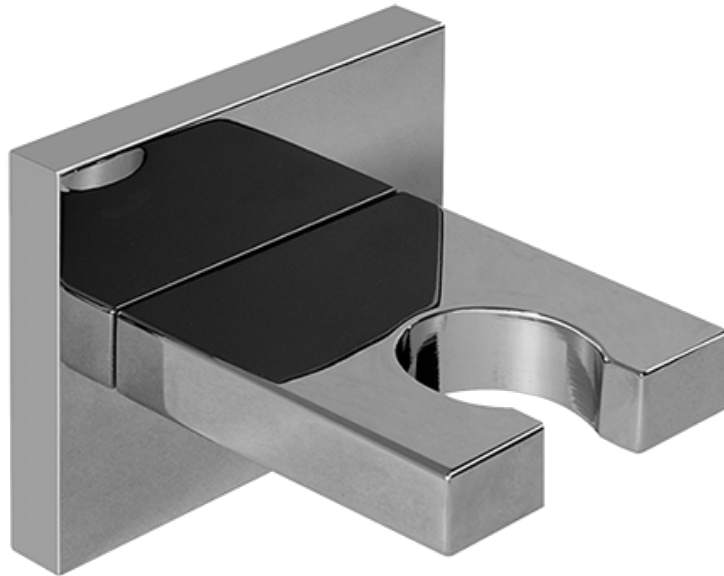

SHOWER
M-Series Full Thermostatic
Shower System with LED
GM3.124SE-LM36E0

GRAFF®

Information

- 3/4" thermostatic valve and trim
- 3/4" 2-way diverter valve and trim (2 pieces)
- G-8201 dual-function, stainless steel showerhead, with rainfall and cascade settings, features 134 no-clog, easy-clean spray nozzles
- Single LED light with 6 color variations
- Flush-mounted swivel body sprays (3 pieces)
- Handshower set with wall bracket and 59" hose
- Optional extension kit
- Flow rates: rainfall ≤ 2.0 max gpm, cascade ≤ 2.0 max gpm, handshower ≤ 1.5 max gpm, body sprays ≤ 1.5 max gpm each
- ADA

Finishes

Polished
Chrome

G-8497

Shower Components

Contemporary Flush-Mount Body Spray with Solid Brass Swivel Head

Product Features

- 12 no-clog, easy-clean silicone jets
- Metal ball-joint allows for 18° angle adjustment of body spray
- Brass wall escutcheon and Flush-mounted trim
- 1/2" NPT female thread inlet
- Body spray flow rate ≤ 1.5 max gpm

SHOWER
59" Shower Hose
G-8605

GRAFF®

Information

- Brass spiral flexible hose with conical nut

Finishes

Polished
Chrome

Product Features

- Brass spiral flexible hose with conical nut

* Special order finish- call for availability

SHOWER
Contemporary Square Wall
Bracket for Handshower
G-8632

GRAFF[®]

Information

- Solid brass construction

Finishes

Polished
Chrome

G-8632