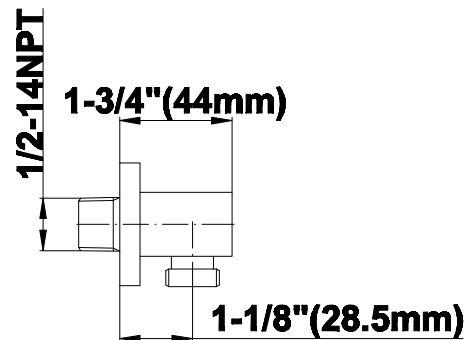

G-8633

Contemporary Square Wall Supply Elbow

Product Features

- 1/2" NPT female thread inlet

Available Finishes

- Polished Chrome
  G-8633-PC
- Steelnox®
  G-8633-SN
- Architectural Black w/Chrome
  Accents
  G-8633-PC/BK

Warranty

- Limited lifetime warranty

For complete warranty information go to
<http://www.graff-faucets.com/en/info/faqs>