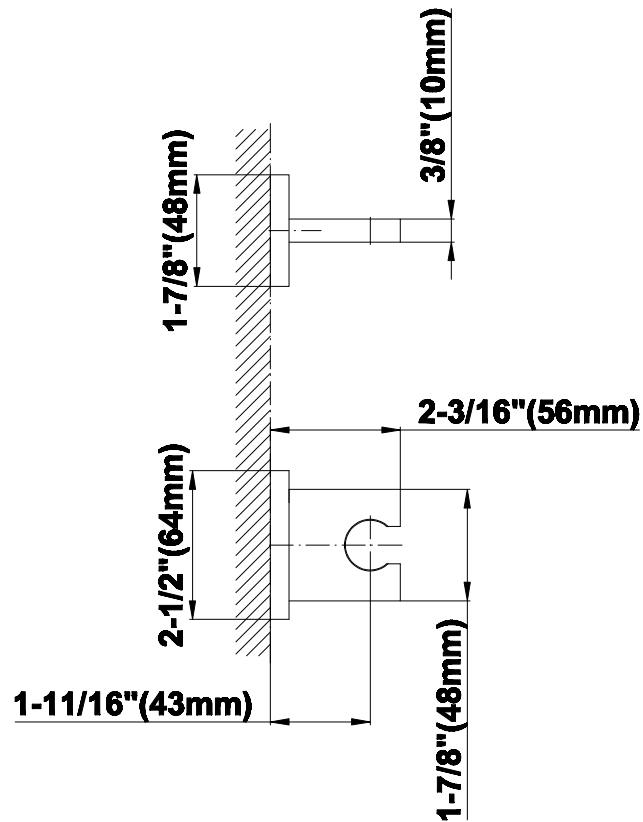

SHOWER
M-Series Full Thermostatic
Shower System with LED
GM3.124SE-LM36E0

GRAFF®

Information

- 3/4" thermostatic valve and trim
- 3/4" 2-way diverter valve and trim (2 pieces)
- G-8201 dual-function, stainless steel showerhead, with rainfall and cascade settings, features 134 no-clog, easy-clean spray nozzles
- Single LED light with 6 color variations
- Flush-mounted swivel body sprays (3 pieces)
- Handshower set with wall bracket and 59" hose
- Optional extension kit
- Flow rates: rainfall ≤ 2.0 max gpm, cascade ≤ 2.0 max gpm, handshower ≤ 1.5 max gpm, body sprays ≤ 1.5 max gpm each
- ADA

The measurements shown are for reference only. Products and specifications shown are subject to change without notice. Revised 02/2017.

www.graff-faucets.com | phone: 800-954-4723

SHOWER
Contemporary Square Wall Supply
Elbow
G-8633