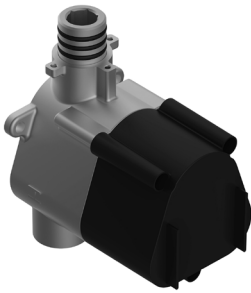

## Information

- 3/4" thermostatic valve and trim
- 3/4" thermostatic valve and trim
- G-8201 dual-function, stainless steel showerhead, with rainfall and cascade settings, features 134 no-clog, easy-clean spray nozzles
- Single LED light with 6 color variations
- Flush-mounted swivel body sprays (3 pieces)
- Handshower set with wall bracket and 59" hose
- Optional extension kit
- Flow rates: rainfall  $\leq 2.0$  max gpm, cascade  $\leq 2.0$  max gpm, handshower  $\leq 1.5$  max gpm, body sprays  $\leq 1.5$  max gpm each
- ADA

SHOWER  
Thermostatic Rough Valve  
**G-8006**

**GRAFF**<sup>®</sup>

---

# G-8006

M-Series

3/4" Concealed Thermostatic Rough Valve