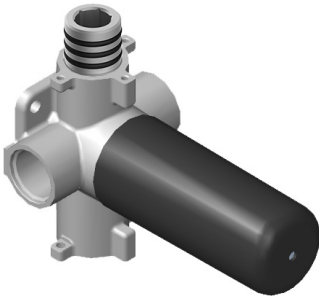

### Information

- 11.7 gpm @ 60 psi
- 3/4" universal inlets/outlets with female threads
- Operates one function at a time
- Stacking inlet and pass-through port feature
- Supplied with protective plastic cover
- CALGreen compliant depending on functions

### Finishes

Polished  
Chrome

**G-8052** M-Series  
 2-Way Diverter Volume Control Valve  
 WITH Off Function and Pass-Through

**Product Features**

- 12.1 gpm @ 60 psi
- 3/4" universal inlets/outlets with female threads
- Stacking inlet and pass-through port feature
- Supplied with protective plastic cover
- CalGreen compliant dependent on functions