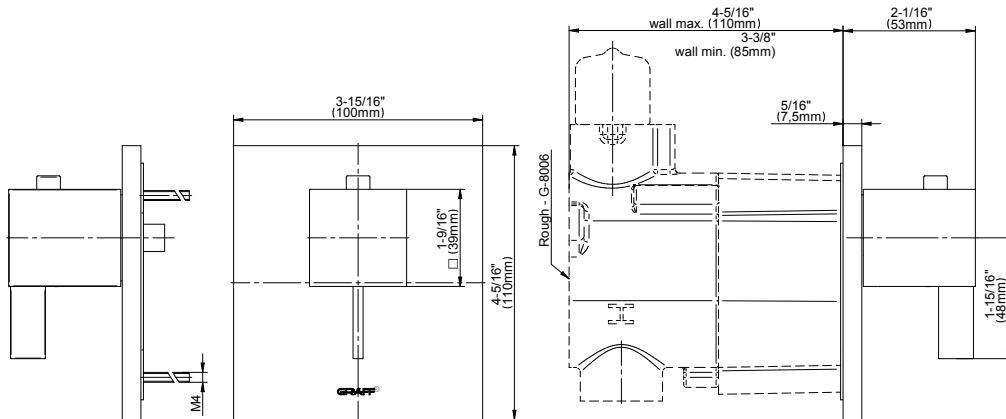

The measurements shown are for reference only. Products and specifications shown are subject to change without notice. Revised 5/2018.

www.graff-designs.com | phone: 800-954-4723