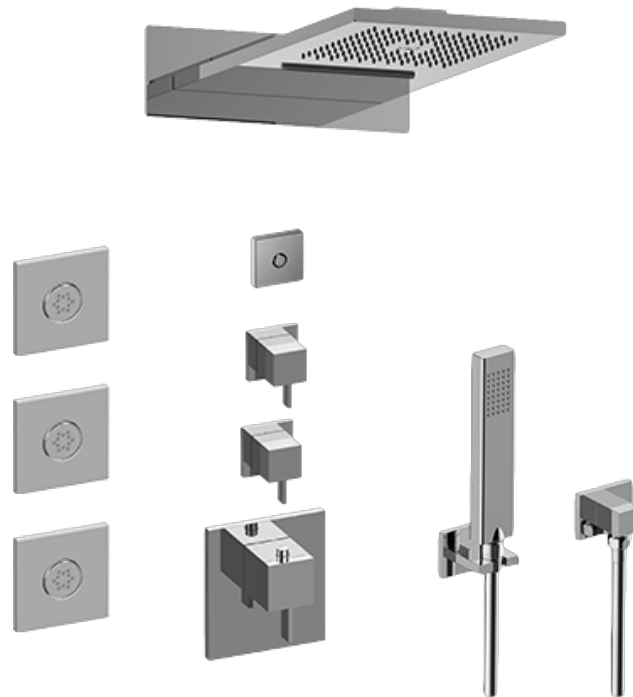

## Information

- 3/4" thermostatic valve and trim
- 3/4" thermostatic valve and trim
- G-8201 dual-function, stainless steel showerhead, with rainfall and cascade settings, features 134 no-clog, easy-clean spray nozzles
- Single LED light with 6 color variations
- Flush-mounted swivel body sprays (3 pieces)
- Handshower set with wall bracket and 59" hose
- Optional extension kit
- Flow rates: rainfall  $\leq 2.0$  max gpm, cascade  $\leq 2.0$  max gpm, handshower  $\leq 1.5$  max gpm, body sprays  $\leq 1.5$  max gpm each
- ADA