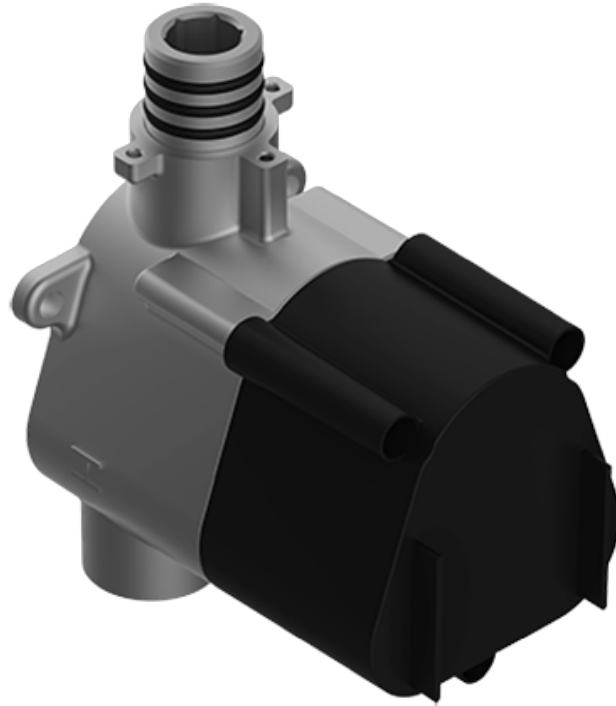

SHOWER  
M-Series Full Thermostatic  
Shower System with LED  
**GM3.124SE-LM39E0**

---

**GRAFF®**

## Information

- 3/4" thermostatic valve and trim
- 3/4" thermostatic valve and trim
- G-8201 dual-function, stainless steel showerhead, with rainfall and cascade settings, features 134 no-clog, easy-clean spray nozzles
- Single LED light with 6 color variations
- Flush-mounted swivel body sprays (3 pieces)
- Handshower set with wall bracket and 59" hose
- Optional extension kit
- Flow rates: rainfall  $\leq 2.0$  max gpm, cascade  $\leq 2.0$  max gpm, handshower  $\leq 1.5$  max gpm, body sprays  $\leq 1.5$  max gpm each
- ADA

SHOWER  
Thermostatic Rough Valve  
**G-8006**

**GRAFF**<sup>®</sup>

---

# G-8006

M-Series

3/4" Concealed Thermostatic Rough Valve