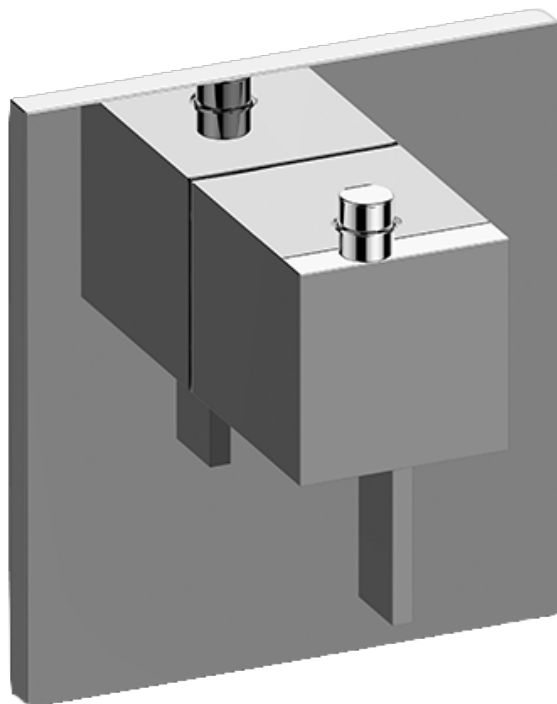

SHOWER
Qubic Tre M-Series Thermostatic
Valve Trim with Handle
G-8043-LM39E-T

GRAFF®

Information

- Single metal handle and decorative trim plate
- Use with G-8006 thermostatic rough valve
- ADA

Finishes