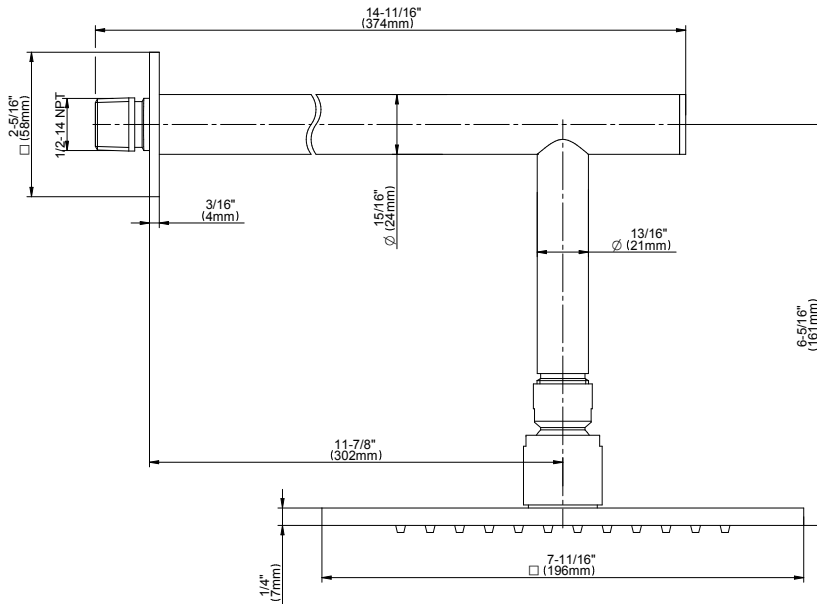

Code Compliance

- CALGreen

Warranty

- Limited lifetime warranty

For complete warranty information go to www.graff-designs.com/en-nam/warranty