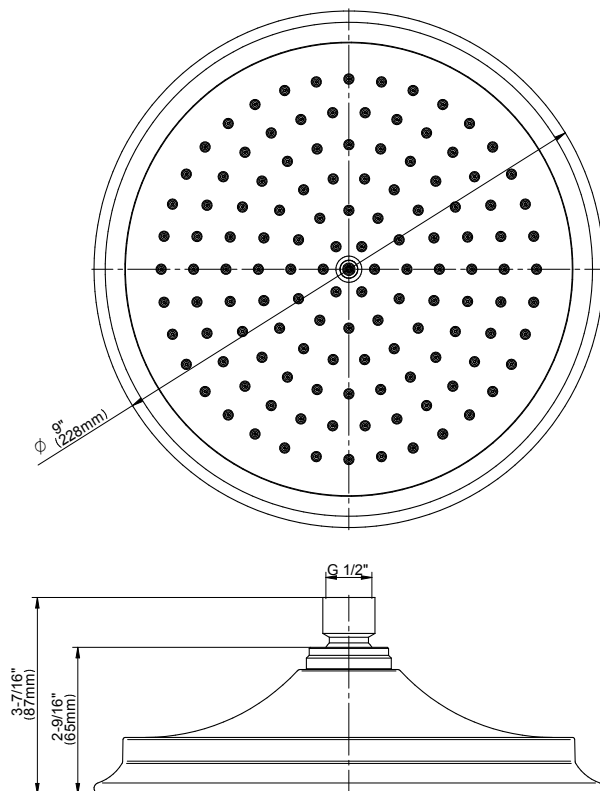

Code Compliance

- CALGreen

Warranty

- Limited lifetime warranty

For complete warranty information go to
www.graff-designs.com/en-nam/warranty