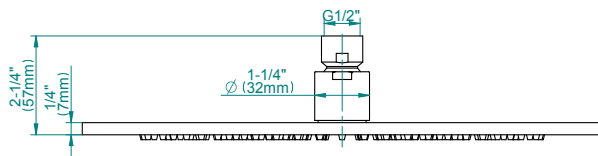

Code Compliance

- CALGreen

Warranty

- Limited lifetime warranty

For complete warranty information go to www.graff-designs.com/en-nam/warranty