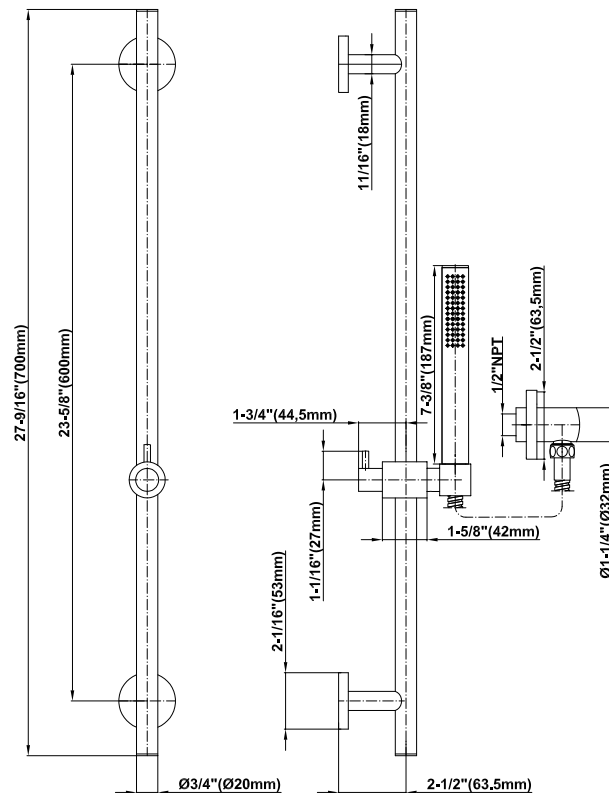

Warranty

- Limited lifetime warranty

For complete warranty information go to <http://www.graff-faucets.com/en/info/faqs>