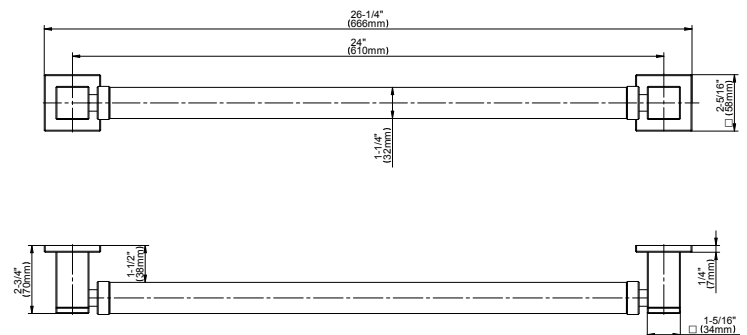

G-9553

24" Square Grab Bar w/Handshower Holder

GRAFF®

Product Features

- 24" wall-mounted grab bar
- Adjustable bracket fits all hoses with conical nut

Available Finishes

- Polished Chrome
  G-9553-PC
- Brushed Nickel
  G-9553-BNI
- Polished Nickel
  G-9553-PN
- Unfinished Brass*
  G-9553-UB*
- Satin Nickel
  G-9553-SN
- Olive Bronze*
  G-9553-OB*
- Architectural Black with
  Chrome Accents*
  G-9553-PC/BK*
- Brushed Gold*
  G-9553-BAU*

Warranty

- Limited lifetime warranty

For complete warranty information go to
<http://www.graff-designs.com/en/info/faqs>

The measurements shown are for reference only. Products and specifications shown are subject to change without notice. Revised 5/2018.

www.graff-designs.com | phone: 800-954-4723