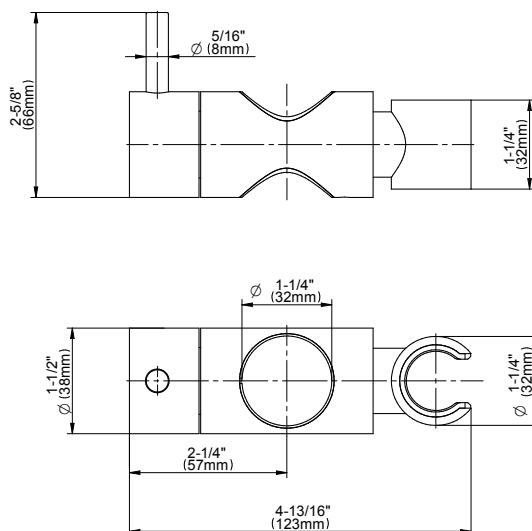

G-9553

24" Square Grab Bar w/Handshower Holder

GRAFF®

Product Features

- 24" wall-mounted grab bar
- Adjustable bracket fits all hoses with conical nut

Available Finishes

- Polished Chrome
  G-9553-PC
- Brushed Nickel
  G-9553-BNI
- Polished Nickel
  G-9553-PN
- Unfinished Brass*
  G-9553-UB*
- Satin Nickel
  G-9553-SN
- Olive Bronze*
  G-9553-OB*
- Architectural Black with
  Chrome Accents*
  G-9553-PC/BK*
- Brushed Gold*
  G-9553-BAU*

Warranty

- Limited lifetime warranty

For complete warranty information go to
<http://www.graff-designs.com/en/info/faqs>

The measurements shown are for reference only. Products and specifications shown are subject to change without notice. Revised 5/2018.

www.graff-designs.com | phone: 800-954-4723