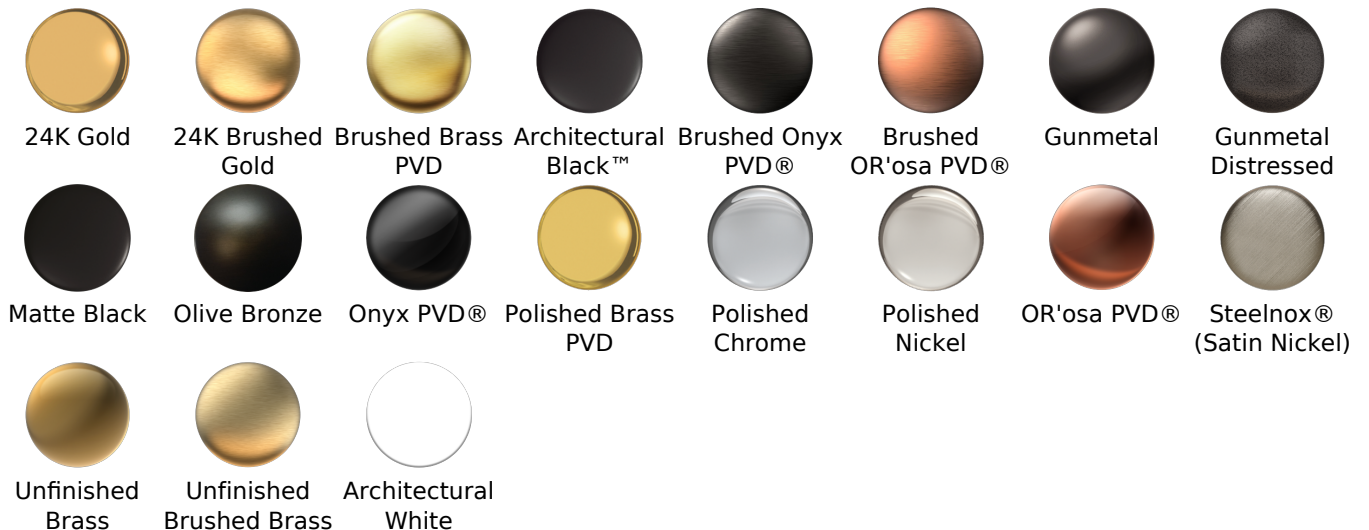

SHOWER
Concealed Pressure Balancing
Valve Rough w/Diverter
G-7055

Information

- Anti-scald protection
- 1/2" universal inlets/outlets with male threads
- Built-in service stops
- Push-button diverter
- For use with tub & shower configuration
- Supplied with protective plastic guard

Finishes