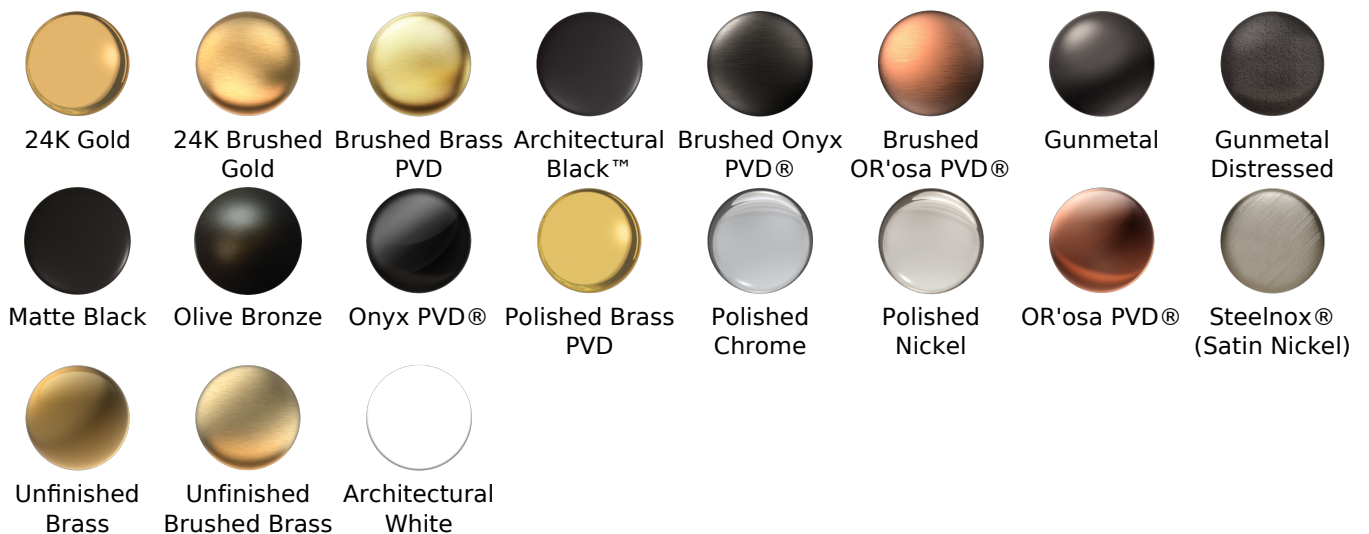

SHOWER
Contemporary 12" Shower Arm
G-8503

Information

- Includes arm and solid round flange
- 1/2" NPT male thread inlet
- For use with all showerheads

Finishes