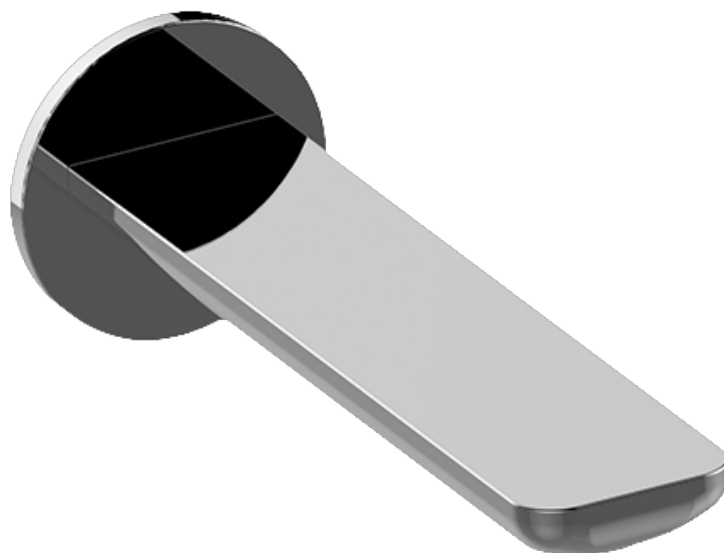

SHOWER
Sento Pressure Balancing Shower
System - Tub and Shower
G-7286-LM42S

GRAFF®

Information

- 1/2" pressure balance valve with diverter and trim
- 8" showerhead with 12" wall-mounted shower arm
- Showerhead features no-clog, easy-clean spray nozzles
- 7" matching Sento collection tub spout
- Optional extension kit
- Showerhead flow rate ≤ 1.8 max gpm
- ADA
- CALGreen

SHOWER
7" Contemporary Sento Tub Spout
G-6365

GRAFF®

Information

- Includes spout ring
- 1/2" NPT male thread inlet
- Tub spout flow rate ~ 14.0 gpm @60 psi
- Matches Sento Collection

Finishes

Product Features

- Includes spout ring
- 1/2" NPT female thread inlet
- Tub spout flow rate ~ 14.0 gpm @60 psi

Available Finishes

- Polished Chrome
G-6365-PC
- Brushed Nickel
G-6365-BNi
- Polished Nickel
G-6365-PN
- Olive Bronze
G-6365-OB
- Unfinished Brass*
G-6365-UB*
- Gold*
G-6365-AU*
- Brushed Gold*
G-6365-BAU*

Finishes

G-7055

1/2" Rough Valve w/Diverter

Product Features

- Anti-scald protection
- 1/2" universal inlets/outlets with male threads
- Built-in service stops
- Push-button diverter
- For use with tub & shower configuration
- Supplied with protective plastic guard