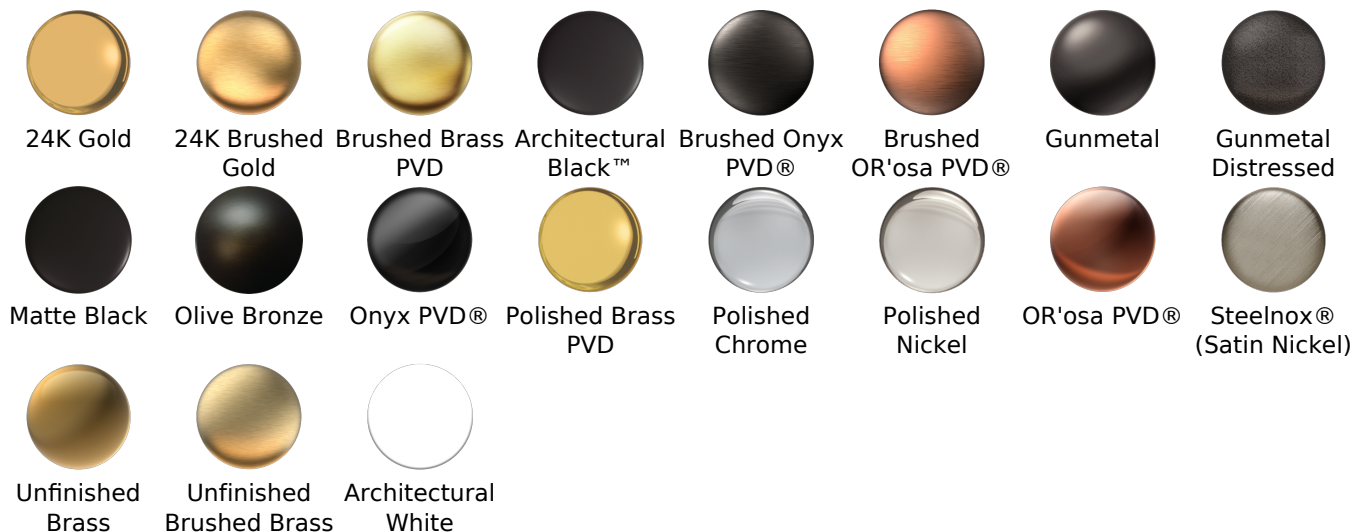

SHOWER
Sento Pressure Balancing Valve
Trim with Handle and Diverter
G-7080-LM42S-T

Information

- Single metal lever handle
- Decorative trim plate
- Includes push-button diverter
- Use with G-7055 pressure balancing rough valve for shower and tub configurations
- To complete package, you must order rough valve
- ADA

Finishes