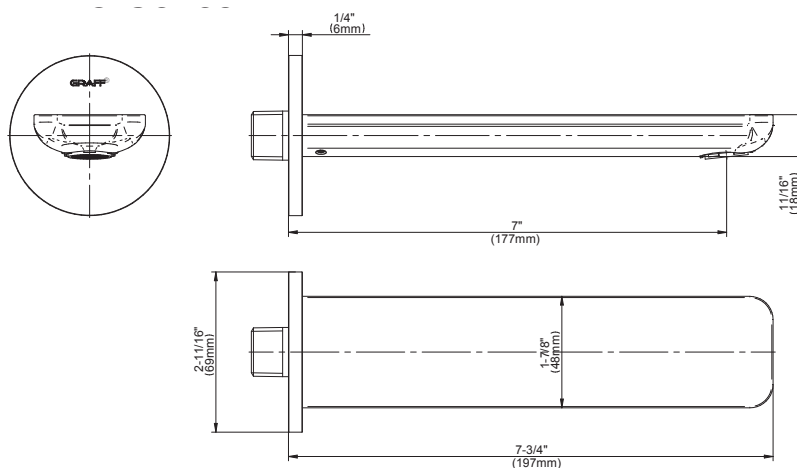

Product Features

- Includes spout ring
- 1/2" NPT female thread inlet
- Tub spout flow rate ~ 14.0 gpm @60 psi

Available Finishes

- Polished Chrome
  G-6365-PC
- Brushed Nickel
  G-6365-BNi
- Polished Nickel
  G-6365-PN
- Olive Bronze
  G-6365-OB
- Unfinished Brass*
  G-6365-UB*
- Gold*
  G-6365-AU*
- Brushed Gold*
  G-6365-BAU*

* Special order finish- call for availability

Warranty

- Limited lifetime warranty

For complete warranty information go to <https://www.graff-faucets.com/en/info/faqs>

The measurements shown are for reference only. Products and specifications shown are subject to change without notice. Revised 5/2018.

www.graff-designs.com | phone: 800-954-4723