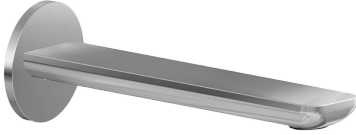

SHOWER
Sento Pressure Balancing Shower
System - Tub and Shower
G-7286-LM42S

GRAFF®

Information

- 1/2" pressure balance valve with diverter and trim
- 8" showerhead with 12" wall-mounted shower arm
- Showerhead features no-clog, easy-clean spray nozzles
- 7" matching Sento collection tub spout
- Optional extension kit
- Showerhead flow rate ≤ 1.8 max gpm
- ADA
- CALGreen

SHOWER
7" Contemporary Sento Tub Spout
G-6365

GRAFF®

Information

- Includes spout ring
- 1/2" NPT male thread inlet
- Tub spout flow rate ~ 14.0 gpm @60 psi
- Matches Sento Collection

Finishes

Product Features

- Includes spout ring
- 1/2" NPT female thread inlet
- Tub spout flow rate ~ 14.0 gpm @60 psi

Available Finishes

- Polished Chrome
G-6365-PC
- Brushed Nickel
G-6365-BNi
- Polished Nickel
G-6365-PN
- Olive Bronze
G-6365-OB
- Unfinished Brass*
G-6365-UB*
- Gold*
G-6365-AU*
- Brushed Gold*
G-6365-BAU*

www.graff-designs.com | phone: 800-954-4723

SHOWER
 Concealed Pressure Balancing
 Valve Rough w/Diverter
G-7055

Information

- Anti-scald protection
- 1/2" universal inlets/outlets with male threads
- Built-in service stops
- Push-button diverter
- For use with tub & shower configuration
- Supplied with protective plastic guard