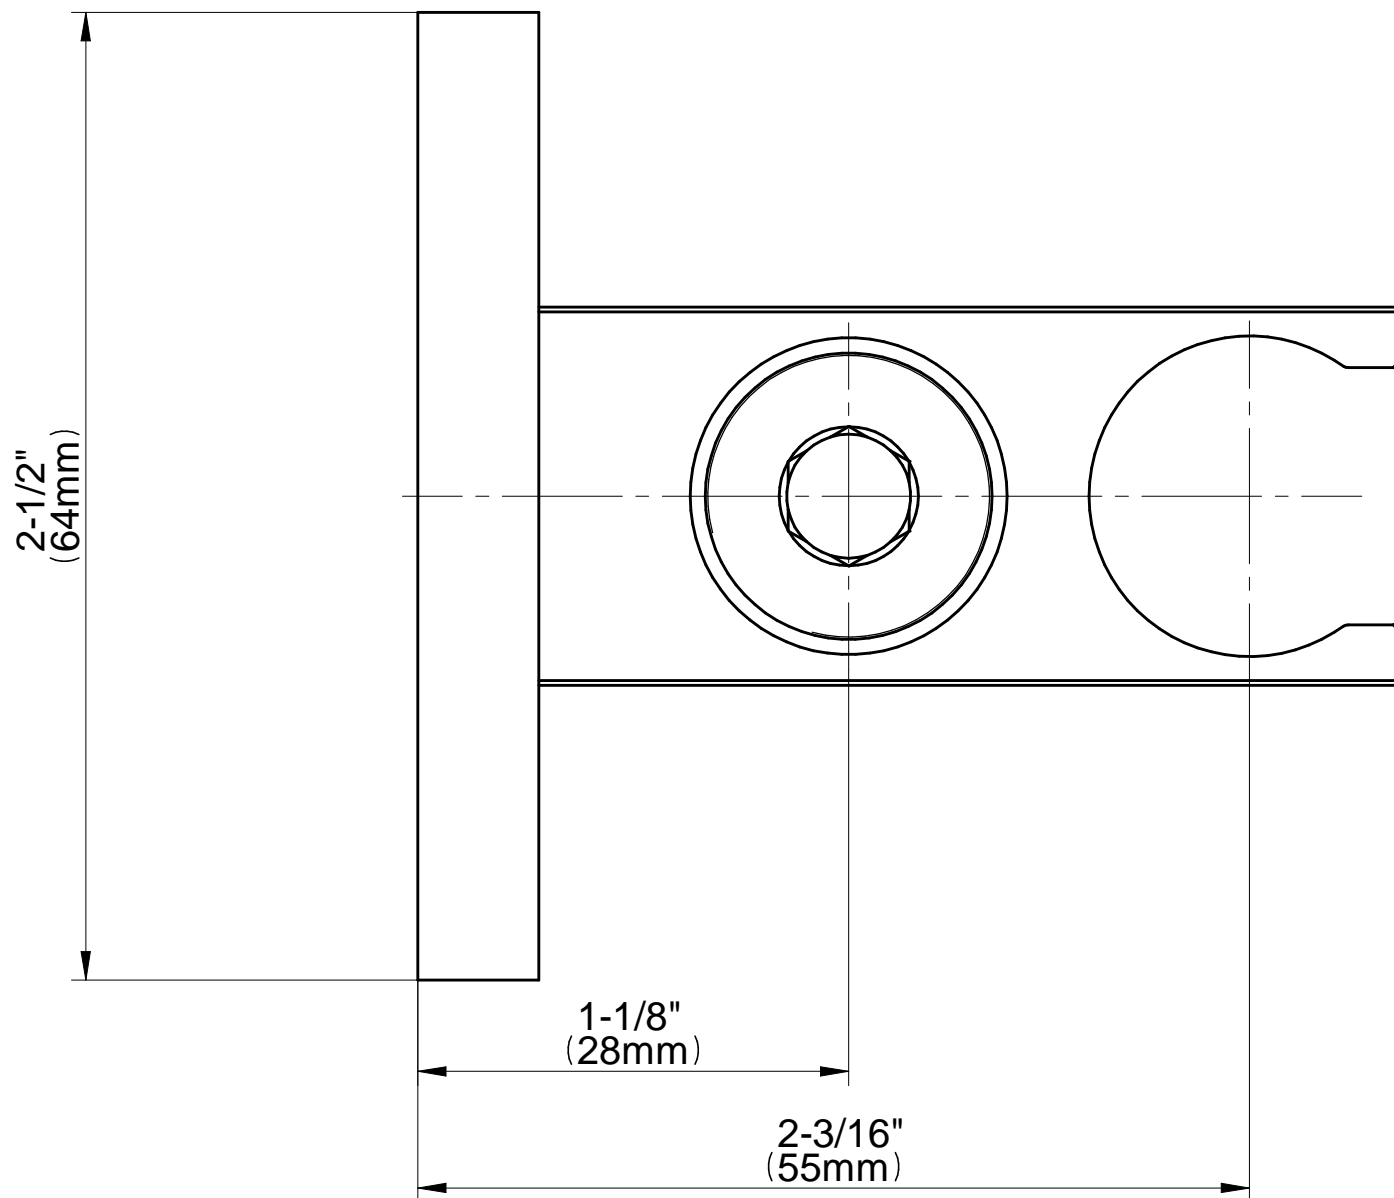

SHOWER
Square Handshower w/Wall
Bracket and Integrated Wall
Supply Elbow
G-8647

GRAFF[®]

Information

- Handshower w/wall bracket and integrated wall supply elbow
- 59" long shower hose
- Handshower flow rate ≤ 1.5 max gpm
- Includes internal backflow preventer
- CALGreen

* Special order finish- call for availability

SHOWER
 Square Handshower Wall Bracket
 with Integrated Wall Supply Elbow
G-8617

Information

- Solid Brass Construction
- 1/2" NPT female inlet thread

Finishes

G-8617

Wall Bracket Series

SHOWER
 Contemporary Rectangle
 Handshower
G-8654

GRAFF®

Information

- Smooth, all-metal handle
- Shower hose not included
- Handshower flow rate ≤ 1.5 max gpm
- Includes internal backflow preventer
- CALGreen

Finishes

G-8654

Shower Components Contemporary Rectangle Handshower

Product Features

- Smooth, all-metal handle
- Shower hose not included
- Includes internal backflow preventer
- Handshower flow rate ≤ 1.5 max gpm