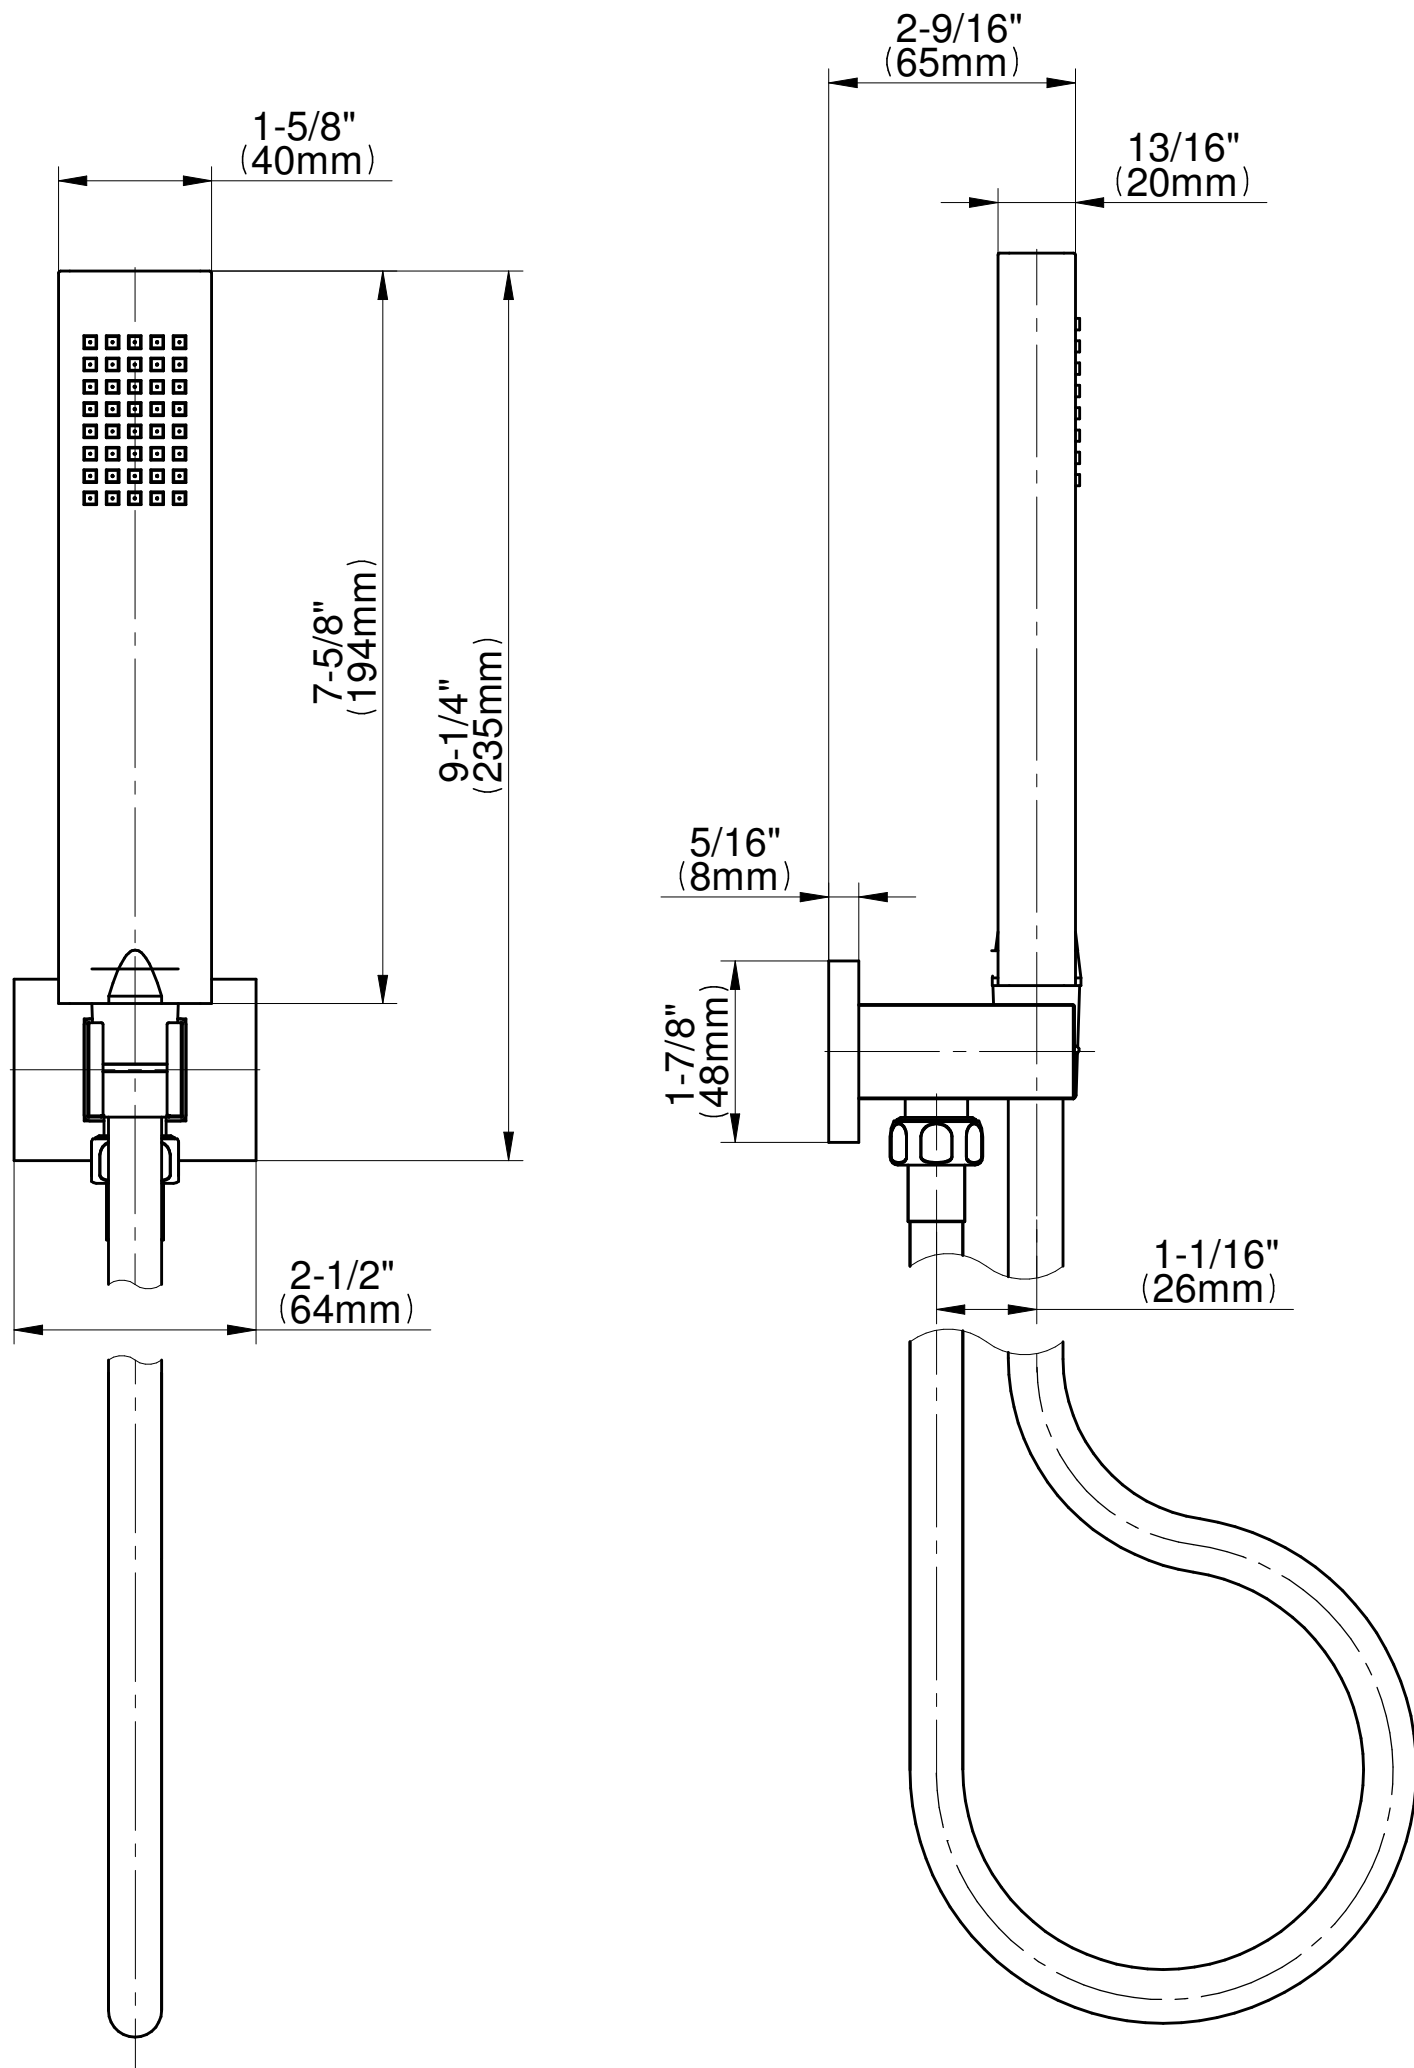

G-8647

Aqua-Sense Series