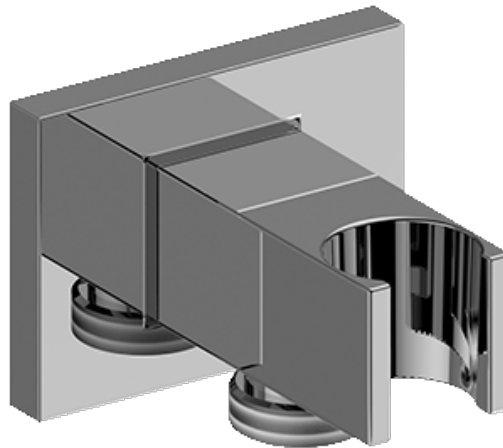

SHOWER
Square Handshower w/Wall
Bracket and Integrated Wall
Supply Elbow
G-8647

GRAFF[®]

Information

- Handshower w/wall bracket and integrated wall supply elbow
- 59" long shower hose
- Handshower flow rate ≤ 1.5 max gpm
- Includes internal backflow preventer
- CALGreen

G-8647

Aqua-Sense Series

Information

- Brass spiral flexible hose with conical nut

Finishes

Product Features

- Brass spiral flexible hose with conical nut

Warranty

* Special order finish- call for availability

SHOWER
 Square Handshower Wall Bracket
 with Integrated Wall Supply Elbow
G-8617

Information

- Solid Brass Construction
- 1/2" NPT female inlet thread

Finishes

Finishes

G-8654

Shower Components Contemporary Rectangle Handshower

Product Features

- Smooth, all-metal handle
- Shower hose not included
- Includes internal backflow preventer
- Handshower flow rate ≤ 1.5 max gpm