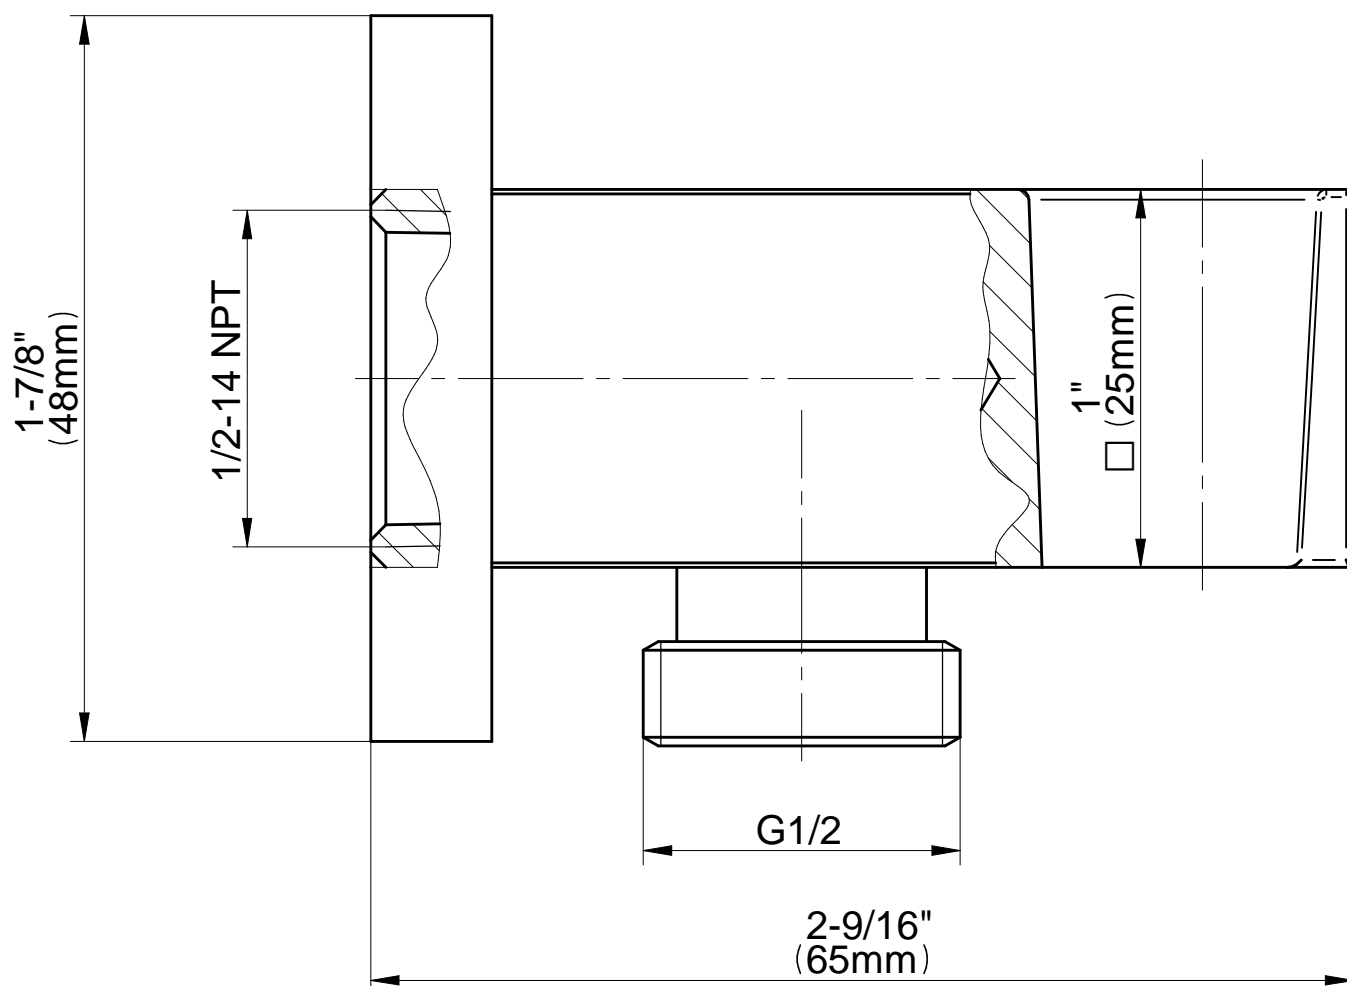

SHOWER
Square Handshower w/Wall
Bracket and Integrated Wall
Supply Elbow
G-8647

GRAFF[®]

Information

- Handshower w/wall bracket and integrated wall supply elbow
- 59" long shower hose
- Handshower flow rate ≤ 1.5 max gpm
- Includes internal backflow preventer
- CALGreen

* Special order finish- call for availability

SHOWER
 Square Handshower Wall Bracket
 with Integrated Wall Supply Elbow
G-8617

Information

- Solid Brass Construction
- 1/2" NPT female inlet thread

Finishes

G-8617

Wall Bracket Series

SHOWER
 Contemporary Rectangle
 Handshower
G-8654

GRAFF®

Information

- Smooth, all-metal handle
- Shower hose not included
- Handshower flow rate ≤ 1.5 max gpm
- Includes internal backflow preventer
- CALGreen

Finishes

G-8654

Shower Components Contemporary Rectangle Handshower

Product Features

- Smooth, all-metal handle
- Shower hose not included
- Includes internal backflow preventer
- Handshower flow rate ≤ 1.5 max gpm