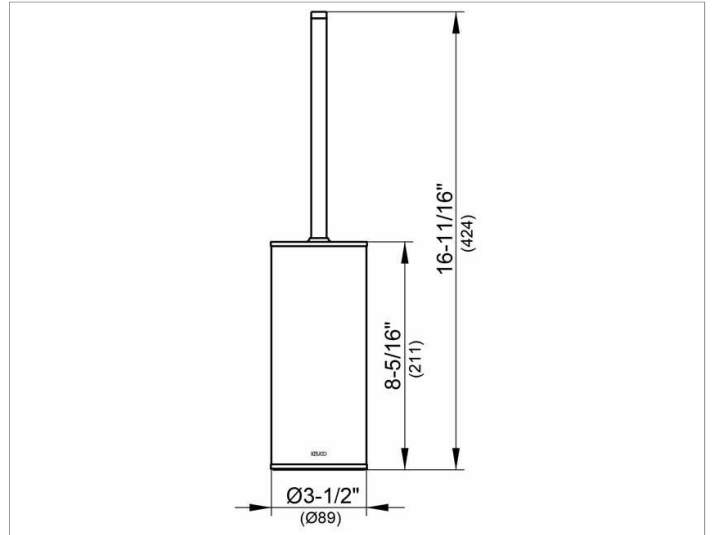

**Generic items**

04969010101 Toilet brush set

**PRODUCT**

**DRAWING**

**PRODUCT ATTRIBUTES**

floor-standing model, complete with matte synthetic insert, brush with handle and lid, spare brush head

**SURFACE**