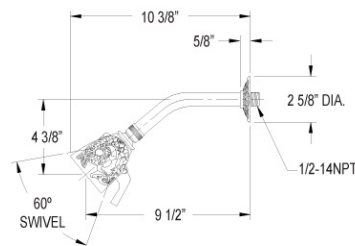

Three Handle Tub and Shower Set Model K2101_003

FEATURES

- Style: Baroque Treasures
- Collection: Dolphin
- Temperature controlled by handles
- K801 Shower Head

COLOR FINISHES

- Polished Nickel (K2101_014)
- Satin Nickel (K2101_015)
- Pewter (K2101_15A)
- Polished Chrome (K2101_026)
- Polished Brass (K2101_003)
- Polished Brass Antiqued (K2101_007)
- Satin Brass (K2101_004)
- Polished Gold (K2101_025)
- Polished Gold Antiqued (K2101_25D)
- Satin Gold (K2101_024)
- Satin Gold Antiqued (K2101_24D)
- Satin Jeweler's Gold (K2101_24J)
- Old English Brass (K2101_OEB)
- Antique Brass (K2101_047)
- Antique Bronze (K2101_11B)

Image shown may not be in the finish selected

WARRANTY

- Limited Lifetime

COMPLIES WITH

- ADA
- A112.18.1-05/CSA B125.1-2005-CERTIFIED
- cUPC-CERTIFIED
- UPC-CERTIFIED

DIVERTER HANDLE HOT & COLD HANDLE