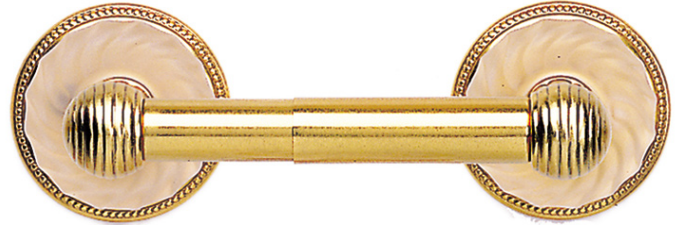

Paper Holder Model KCC50_015

FEATURES

- Style: Baroque Treasures
- Collection: Mirabella
- Fastener/bolts are included

COLOR FINISHES

- Polished Nickel (KCC50_014)
- Satin Nickel (KCC50_015)
- Pewter (KCC50_15A)
- Polished Chrome (KCC50_026)
- Polished Brass (KCC50_003)
- Polished Brass Antiqued (KCC50_007)
- Satin Brass (KCC50_004)
- Polished Gold (KCC50_025)
- Polished Gold Antiqued (KCC50_25D)
- Satin Gold (KCC50_024)
- Satin Gold Antiqued (KCC50_24D)
- Satin Jeweler's Gold (KCC50_24J)
- Old English Brass (KCC50_OEB)
- Antique Brass (KCC50_047)
- Antique Bronze (KCC50_11B)

WARRANTY

- Limited Lifetime

Image shown may not be in the finish selected