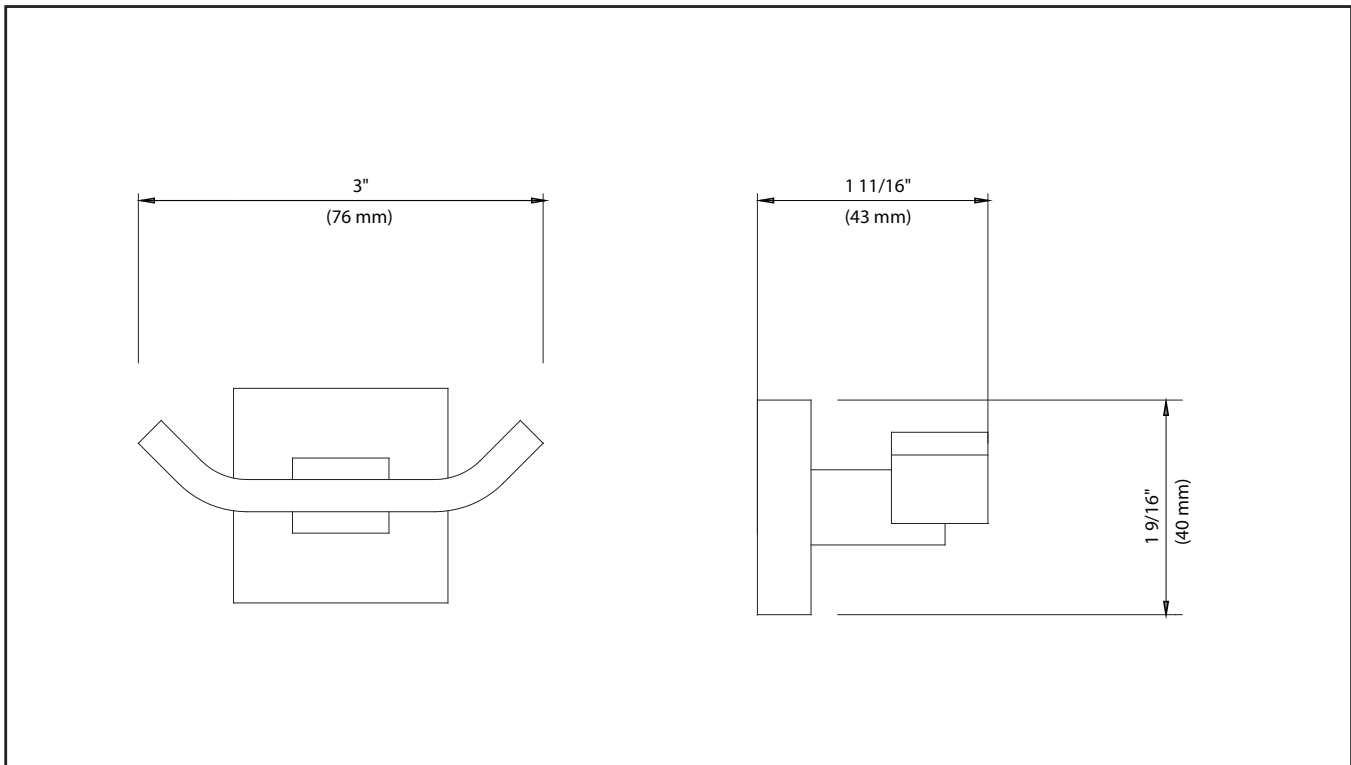

KEA-14401

Aura Bathroom Accessories - Double Hook

Kräus®

SPECIFICATION SHEET

Finish

- Brushed Nickel
- Chrome

Material

Brass

Features

- Solid Brass Construction
- Sleek Design Coordinates w/ a Variety of Décor Styles
- Easy-to-Clean Finish is Corrosion & Rust-Resistant
- All Mounting Hardware Included for Easy Installation

Kraus Limited Lifetime Warranty: See website for details www.kraususa.com

1.800.775.0703 / customerservice@kraususa.com

REV. August 17, 2016