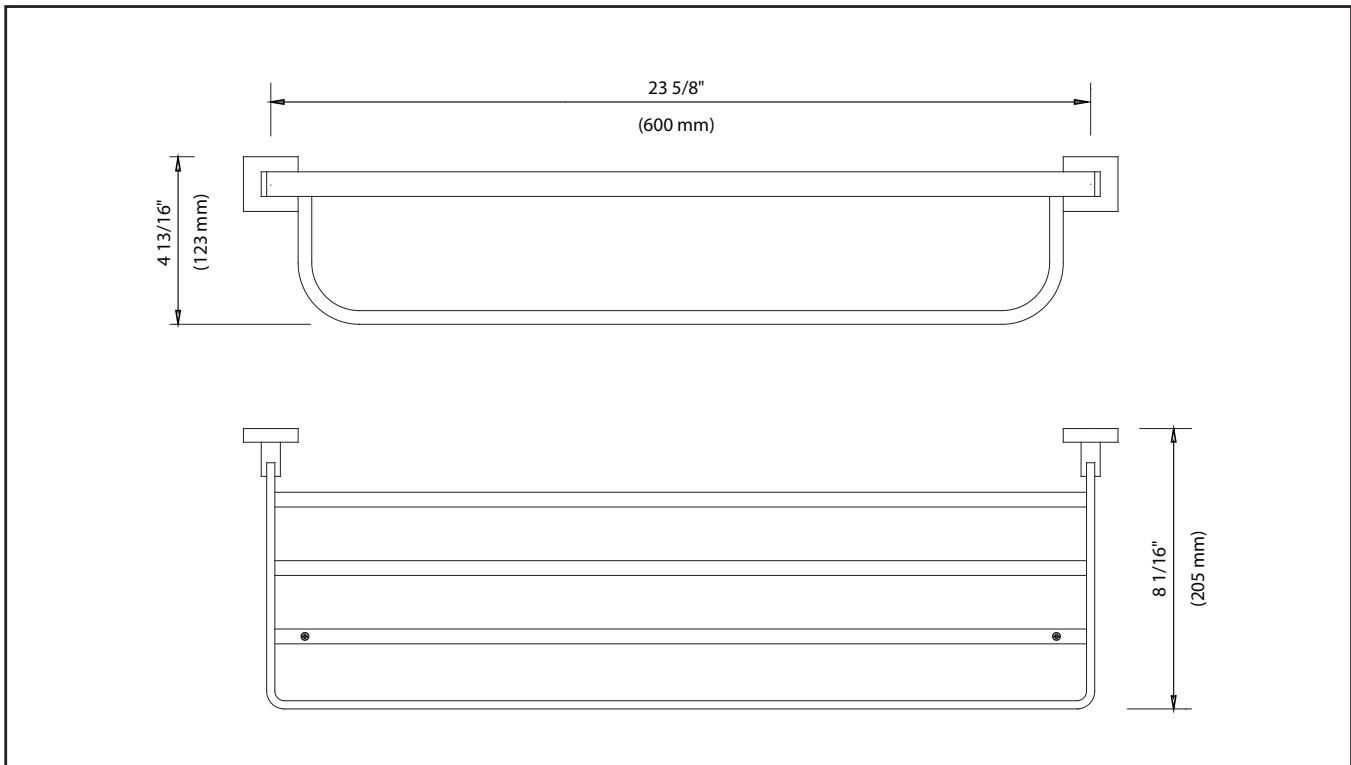

KEA-14442

Aura Bathroom Accessories - Bath Towel Rack with Towel Bar

Kräus®

SPECIFICATION SHEET

Finish

- Brushed Nickel
- Chrome

Material

Brass

Features

- Solid Brass Construction
- Sleek Design Coordinates w/ a Variety of Décor Styles
- Easy-to-Clean Finish is Corrosion & Rust-Resistant
- All Mounting Hardware Included for Easy Installation

Kraus Limited Lifetime Warranty: See website for details www.kraususa.com

1.800.775.0703 / customerservice@kraususa.com

REV. August 17, 2016