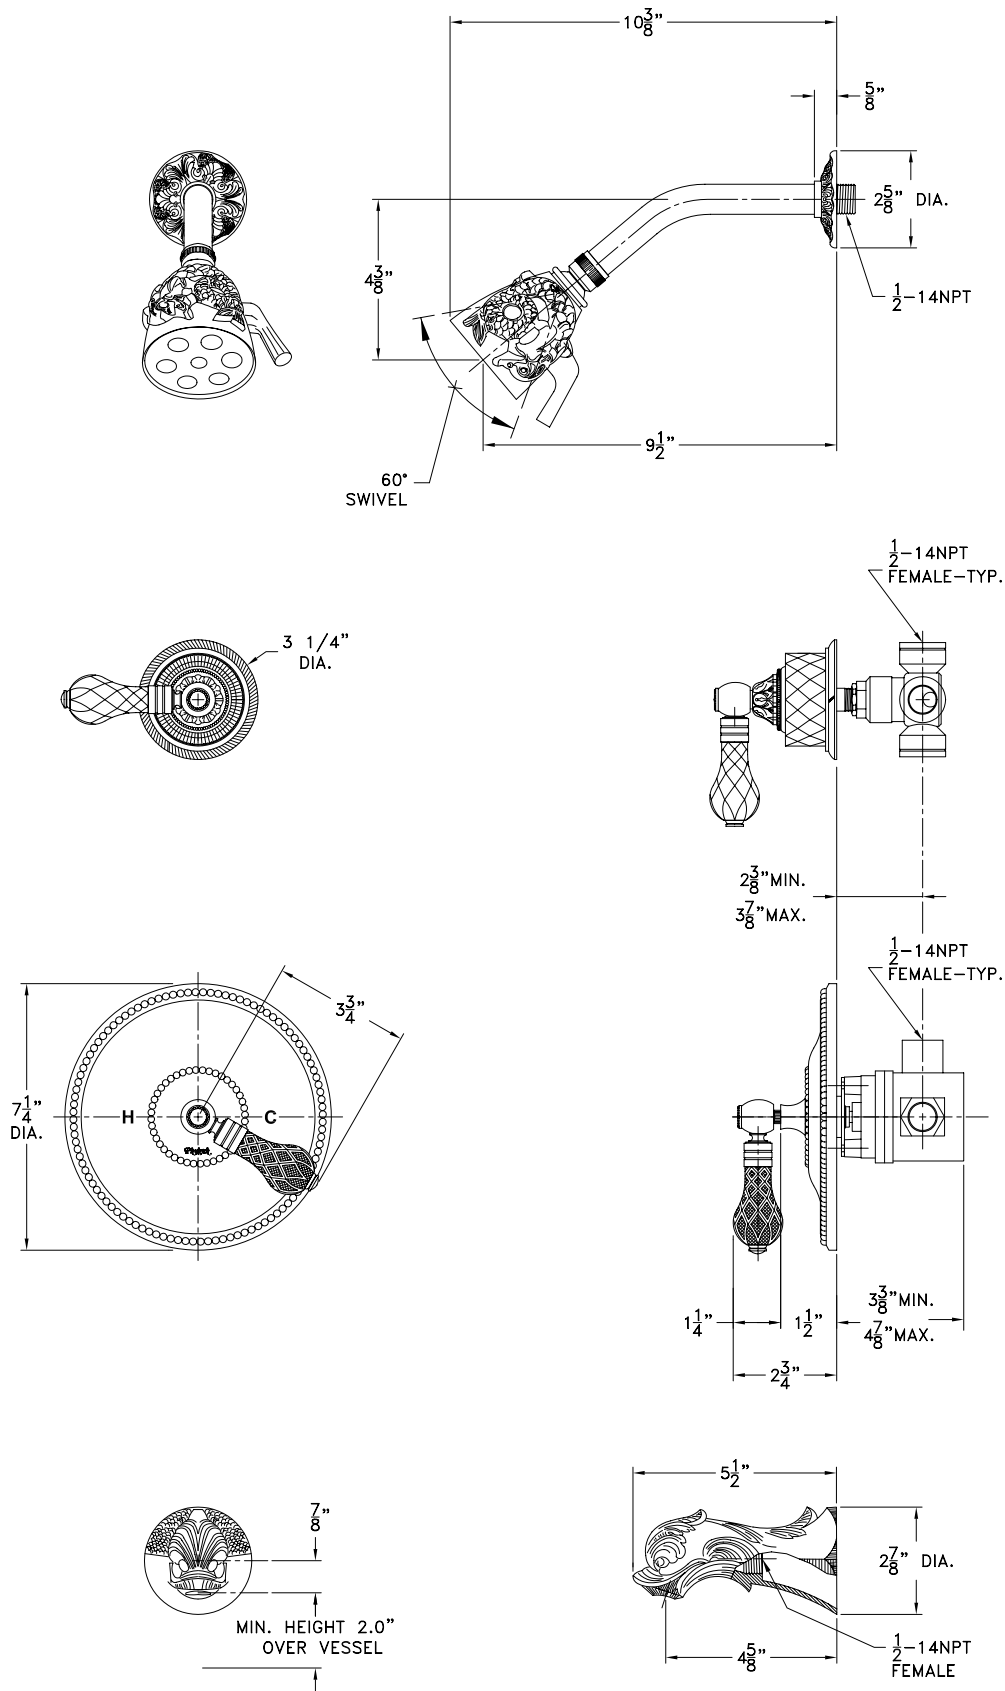

PB2184 SPECIFICATIONS

SPEC-SET-804

Valve Shown: DFPHY-TS

Phyltrich