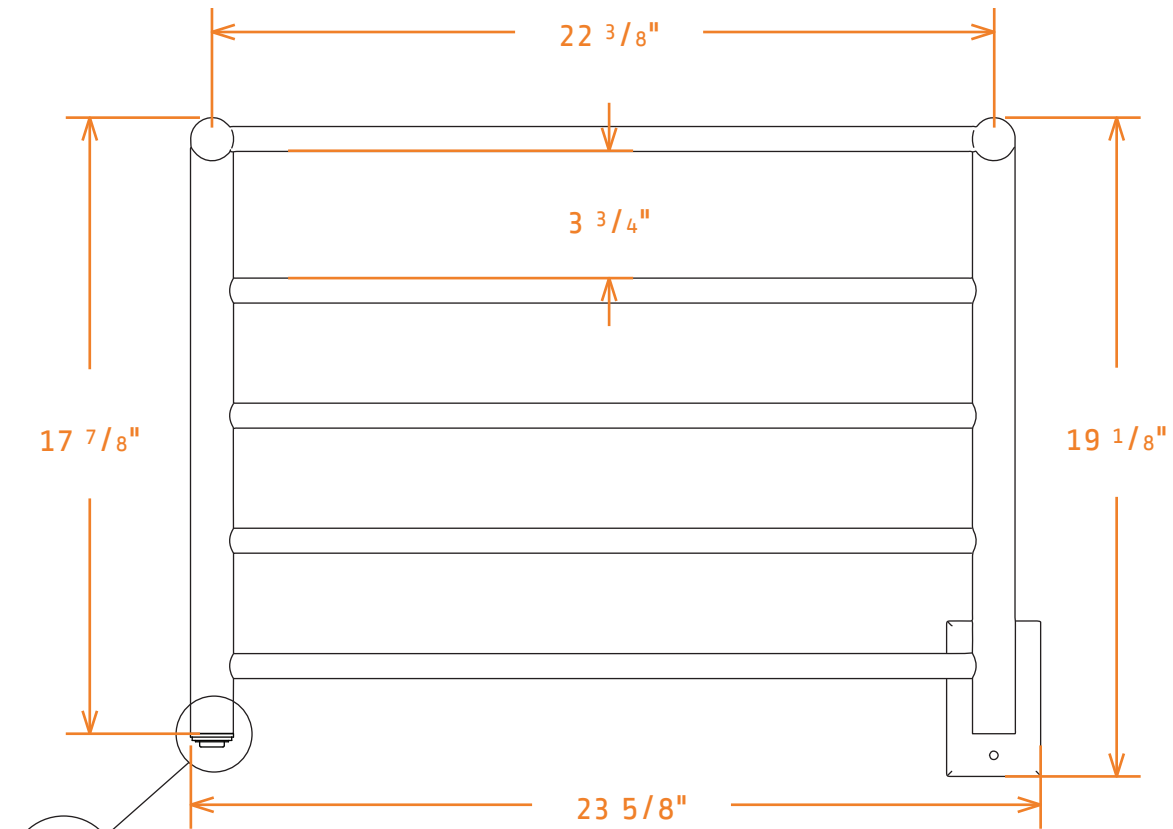

RADIANT SHELF MODEL: RSH TECHNICAL DRAWING

RSH-P
POLISHED

RSH-B
BRUSHED

VIEW FROM FRONT:
POWER CONNECTION ON RIGHT
WHEN MOUNTED ON WALL

VIEW FROM SIDE

VIEW FROM TOP