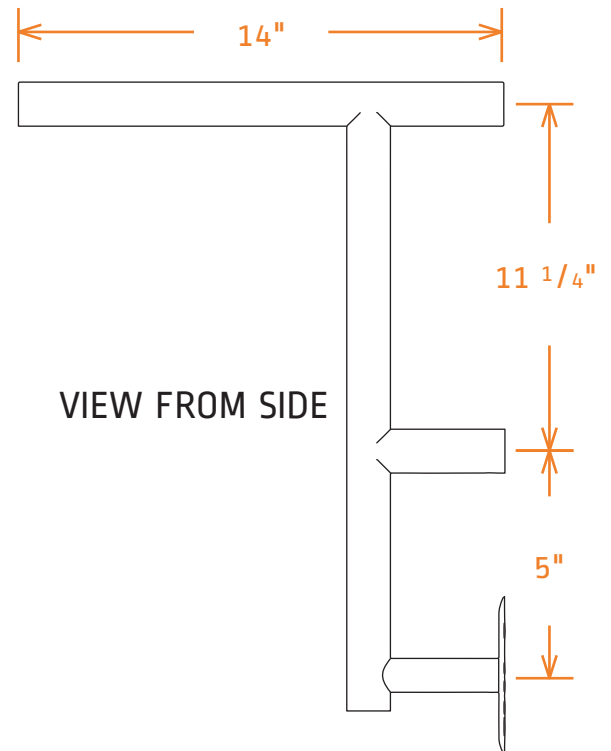

RADIANT SHELF MODEL: RSH TECHNICAL DRAWING

RSH-P
POLISHED

RSH-B
BRUSHED

VIEW FROM FRONT:
POWER CONNECTION ON RIGHT
WHEN MOUNTED ON WALL

VIEW FROM SIDE

VIEW FROM TOP