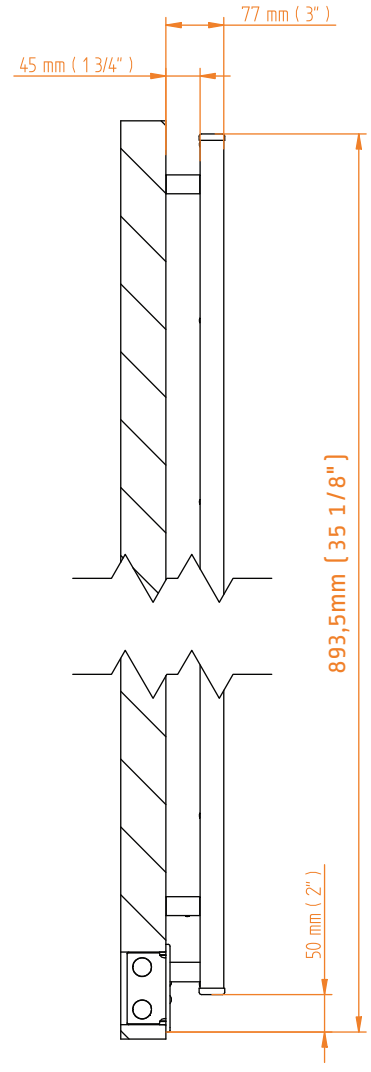

### TECHNICAL DRAWING

S2133P  
POLISHED

S2133B  
BRUSHED

S2133O  
OIL-RUBBED  
BRONZE

S2133SB  
SATIN BRASS

INGOMBRO CON ATTACCO LUNGO  
MEASUREMENTS WITH LONG BRACKETS  
MEASUREMENTS AVEC ATTACHE LONG

INGOMBRO CON ATTACCO STANDARD  
MEASUREMENTS WITH STANDARD BRACKETS  
MEASUREMENTS AVEC ATTACHE STANDARD