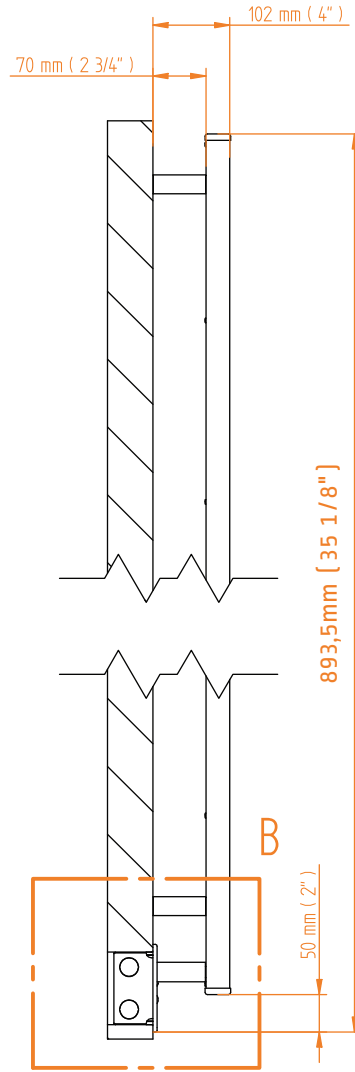

### TECHNICAL DRAWING

S2133P  
POLISHED

S2133B  
BRUSHED

S2133O  
OIL-RUBBED  
BRONZE

S2133SB  
SATIN BRASS

INGOMBRO CON ATTACCO LUNGO  
MEASUREMENTS WITH LONG BRACKETS  
MEASUREMENTS AVEC ATTACHE LONG

INGOMBRO CON ATTACCO STANDARD  
MEASUREMENTS WITH STANDARD BRACKETS  
MEASUREMENTS AVEC ATTACHE STANDARD

DETAIL A

DETAIL B