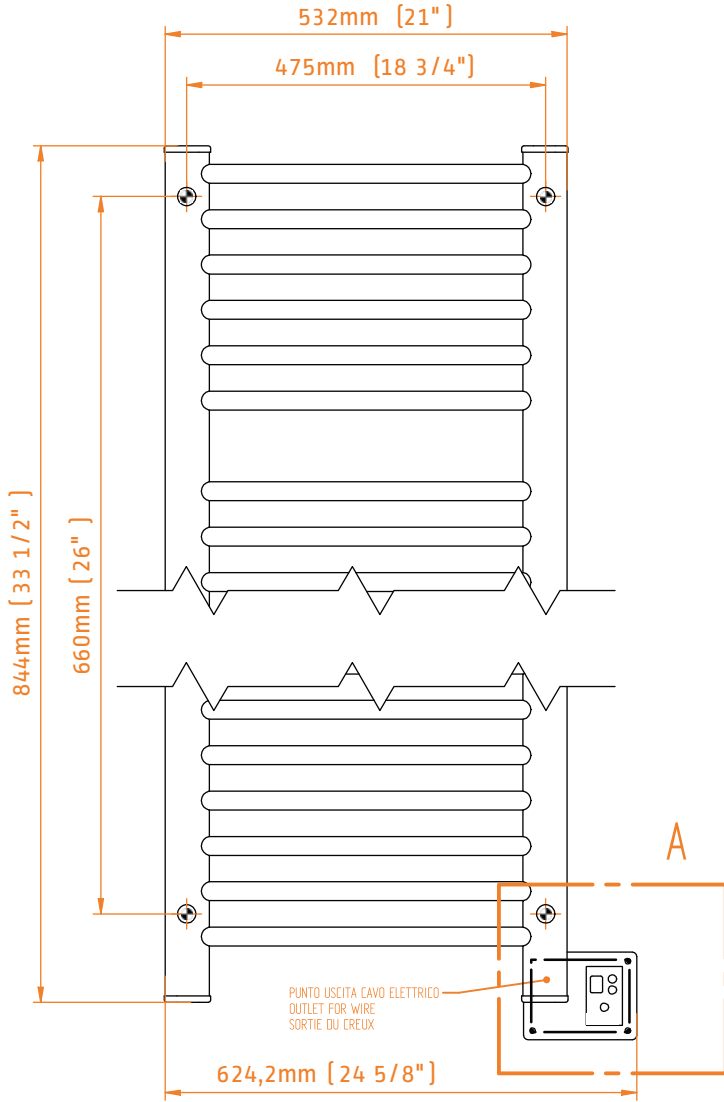

### TECHNICAL DRAWING

S2133P  
POLISHED

S2133B  
BRUSHED

S2133O  
OIL-RUBBED  
BRONZE

S2133SB  
SATIN BRASS

INGOMBRO CON ATTACCO LUNGO  
MEASUREMENTS WITH LONG BRACKETS  
MEASUREMENTS AVEC ATTACHE LONG

INGOMBRO CON ATTACCO STANDARD  
MEASUREMENTS WITH STANDARD BRACKETS  
MEASUREMENTS AVEC ATTACHE STANDARD