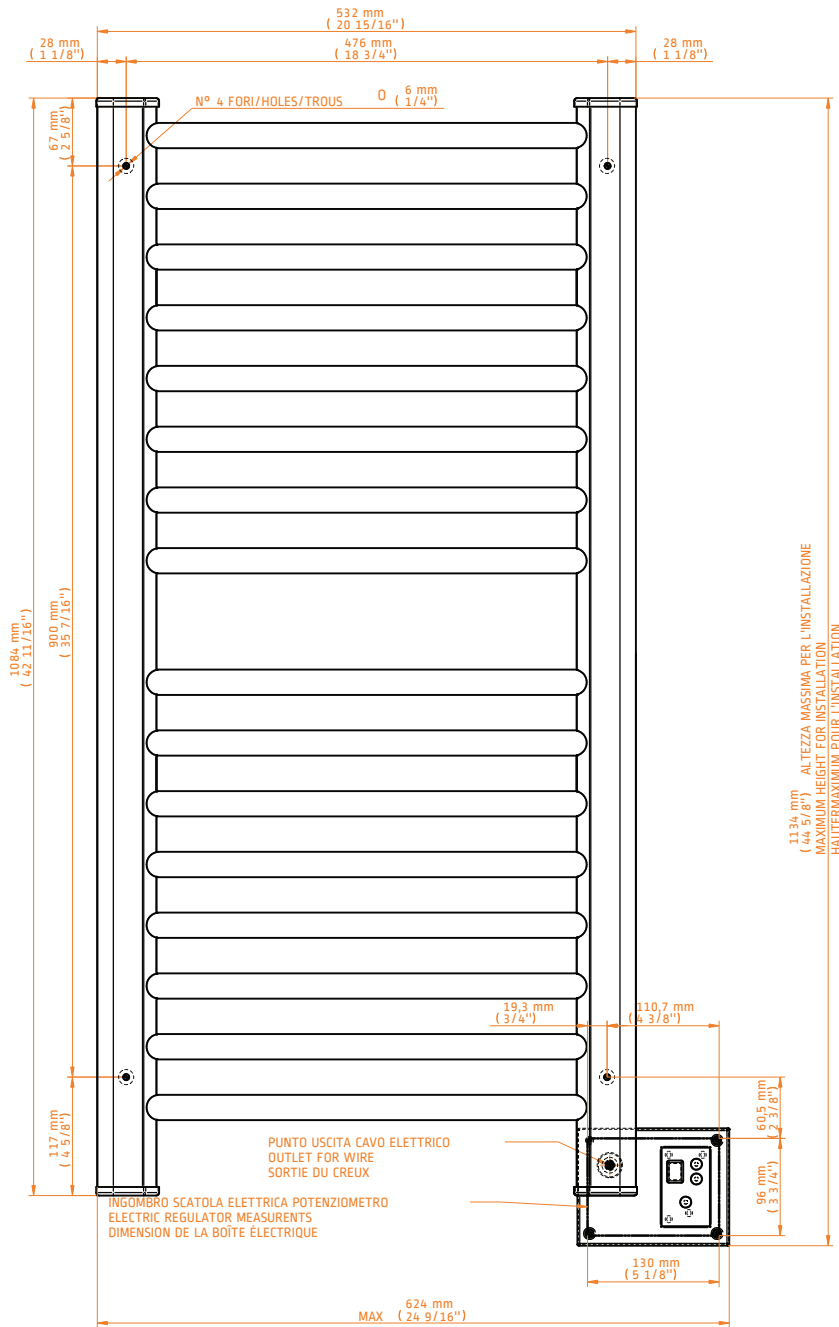

SIRIO MODEL: S2142 TECHNICAL DRAWING

S2142P
POLISHED

S2142B
BRUSHED

S2142O
OIL-RUBBED
BRONZE

S2142SB
SATIN BRASS

INGOMBRO CON ATTACCO LUNGO
MEASUREMENTS WITH LONG WALL BRACKETS
MEASUREMENTS AVEC ATTACHE LONG