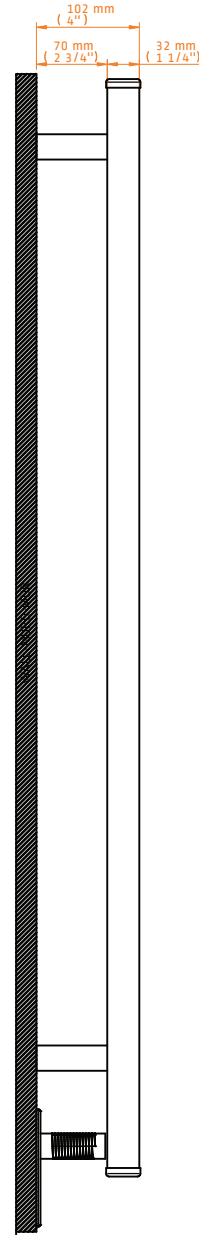

SIRIO MODEL: S2142 TECHNICAL DRAWING

S2142P
POLISHED

S2142B
BRUSHED

S2142O
OIL-RUBBED
BRONZE

S2142SB
SATIN BRASS

INGOMBRO CON ATTACCO LUNGO
MEASUREMENTS WITH LONG WALL BRACKETS
MEASUREMENTS AVEC ATTACHE LONG