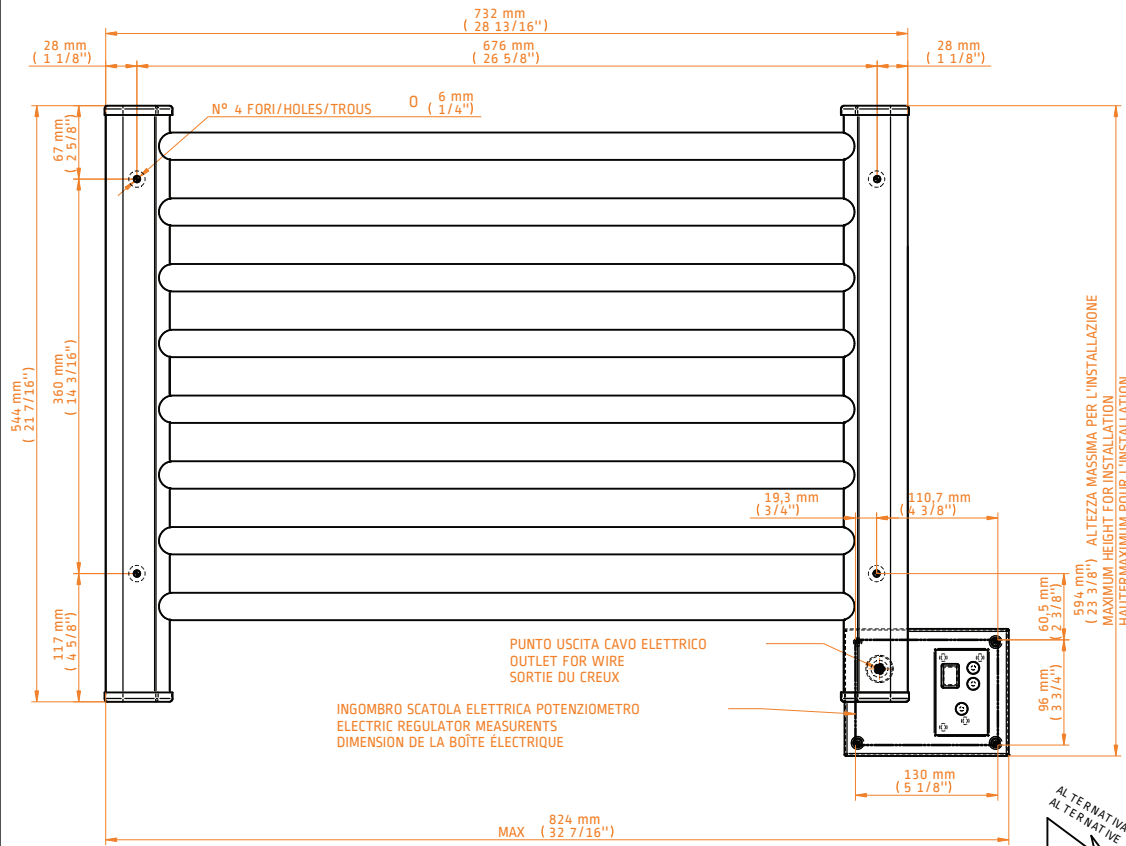

SIRIO MODEL: S2921 TECHNICAL DRAWING

S2921P
POLISHED

S2921B
BRUSHED

S2921O
OIL-RUBBED
BRONZE

S2921SB
SATIN BRASS

INGOMBRO CON ATTACCO LUNGO
MEASUREMENTS WITH LONG WALL BRACKETS
MEASUREMENTS AVEC ATTACHE LONG