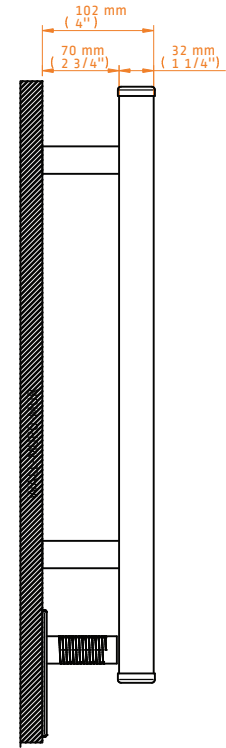

SIRIO MODEL: S2921 TECHNICAL DRAWING

S2921P
POLISHED

S2921B
BRUSHED

S2921O
OIL-RUBBED
BRONZE

S2921SB
SATIN BRASS

INGOMBRO CON ATTACCO LUNGO
MEASUREMENTS WITH LONG WALL BRACKETS
MEASUREMENTS AVEC ATTACHE LONG