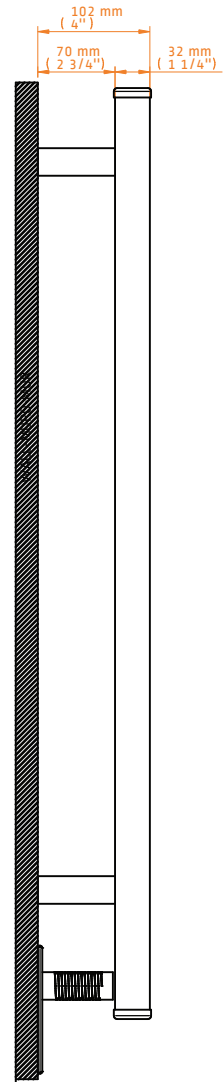

# SIRIO MODEL: S2933 TECHNICAL DRAWING

S2933P  
POLISHED

S2933B  
BRUSHED

S2933O  
OIL-RUBBED  
BRONZE

S2933SB  
SATIN BRASS

INGOMBRO CON ATTACCO LUNGO  
MEASUREMENTS WITH LONG WALL BRACKETS  
MEASUREMENTS AVEC ATTACHE LONG