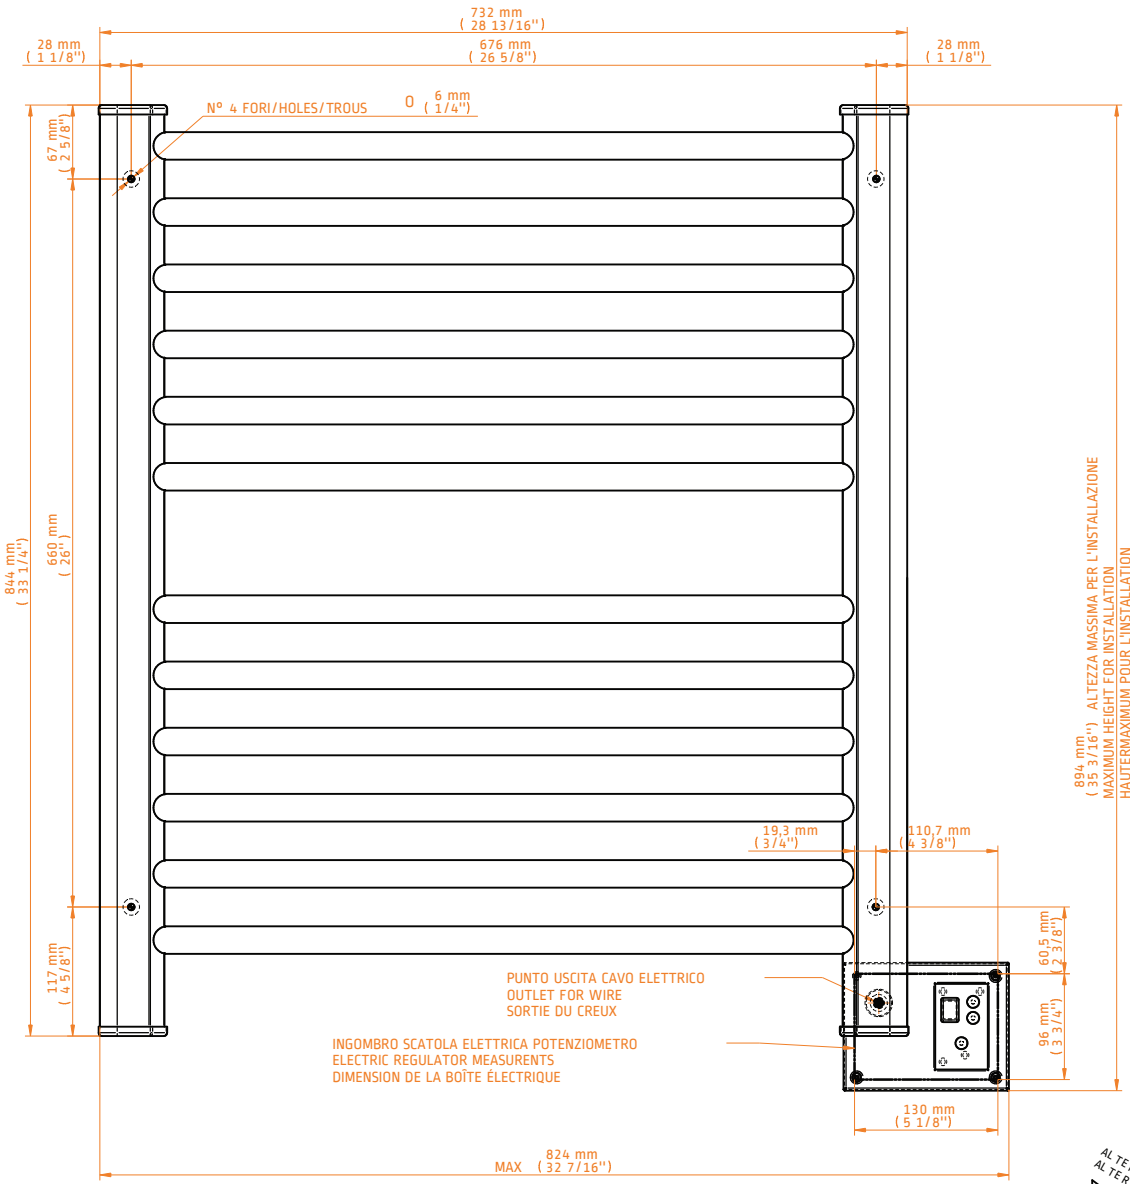

# SIRIO MODEL: S2933 TECHNICAL DRAWING

S2933P  
POLISHED

S2933B  
BRUSHED

S2933O  
OIL-RUBBED  
BRONZE

S2933SB  
SATIN BRASS

INGOMBRO CON ATTACCO LUNGO  
MEASUREMENTS WITH LONG WALL BRACKETS  
MEASUREMENTS AVEC ATTACHE LONG