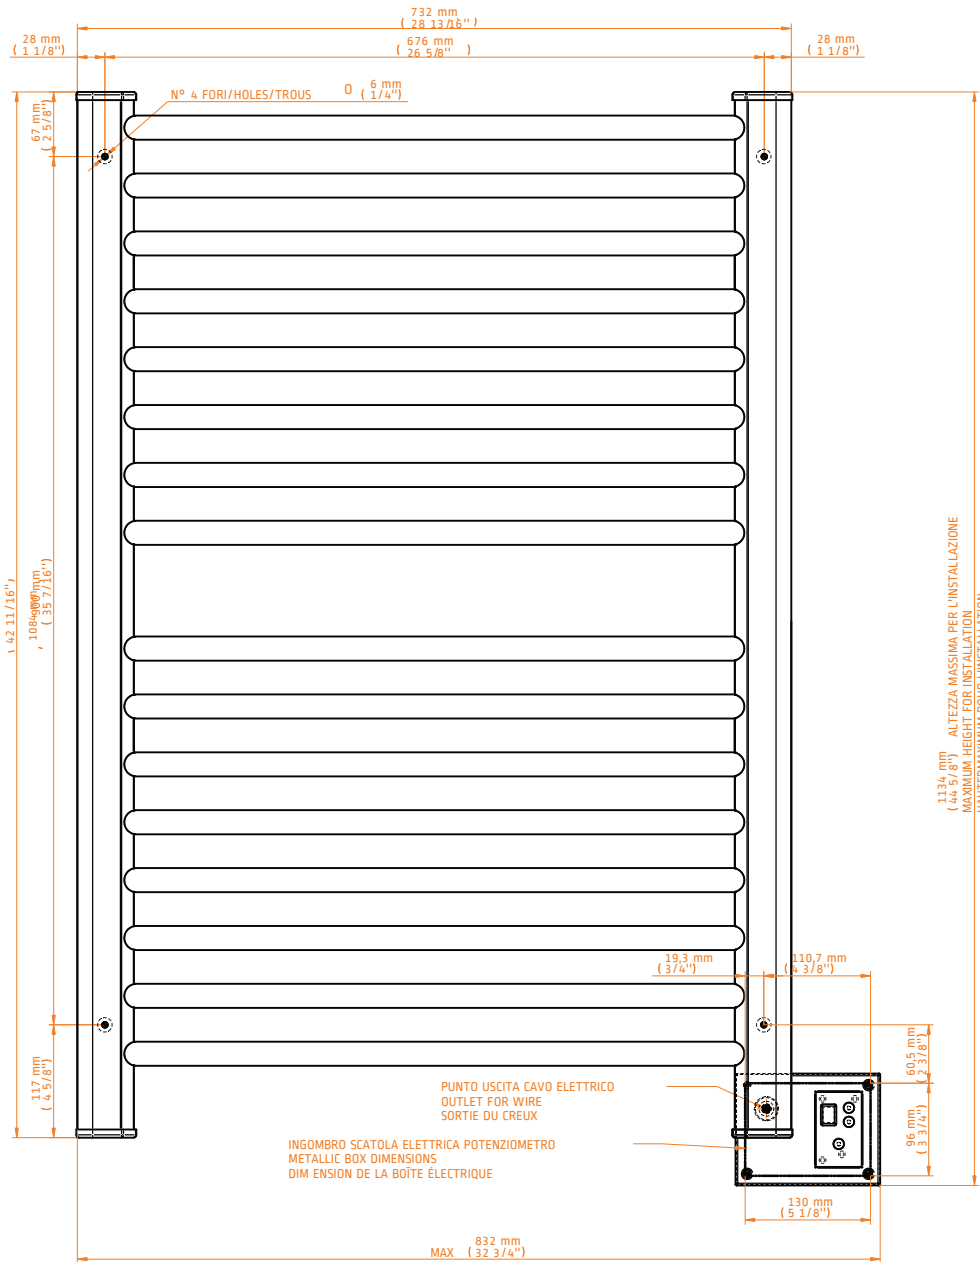

### TECHNICAL DRAWING

S2942P  
POLISHED

S2942B  
BRUSHED

S2942O  
OIL-RUBBED  
BRONZE

S2942SB  
SATIN BRASS

INGOMBRO CON ATTACCO LUNGO  
MEASUREMENTS WITH LONG WALL BRACKETS  
MEASUREMENTS AVEC ATTACHE LONG