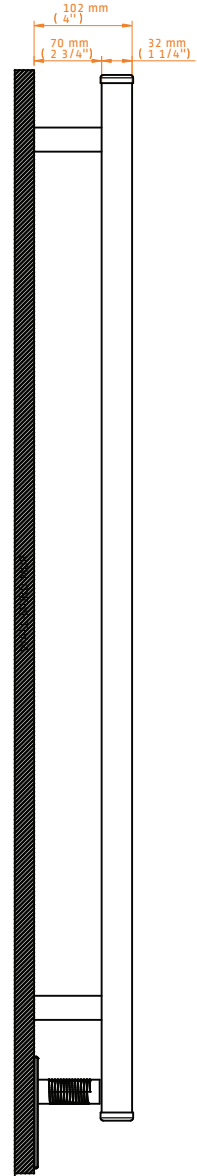

# SIRIO

## MODEL: S2942

### TECHNICAL DRAWING

S2942P  
POLISHED

S2942B  
BRUSHED

S2942O  
OIL-RUBBED  
BRONZE

S2942SB  
SATIN BRASS

INGOMBRO CON ATTACCO LUNGO  
MEASUREMENTS WITH LONG WALL BRACKETS  
MEASUREMENTS AVEC ATTACHE LONG