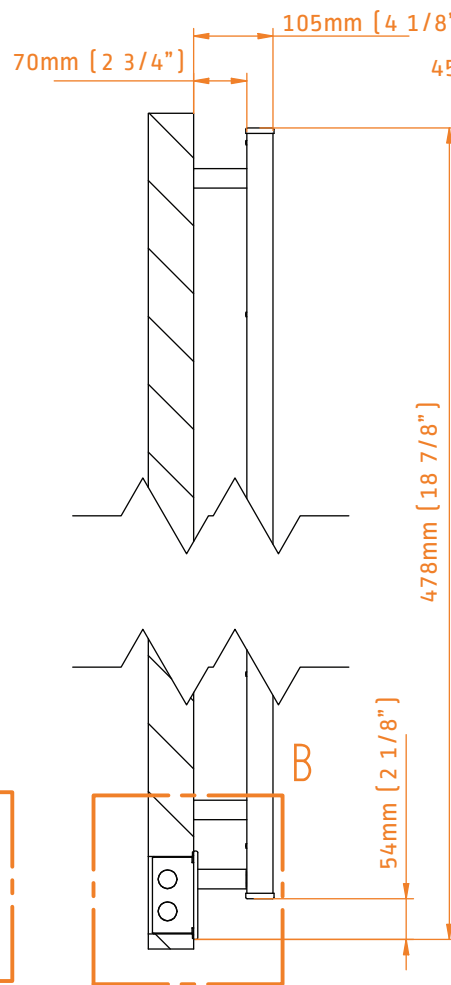

QUADRO MODEL: Q2016

TECHNICAL DRAWING

Q2016P
POLISHED

Q2016B
BRUSHED

Q2016MB
MATTE BLACK

INGOMBRO CON ATTACCO LUNGO
MEASUREMENTS WITH LONG BRACKETS
MEASURATIONS AVEC ATTACHE LONG

INGOMBRO CON ATTACCO STANDARD
MEASUREMENTS WITH STANDARD BRACKETS
MEASURATIONS AVEC ATTACHE STANDARD

DETAIL A

DETAIL B