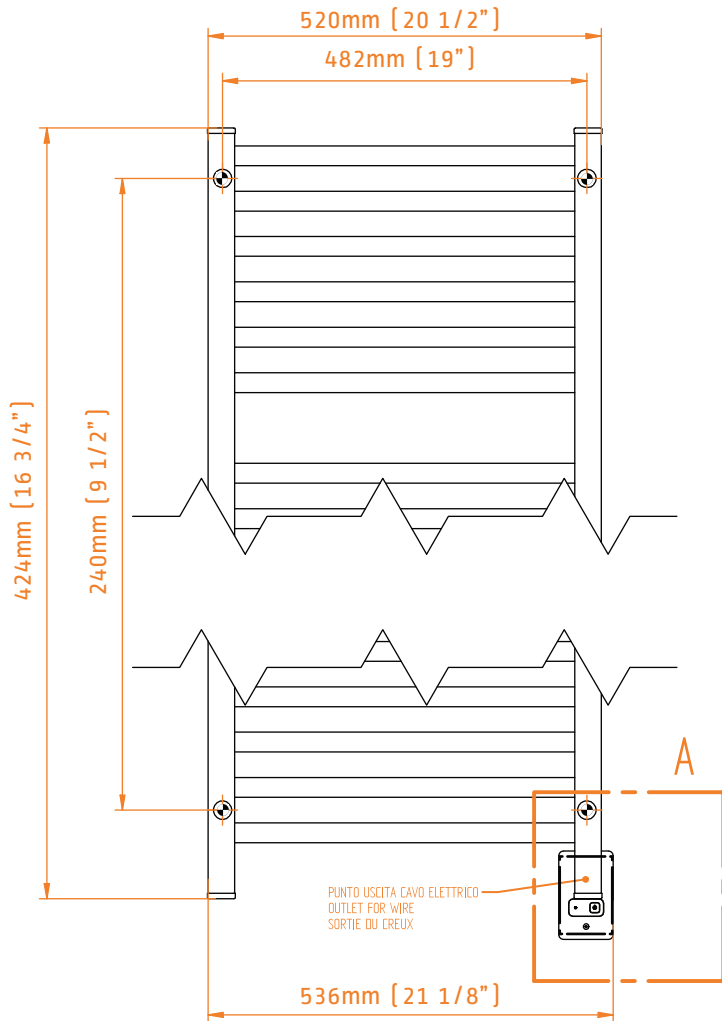

QUADRO MODEL: Q2016

TECHNICAL DRAWING

Q2016P
POLISHED

Q2016B
BRUSHED

Q2016MB
MATTE BLACK

INGOMBRO CON ATTACCO LUNGO
MEASUREMENTS WITH LONG BRACKETS
MEASURATIONS AVEC ATTACHE LONG

INGOMBRO CON ATTACCO STANDARD
MEASUREMENTS WITH STANDARD BRACKETS
MEASURATIONS AVEC ATTACHE STANDARD

DETAIL A

DETAIL B