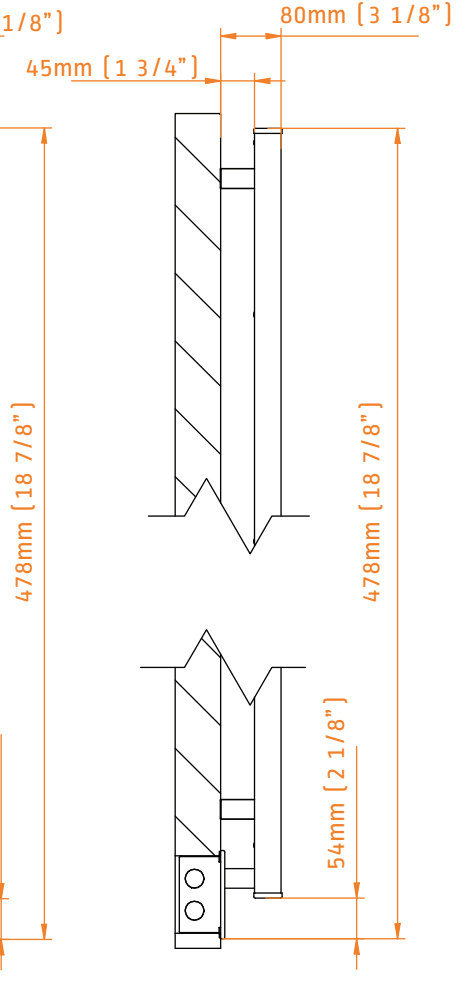

QUADRO MODEL: Q2016

TECHNICAL DRAWING

Q2016P
POLISHED

Q2016B
BRUSHED

Q2016MB
MATTE BLACK

INGOMBRO CON ATTACCO LUNGO
MEASUREMENTS WITH LONG BRACKETS
MEASURATIONS AVEC ATTACHE LONG

INGOMBRO CON ATTACCO STANDARD
MEASUREMENTS WITH STANDARD BRACKETS
MEASURATIONS AVEC ATTACHE STANDARD

DETAIL A

DETAIL B