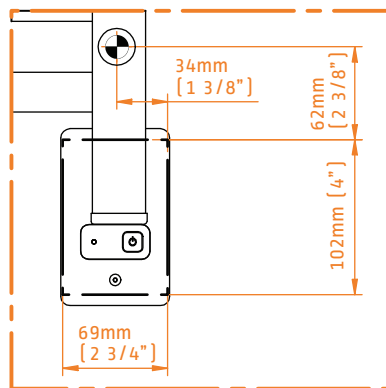

QUADRO MODEL: Q2016

TECHNICAL DRAWING

Q2016P
POLISHED

Q2016B
BRUSHED

Q2016MB
MATTE BLACK

INGOMBRO CON ATTACCO LUNGO
MEASUREMENTS WITH LONG BRACKETS
MEASURATIONS AVEC ATTACHE LONG

INGOMBRO CON ATTACCO STANDARD
MEASUREMENTS WITH STANDARD BRACKETS
MEASURATIONS AVEC ATTACHE STANDARD

DETAIL A