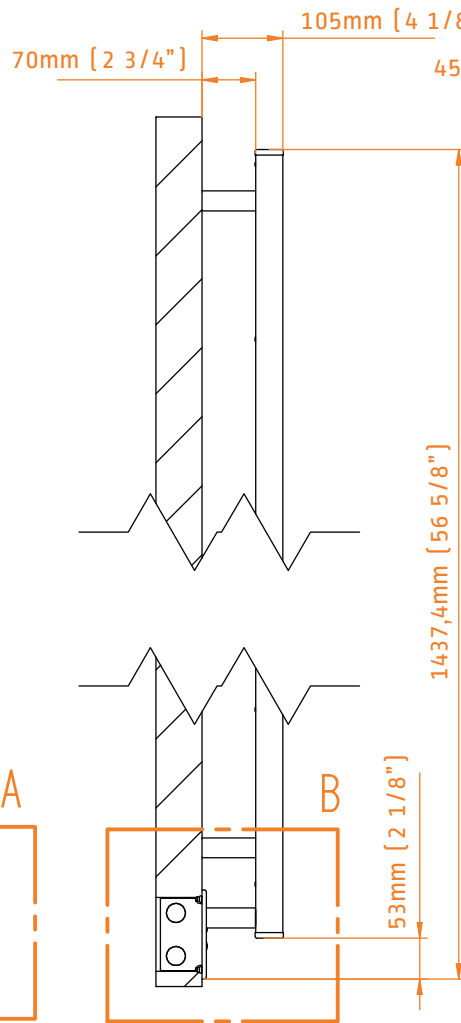

## TECHNICAL DRAWING

Q2054P  
POLISHED

Q2054B  
BRUSHED

Q2054MB  
MATTE BLACK

INGOMBRO CON ATTACCO LUNGO  
MEASUREMENTS WITH LONG BRACKETS  
MEASUREMENTS AVEC ATTACHE LONG

INGOMBRO CON ATTACCO STANDARD  
MEASUREMENTS WITH STANDARD BRACKETS  
MEASUREMENTS AVEC ATTACHE STANDARD

DETAIL A

DETAIL B