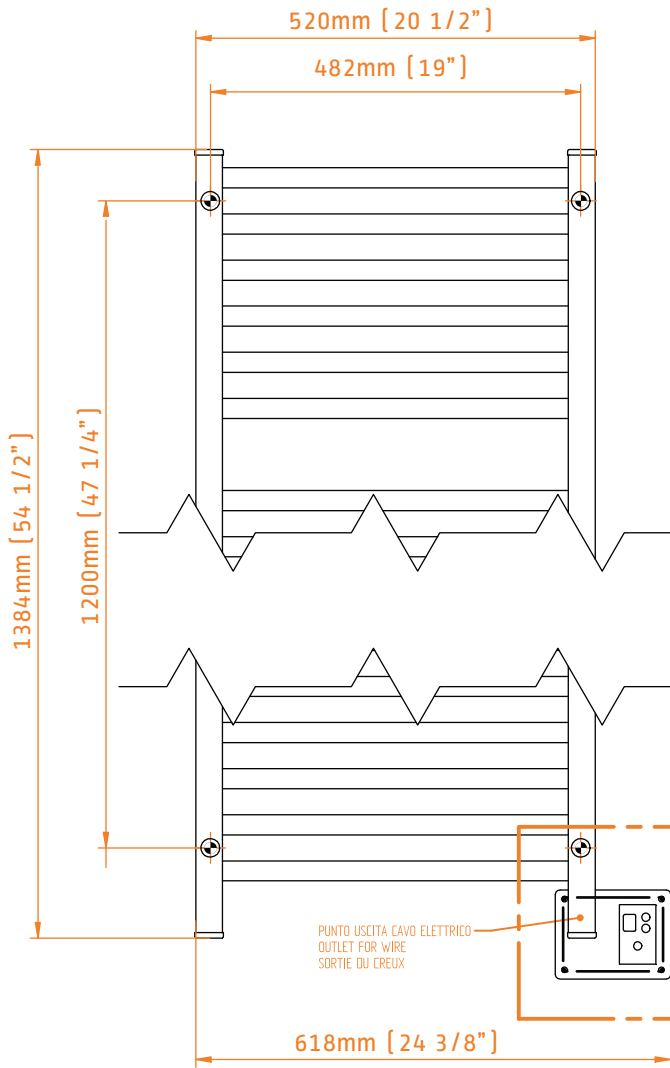

## TECHNICAL DRAWING

Q2054P  
POLISHED

Q2054B  
BRUSHED

Q2054MB  
MATTE BLACK

INGOMBRO CON ATTACCO LUNGO  
MEASUREMENTS WITH LONG BRACKETS  
MEASUREMENTS AVEC ATTACHE LONG

INGOMBRO CON ATTACCO STANDARD  
MEASUREMENTS WITH STANDARD BRACKETS  
MEASUREMENTS AVEC ATTACHE STANDARD