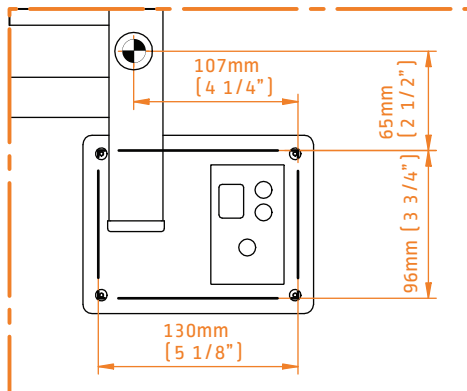

QUADRO MODEL: Q2054

TECHNICAL DRAWING

Q2054P
POLISHED

Q2054B
BRUSHED

Q2054MB
MATTE BLACK

INGOMBRO CON ATTACCO LUNGO
MEASUREMENTS WITH LONG BRACKETS
MEASUREMENTS AVEC ATTACHE LONG

INGOMBRO CON ATTACCO STANDARD
MEASUREMENTS WITH STANDARD BRACKETS
MEASUREMENTS AVEC ATTACHE STANDARD

DETAIL A