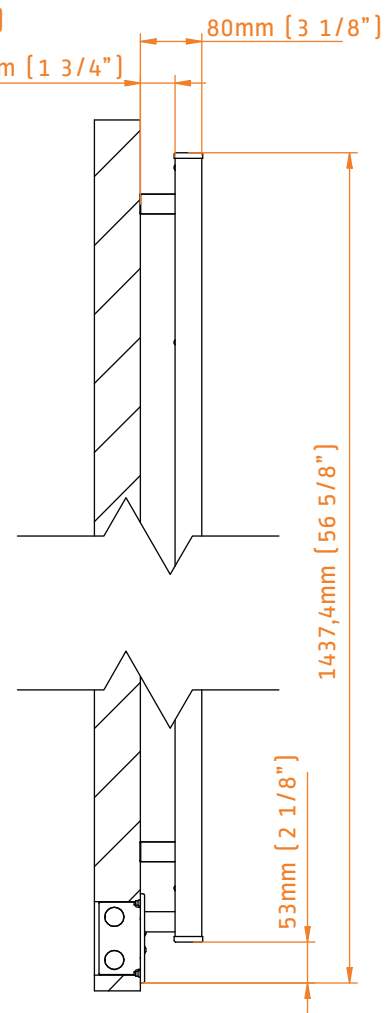

## TECHNICAL DRAWING

Q2054P  
POLISHED

Q2054B  
BRUSHED

Q2054MB  
MATTE BLACK

INGOMBRO CON ATTACCO LUNGO  
MEASUREMENTS WITH LONG BRACKETS  
MEASUREMENTS AVEC ATTACHE LONG

INGOMBRO CON ATTACCO STANDARD  
MEASUREMENTS WITH STANDARD BRACKETS  
MEASUREMENTS AVEC ATTACHE STANDARD