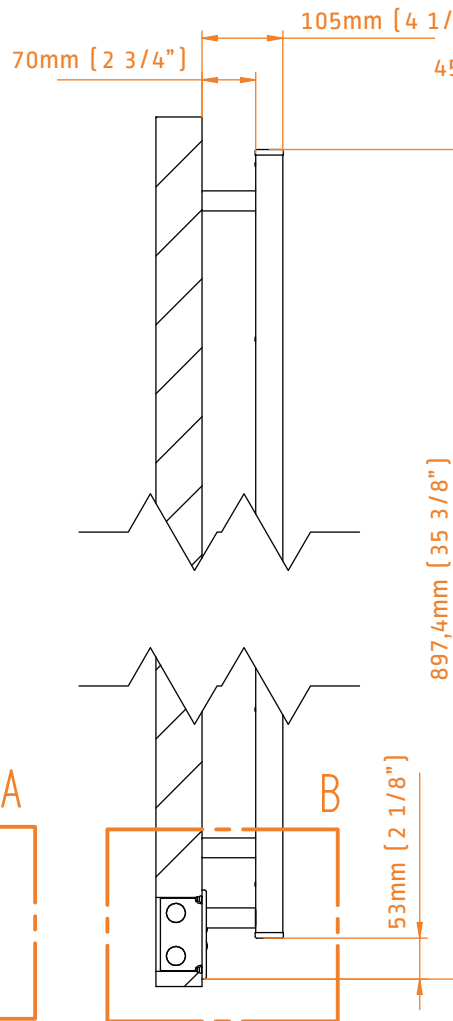

QUADRO MODEL: Q2833

TECHNICAL DRAWING

Q2833P
POLISHED

Q2833B
BRUSHED

Q2833MB
MATTE BLACK

INGOMBRO CON ATTACCO LUNGO
MEASUREMENTS WITH LONG BRACKETS
MEASUREMENTS AVEC ATTACHE LONG

INGOMBRO CON ATTACCO STANDARD
MEASUREMENTS WITH STANDARD BRACKETS
MEASUREMENTS AVEC ATTACHE STANDARD

DETAIL A

DETAIL B