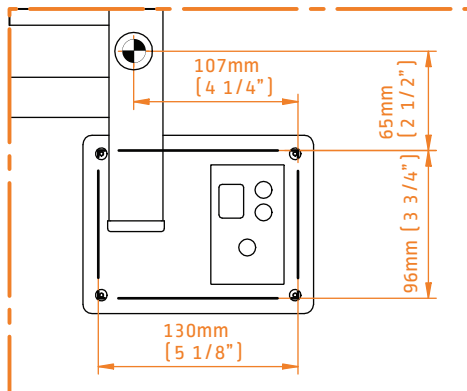

QUADRO MODEL: Q2833

TECHNICAL DRAWING

Q2833P
POLISHED

Q2833B
BRUSHED

Q2833MB
MATTE BLACK

INGOMBRO CON ATTACCO LUNGO
MEASUREMENTS WITH LONG BRACKETS
MEASUREMENTS AVEC ATTACHE LONG

INGOMBRO CON ATTACCO STANDARD
MEASUREMENTS WITH STANDARD BRACKETS
MEASUREMENTS AVEC ATTACHE STANDARD

DETAIL A