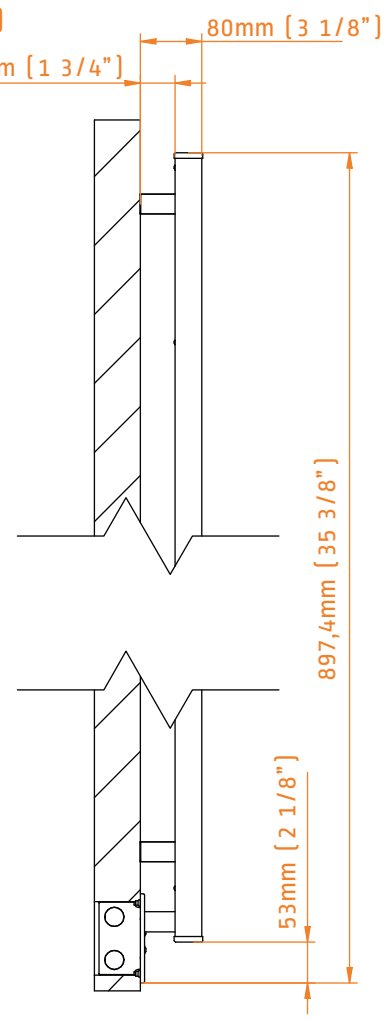

QUADRO MODEL: Q2833

TECHNICAL DRAWING

Q2833P
POLISHED

Q2833B
BRUSHED

Q2833MB
MATTE BLACK

INGOMBRO CON ATTACCO LUNGO
MEASUREMENTS WITH LONG BRACKETS
MEASUREMENTS AVEC ATTACHE LONG

INGOMBRO CON ATTACCO STANDARD
MEASUREMENTS WITH STANDARD BRACKETS
MEASUREMENTS AVEC ATTACHE STANDARD

DETAIL A

DETAIL B