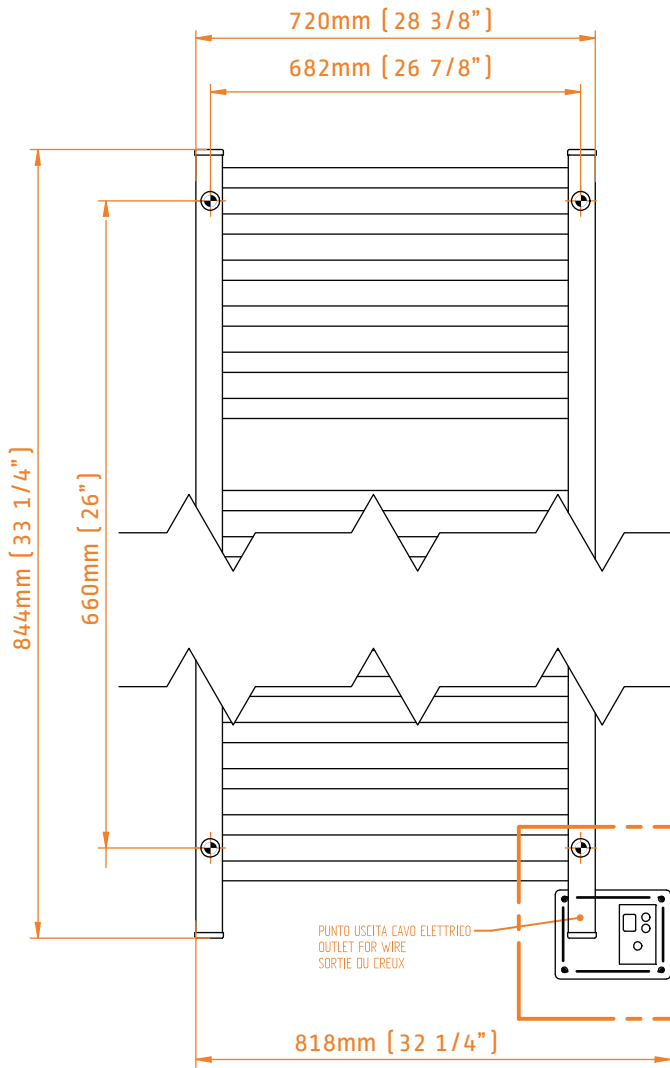

QUADRO MODEL: Q2833

TECHNICAL DRAWING

Q2833P
POLISHED

Q2833B
BRUSHED

Q2833MB
MATTE BLACK

INGOMBRO CON ATTACCO LUNGO
MEASUREMENTS WITH LONG BRACKETS
MEASUREMENTS AVEC ATTACHE LONG

INGOMBRO CON ATTACCO STANDARD
MEASUREMENTS WITH STANDARD BRACKETS
MEASUREMENTS AVEC ATTACHE STANDARD

DETAIL A

DETAIL B