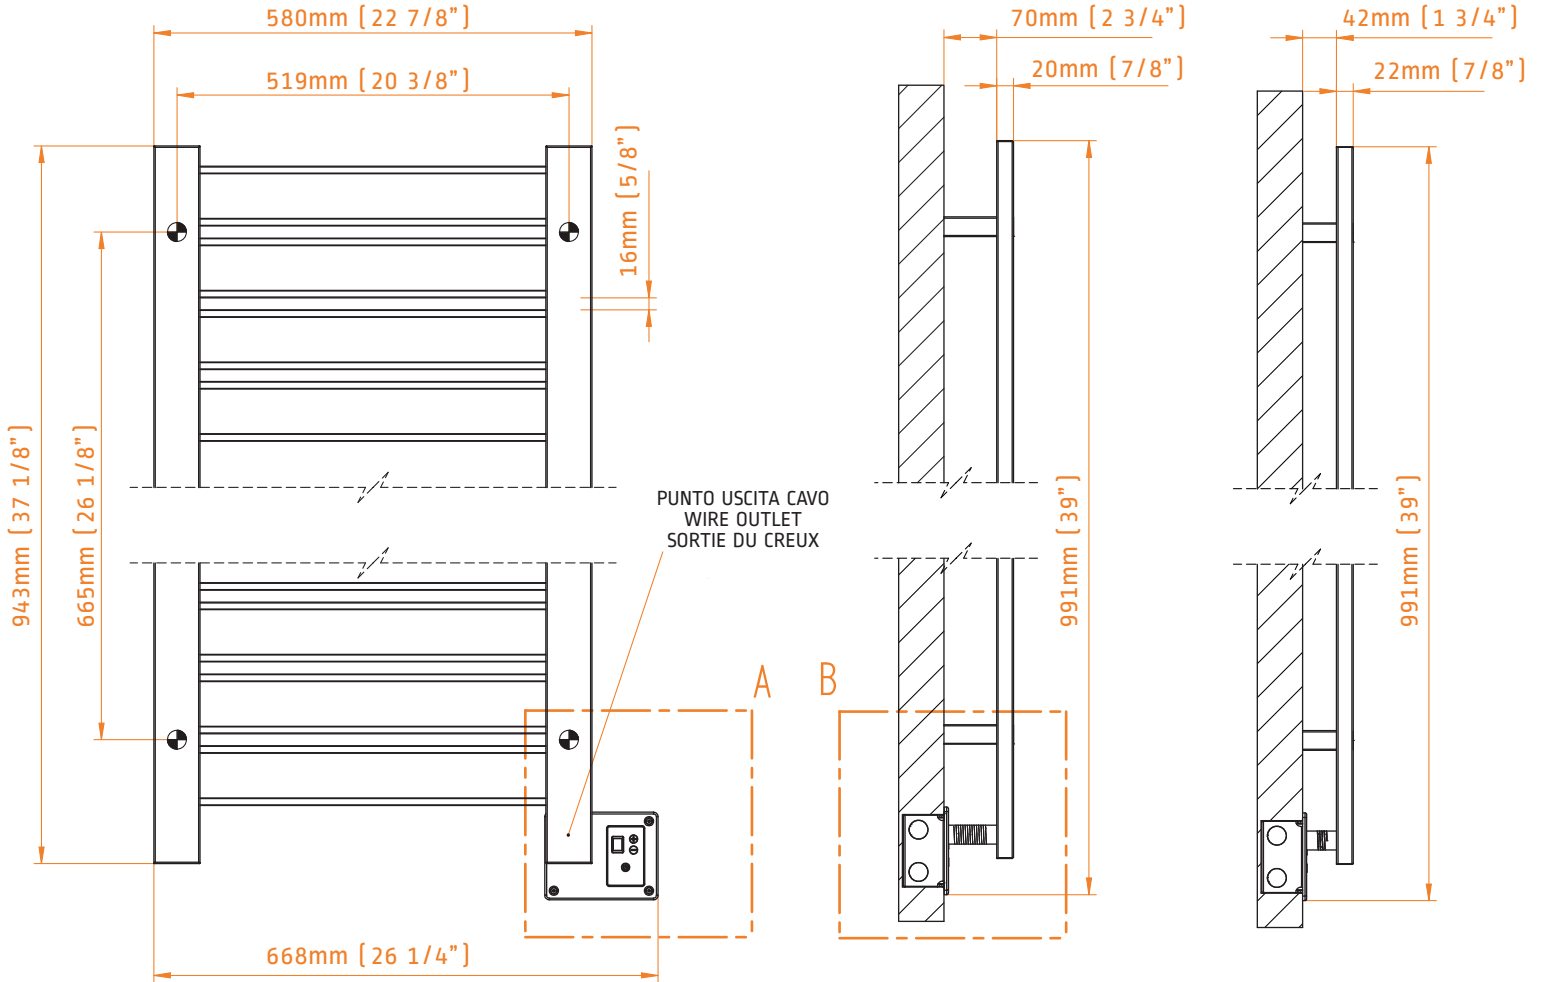

VEGA MODEL: V2338 TECHNICAL DRAWING

V2338P
POLISHED

V2338B
BRUSHED

V2338W
WHITE

V2338MB
MATTE BLACK

INGOMBRO CON ATTACCO LUNGO
MEASURES WITH LONG BRACKETS
MEASUREMENT AVEC ATTACHE LONG

INGOMBRO CON ATTACCO STANDARD
MEASURES WITH STANDARD BRACKETS
MEASUREMENT AVEC ATTACHE STANDARD

DETAIL A

DETAIL B